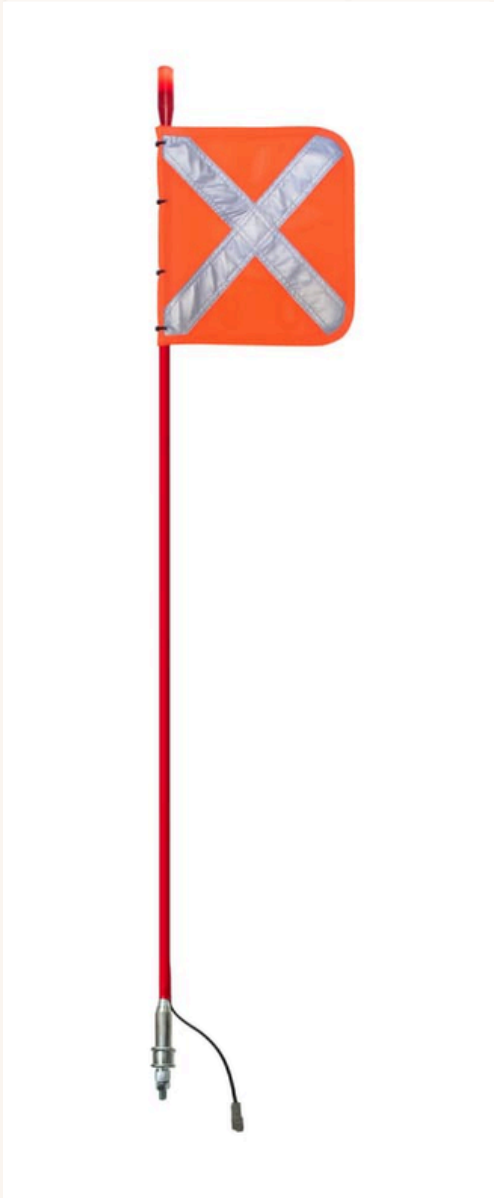

# TOP LED WHIP

## Available Lengths

0.6mtr (2FT)	0.9mtr (3FT)	1.2mtr (4FT)	1.5mtr (5FT)
1.8mtr (6FT)	2mtr (6.5FT)	2.4mtr (8FT)	3mtr (10FT)

## Details:

Top Red LED Multi-Volt Whip with Female Deutsch Plug / Orange Reflective X Mesh Safety Flag / Large Anti-Rotational Quick Release Base

## Specifications:

<b>Pole Color</b>	Red
<b>Pole Material</b>	Fibreglass Pole/PVC Tubing
<b>LED Color</b>	Red
<b>Number of LEDs</b>	5 LEDS Per Globe (1 Globe)
<b>Voltage</b>	9V~36V Multivolt
<b>Draw</b>	12V = 0.02Amps 24V = 0.04Amps
<b>Plug</b>	Female Deutsch Plug