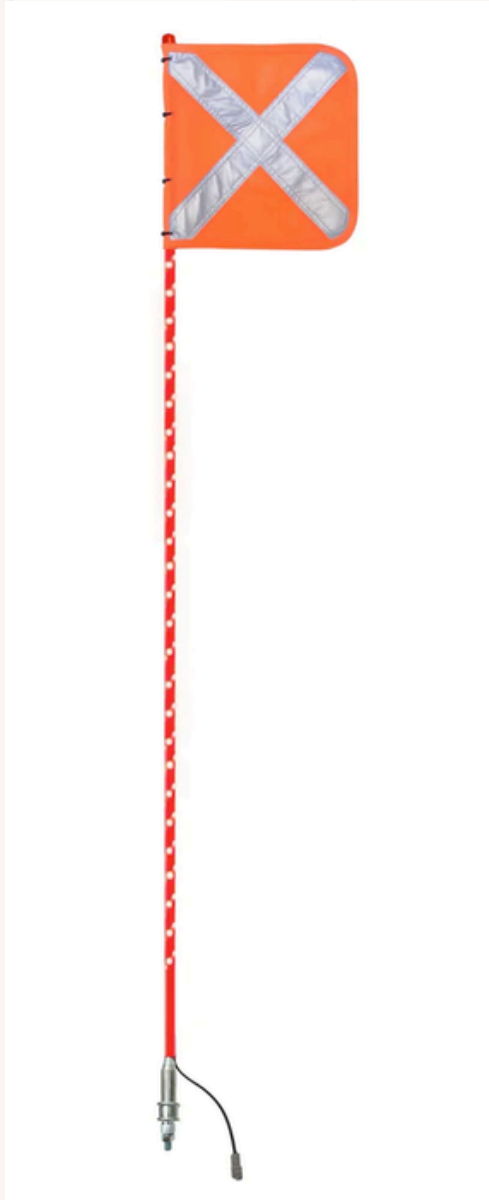

# LED SPIRAL WHIP - RED

## Available Lengths

0.6mtr (2FT)	0.9mtr (3FT)	1.2mtr (4FT)	1.5mtr (5FT)
1.8mtr (6FT)	2mtr (6.5FT)	2.4mtr (8FT)	3mtr (10FT)

## Details:

Red Full Pole LED 12V or 24V Spiral Whip with Female Deutsch Plug / Orange Reflective X Mesh Vehicle Safety Flag / Large Anti-Rotational Quick Release Base

## Specifications:

<b>Pole Color</b>	Red
<b>Pole Material</b>	Fibreglass Pole/PVC Tubing
<b>LED Color</b>	Red / Amber / White / Green / Blue
<b>Number of LEDs</b>	80 LEDs Per Meter
<b>Voltage</b>	12V or 24V
<b>Draw</b>	0.95Amps Per Meter
<b>Plug</b>	Female Deutsch Plug