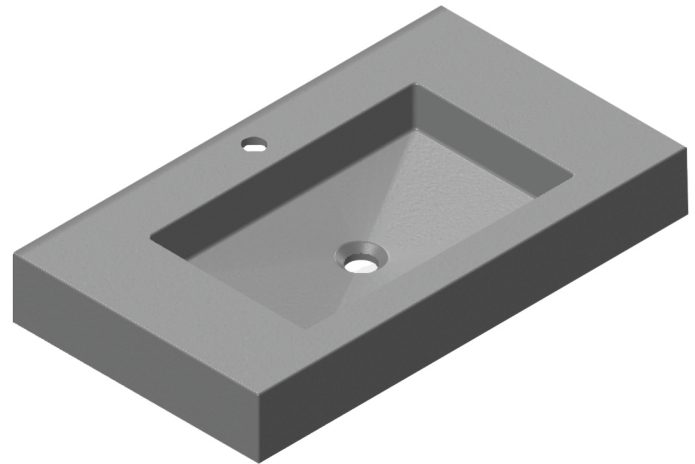

Specification Sheet

PETSTONE3118

Royal Bath & Marble

your source for luxury

FEATURES

- Antibacterial material
- One piece construction, high dimensional stability
- Repairable and regenerable surface
- Installation: wall hung basin

MATERIAL

- Resin stone ACRYSTONE® core

SIZE

- Size: 31.5 x 18 in • Weight: 40 lb

INCLUDED

- Basins
- Wall brackets
- Instruction manual

TEXTURE