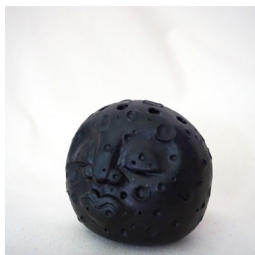

Width: 2.5in

Weight: 6.2oz

Colors

Wholesale

\$8.00

Retail

\$16.00

SKU: 0028

These simple pieces are great for flower arranging or propagation.

Color Examples

Moon Products

Winter Wood 🍷

Matte Black ●

Indigo Rain 🍷

Here are examples of the different glaze options customers may choose with their orders.