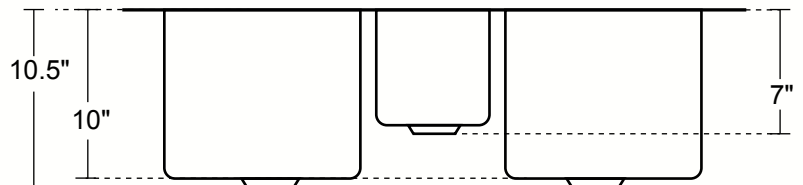

SIDE VIEW

DRAINS

3.5" SOLID COPPER
Basket Strainer

3.5" SOLID COPPER
Basket Strainer with
Disposer Trim

DRAIN HOLE