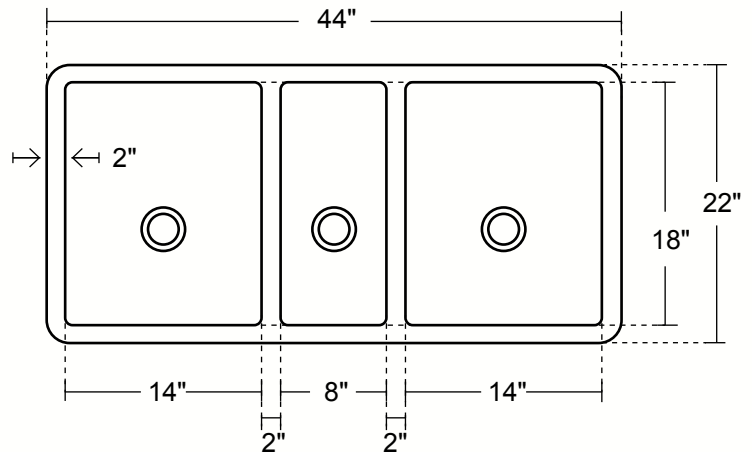

**Cucina Master Trio Undermount Kitchen Copper Sink
Triple Basin - 44x22x10.5" - KS012**

CUCINA-MASTER-TRIO UNDER MOUNT KITCHEN SINK - MADE TO ORDER

Cafe Viejo
KS012CV

Satin Nickel
KS012SN (Custom)

DIMENSIONS

Outside Dimensions = 44 x 22 x 10.5"
 ID - LARGE BASINS = 14 x 18 x 10" each
 ID - SMALL CENTER BASIN = 8 x 18 x 7"
 Rim = 2"
 Dividing Wall = 2"
 Gauge = 16 (Hand Hammered Copper)
 Drain = 3.5"
 Tolerance = +/- 1/2"

TOP VIEW

INSTALLATION

Kitchen
Undermount or Drop-in

SIDE VIEW

DRAINS

3.5" SOLID COPPER
Basket Strainer

3.5" SOLID COPPER
Basket Strainer with
Disposer Trim

DRAIN HOLE