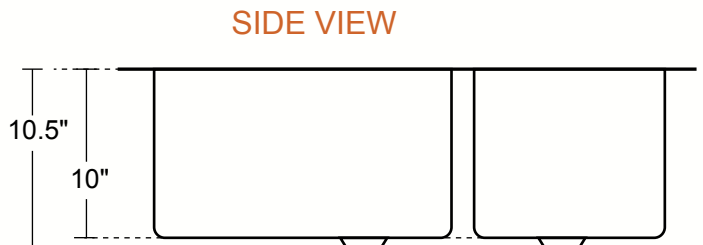

Cucina Master Duo Undermount Kitchen Copper Sink Double Basin - 40x22x10.5" - KS011

CUCINA-MASTER-DUO UNDER MOUNT KITCHEN SINK - MADE TO ORDER

Cafe Viejo
KS011CV

Satin Nickel
KS011SN (Custom)

DIMENSIONS

Outside Dimensions = 40 x 22 x 10.5"
ID - LARGE BASIN = 24 x 18 x 10"
ID - SMALL BASIN = 11 x 18 x 10"
Rim = 2"
Dividing Wall = 1"
Gauge = 16 (Hand Hammered Copper)
Drain = 3.5"
Tolerance = +/- 1/2"

INSTALLATION

Kitchen
Undermount or Drop-in

DRAINS