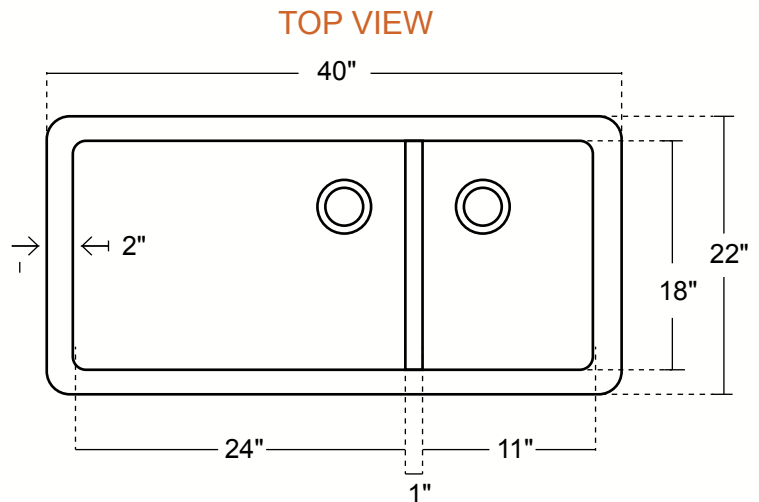

Cucina Master Duo Undermount Kitchen Copper Sink Double Basin - 40x22x10.5" - KS011

CUCINA-MASTER-DUO UNDER MOUNT KITCHEN SINK - MADE TO ORDER

Cafe Viejo
KS011CV

Satin Nickel
KS011SN (Custom)

DIMENSIONS

Outside Dimensions = 40 x 22 x 10.5"
ID - LARGE BASIN = 24 x 18 x 10"
ID - SMALL BASIN = 11 x 18 x 10"
Rim = 2"
Dividing Wall = 1"
Gauge = 16 (Hand Hammered Copper)
Drain = 3.5"
Tolerance = +/- 1/2"

INSTALLATION

Kitchen
Undermount or Drop-in

DRAINS

3.5" SOLID COPPER
Basket Strainer

3.5" SOLID COPPER
Basket Strainer with
Disposer Trim

DRAIN
HOLE