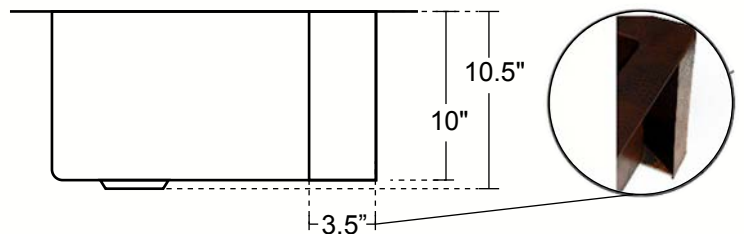

Farmhouse with Curved Apron Kitchen Copper Sink
Single Basin - 33x22x10.5" - KS010

SINGLE KITCHEN SINK WITH APRON AND RINGS - LARGE

Cafe Viejo
KS010CV

Satin Nickel
KS010SN (Custom)

DIMENSIONS

Outside Dimensions = 33" x 22" x 10.5"
Inside Dimensions = 28" x 17" x 10"
Gauge = 16 (Hand Hammered Copper)
Drain = 3.5"
Tolerance = +/- 1/2"
Apron extends 3.5" on sides

TOP VIEW

SIDE VIEW

INSTALLATION

Kitchen
Undermount

DRAINS

3.5" SOLID COPPER
Basket Strainer

3.5" SOLID COPPER
Basket Strainer with
Disposer Trim

DRAIN
HOLE