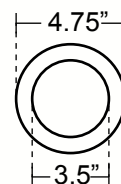

Farmhouse with Curved Apron Kitchen Copper Sink
Single Basin - 33x22x10.5" - KS010

SINGLE KITCHEN SINK WITH APRON AND RINGS - LARGE

Cafe Viejo
KS010CV

Satin Nickel
KS010SN (Custom)

DIMENSIONS

Outside Dimensions = 33" x 22" x 10.5"
Inside Dimensions = 28" x 17" x 10"
Gauge = 16 (Hand Hammered Copper)
Drain = 3.5"
Tolerance = +/- 1/2"
Apron extends 3.5" on sides

TOP VIEW

SIDE VIEW

INSTALLATION

Kitchen
Undermount

DRAINS

3.5" SOLID COPPER
Basket Strainer

3.5" SOLID COPPER
Basket Strainer with
Disposer Trim

DRAIN
HOLE