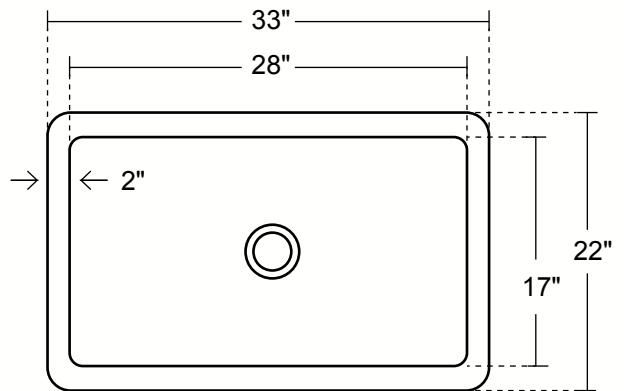

Farmhouse with Curved Apron Kitchen Copper Sink
Single Basin - 33x22x10.5" - KS010

SINGLE KITCHEN SINK WITH APRON AND RINGS - LARGE

Cafe Viejo
KS010CV

Satin Nickel
KS010SN (Custom)

DIMENSIONS

Outside Dimensions = 33" x 22" x 10.5"
Inside Dimensions = 28" x 17" x 10"
Gauge = 16 (Hand Hammered Copper)
Drain = 3.5"
Tolerance = +/- 1/2"
Apron extends 3.5" on sides

TOP VIEW

SIDE VIEW

INSTALLATION

Kitchen
Undermount

DRAINS

3.5" SOLID COPPER
Basket Strainer

3.5" SOLID COPPER
Basket Strainer with
Disposer Trim

DRAIN
HOLE