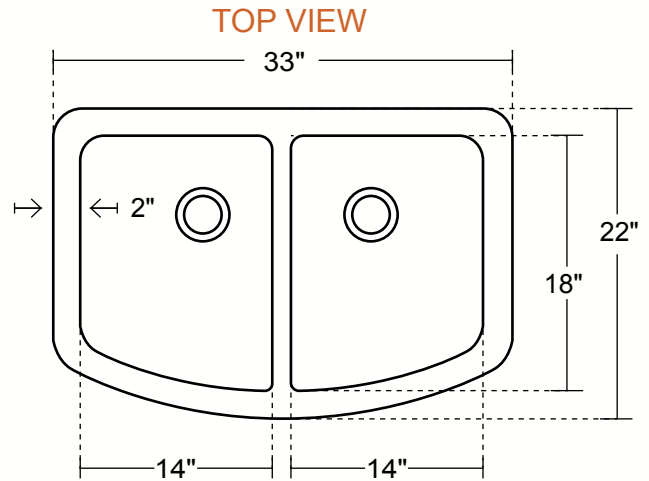

Farmhouse 50/50 with Curved Apron Kitchen Copper Sink
Double Basin - 33x22x10.5" - KS009

DOUBLE KITCHEN SINK WITH CURVED APRON (LARGE)

Cafe Viejo
KS009CV

Satin Nickel
KS009SN (Custom)

DIMENSIONS

Outside Dimensions = 33" x 22" x 10.5"
 Inside Dimensions = 14" x 18" x 10" (Each Basin)
 Gauge = 16 (Hand Hammered Copper)
 Drain = 3.5"
 Tolerance = +/- 1/2"
 Apron extends 3.5" on sides

INSTALLATION

Undermount

DRAINS

3.5" SOLID COPPER
Basket Strainer

3.5" SOLID COPPER
Basket Strainer with
Disposer Trim

DRAIN
HOLE