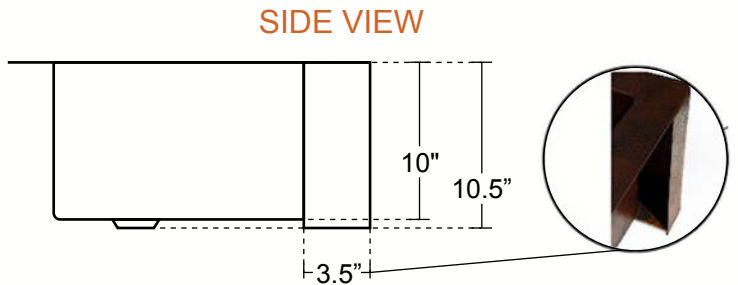

Farmhouse 50/50 with Curved Apron Kitchen Copper Sink
Double Basin - 33x22x10.5" - KS009

DOUBLE KITCHEN SINK WITH CURVED APRON (LARGE)

DIMENSIONS

Outside Dimensions = 33" x 22" x 10.5"
Inside Dimensions = 14" x 18" x 10" (Each Basin)
Gauge = 16 (Hand Hammered Copper)
Drain = 3.5"
Tolerance = +/- 1/2"
Apron extends 3.5" on sides

INSTALLATION

Undermount

DRAINS