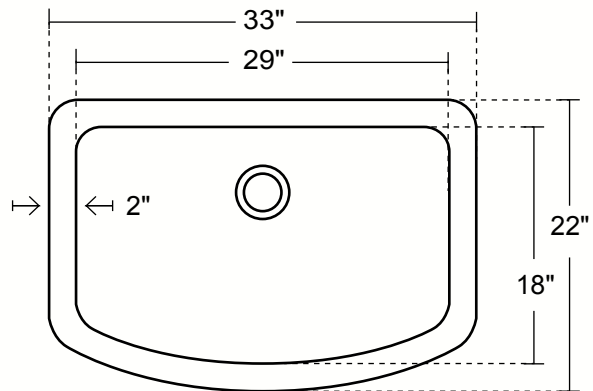

Farmhouse with Curved Apron Kitchen Copper Sink
Single Basin - 33x22x10.5" - KS008

SINGLE KITCHEN SINK WITH CURVED APRON (LARGE)

Cafe Viejo
KS008CV

Satin Nickel
KS008SN (Custom)

DIMENSIONS

Outside Dimensions = 33" x 22" x 10.5"
Inside Dimensions = 29" x 18" x 10"
Gauge = 16 (Hand Hammered Copper)
Drain = 3.5"
Tolerance = +/- 1/2"
Apron extends 3.5" on sides

TOP VIEW

SIDE VIEW

INSTALLATION

Kitchen
Undermount

DRAINS

3.5" SOLID COPPER
Basket Strainer

3.5" SOLID COPPER
Basket Strainer with
Disposer Trim