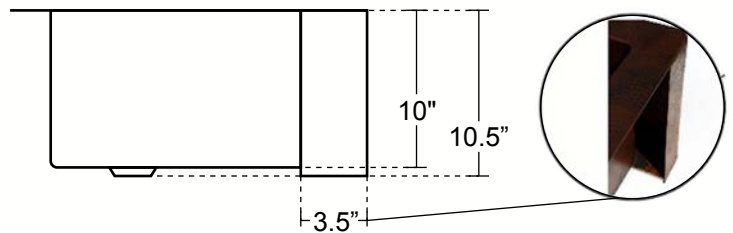

Farmhouse with Curved Apron Kitchen Copper Sink
Single Basin - 33x22x10.5" - KS008

SINGLE KITCHEN SINK WITH CURVED APRON (LARGE)

Cafe Viejo
KS008CV

Satin Nickel
KS008SN (Custom)

DIMENSIONS

Outside Dimensions = 33" x 22" x 10.5"
Inside Dimensions = 29" x 18" x 10"
Gauge = 16 (Hand Hammered Copper)
Drain = 3.5"
Tolerance = +/- 1/2"
Apron extends 3.5" on sides

TOP VIEW

SIDE VIEW

INSTALLATION

Kitchen
Undermount

DRAINS

3.5" SOLID COPPER
Basket Strainer

3.5" SOLID COPPER
Basket Strainer with
Disposer Trim