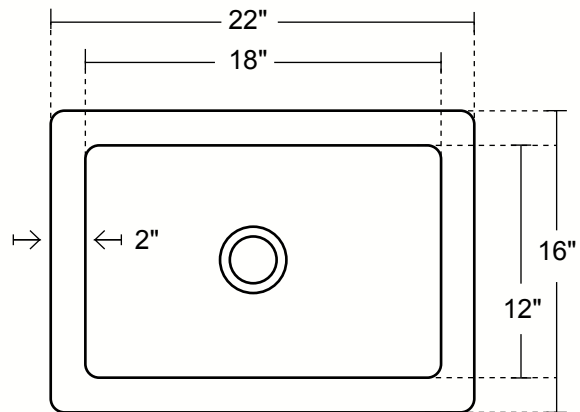

Kitchenette Undermount Kitchen Copper Sink
Single Basin - 22x16x7" - KS007

SINGLE KITCHEN SINK - PETITE

Cafe Viejo
KS007CV

Satin Nickel
KS007SN (Custom)

DIMENSIONS

Outside Dimensions = 22" x 16" x 7"
Inside Dimensions = 18" x 12" x 6.5"
Gauge = 16 (Hand Hammered Copper)
Drain = 3.5"
Tolerance = +/- 1/2"

INSTALLATION

Kitchen
Undermount or Drop-in

DRAINS

3.5" SOLID COPPER
Basket Strainer

3.5" SOLID COPPER
Basket Strainer with
Disposer Trim

TOP VIEW

SIDE VIEW

DRAIN
HOLE