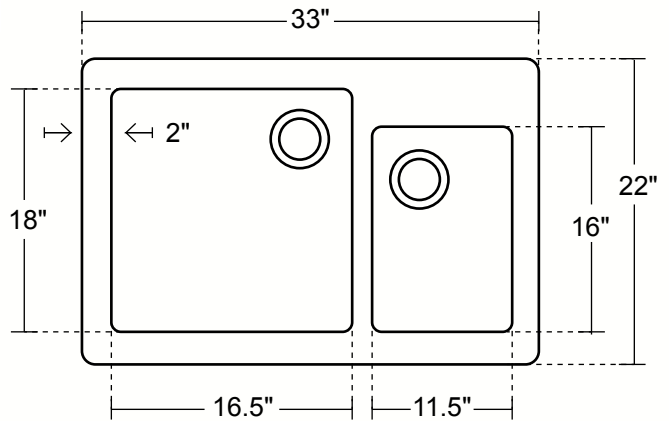

Cucina 60/40 Undermount Kitchen Copper Sink  
Double Basin - 33x22x10.5 - KS006

DOUBLE KITCHEN SINK - LARGE

Cafe Viejo  
KS006CV

Satin Nickel  
KS006SN (Custom)

DIMENSIONS

Outside Dimensions = 33 x 22 x 10.5"  
ID - LARGE BASIN = 16.5 x 18 x 10"  
ID - SMALL BASIN = 11.5 x 16 x 8.5"  
Gauge = 16 (Hand Hammered Copper)  
Drain = 3.5"  
Tolerance = +/- 1/2"

TOP VIEW

SIDE VIEW

INSTALLATION

Kitchen  
Undermount or Drop-in

DRAINS

3.5" SOLID COPPER  
Basket Strainer

3.5" SOLID COPPER  
Basket Strainer with  
Disposer Trim

DRAIN  
HOLE