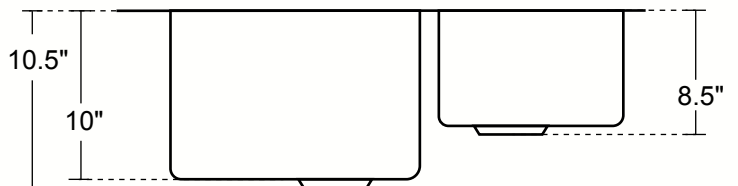

Cucina 60/40 Undermount Kitchen Copper Sink  
Double Basin - 33x22x10.5 - KS006

DOUBLE KITCHEN SINK - LARGE

Cafe Viejo  
KS006CV

Satin Nickel  
KS006SN (Custom)

DIMENSIONS

Outside Dimensions = 33 x 22 x 10.5"  
ID - LARGE BASIN = 16.5 x 18 x 10"  
ID - SMALL BASIN = 11.5 x 16 x 8.5"  
Gauge = 16 (Hand Hammered Copper)  
Drain = 3.5"  
Tolerance = +/- 1/2"

TOP VIEW

SIDE VIEW

INSTALLATION

Kitchen  
Undermount or Drop-in

DRAINS

3.5" SOLID COPPER  
Basket Strainer

3.5" SOLID COPPER  
Basket Strainer with  
Disposer Trim

DRAIN  
HOLE