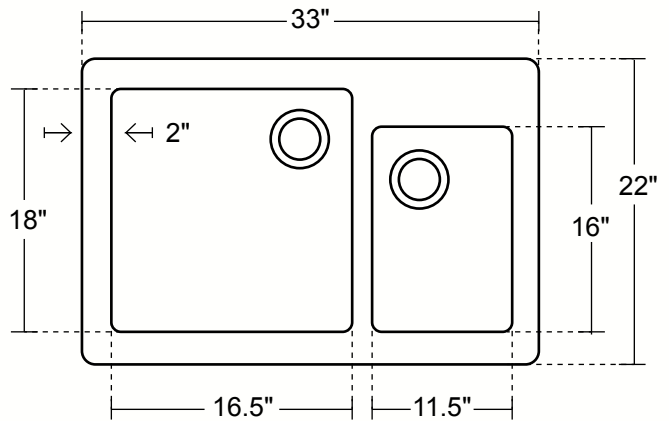

**Farmhouse 60/40 with Straight Apron Kitchen Copper Sink
Double Basin - 33x22x10.5 - KS005**

DOUBLE KITCHEN SINK WITH APRON - LARGE

Cafe Viejo
KS005CV

Satin Nickel
KS005SN (Custom)

DIMENSIONS

Outside Dimensions = 33 x 22 x 10.5"
 ID - LARGE BASIN = 16.5 x 18 x 10"
 ID - SMALL BASIN = 11.5 x 16 x 8.5"
 Gauge = 16 (Hand Hammered Copper)
 Drain = 3.5"
 Tolerance = +/- 1/2"
 Apron extends 3.5" on sides

TOP VIEW

INSTALLATION

Kitchen
 Undermount or Drop-in

DRAINS

SIDE VIEW

3.5" SOLID COPPER
 Basket Strainer

3.5" SOLID COPPER
 Basket Strainer with
 Disposer Trim

**DRAIN
 HOLE**