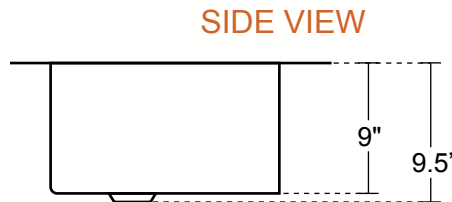

INSTALLATION

Kitchen
Undermount