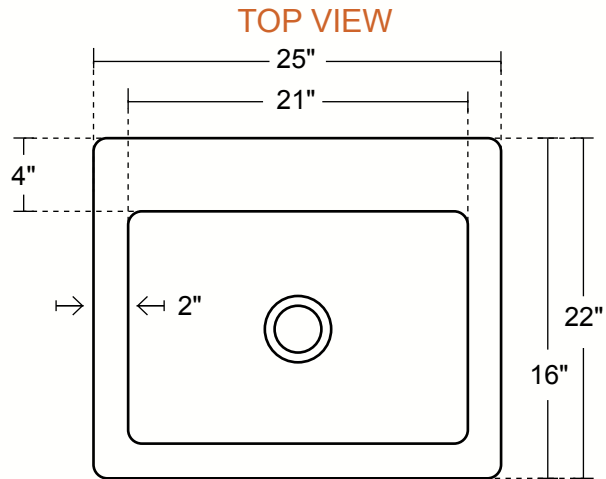

Cucinita Undermount Kitchen Copper Sink
Single Basin - 25x22x9.5" - KS004

SINGLE KITCHEN SINK - SMALL

Cafe Viejo
KS004CV

Satin Nickel
KS004SN (Custom)

DIMENSIONS

Outside Dimensions = 25" x 22" x 9.5"
Inside Dimensions = 21" x 16" x 9"
Gauge = 16 (Hand Hammered Copper)
Drain = 3.5"
Tolerance = +/- 1/2"

INSTALLATION

Kitchen
Undermount

DRAINS

3.5" SOLID COPPER
Basket Strainer

3.5" SOLID COPPER
Basket Strainer with
Disposer Trim

DRAIN
HOLE