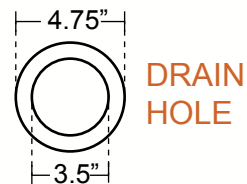

Cucinita Undermount Kitchen Copper Sink
Single Basin - 25x22x9.5" - KS004

SINGLE KITCHEN SINK - SMALL

Cafe Viejo
KS004CV

Satin Nickel
KS004SN (Custom)

DIMENSIONS

Outside Dimensions = 25" x 22" x 9.5"
Inside Dimensions = 21" x 16" x 9"
Gauge = 16 (Hand Hammered Copper)
Drain = 3.5"
Tolerance = +/- 1/2"

INSTALLATION

Kitchen
Undermount

DRAINS

3.5" SOLID COPPER
Basket Strainer

3.5" SOLID COPPER
Basket Strainer with
Disposer Trim

DRAIN
HOLE