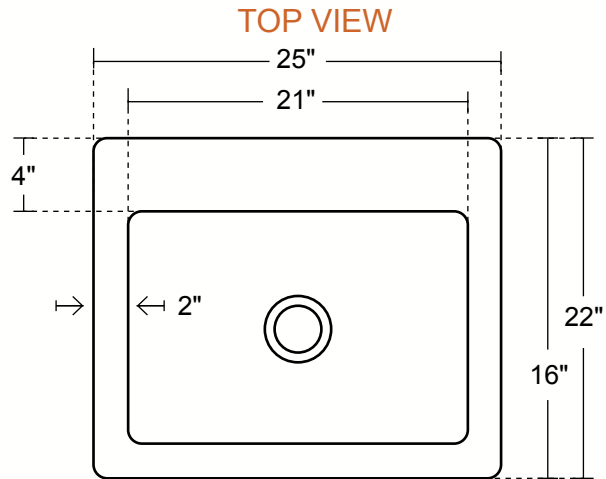

Farmhouse with Straight Apron Kitchen Copper Sink
Single Basin - 25x22x9.5" - KS003

SINGLE KITCHEN SINK WITH APRON - SMALL

Cafe Viejo
KS003CV

Satin Nickel
KS003SN (Custom)

DIMENSIONS

Outside Dimensions = 25" x 22" x 9.5"
 Inside Dimensions = 21" x 16" x 9"
 Gauge = 16 (Hand Hammered Copper)
 Drain = 3.5"
 Tolerance = +/- 1/2"
 Apron extends 3.5" on sides

INSTALLATION

Kitchen
Undermount

DRAINS

3.5" SOLID COPPER
Basket Strainer

3.5" SOLID COPPER
Basket Strainer with
Disposer Trim

DRAIN
HOLE