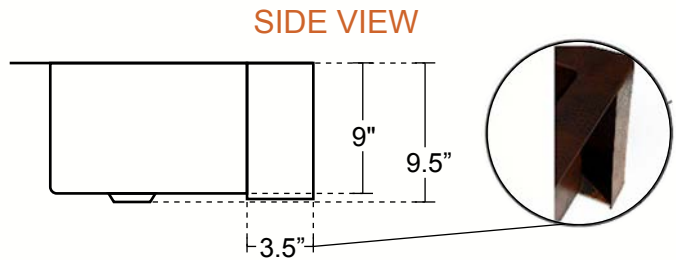

Farmhouse with Straight Apron Kitchen Copper Sink
Single Basin - 25x22x9.5" - KS003

SINGLE KITCHEN SINK WITH APRON - SMALL

Cafe Viejo
KS003CV

Satin Nickel
KS003SN (Custom)

DIMENSIONS

Outside Dimensions = 25" x 22" x 9.5"
 Inside Dimensions = 21" x 16" x 9"
 Gauge = 16 (Hand Hammered Copper)
 Drain = 3.5"
 Tolerance = +/- 1/2"
 Apron extends 3.5" on sides

INSTALLATION

Kitchen
Undermount

DRAINS

3.5" SOLID COPPER
Basket Strainer

3.5" SOLID COPPER
Basket Strainer with
Disposer Trim

DRAIN
HOLE