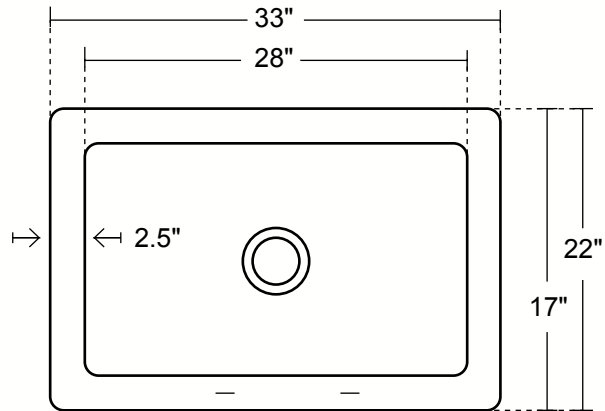

Cucina Undermount Kitchen Copper Sink
Single Basin - 33x22x10.5" - KS002

SINGLE KITCHEN SINK - LARGE

Cafe Viejo
KS002CV

Satin Nickel
KS002SN (Custom)

DIMENSIONS

Outside Dimensions = 33" x 22" x 10.5"
Inside Dimensions = 28" x 17" x 10"
Gauge = 16 (Hand Hammered Copper)
Drain = 3.5"
Tolerance = +/- 1/2"

TOP VIEW

INSTALLATION

Kitchen
Undermount

SIDE VIEW

DRAINS

3.5" SOLID COPPER
Basket Strainer

3.5" SOLID COPPER
Basket Strainer with
Disposer Trim

DRAIN
HOLE