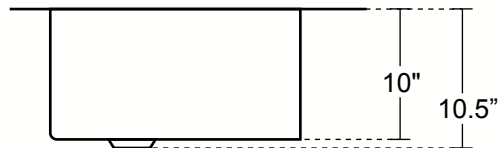

SIDE VIEW

DRAINS

3.5" SOLID COPPER
Basket Strainer

3.5" SOLID COPPER
Basket Strainer with
Disposer Trim

DRAIN
HOLE