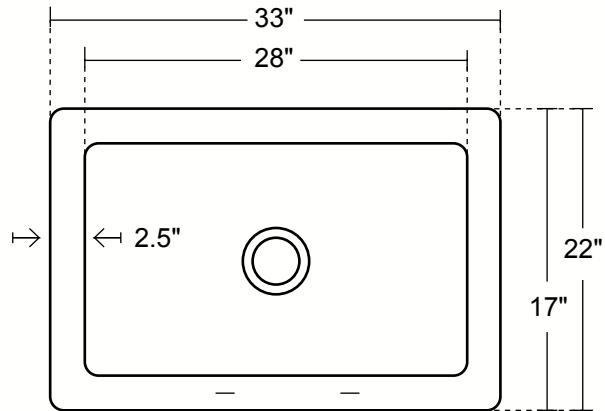

Farmhouse with Straight Apron Kitchen Copper Sink
Single Basin - 33x22x10.5" KS001

SINGLE KITCHEN SINK WITH APRON - LARGE

Cafe Viejo
KS001CV

Satin Nickel
KS001SN (Custom)

DIMENSIONS

Outside Dimensions = 33" x 22" x 10.5"
Inside Dimensions = 28" x 17" x 10"
Gauge = 16 (Hand Hammered Copper)
Drain = 3.5"
Tolerance = +/- 1/2"
Apron extends 3.5" on sides

TOP VIEW

INSTALLATION

Kitchen
Undermount

DRAINS

SIDE VIEW

3.5" SOLID COPPER
Basket Strainer

3.5" SOLID COPPER
Basket Strainer with
Disposer Trim

DRAIN
HOLE