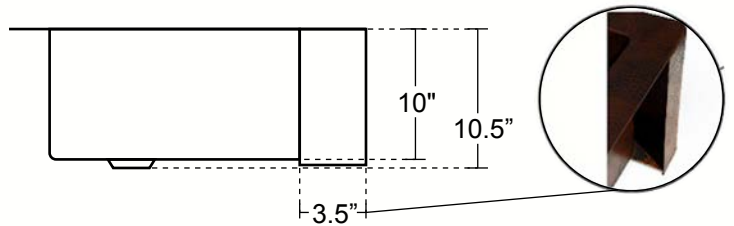

Farmhouse with Straight Apron Kitchen Copper Sink
Single Basin - 33x22x10.5" KS001

SINGLE KITCHEN SINK WITH APRON - LARGE

Cafe Viejo
KS001CV

Satin Nickel
KS001SN (Custom)

DIMENSIONS

Outside Dimensions = 33" x 22" x 10.5"
Inside Dimensions = 28" x 17" x 10"
Gauge = 16 (Hand Hammered Copper)
Drain = 3.5"
Tolerance = +/- 1/2"
Apron extends 3.5" on sides

TOP VIEW

INSTALLATION

Kitchen
Undermount

DRAINS

SIDE VIEW

3.5" SOLID COPPER
Basket Strainer

3.5" SOLID COPPER
Basket Strainer with
Disposer Trim

DRAIN
HOLE