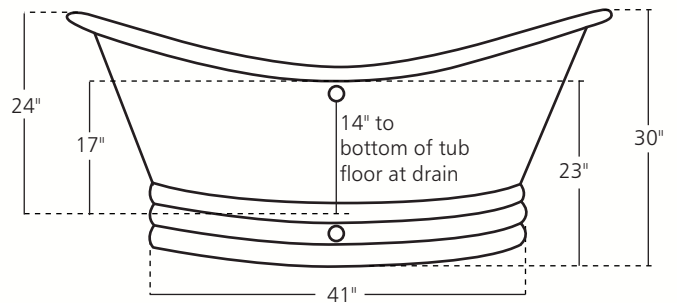

TERNURA 60" - BT004

TOP VIEW

Cafe Viejo
BT004CV

Brushed Nickel
BT004BN

DIMENSIONS

Outside Dimensions = 60 x 29 x 30" OD
Gauge = 16 (Hand Hammered Copper)
Drain is 2"
Freestanding bathtub
Tolerance is +/- 1/2"

REAR VIEW

END VIEW

INSTALLATION

Bathroom