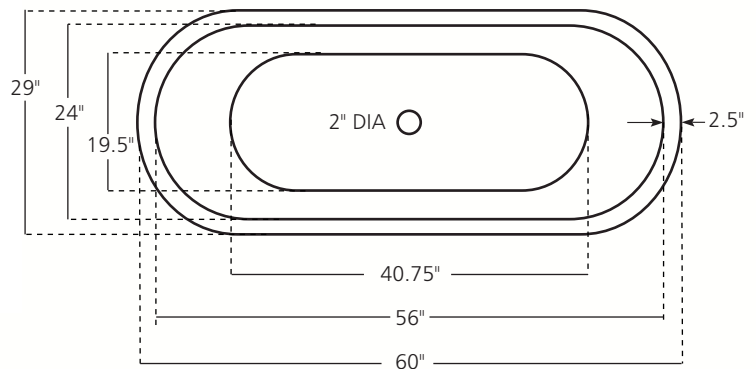

TERNURA 60" - BT004

TOP VIEW

Cafe Viejo
BT004CV

Brushed Nickel
BT004BN

DIMENSIONS

Outside Dimensions = 60 x 29 x 30" OD
Gauge = 16 (Hand Hammered Copper)
Drain is 2"
Freestanding bathtub
Tolerance is +/- 1/2"

REAR VIEW

END VIEW

INSTALLATION

Bathroom