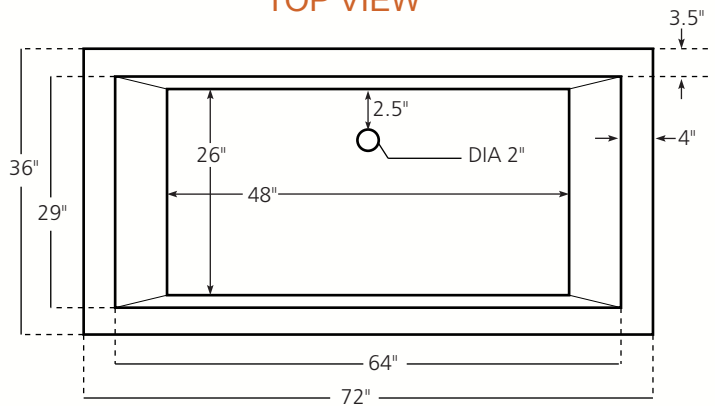

SIESTA - BT002

Cafe Viejo
BT002CV

Brushed Nickel
BT002BN

DIMENSIONS

Outside Dimensions = 72" x 36" x 22.5"
Gauge = 16 (Hand Hammered Copper)
Drain = 2"
Tolerance = +/- 1/2"

TOP VIEW

INSTALLATION

Bathroom

SIDE VIEW