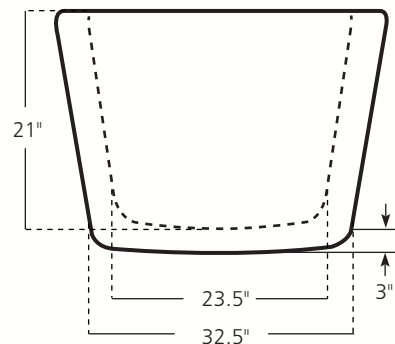

ROMANTICA - BT001

TOP VIEW

Cafe Viejo
BT001CV

Brushed Nickel
BT001BN

DIMENSIONS

Outside Dimensions = 64 x 36 x 24"

Inside Dimensions = 27 x 59 x 21"

Gauge = 16 (Hand Hammered Copper)

Drain = 2"

Tolerance = +/- 1/2"

FREE STANDING TUB

REAR VIEW

END VIEW

INSTALLATION

Bathroom