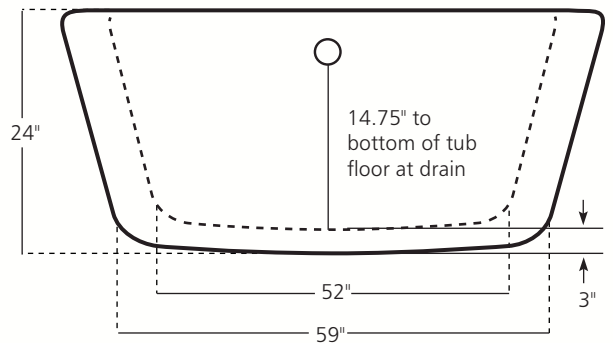

ROMANTICA - BT001

TOP VIEW

Cafe Viejo
BT001CV

Brushed Nickel
BT001BN

DIMENSIONS

Outside Dimensions = 64 x 36 x 24"

Inside Dimensions = 27 x 59 x 21"

Gauge = 16 (Hand Hammered Copper)

Drain = 2"

Tolerance = +/- 1/2"

FREE STANDING TUB

REAR VIEW

END VIEW

INSTALLATION

Bathroom