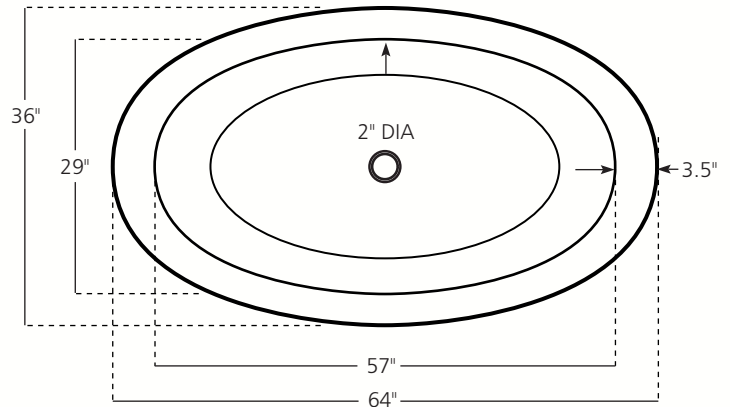

ROMANTICA - BT001

TOP VIEW

Cafe Viejo
BT001CV

Brushed Nickel
BT001BN

DIMENSIONS

Outside Dimensions = 64 x 36 x 24"

Inside Dimensions = 27 x 59 x 21"

Gauge = 16 (Hand Hammered Copper)

Drain = 2"

Tolerance = +/- 1/2"

FREE STANDING TUB

REAR VIEW

END VIEW

INSTALLATION

Bathroom