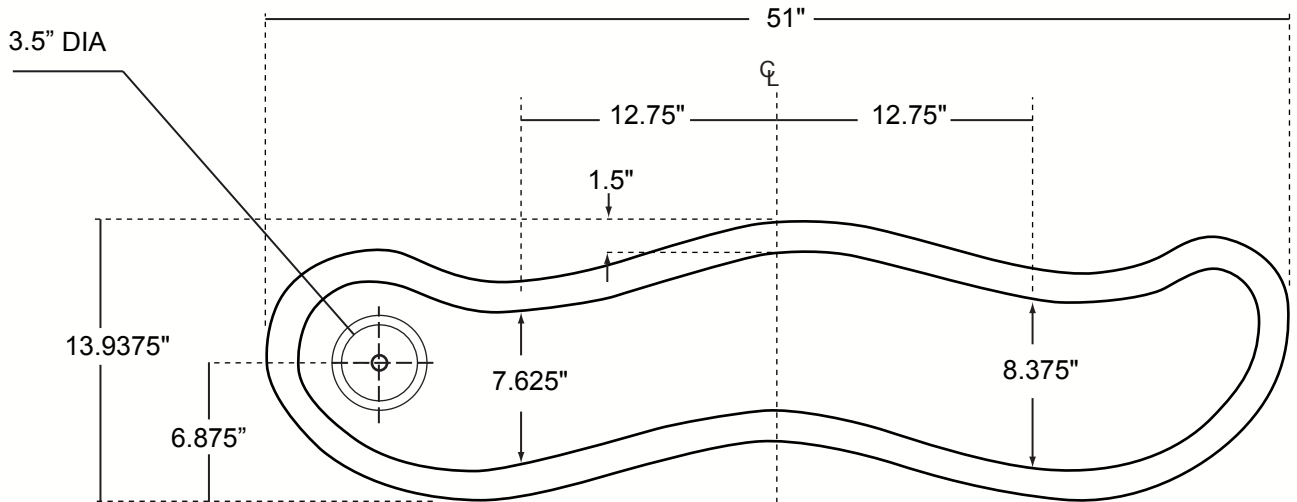

Sonoma-Grande Bar and Prep Copper Sink  
Gauge 16 - 51 x 14 x 4.5" - BP010

RIVER SHAPED BAR SINK

Cafe Viejo  
BP010CV

NATURAL  
BP010NA

**DIMENSIONS**

Outside Dimensions = 51"x14"x4.5"  
Gauge = 16 (Hand Hammered Copper)  
Drain = 3.5"  
Tolerance = +/- 1/2"

**INSTALLATION**

Bar & Prep  
Undermount or Drop-in

**DRAINS**

3.5" SOLID COPPER  
Basket Strainer

3.5" SOLID COPPER  
Basket Strainer with  
Disposer Trim

Sonoma-Grande Bar and Prep Copper Sink  
Gauge 16 - 51 x 14 x 4.5" - BP010

RIVER SHAPED BAR SINK

TOP VIEW

SIDE VIEW