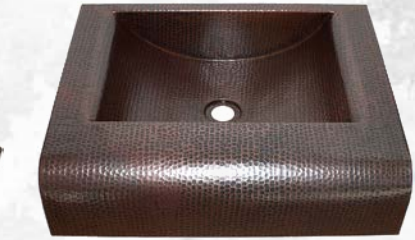

VITALI in Cafe Viejo - VS023CV

WEEGEE in Cafe Viejo - VS024CV

We offer high quality copper kitchen sinks with apron front and without it. The kitchen copper sinks collection includes different designs and sizes in order to accommodate a variety of installations. Like the rest of our copper sinks our kitchen hammered copper sinks are manufactured under strict quality control guidelines that include TIG welding (with copper rods) for a very strong weld and long term durability. We also offer custom options for all of our kitchen copper sinks.