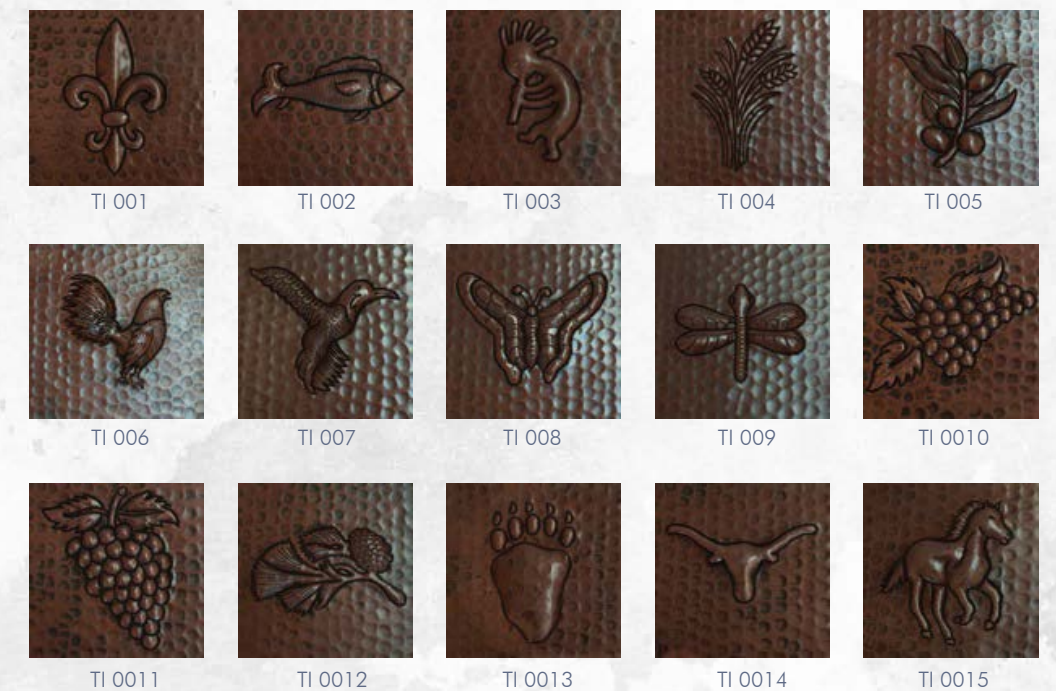

Any of these designs can be applied to any of our sinks for an additional fee of $50.00 (Up to 4 designs). If you have a special design we can gladly make you a custom piece as well.