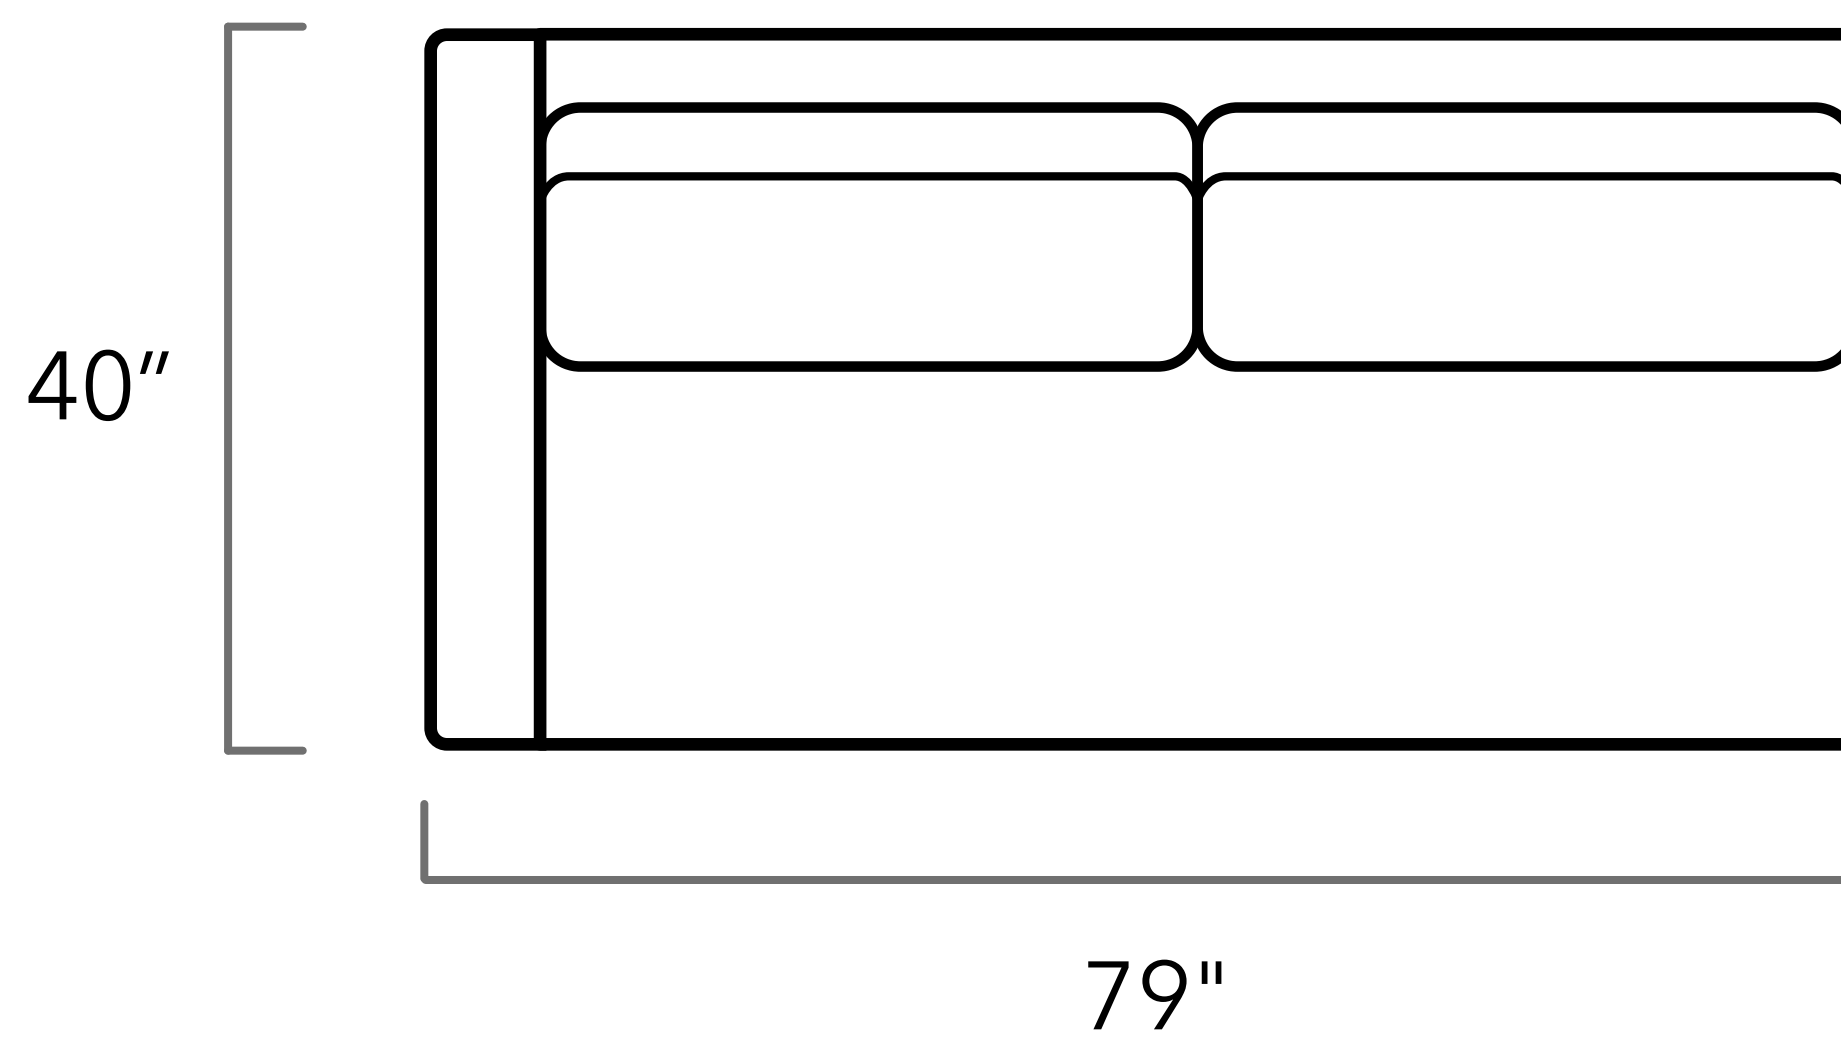

LAF 1ARM SOFA (2/1)