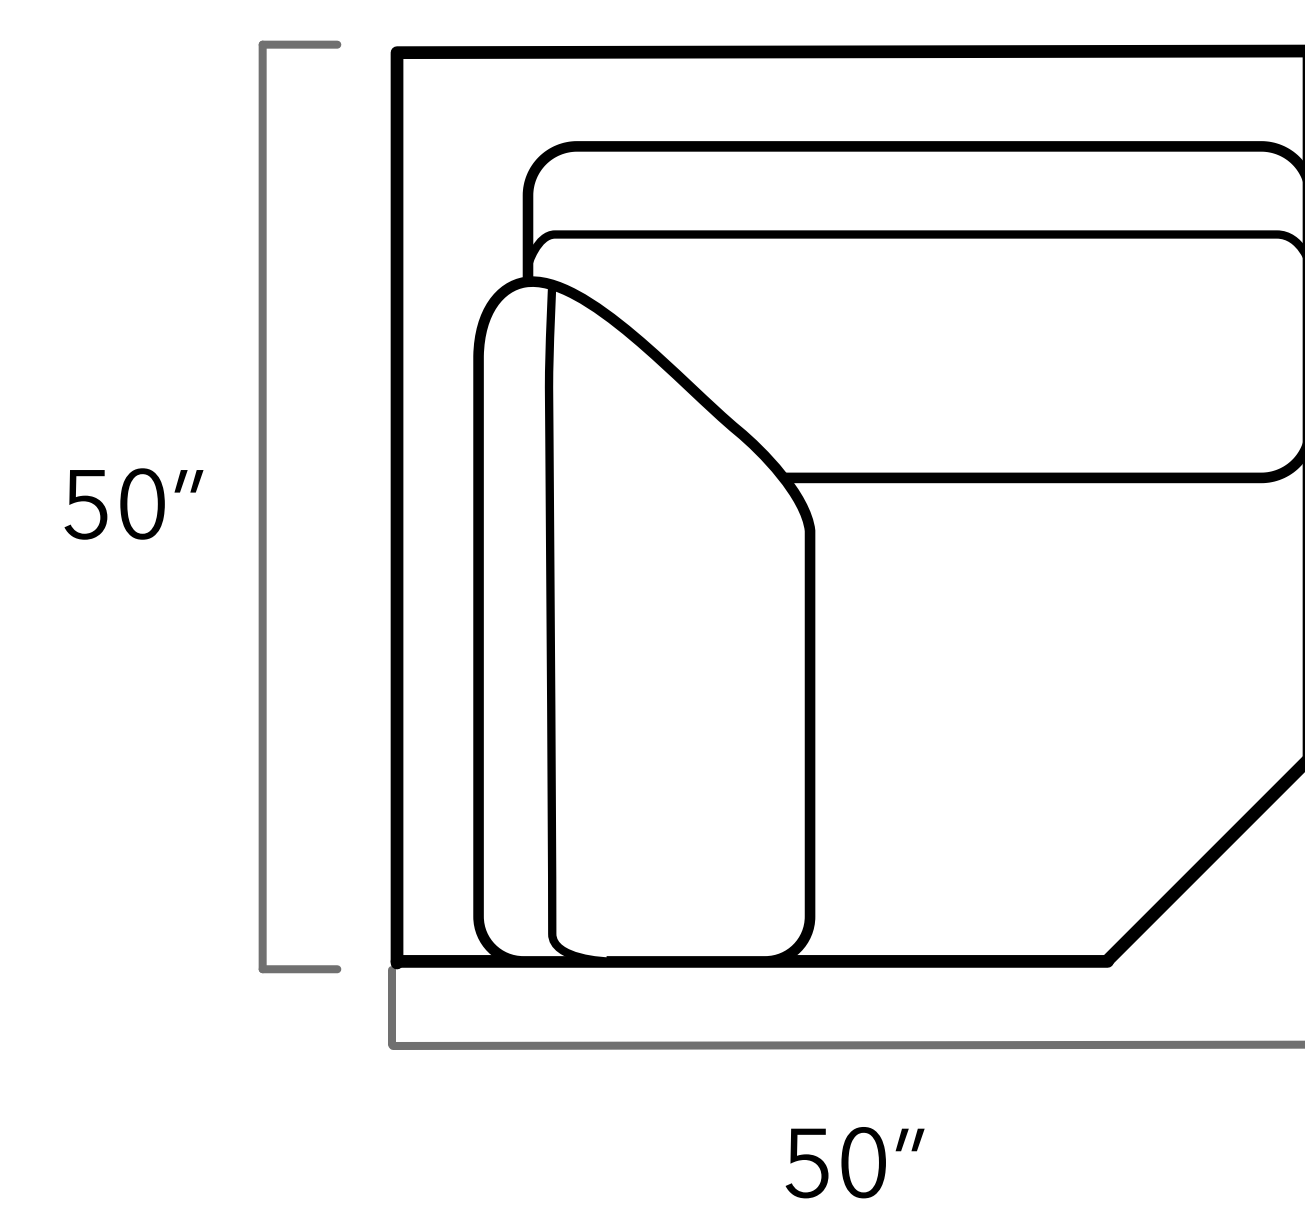

RAF 1 ARM CHAISE

SQUARE WEDGE