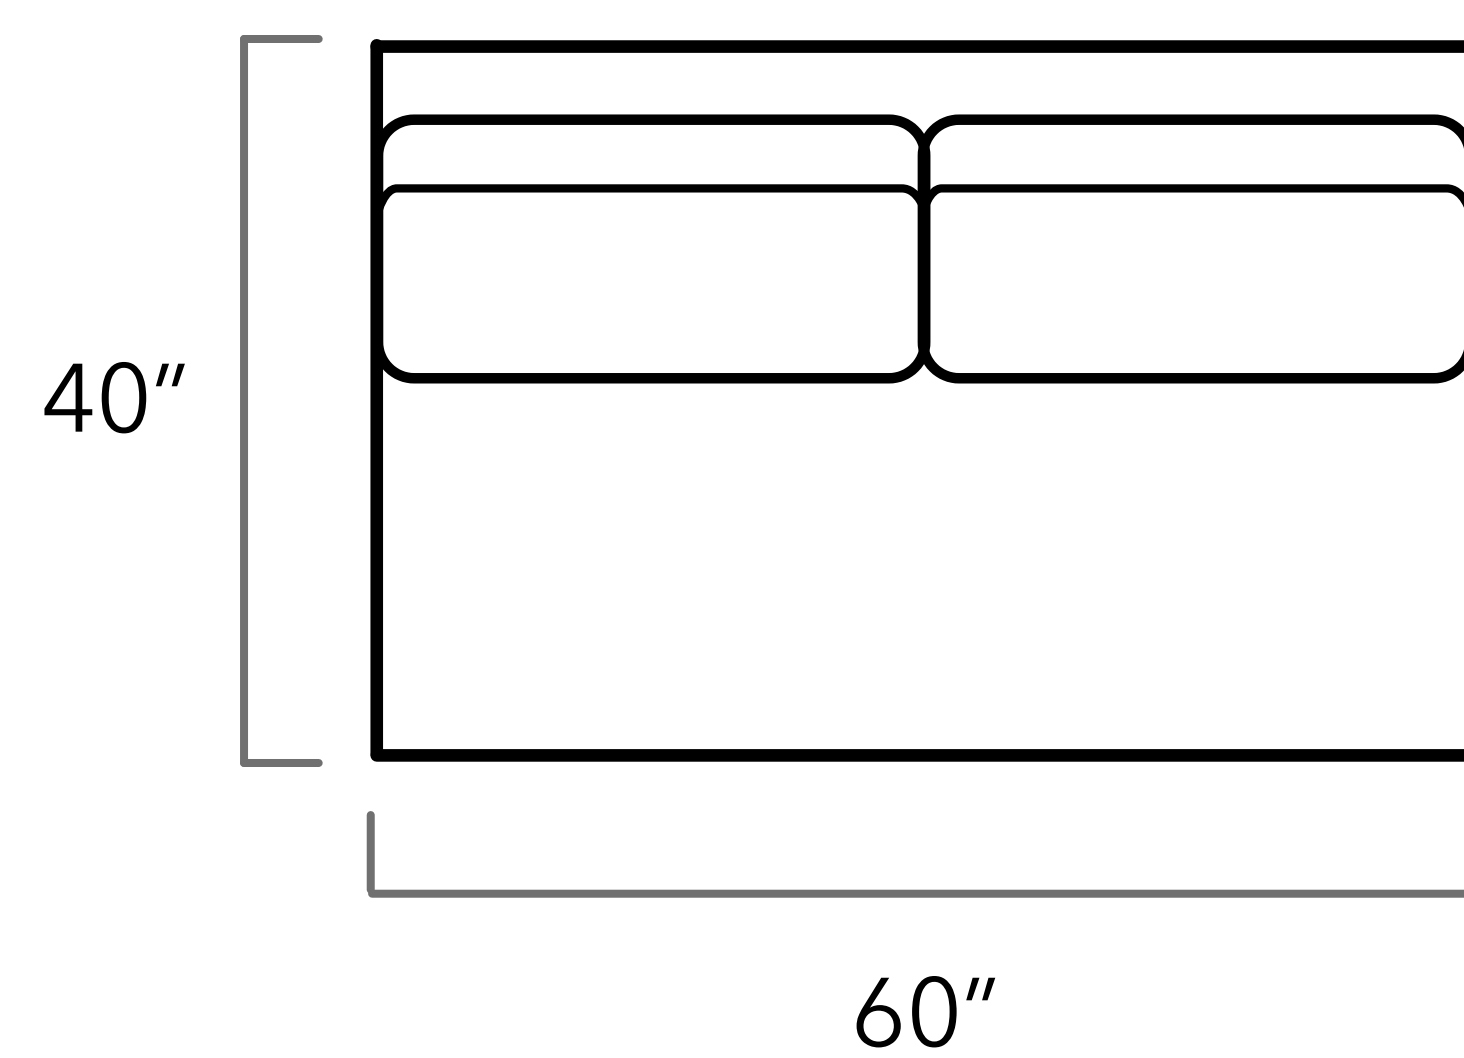

ARMLESS LOVESEAT (2/1)