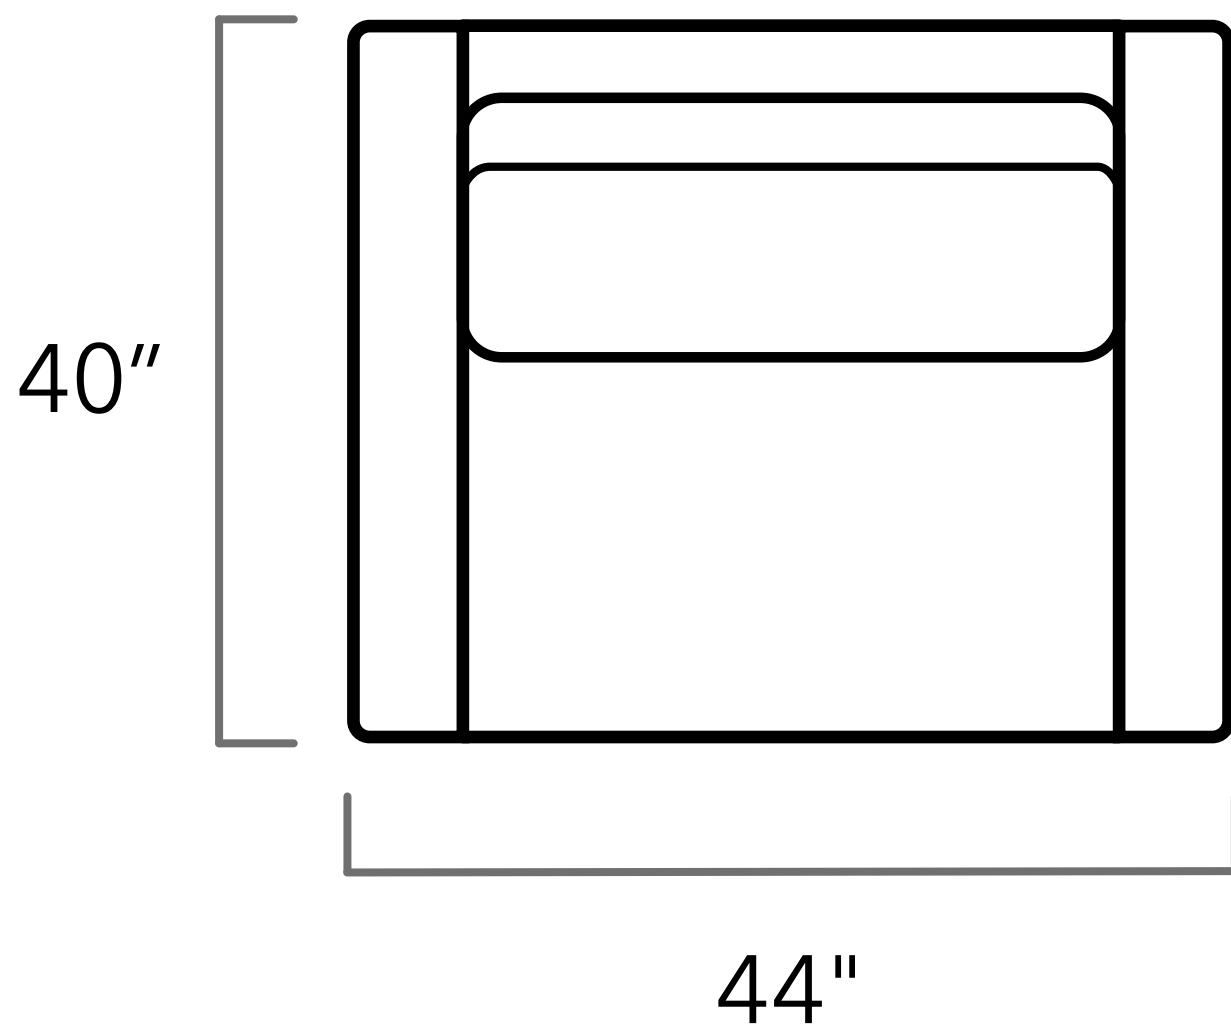

CLASSIX

Trevor

Scan the QR code to access our product page online.

CUSTOM SIZING AVAILABLE

Top View Specifications | Scale: 1/4" = 1 ft.

All dimensions are approximate as everything is crafted by hand.

Trevor

SQUARE OTTOMAN

RECTANGULAR OTTOMAN