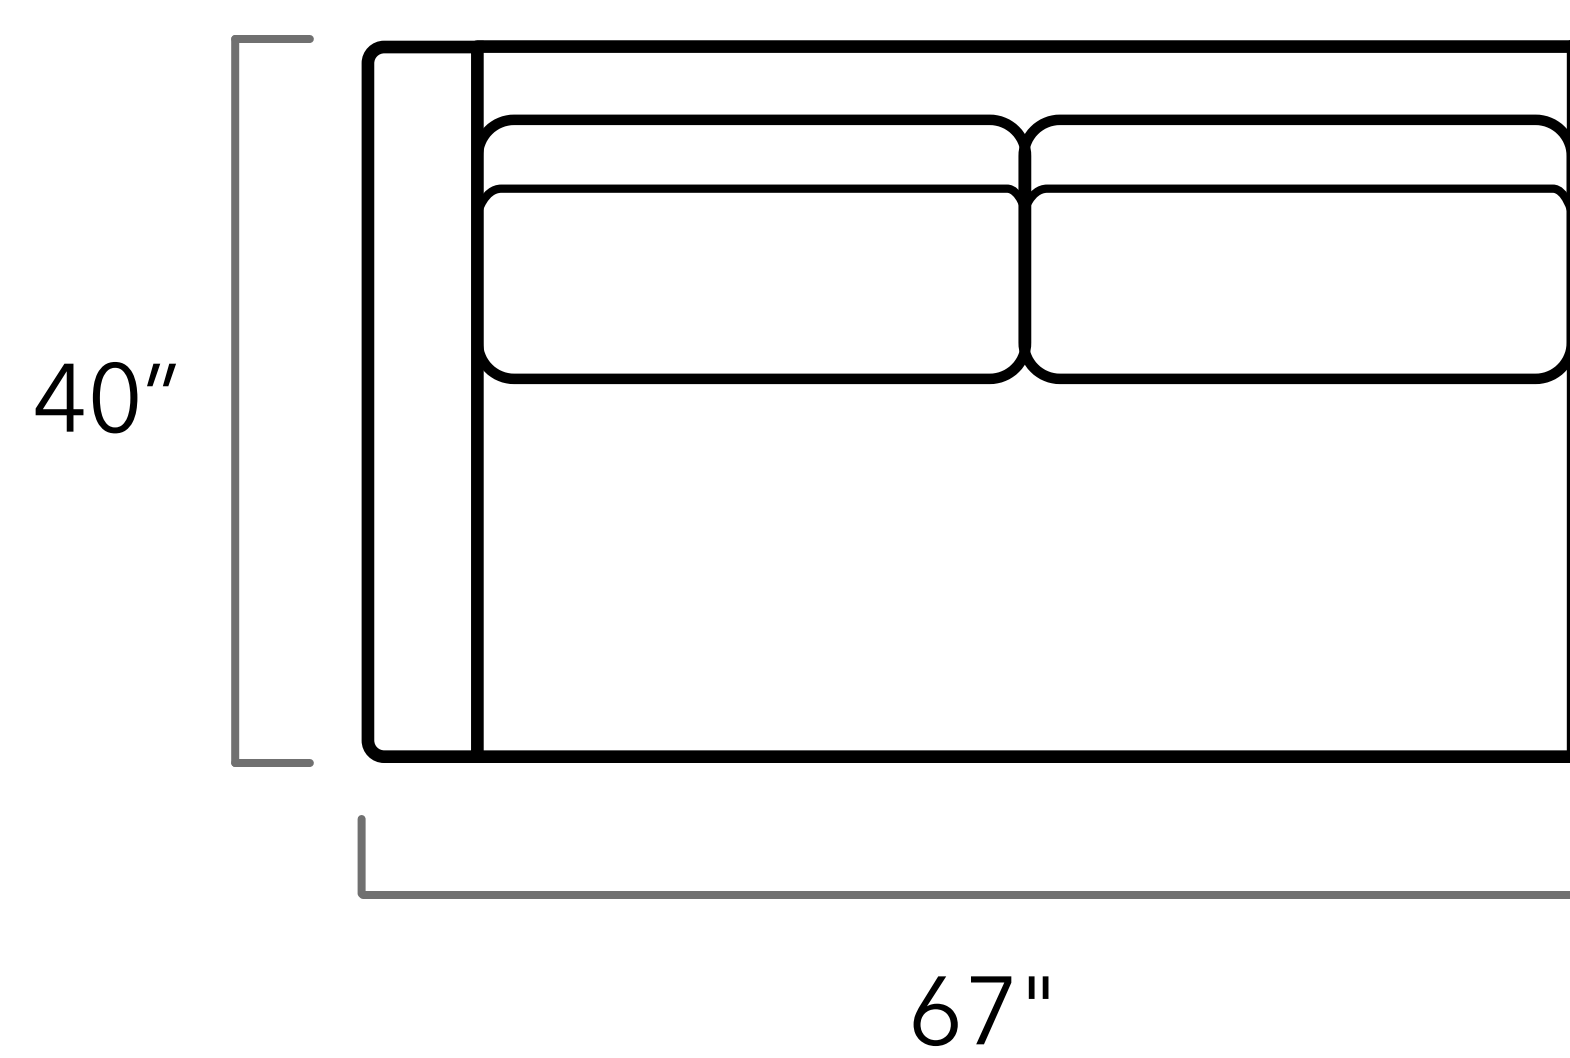

LAF 1ARM LOVESEAT (2/1)