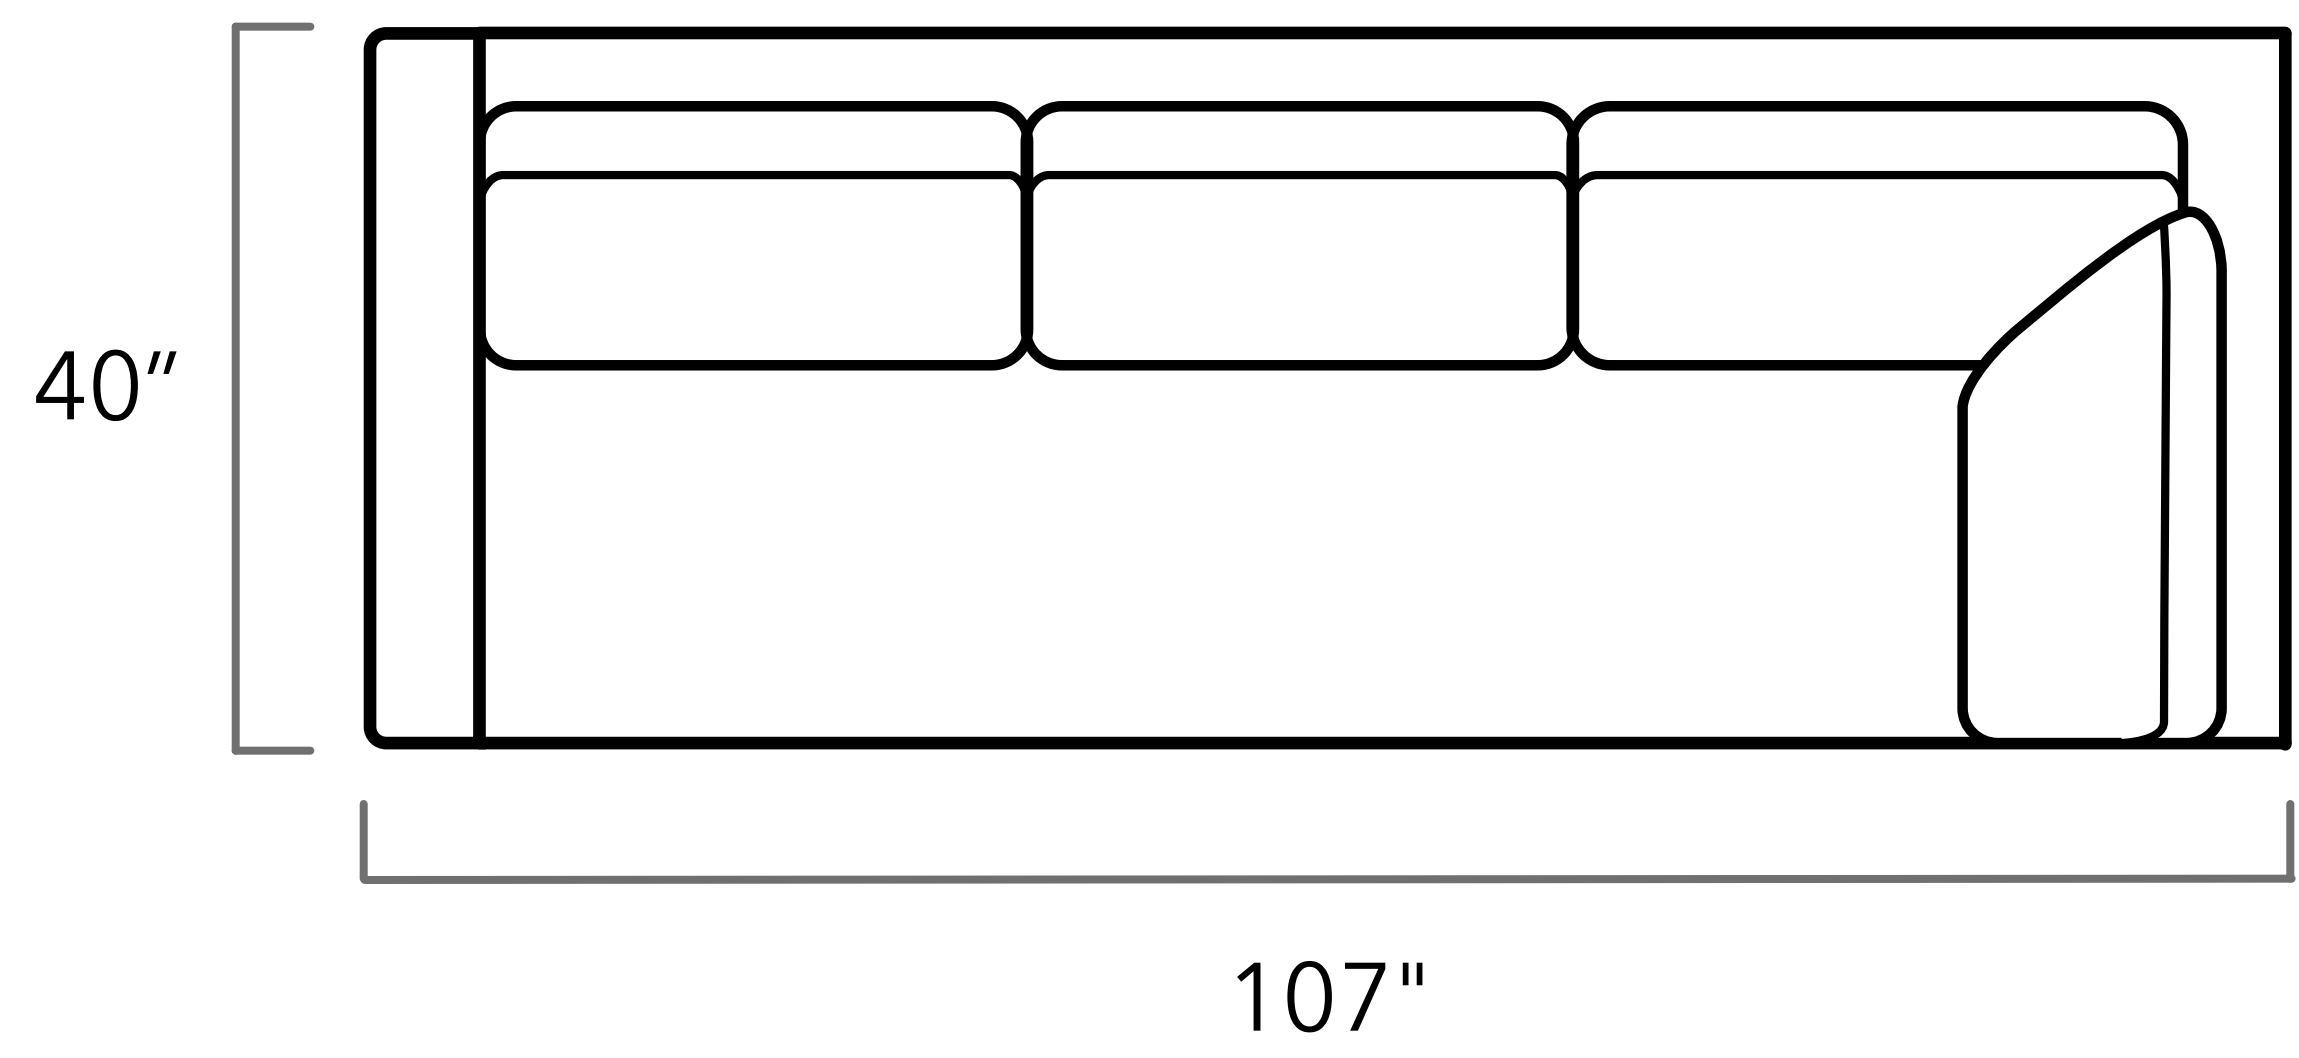

LAF SOFA WITH RETURN (4/1)