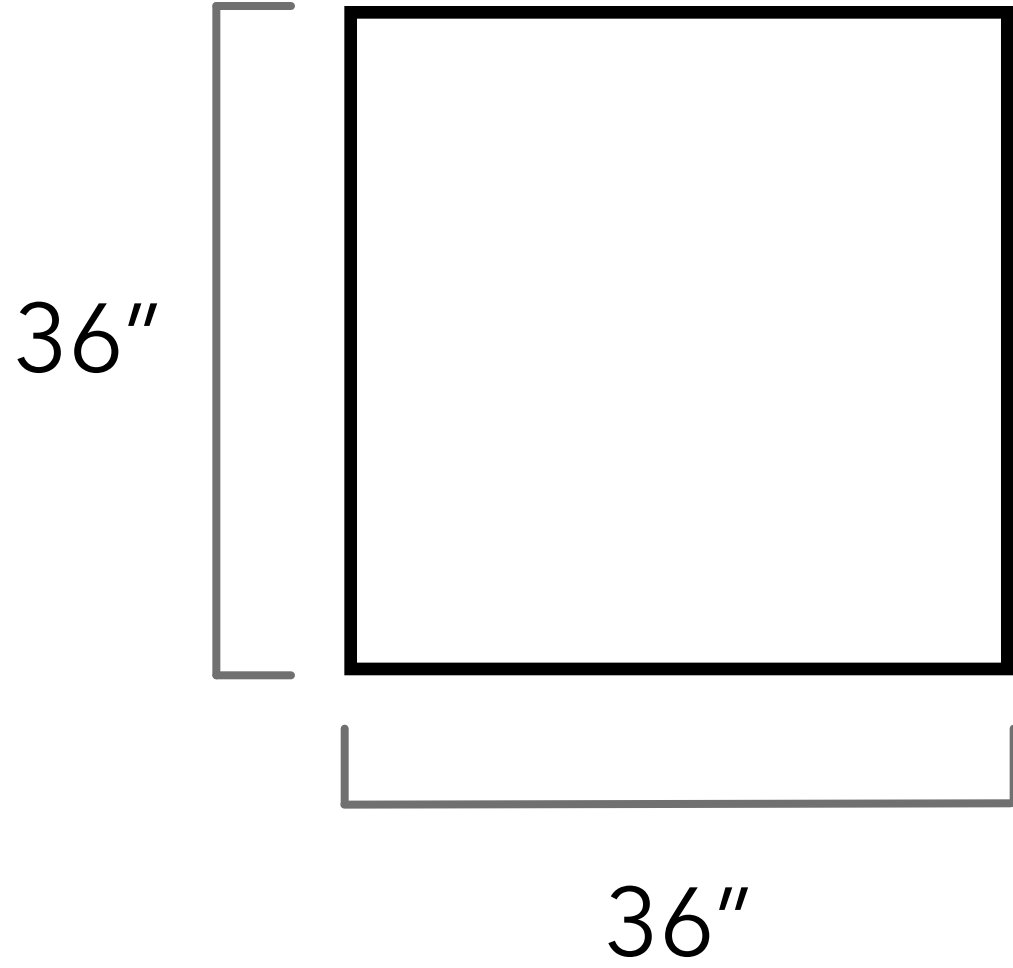

CLASSIX

Trevor

Scan the QR code to access our product page online.

CUSTOM SIZING AVAILABLE

Top View Specifications | Scale: 1/4" = 1 ft.

All dimensions are approximate as everything is crafted by hand.

Trevor

SQUARE OTTOMAN

RECTANGULAR OTTOMAN