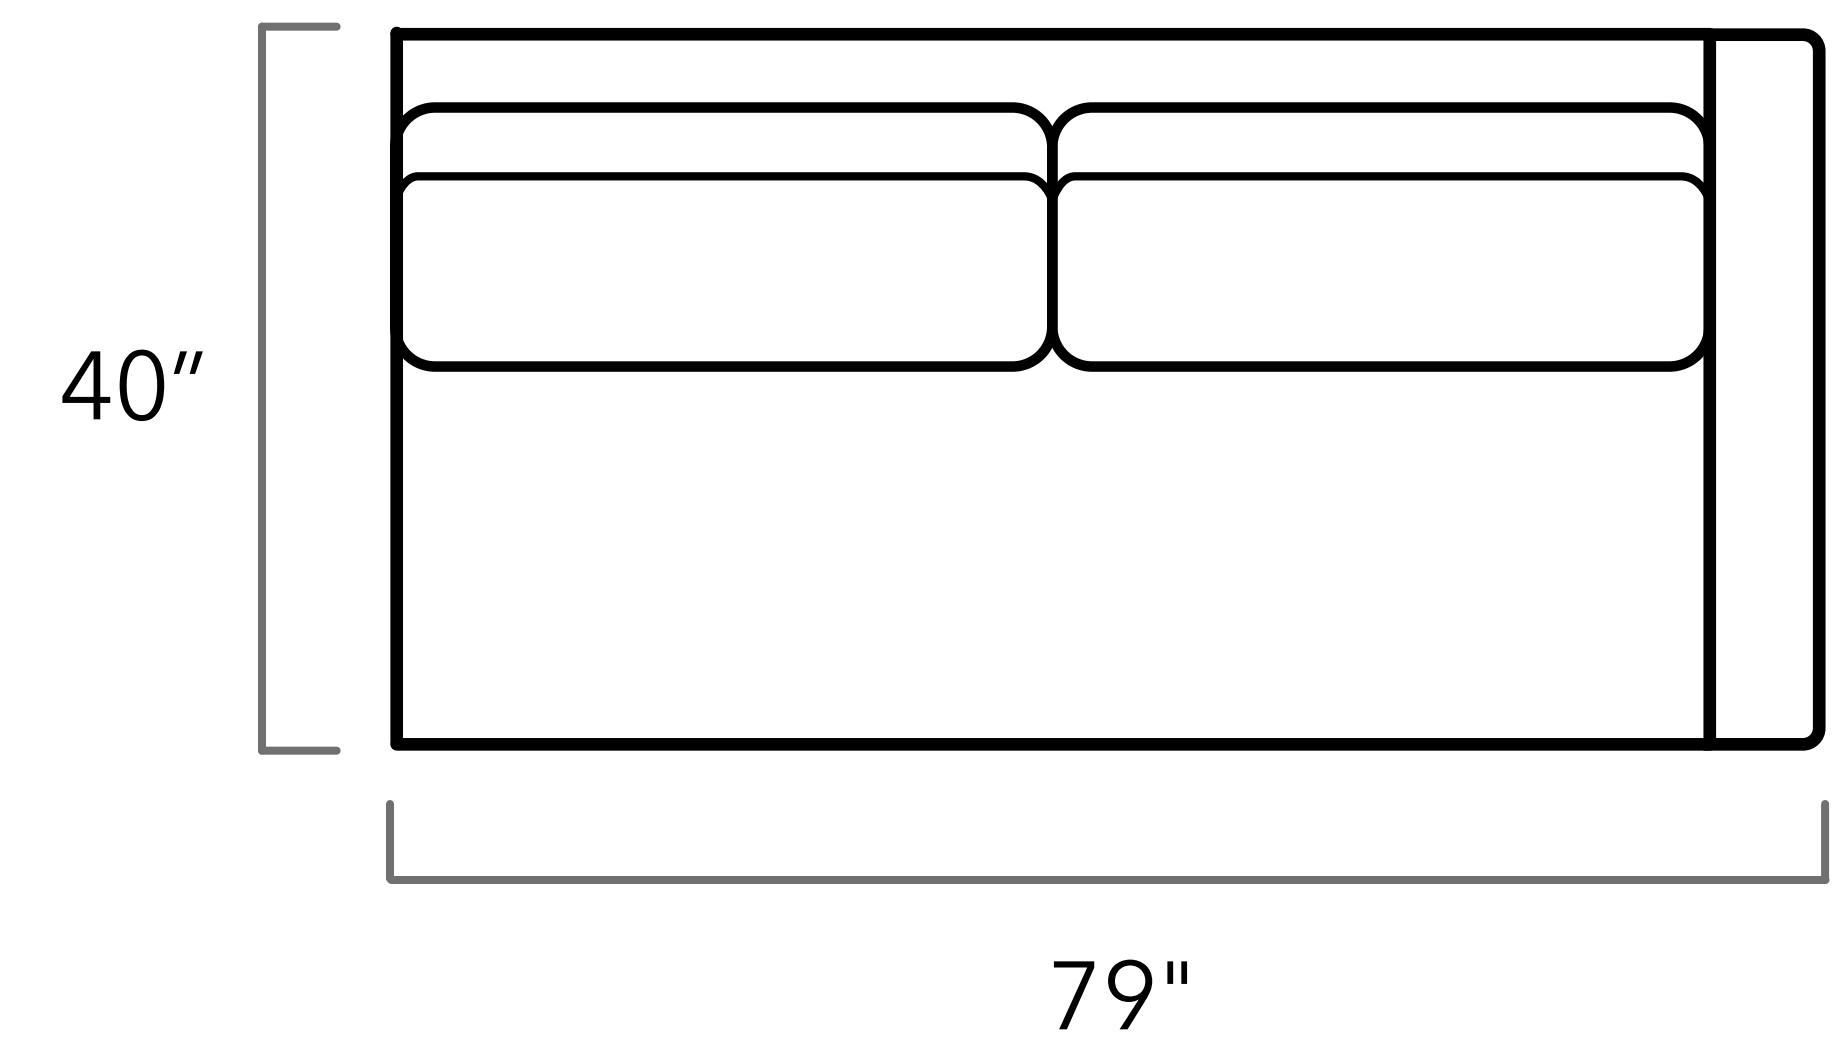

RAF 1ARM SOFA (2/1)