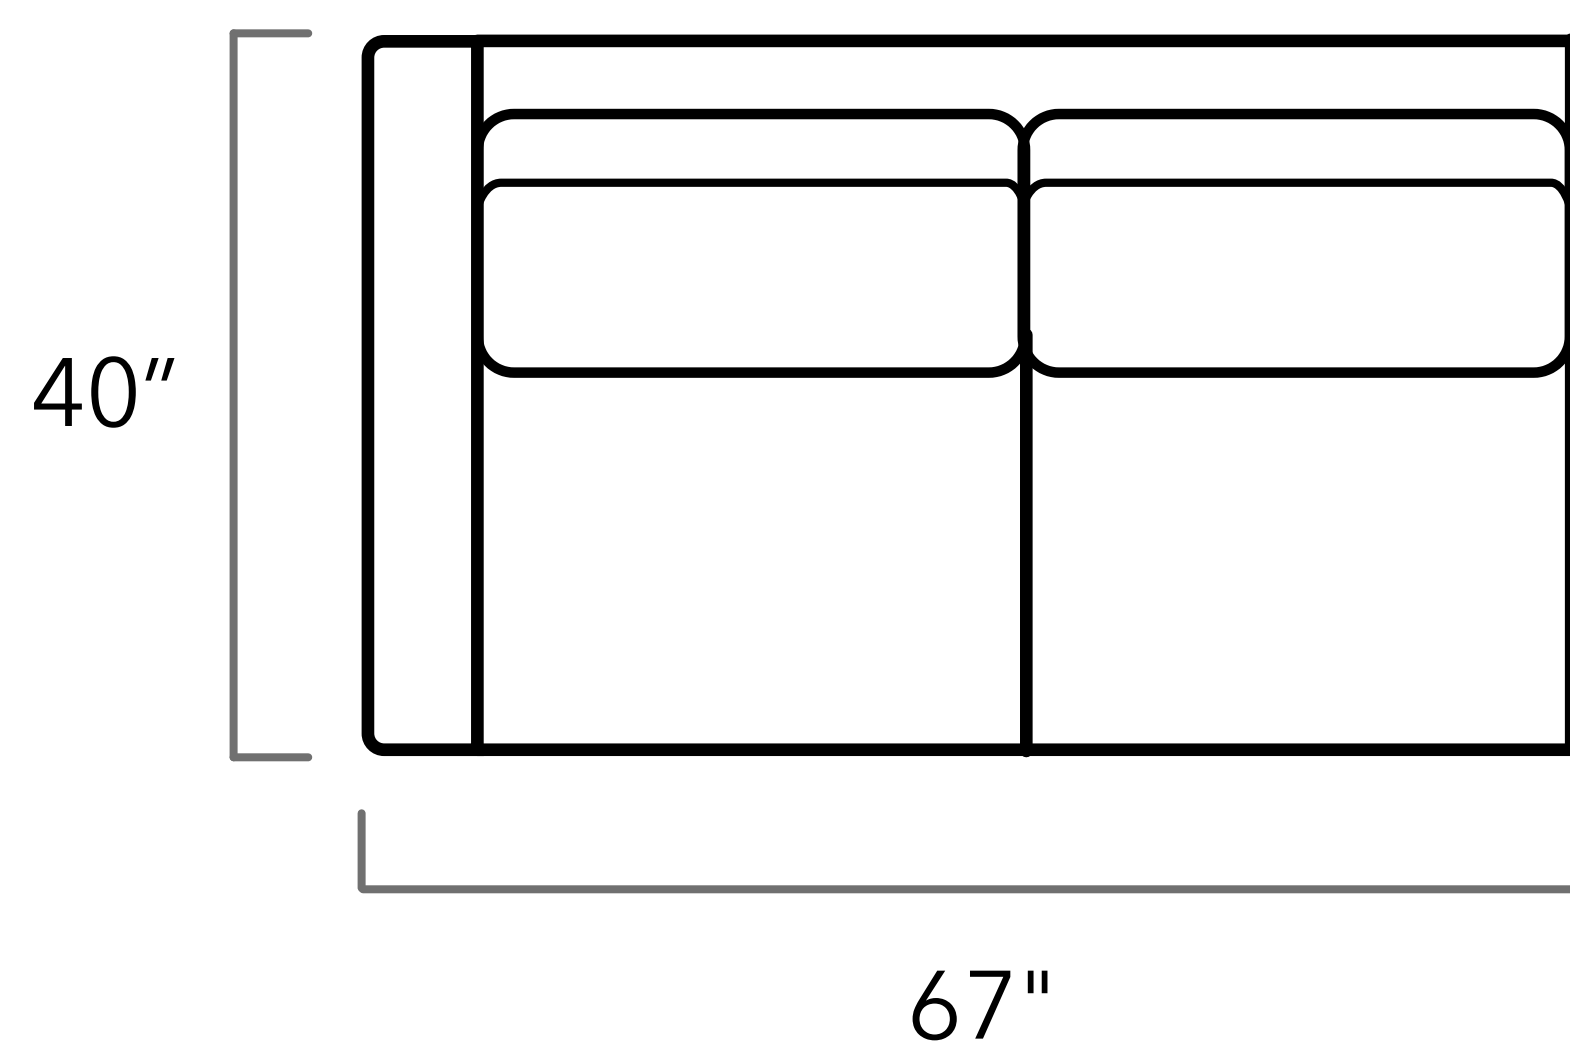

LAF 1ARM LOVESEAT (2/2)