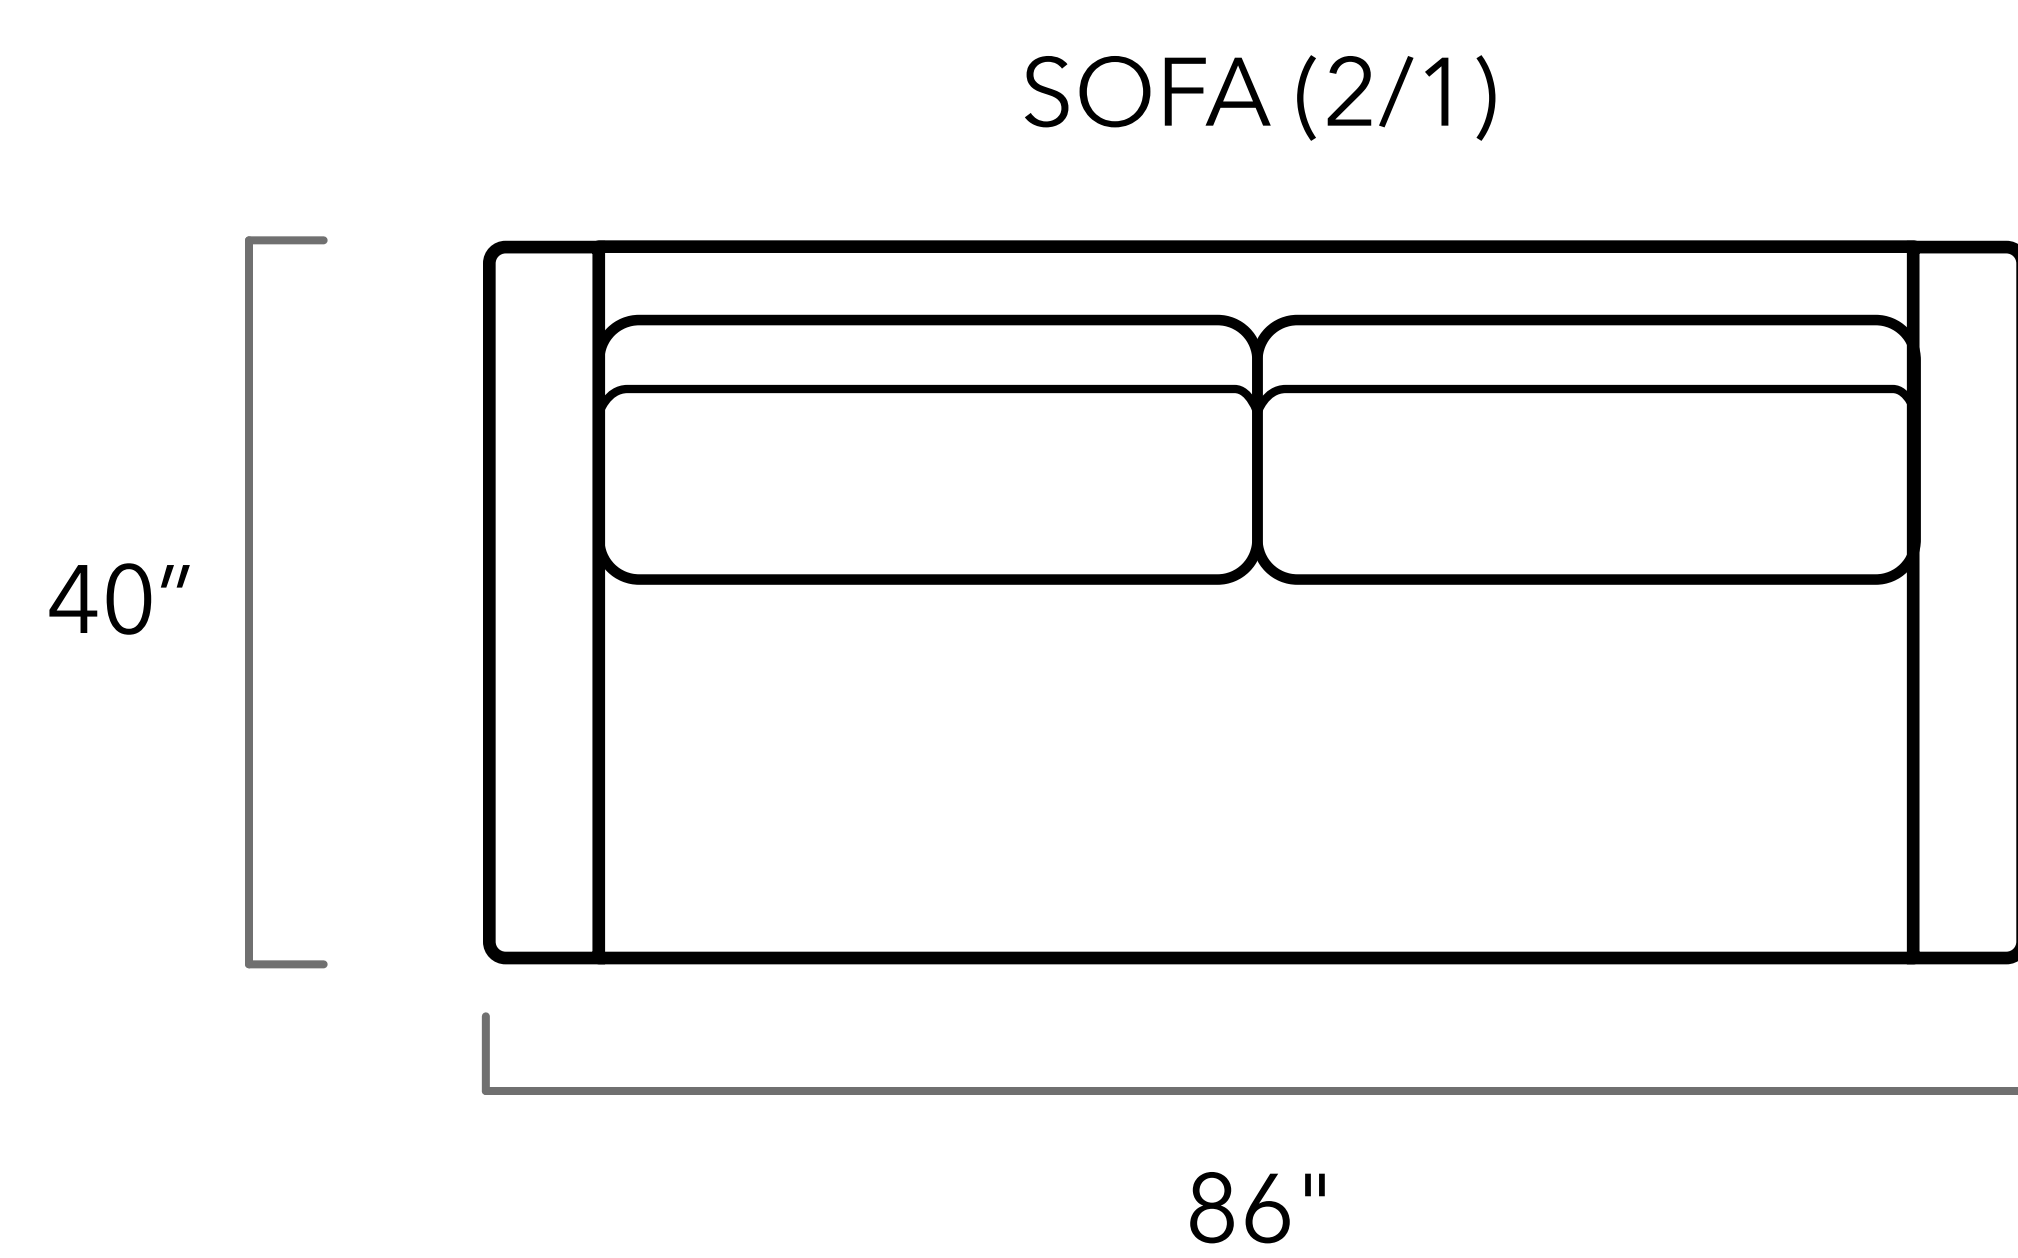

CLASSIX

Trevor

Scan the QR code to access our product page online.

CUSTOM SIZING AVAILABLE

Top View Specifications | Scale: 1/4" = 1 ft.

All dimensions are approximate as everything is crafted by hand.

Trevor

LAF 1ARM SOFA (2/2)

ARMLESS SOFA (2/2)

RAF 1ARM SOFA (2/2)

LAF 1ARM SOFA (2/1)

ARMLESS SOFA (2/1)

RAF 1ARM SOFA (2/1)

LAF 1ARM LOVESEAT (2/2)

ARMLESS LOVESEAT (2/2)

SQUARE OTTOMAN

RECTANGULAR OTTOMAN