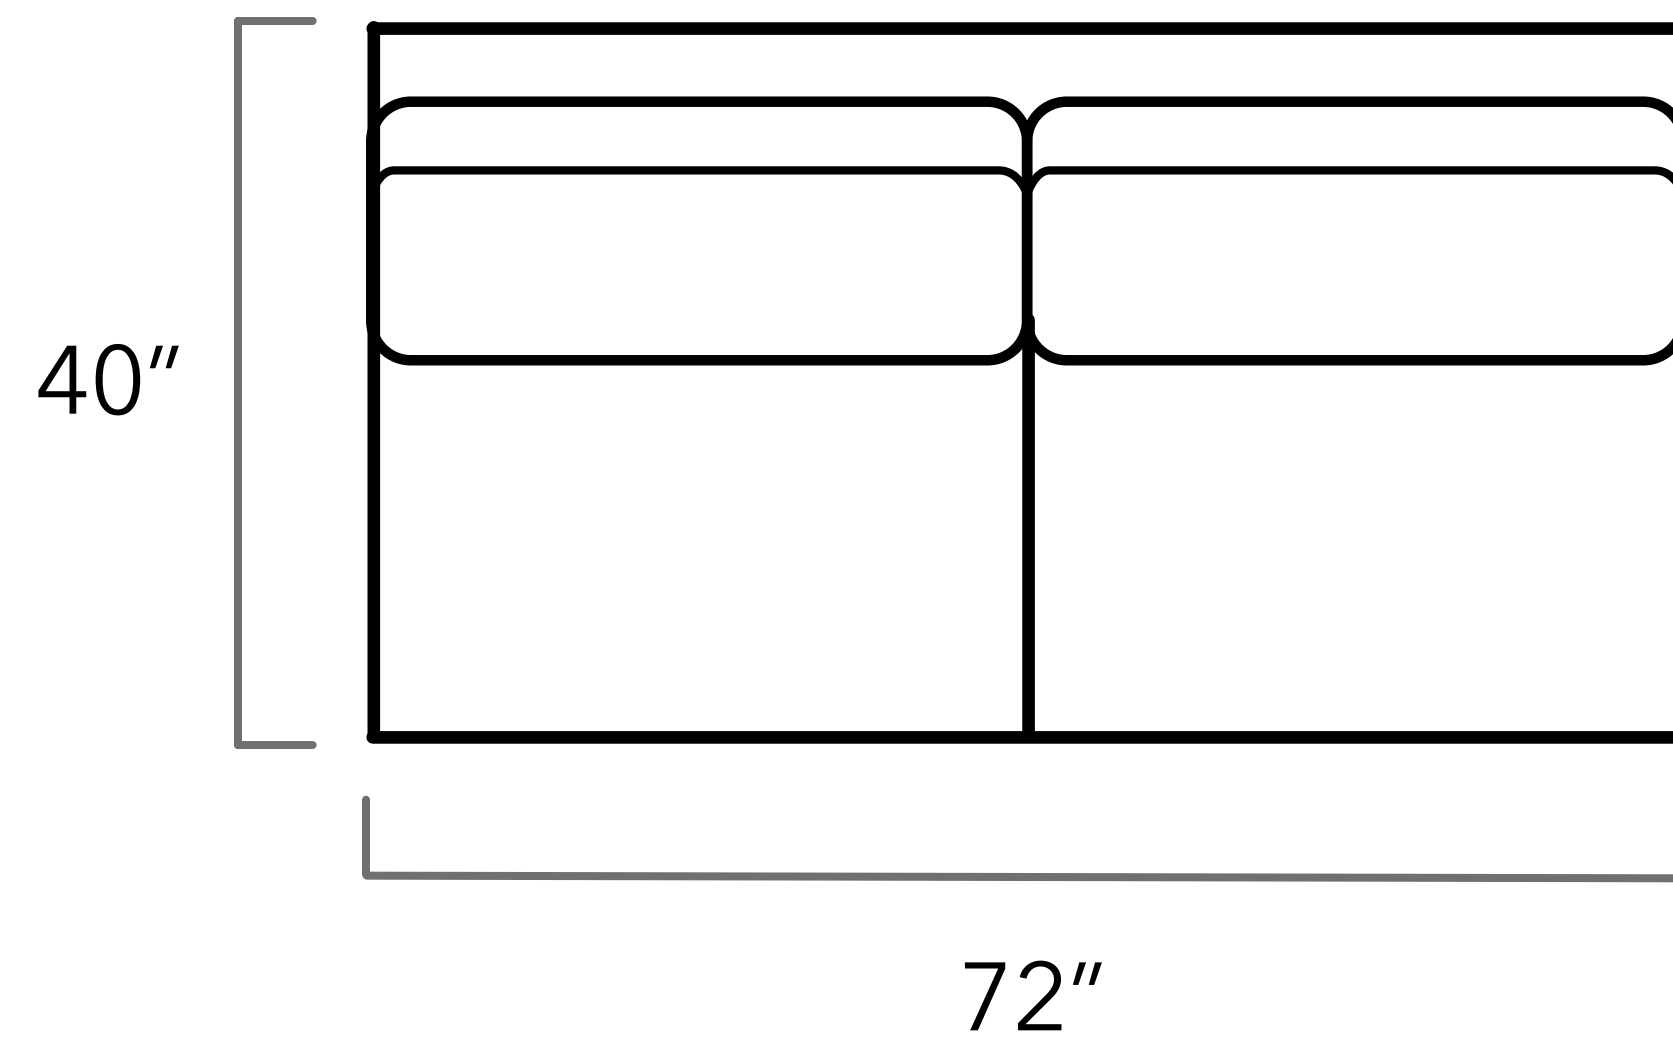

ARMLESS SOFA (2/2)