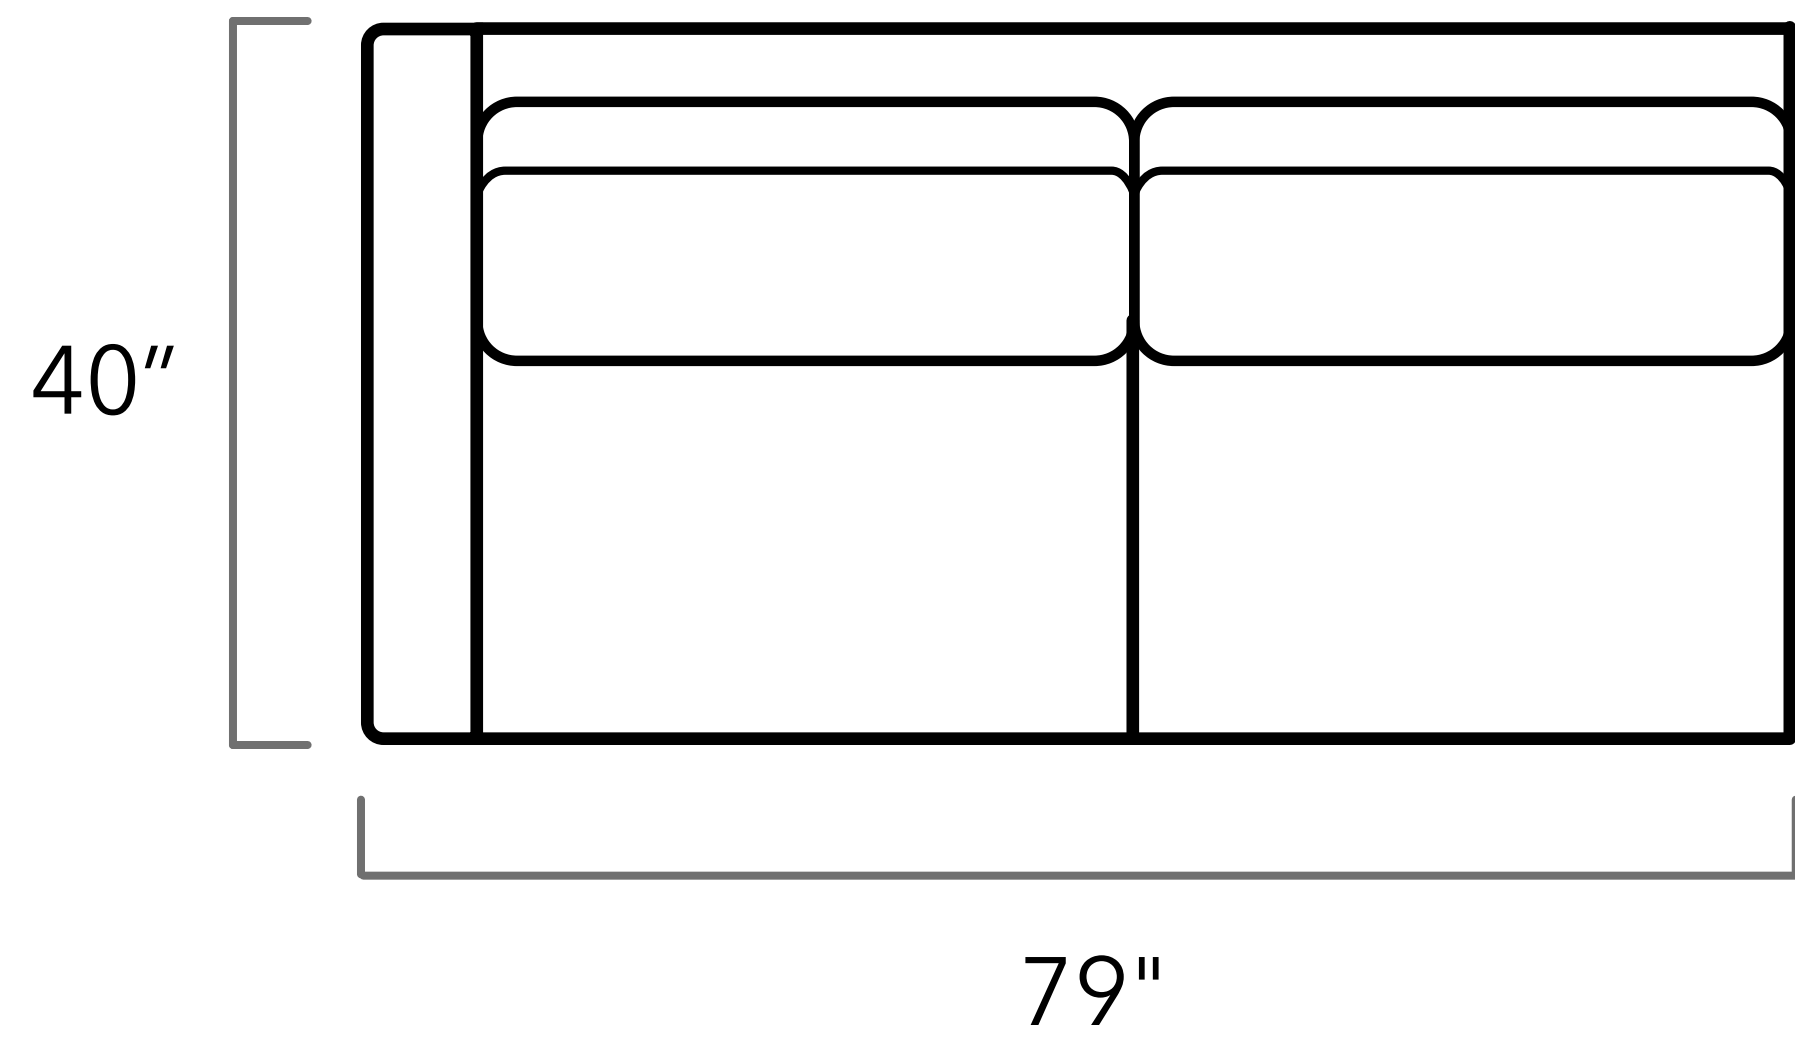

Trevor

LAF 1ARM SOFA (2/2)