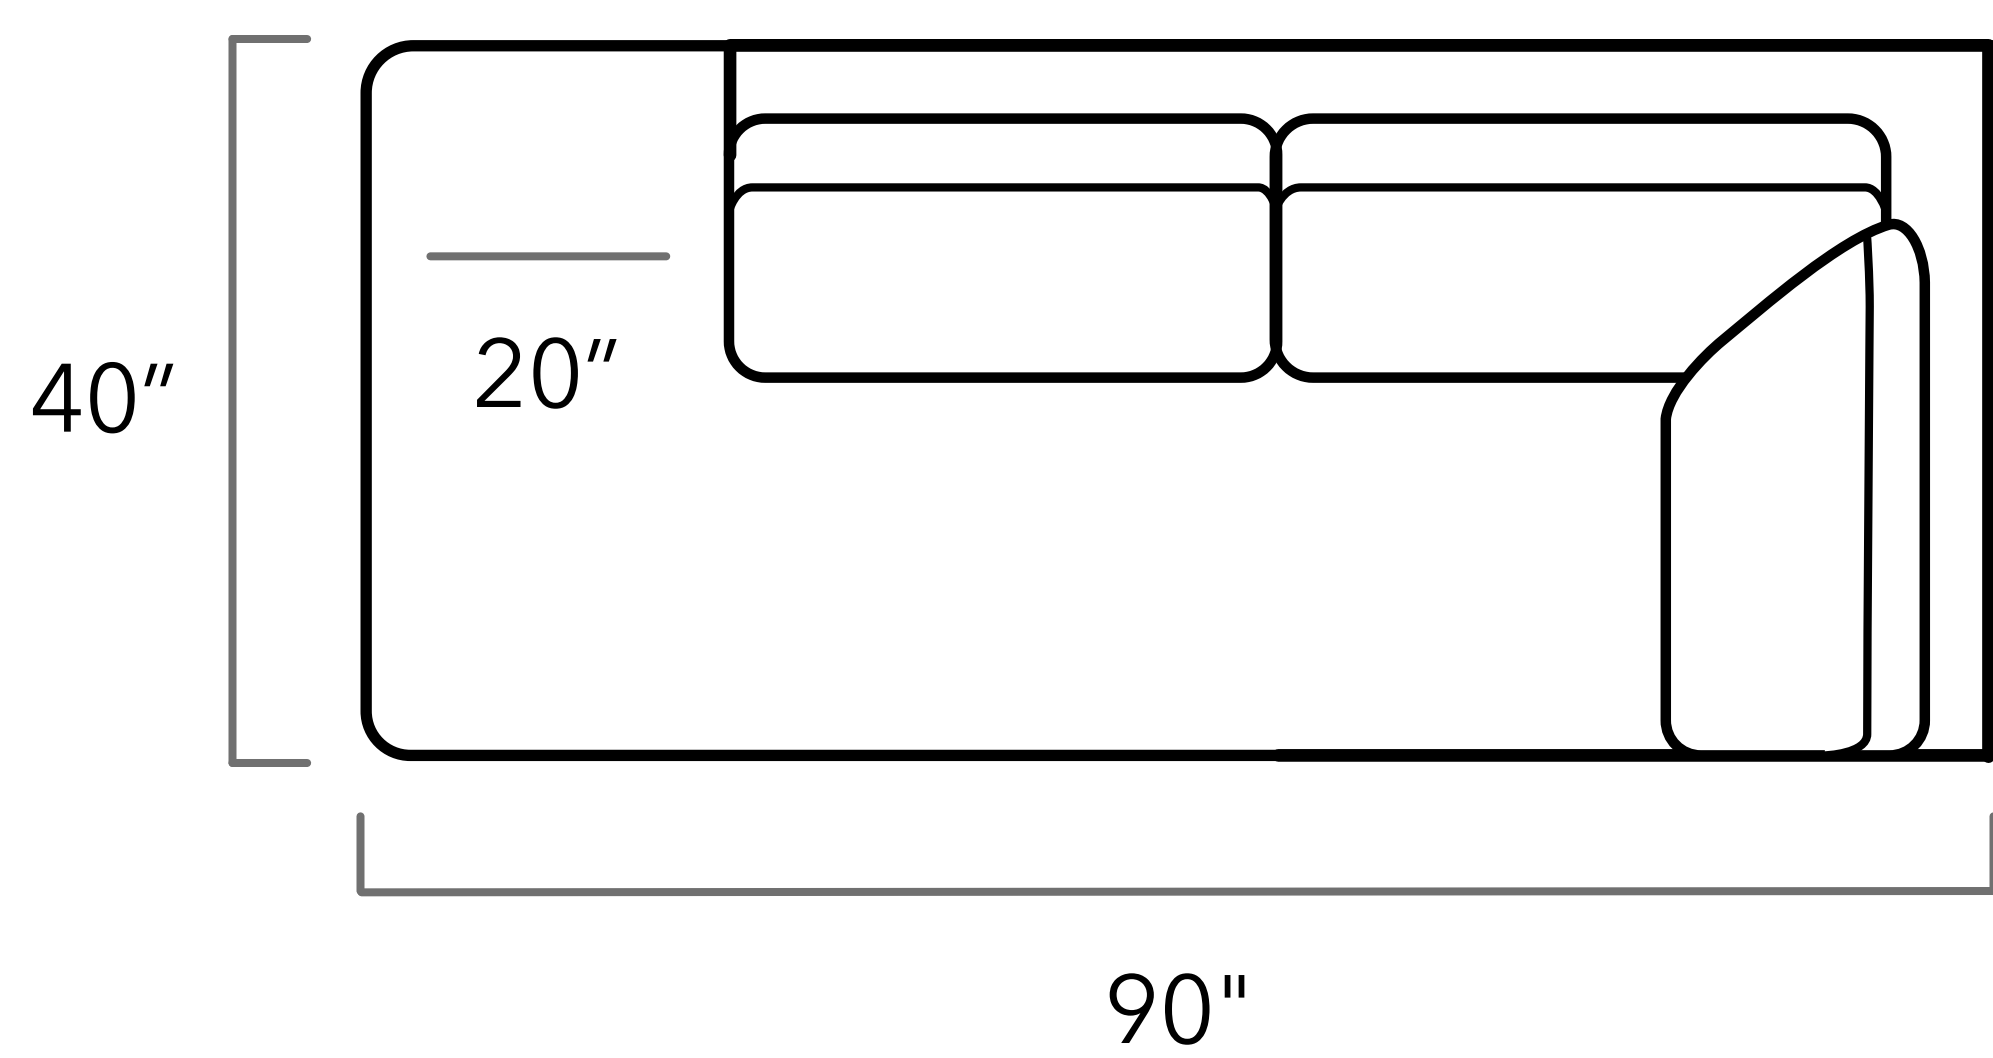

LF BUMPER WITH RETURN (3/1)