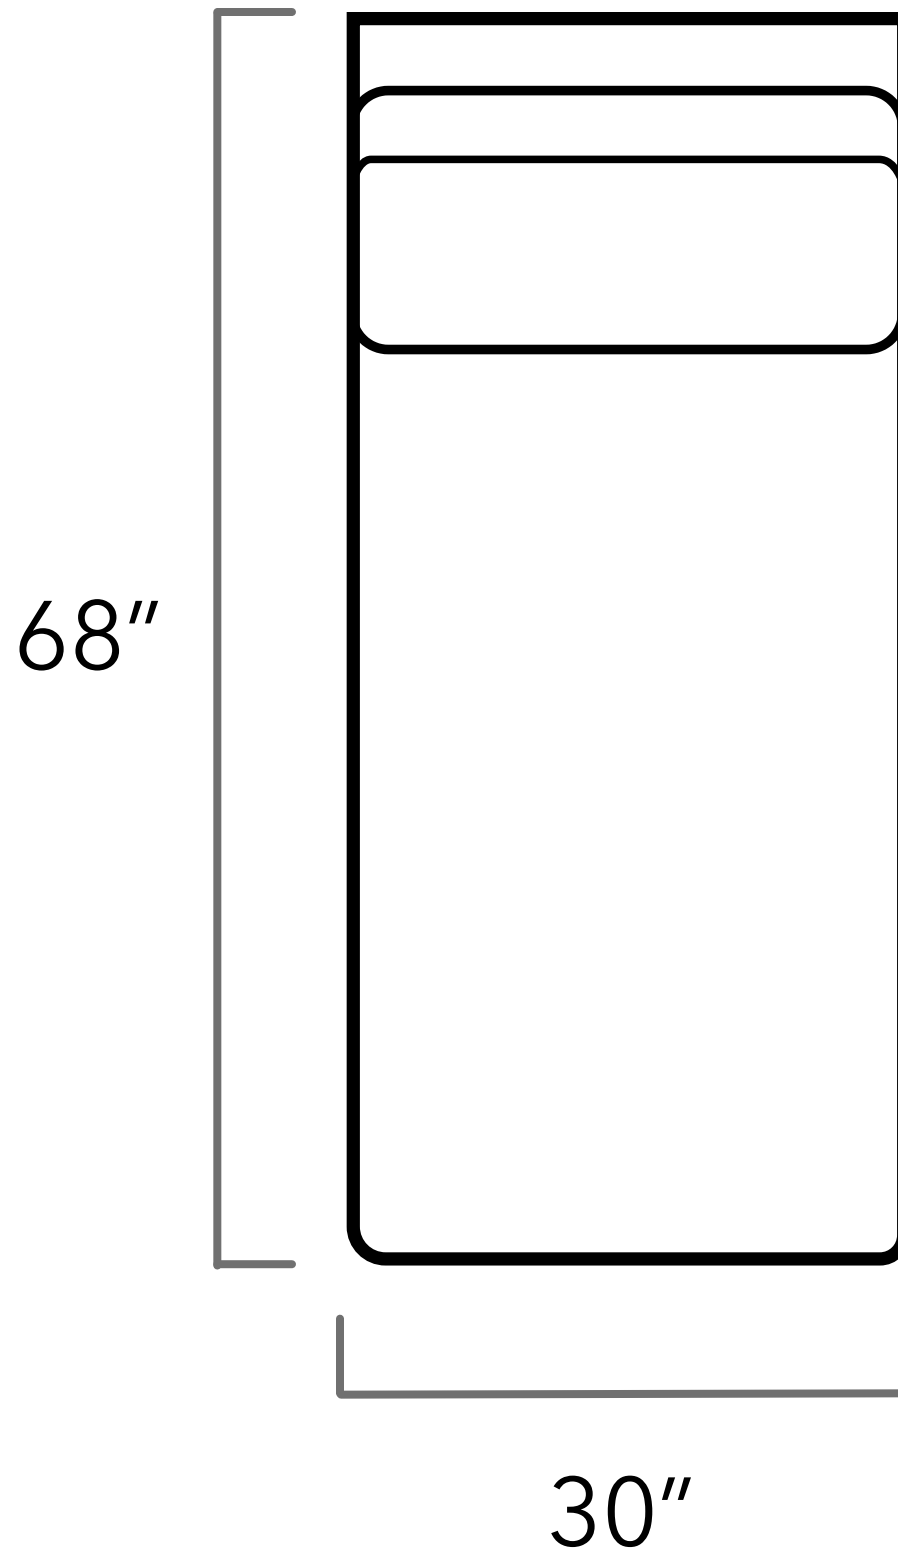

ARMLESS CHAISE