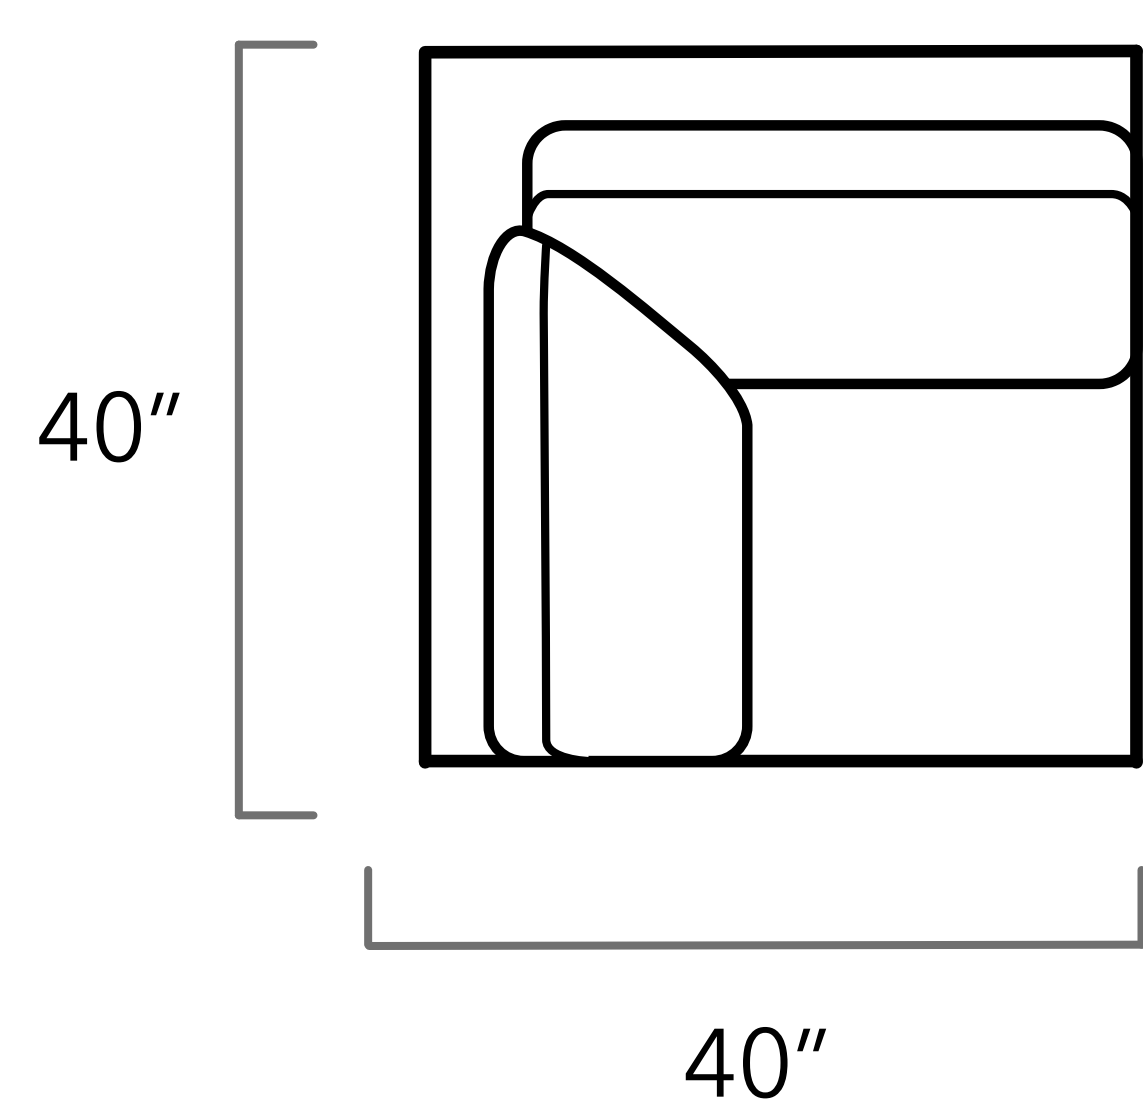

LAF 1 ARM CHAISE

SQUARE CORNER