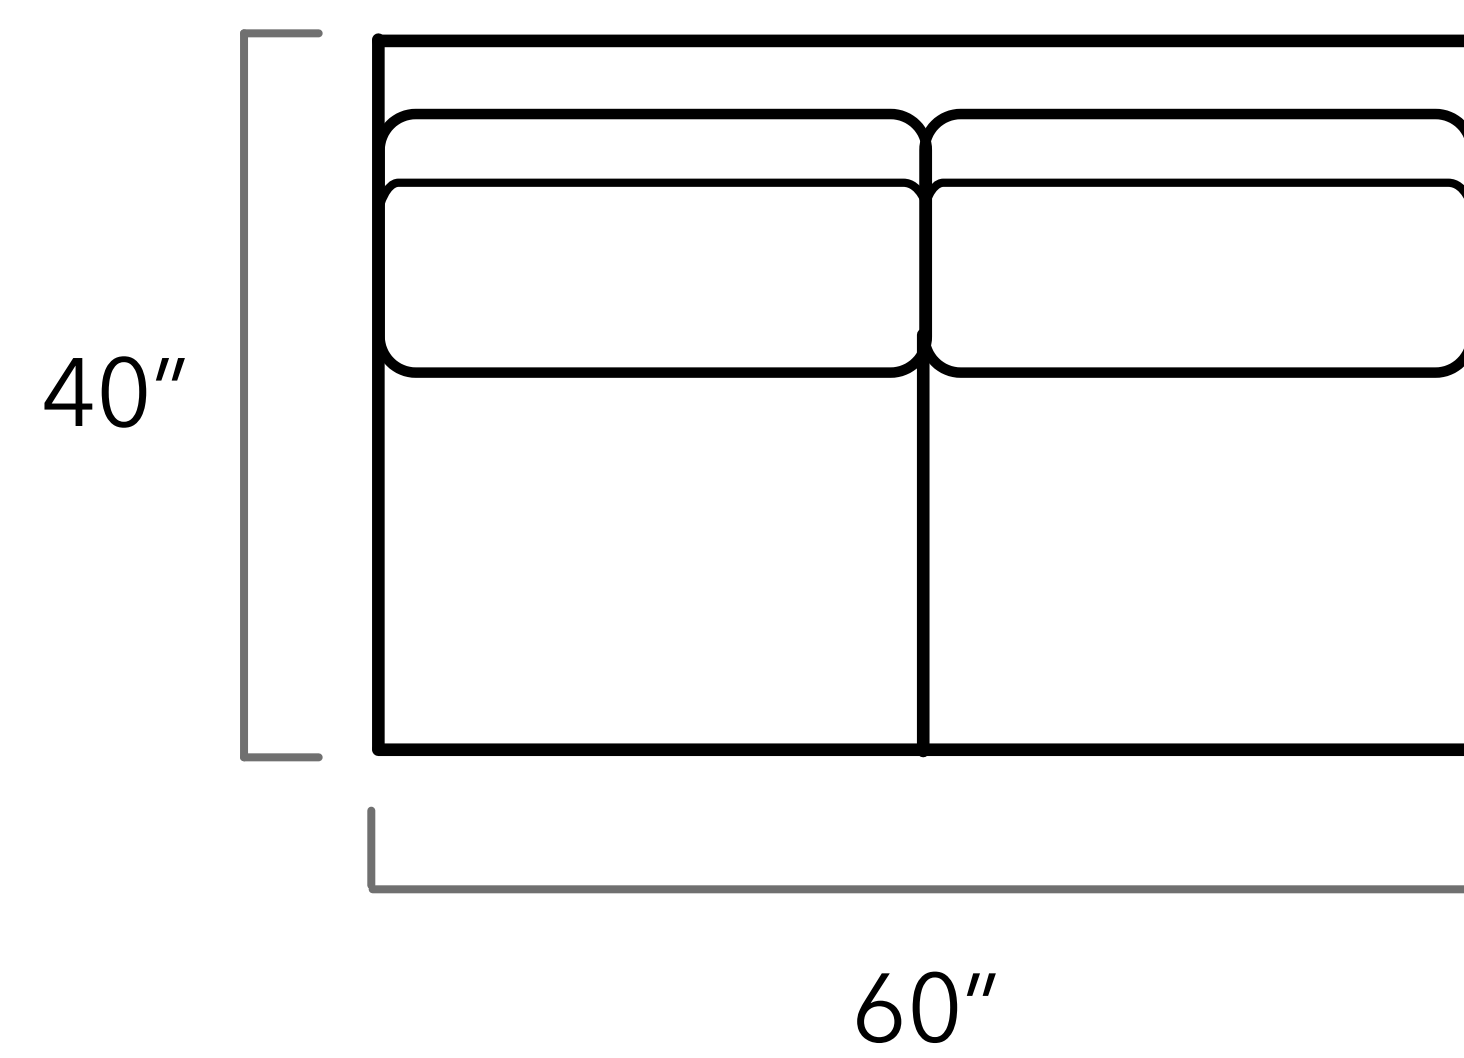

ARMLESS LOVESEAT (2/2)