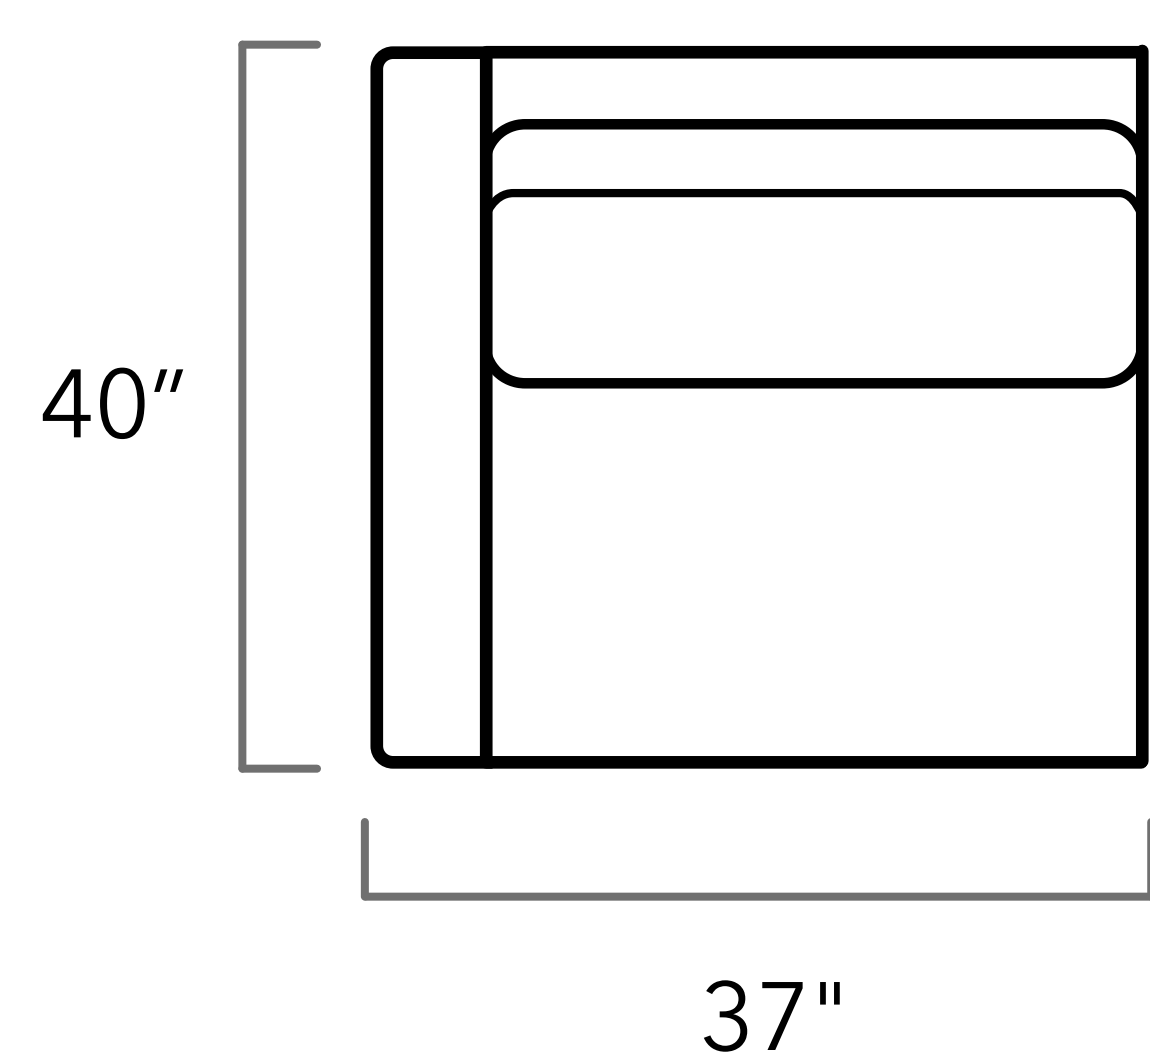

LAF SOFA WITH RETURN (4/3)

LAF 1 ARM CHAIR