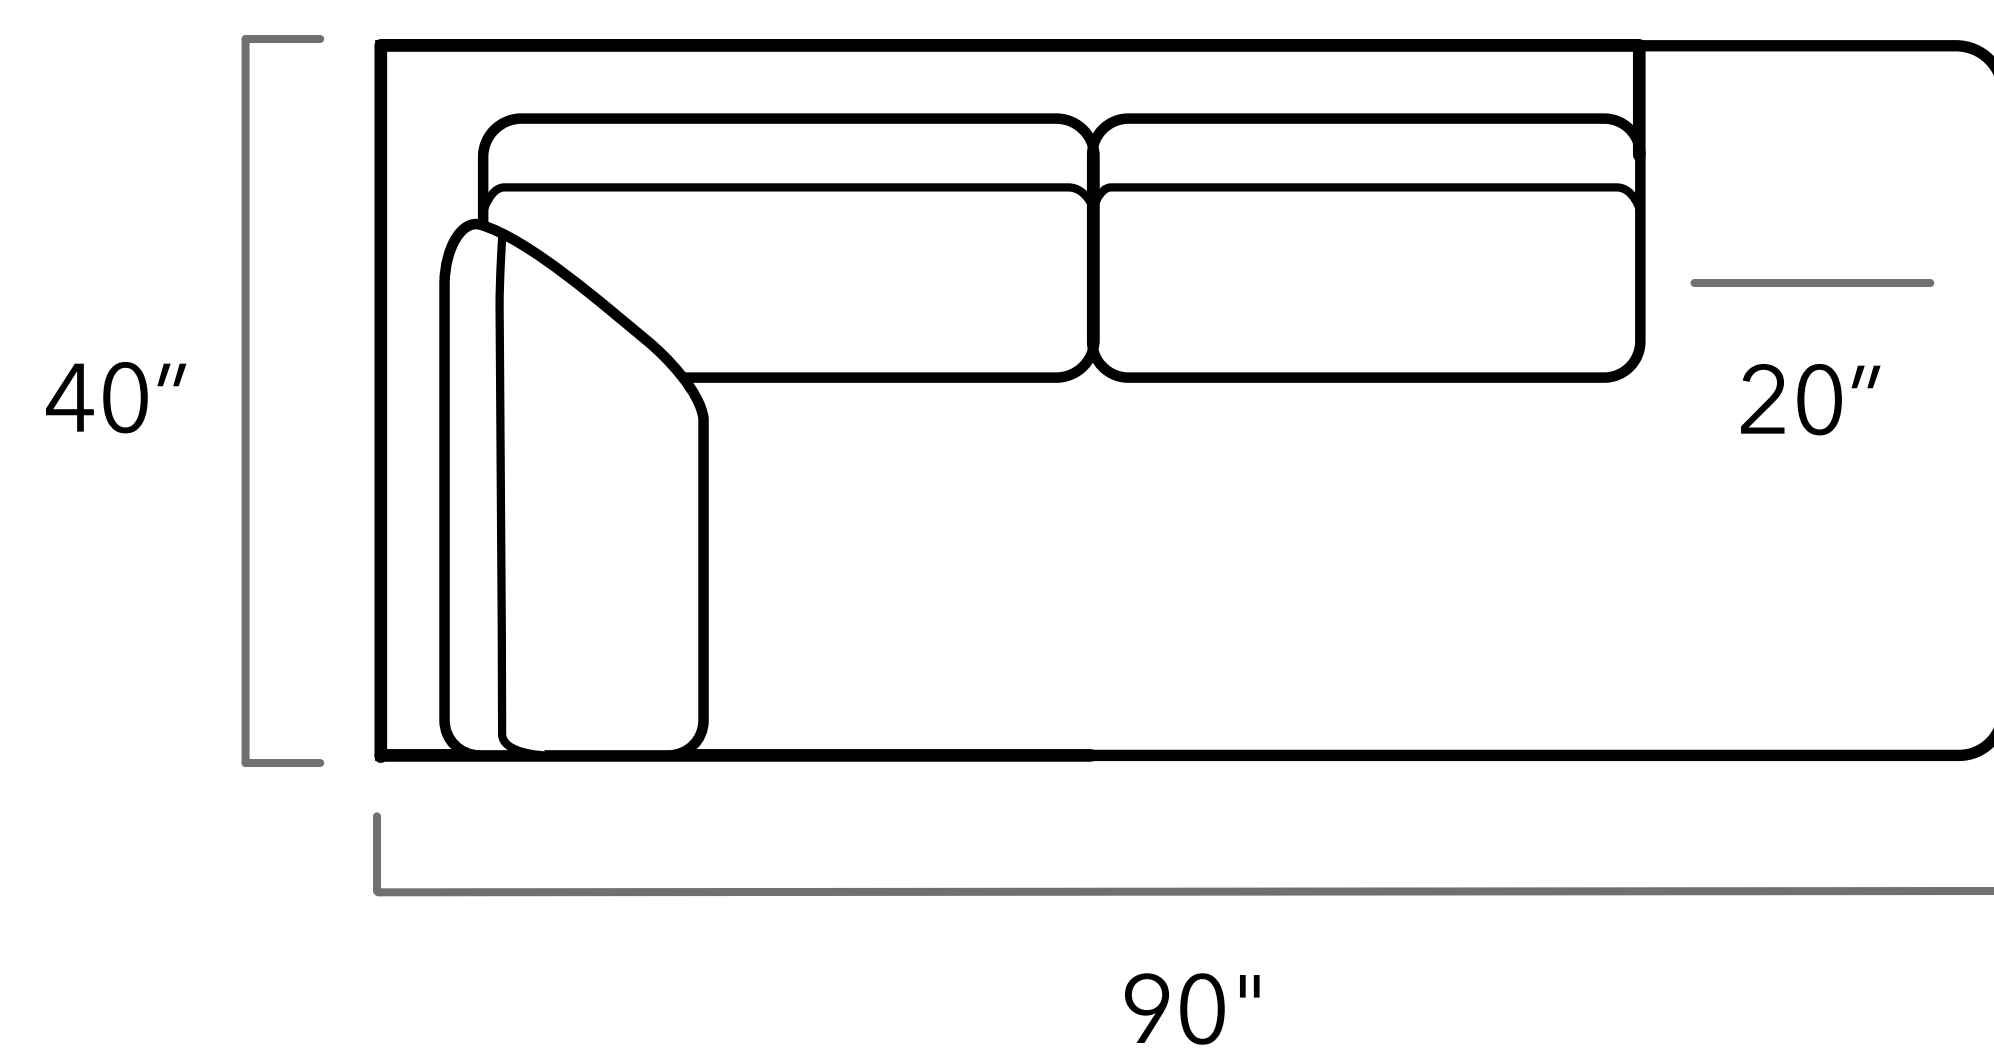

RF BUMPER WITH RETURN (3/1)