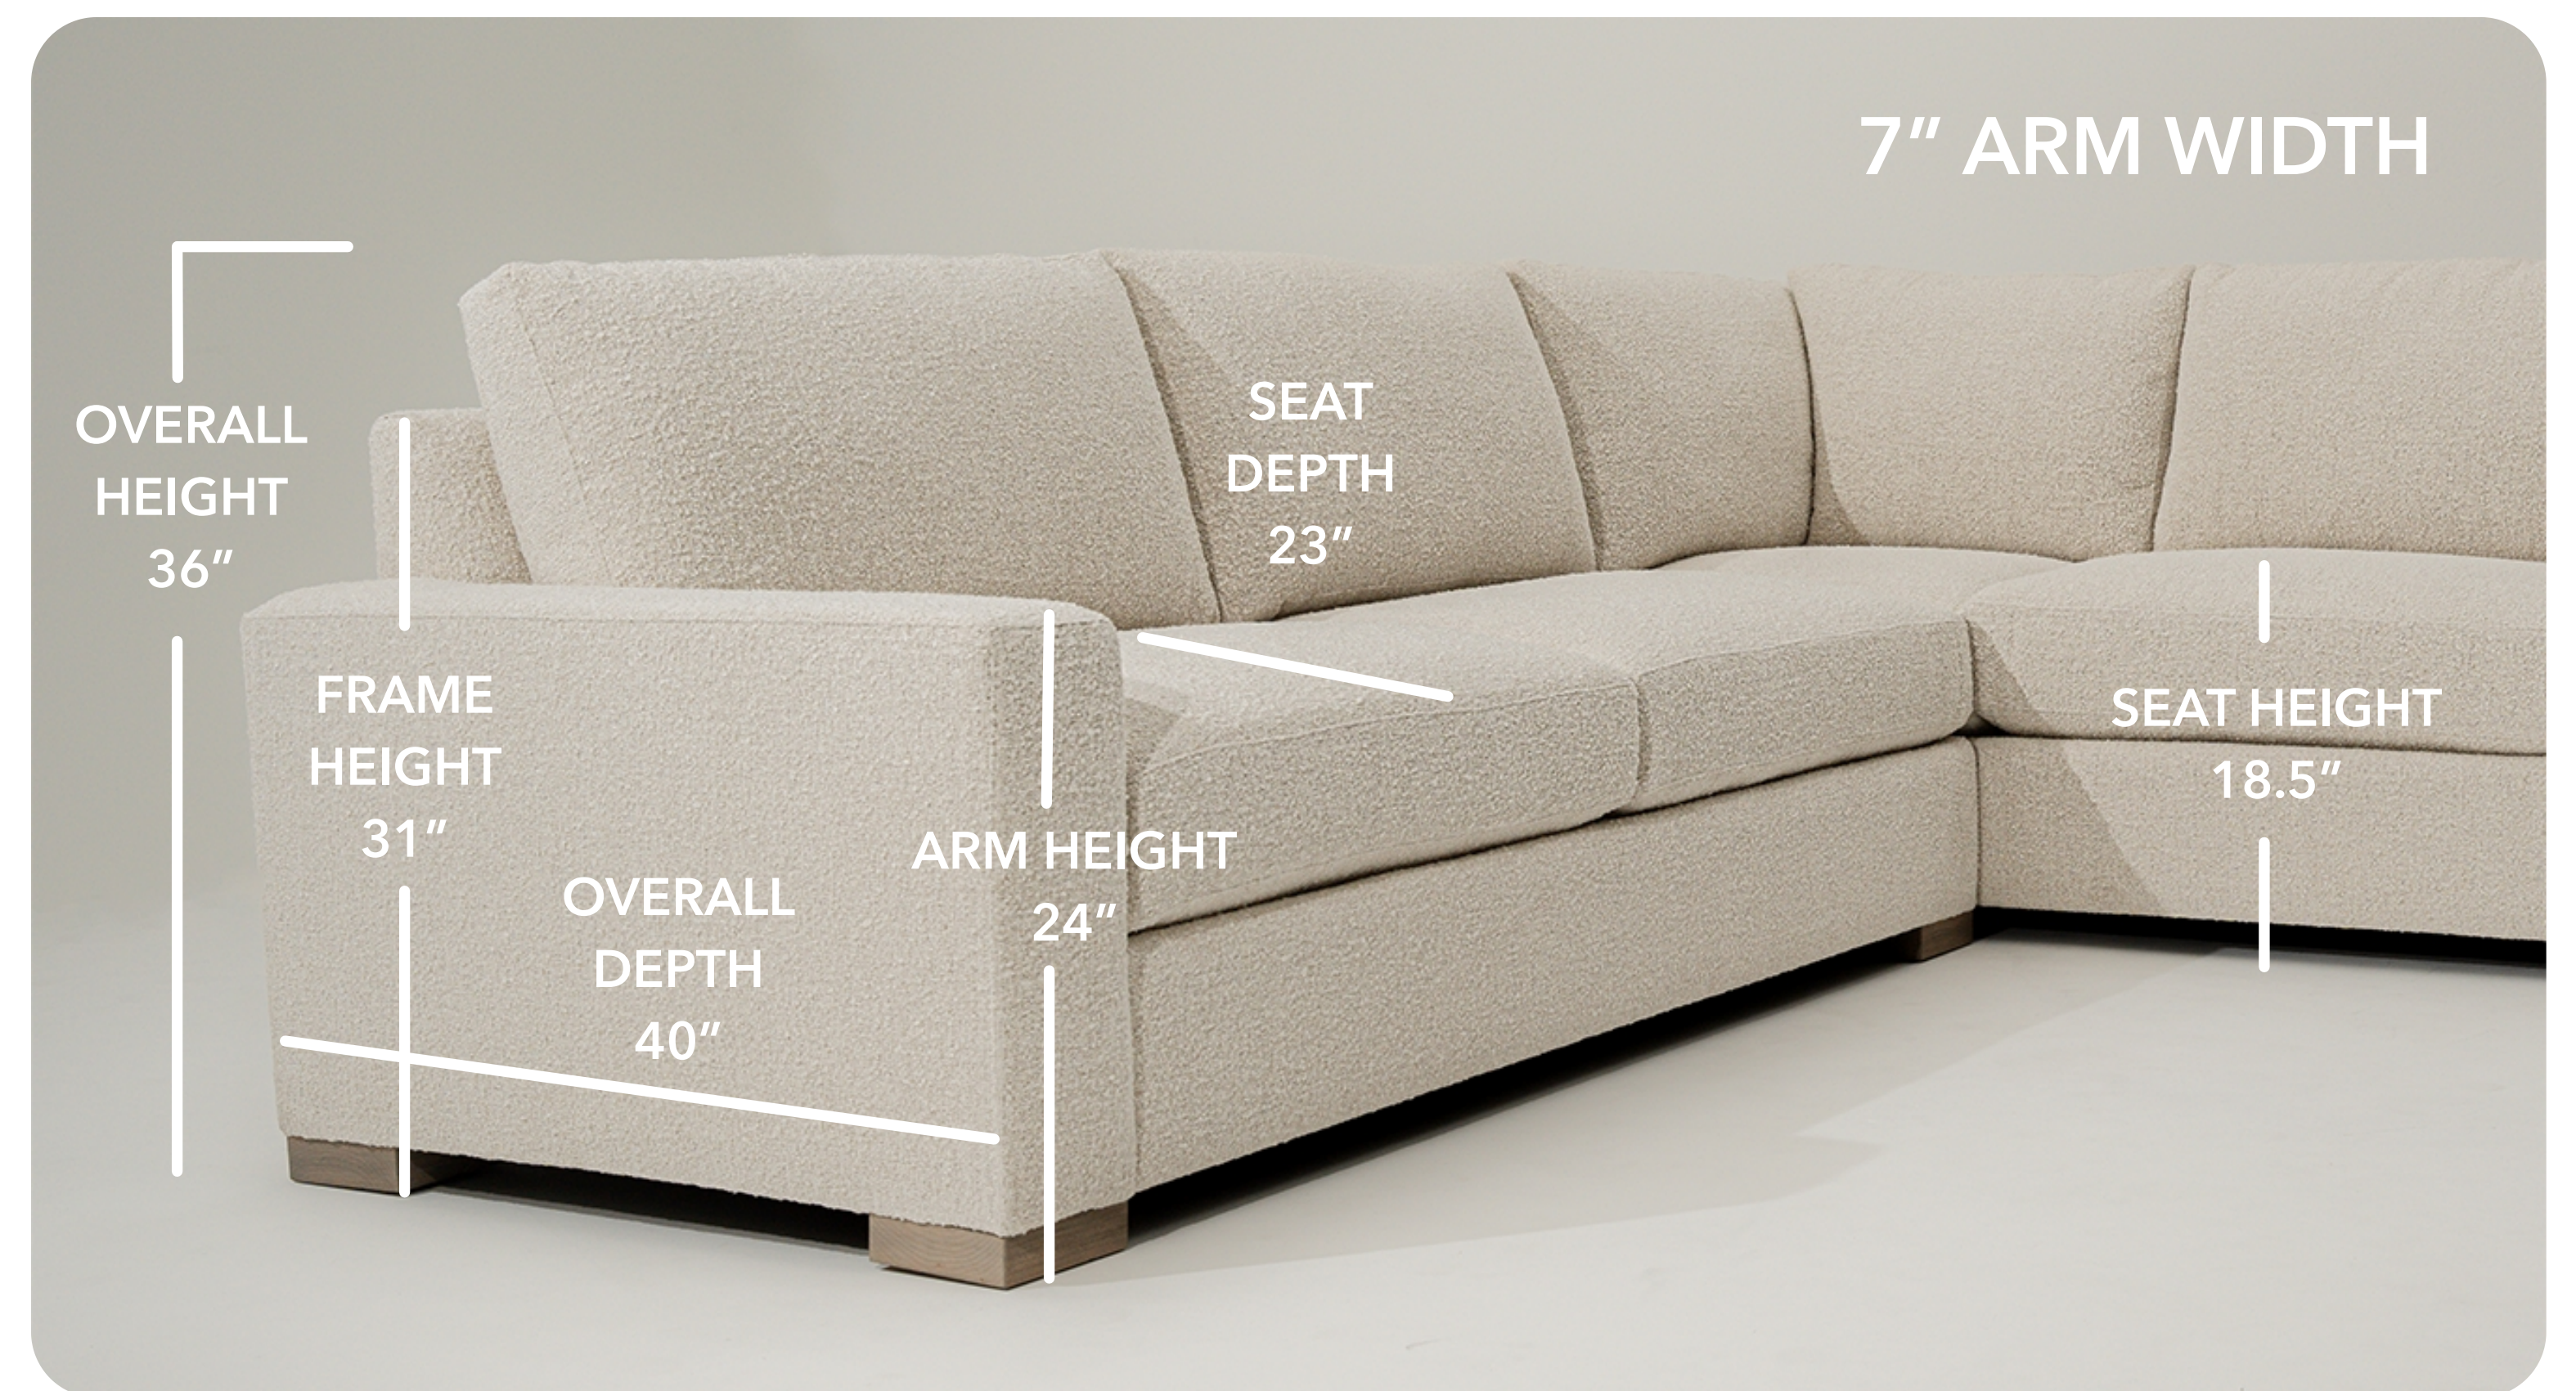

CLASSIX

Trevor

Scan the QR code to access our product page online.

CUSTOM SIZING AVAILABLE

Top View Specifications | Scale: 1/4" = 1 ft.

All dimensions are approximate as everything is crafted by hand.

Trevor

LAF 1ARM SOFA (2/2)

ARMLESS SOFA (2/2)

RAF 1ARM SOFA (2/2)

LAF 1ARM SOFA (2/1)

ARMLESS SOFA (2/1)

RAF 1ARM SOFA (2/1)

LAF 1ARM LOVESEAT (2/2)

ARMLESS LOVESEAT (2/2)

RAF 1ARM LOVESEAT (2/2)

LAF 1ARM LOVESEAT (2/1)

ARMLESS LOVESEAT (2/1)

RAF 1ARM LOVESEAT (2/1)

LAF 1 ARM CHAIR

ARMLESS CHAIR

RAF 1ARM CHAIR

Trevor

SQUARE OTTOMAN

RECTANGULAR OTTOMAN