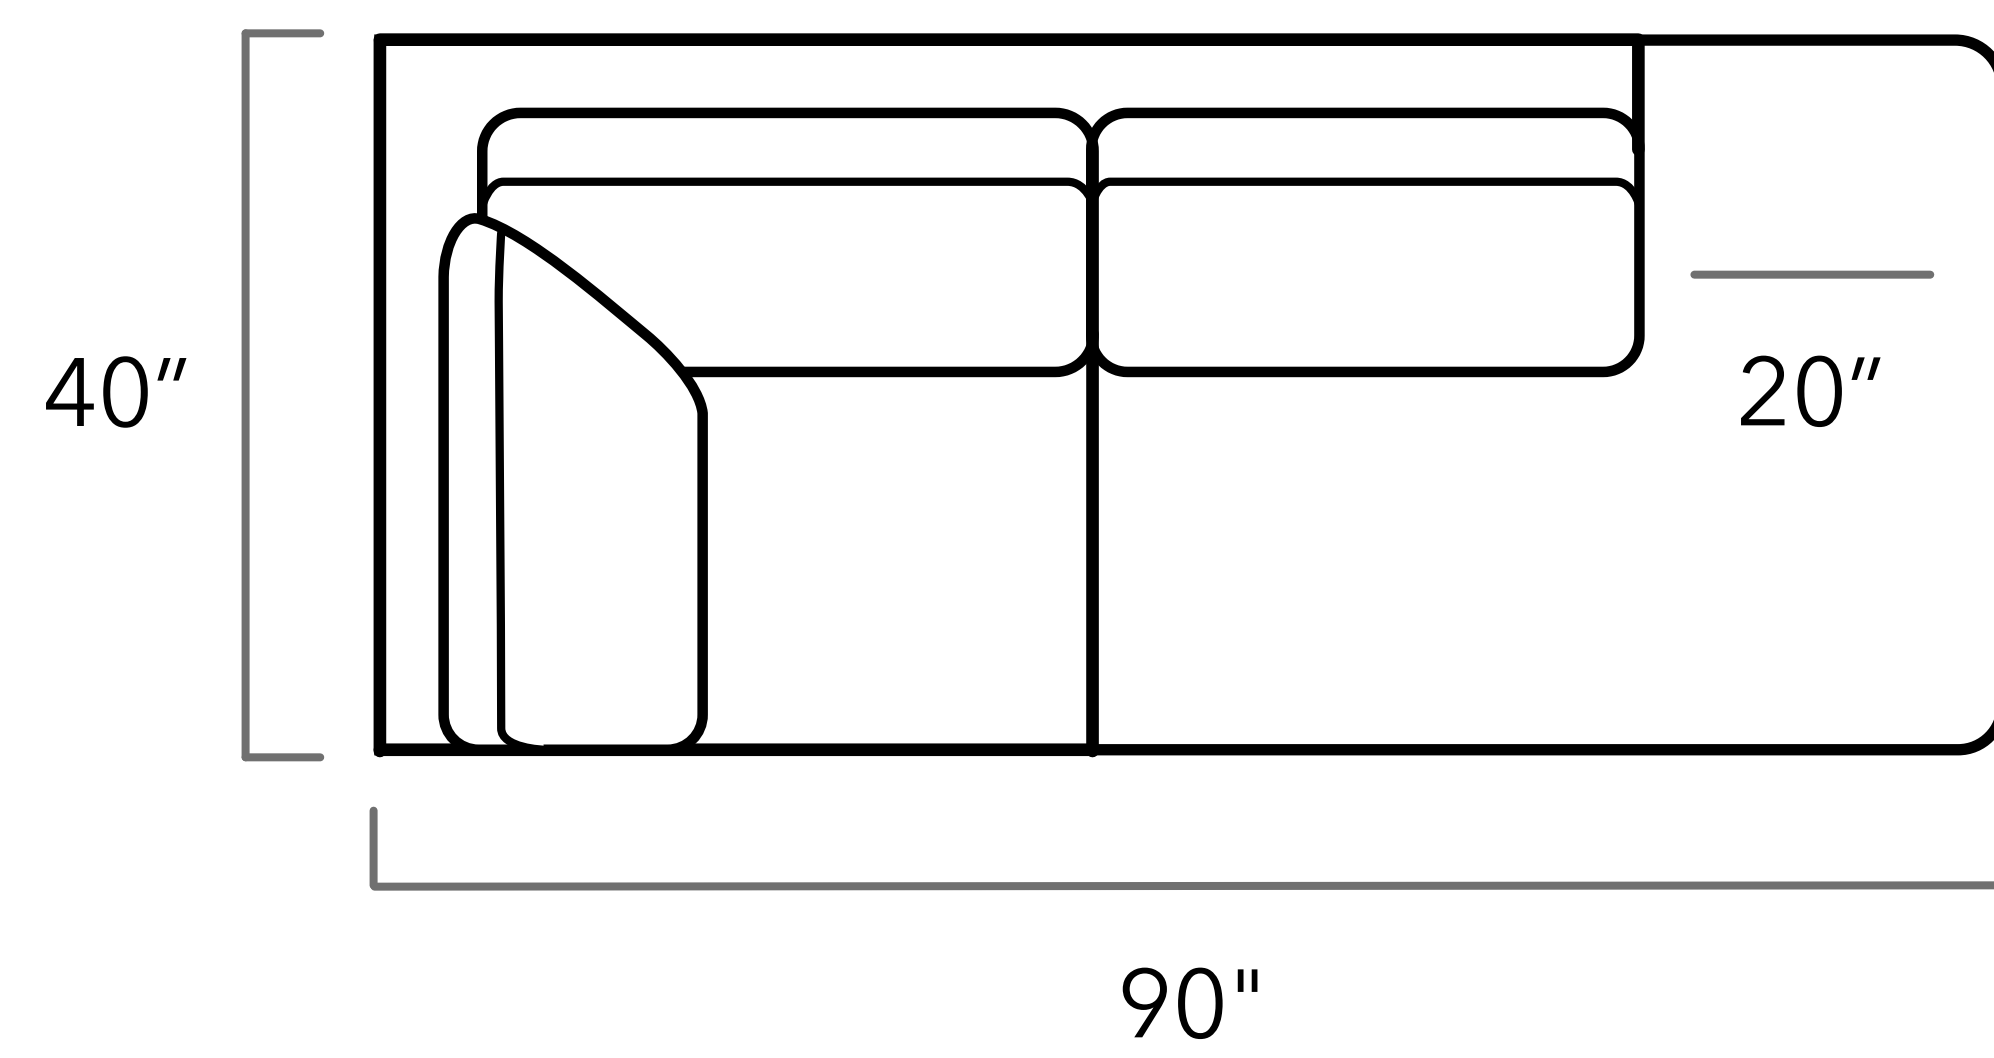

RF BUMPER WITH RETURN (3/2)