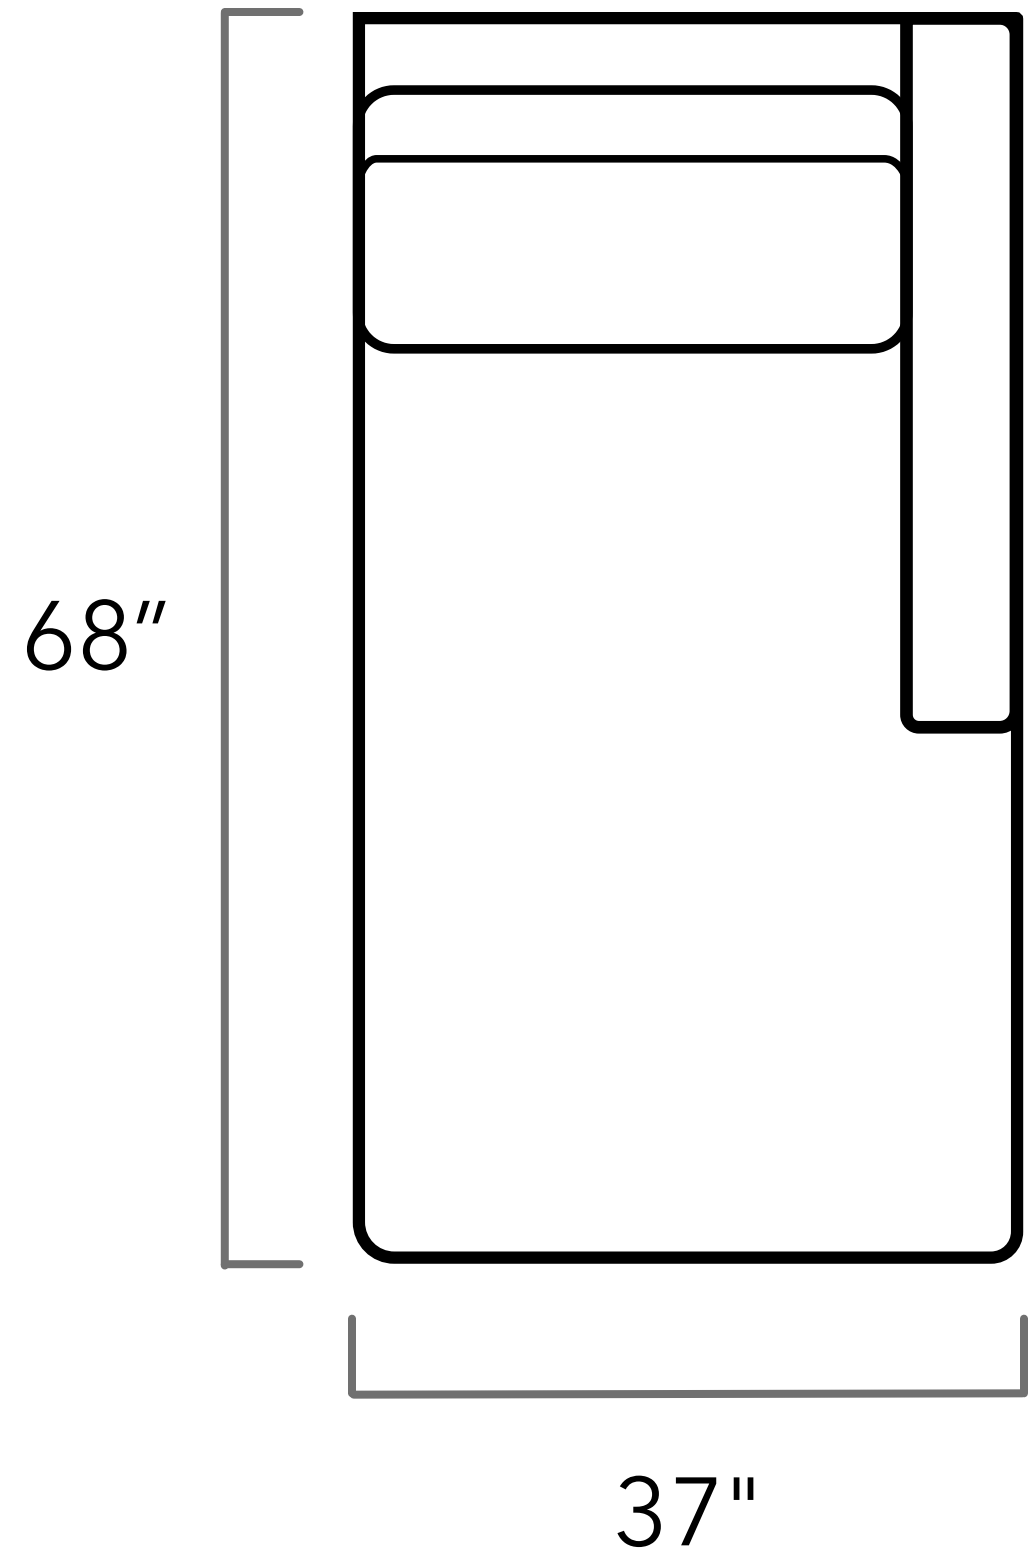

RAF 1 ARM CHAISE