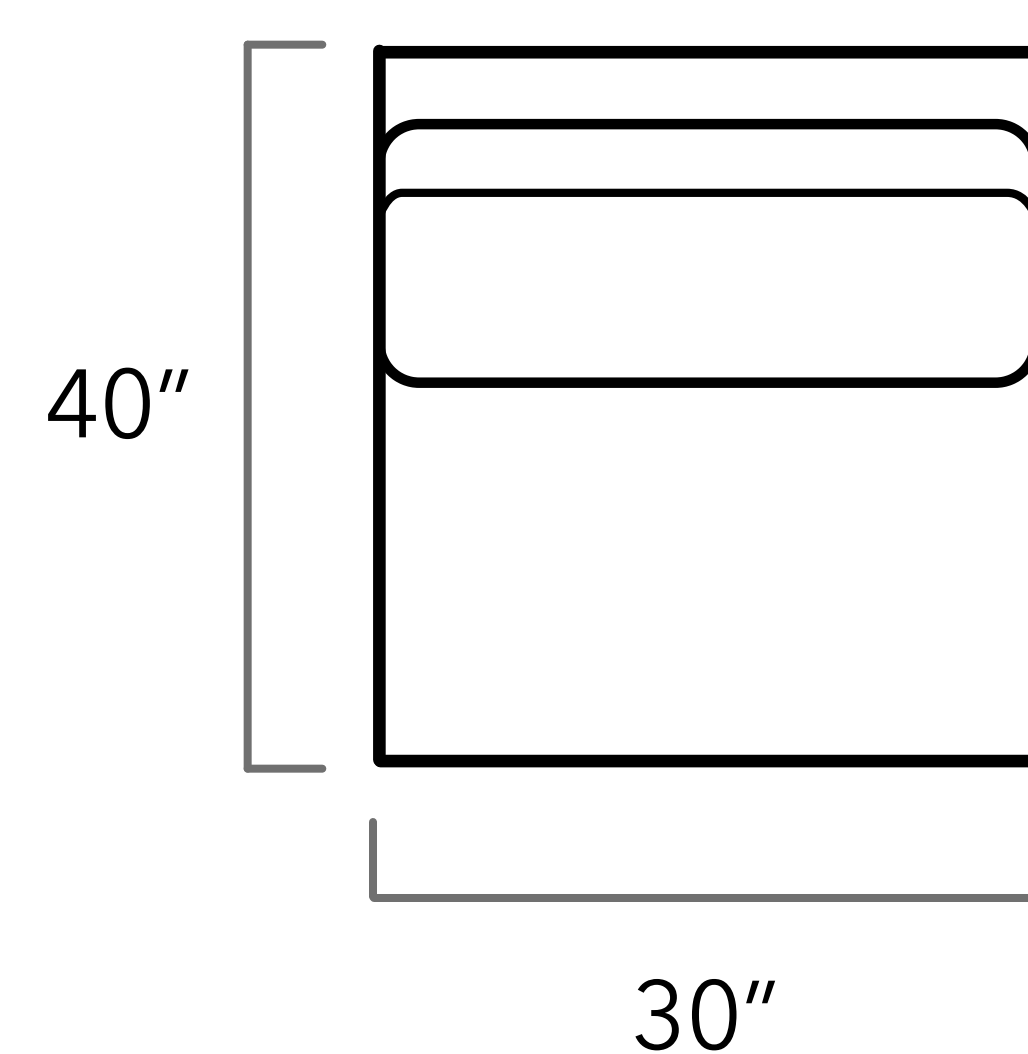

ARMLESS CHAIR