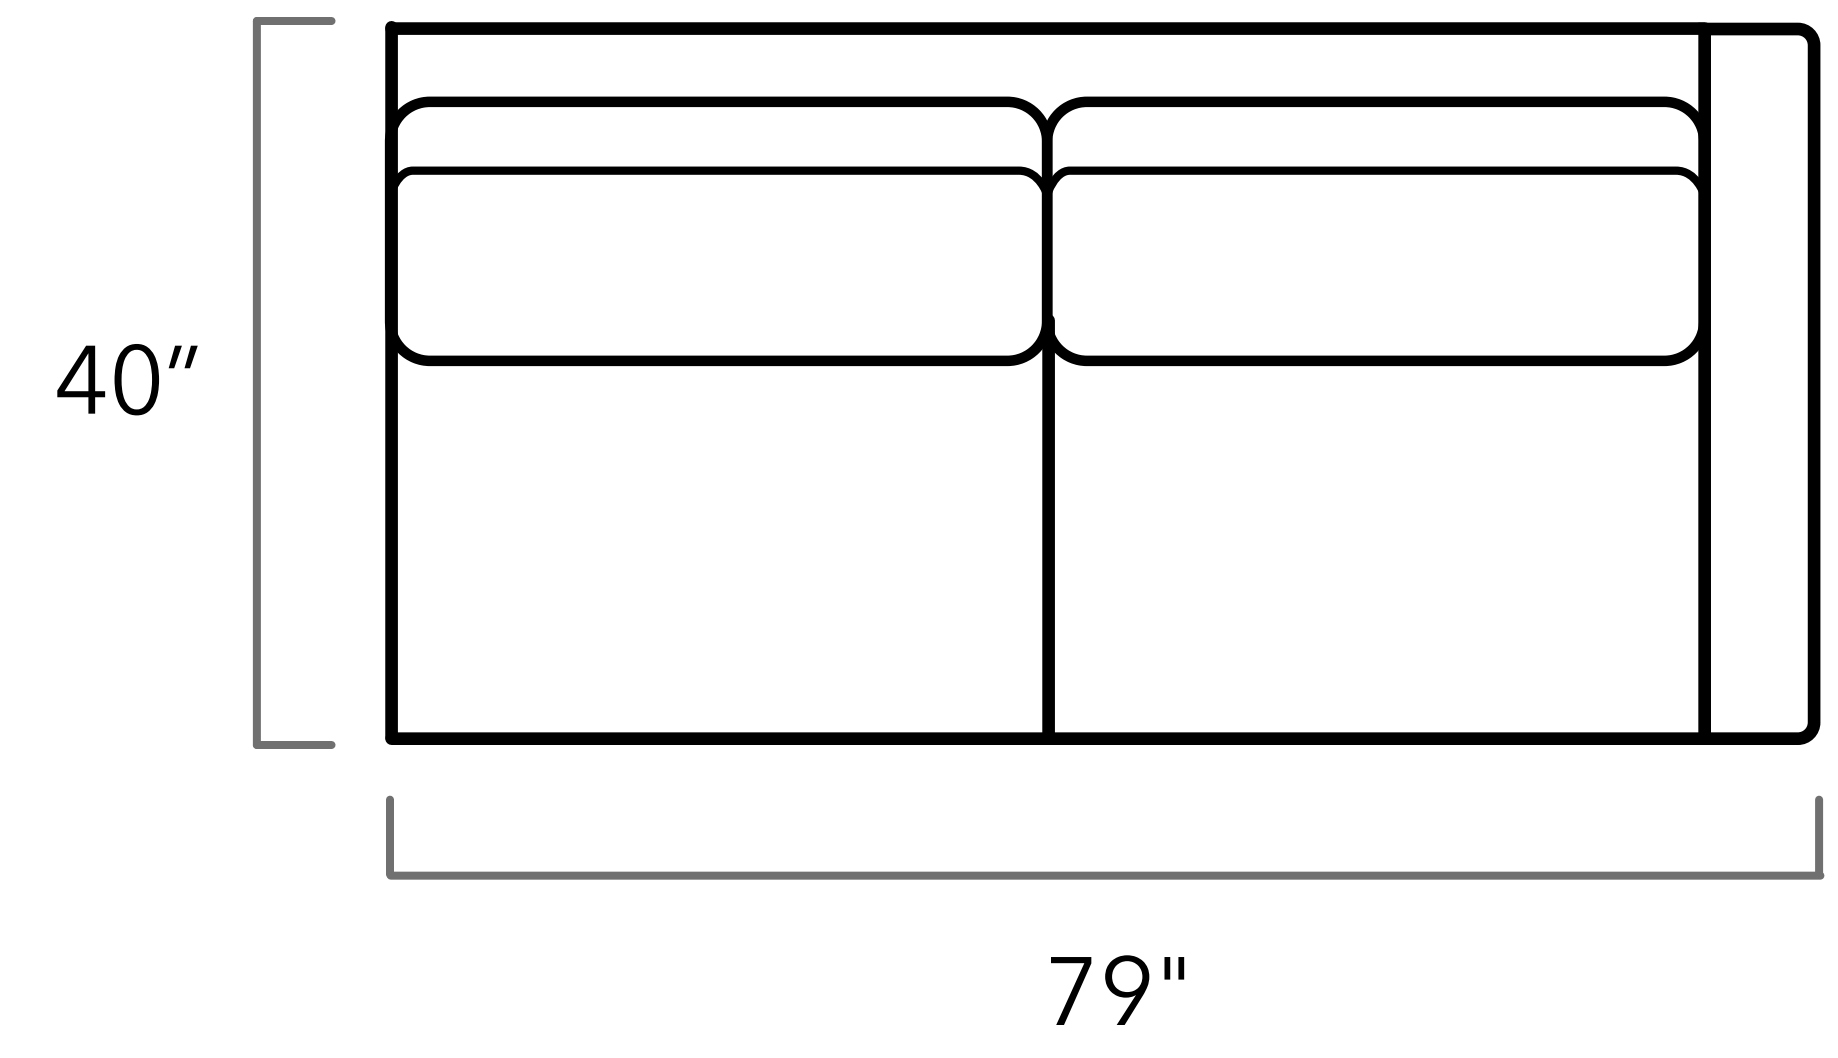

RAF 1ARM SOFA (2/2)