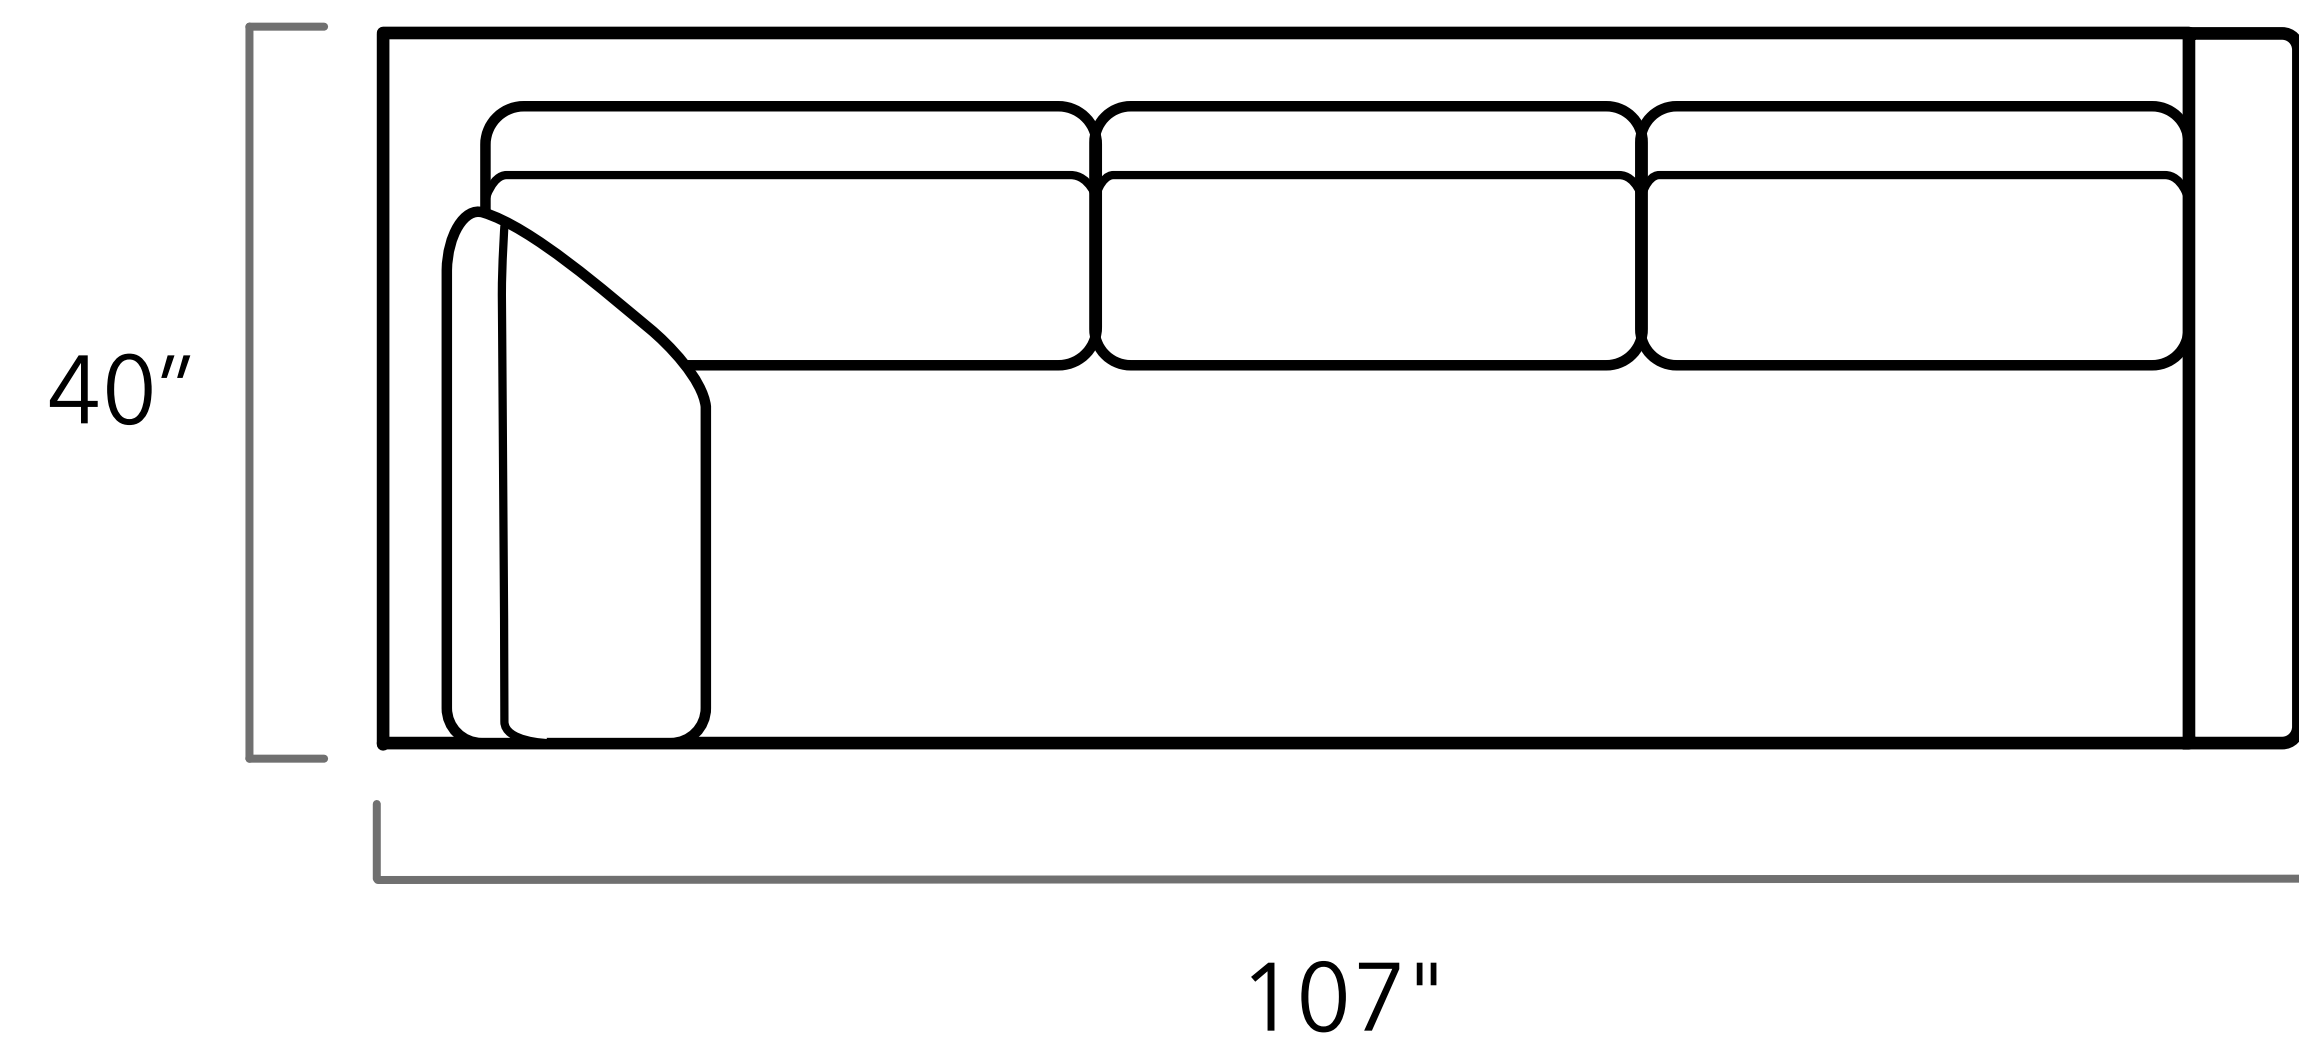

RAF SOFA WITH RETURN (4/1)