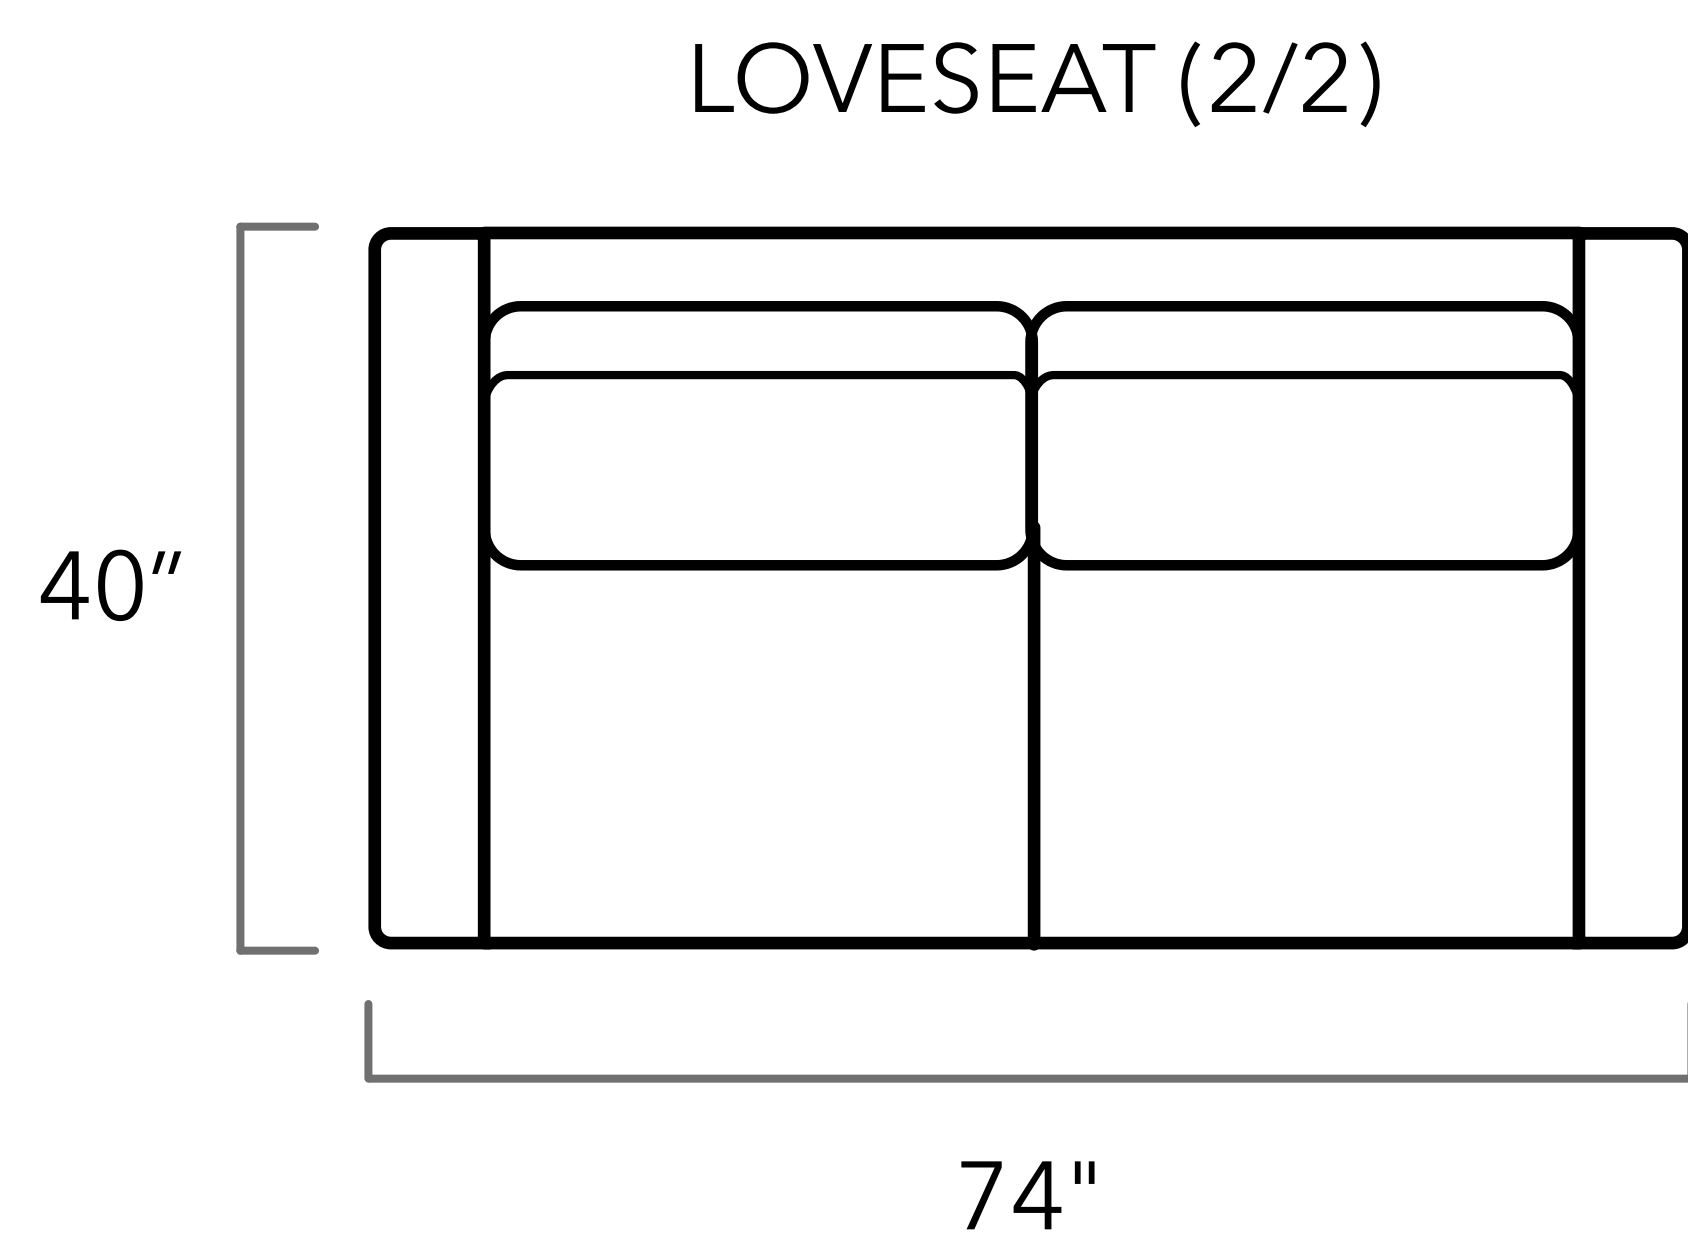

CLASSIX

Trevor

Scan the QR code to access our product page online.

CUSTOM SIZING AVAILABLE

Top View Specifications | Scale: 1/4" = 1 ft.

All dimensions are approximate as everything is crafted by hand.

Trevor

LAF 1ARM SOFA (2/2)

ARMLESS SOFA (2/2)

RAF 1ARM SOFA (2/2)

LAF 1ARM SOFA (2/1)

ARMLESS SOFA (2/1)

RAF 1ARM SOFA (2/1)

LAF 1ARM LOVESEAT (2/2)

ARMLESS LOVESEAT (2/2)

SQUARE OTTOMAN

RECTANGULAR OTTOMAN