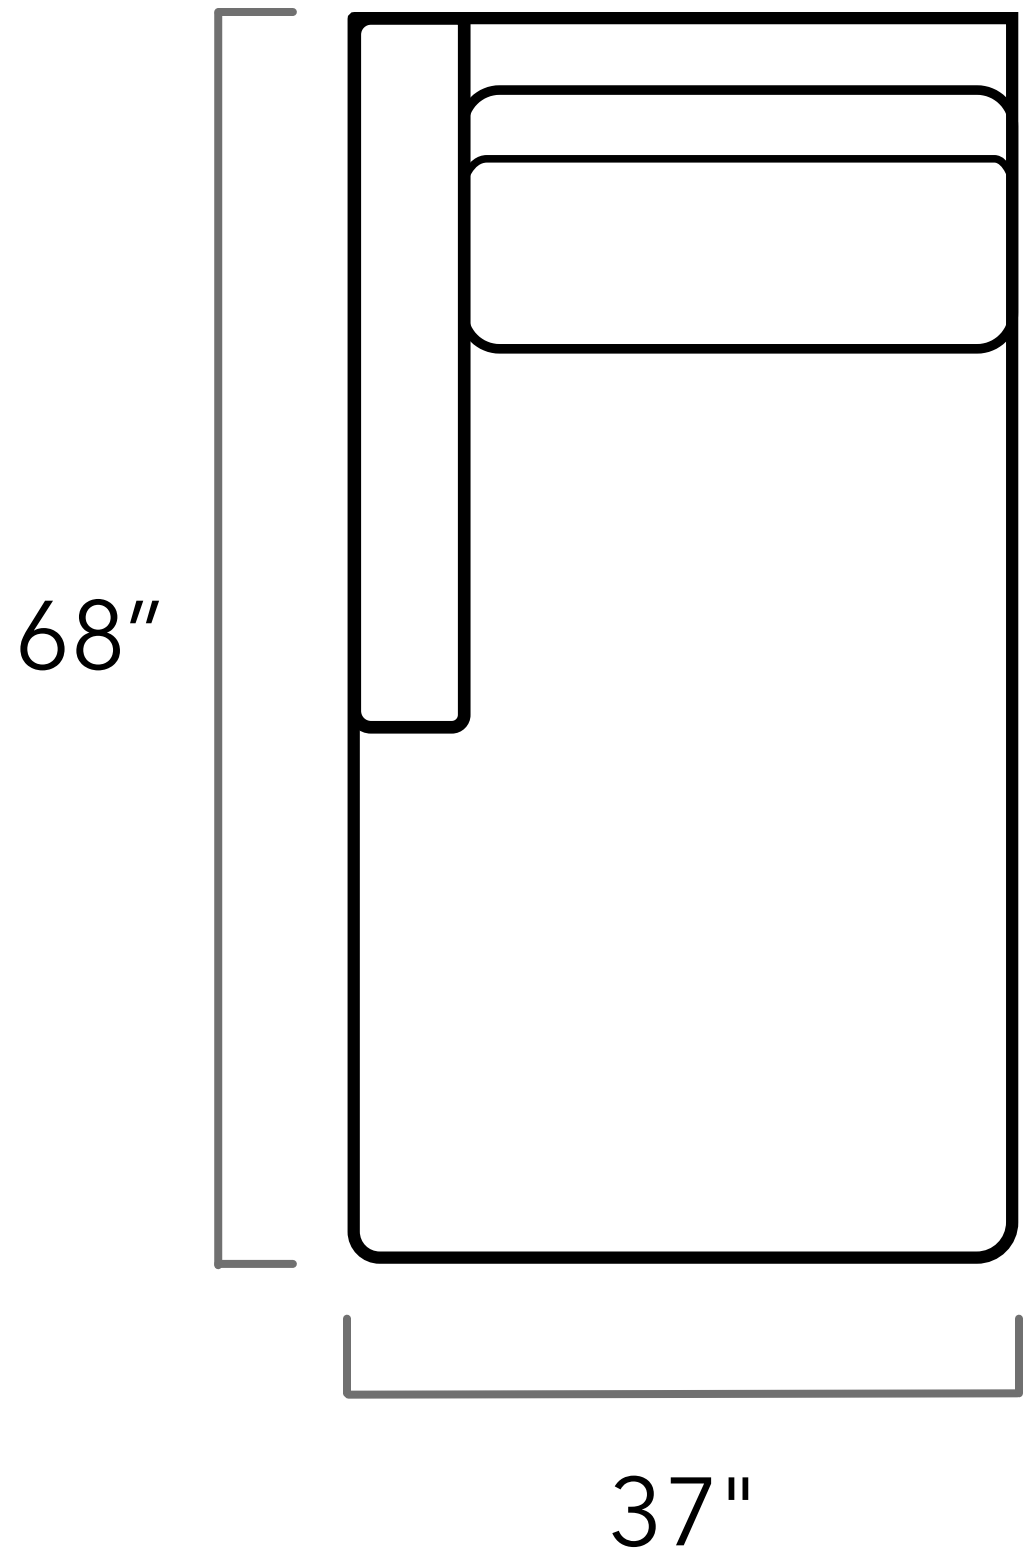

Trevor

LAF 1 ARM CHAISE