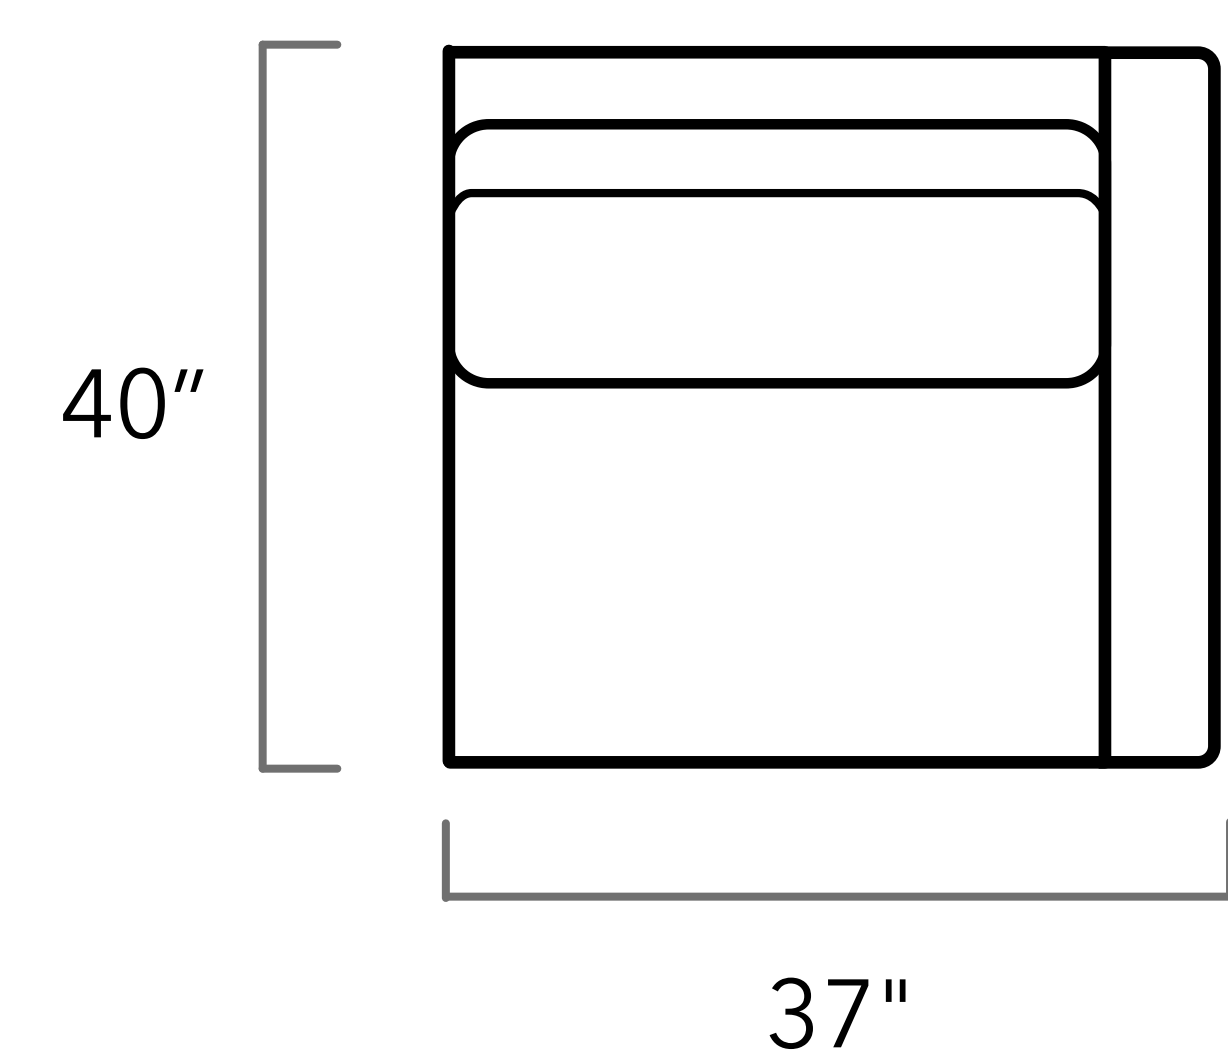

RAF SOFA WITH RETURN (4/3)

RAF 1ARM CHAIR