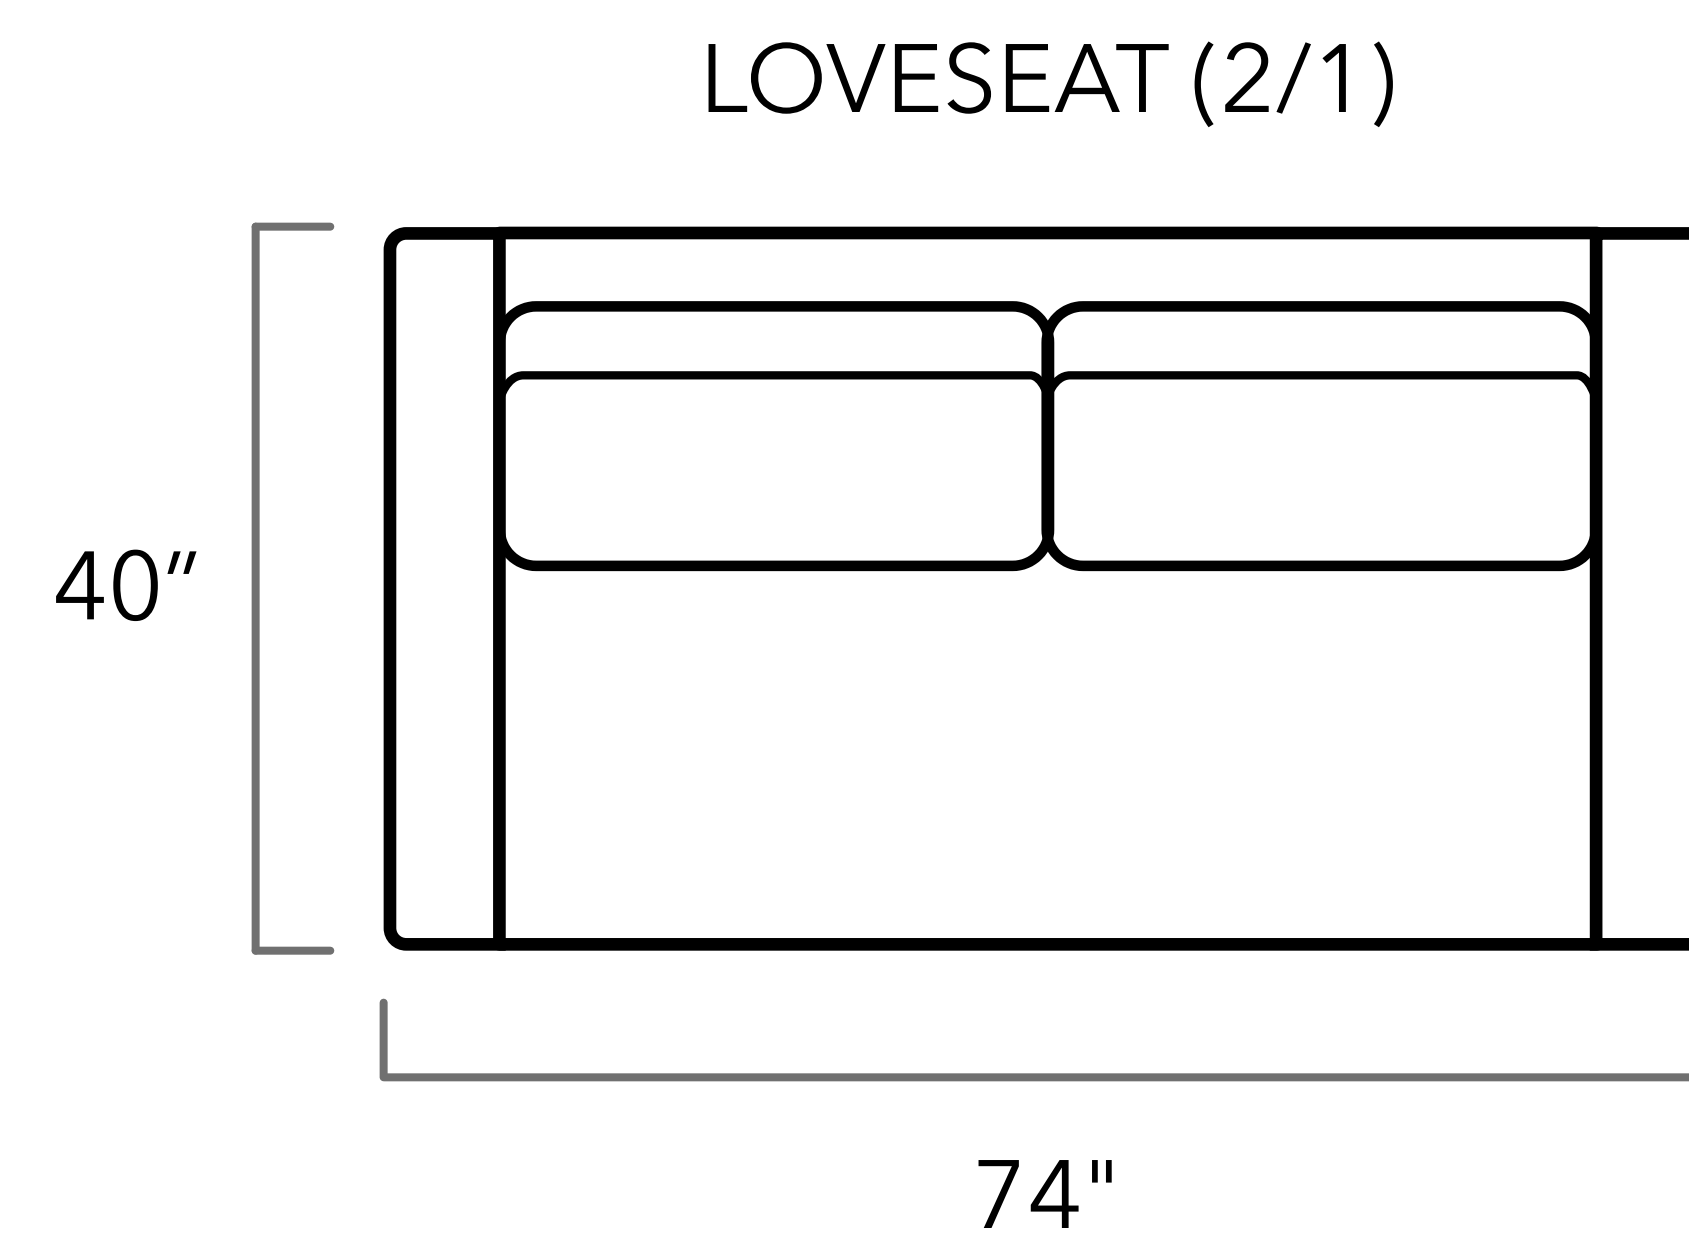

CLASSIX

Trevor

Scan the QR code to access our product page online.

CUSTOM SIZING AVAILABLE

Top View Specifications | Scale: 1/4" = 1 ft.

All dimensions are approximate as everything is crafted by hand.

Trevor

LAF 1ARM SOFA (2/2)

ARMLESS SOFA (2/2)

RAF 1ARM SOFA (2/2)

LAF 1ARM SOFA (2/1)

ARMLESS SOFA (2/1)

RAF 1ARM SOFA (2/1)

LAF 1ARM LOVESEAT (2/2)

ARMLESS LOVESEAT (2/2)

SQUARE OTTOMAN

RECTANGULAR OTTOMAN