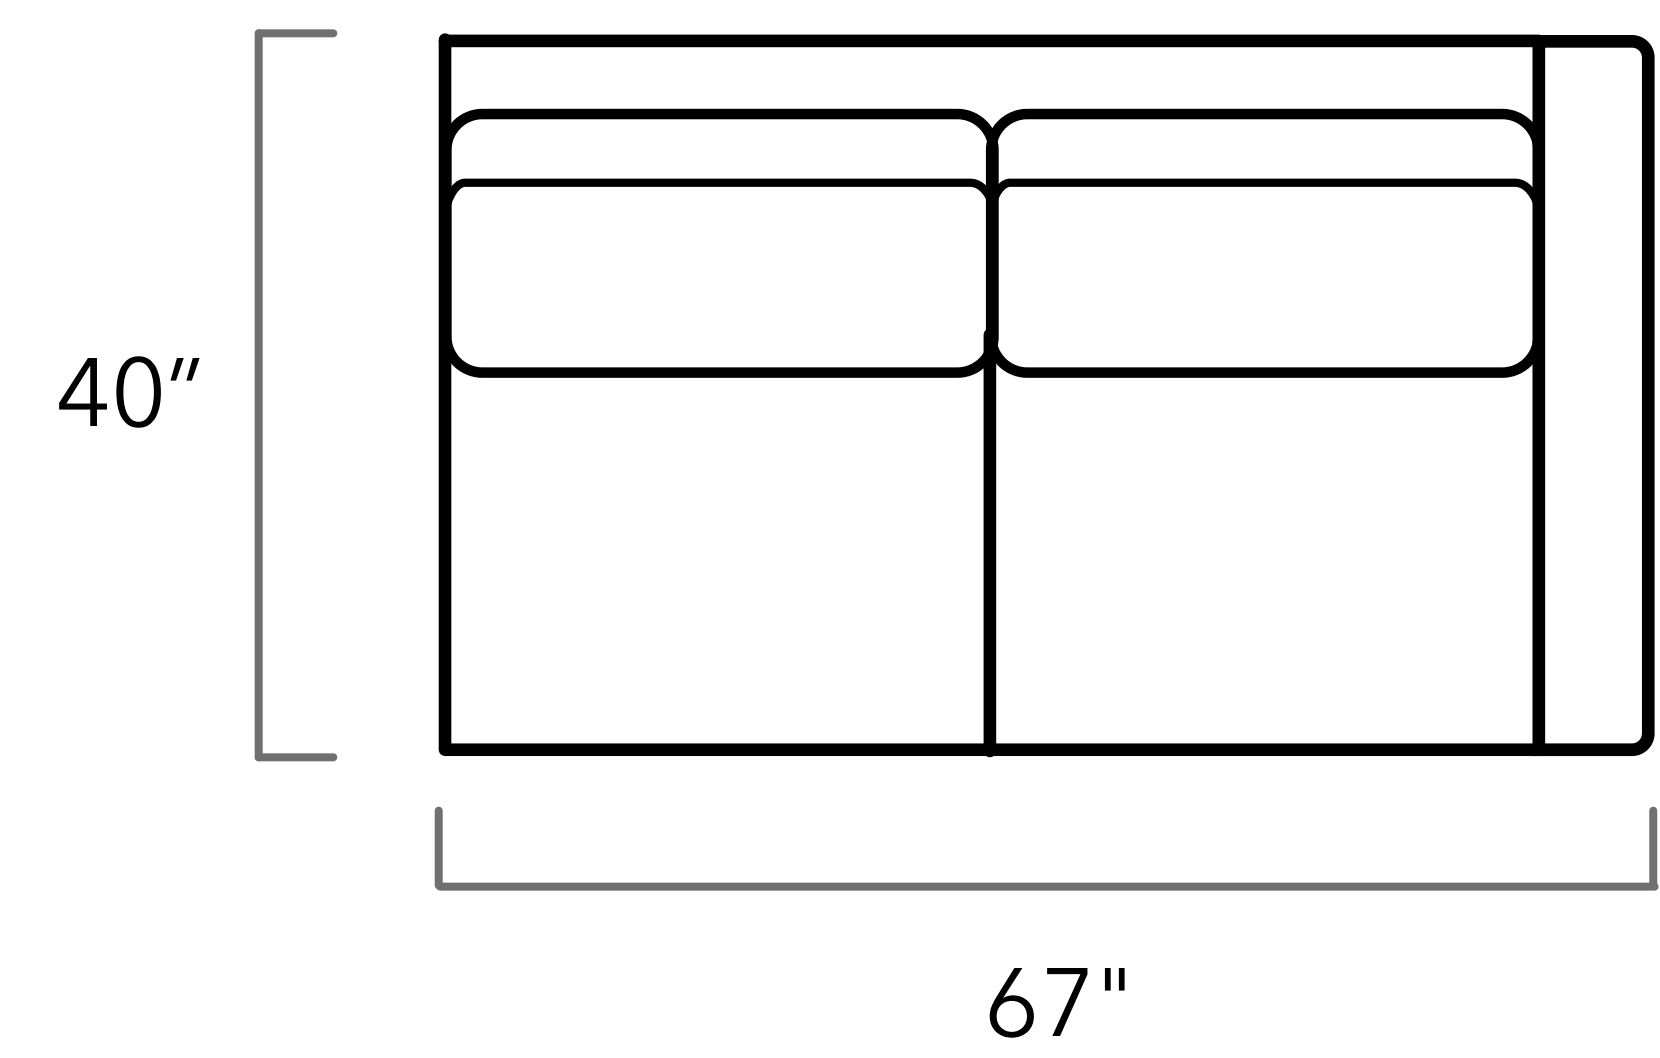

RAF 1ARM LOVESEAT (2/2)