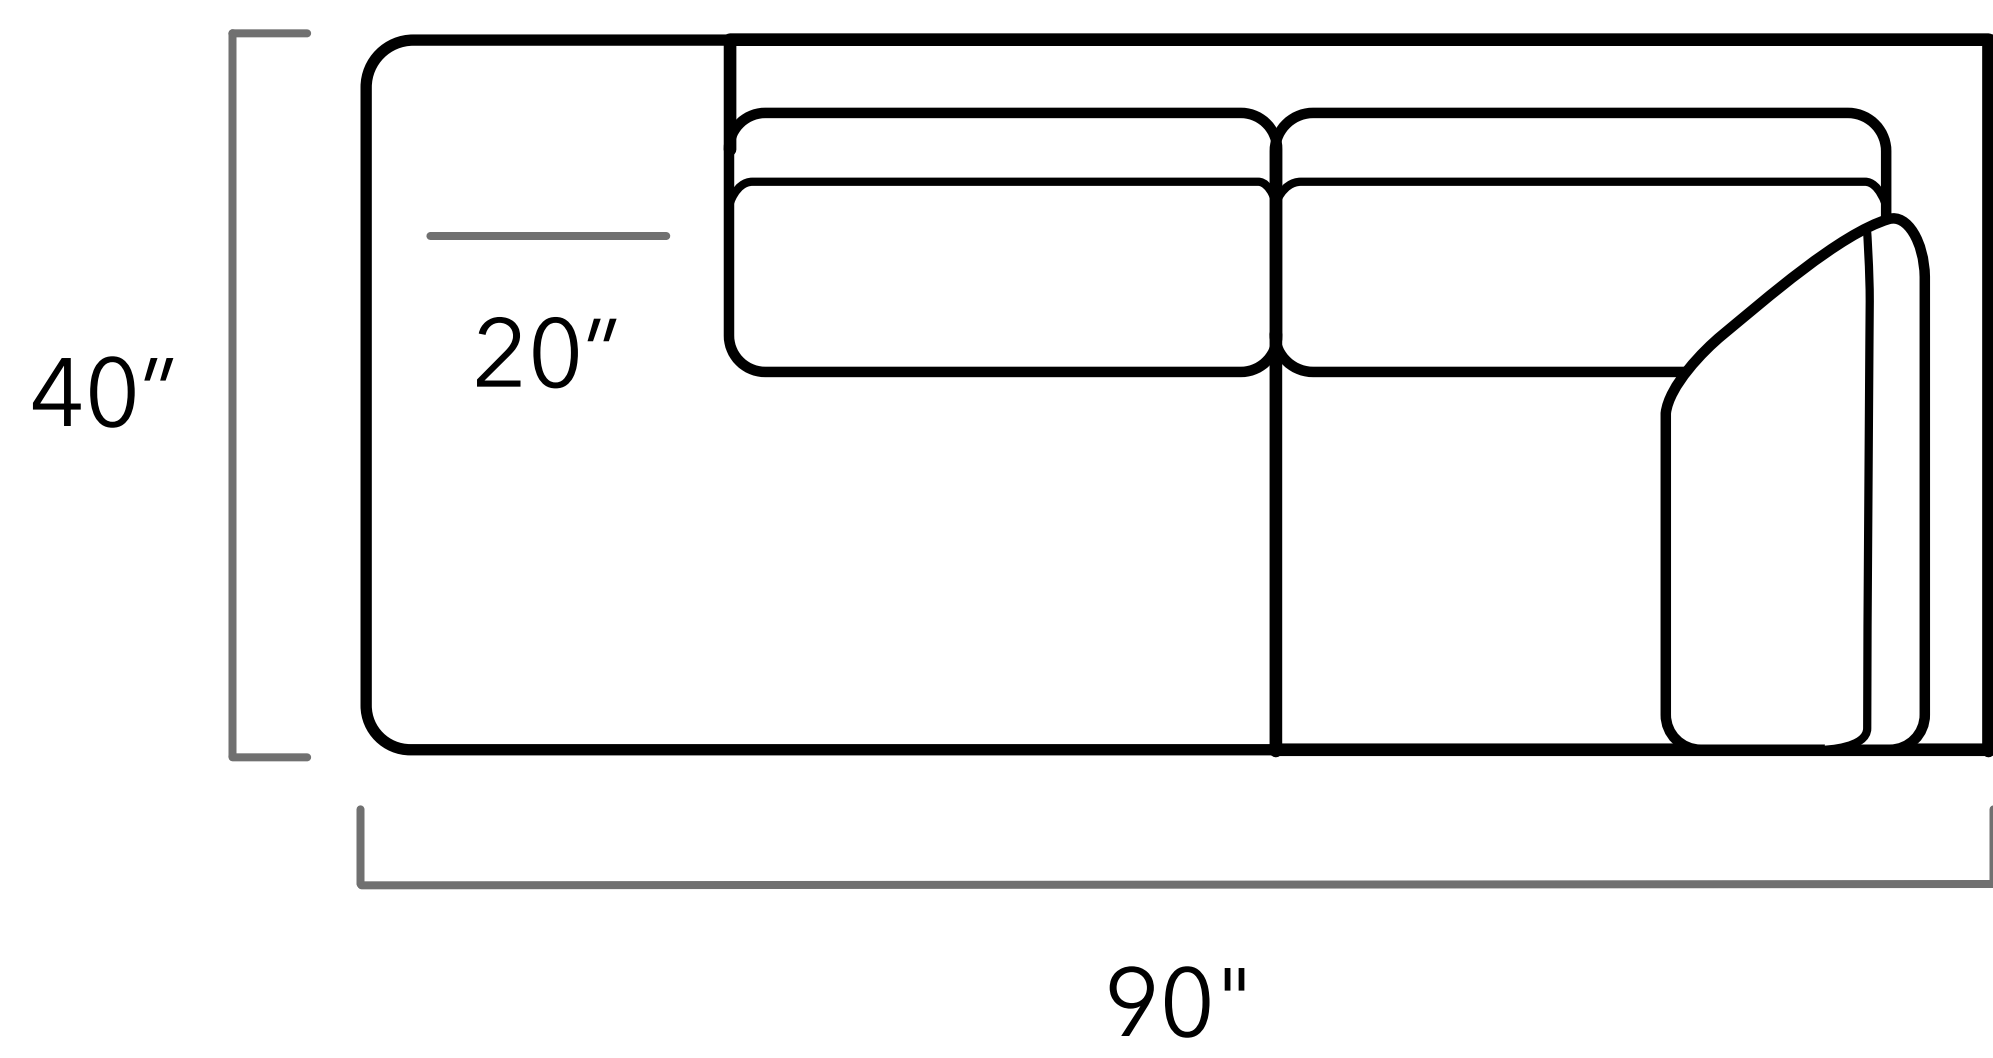

LF BUMPER WITH RETURN (3/2)