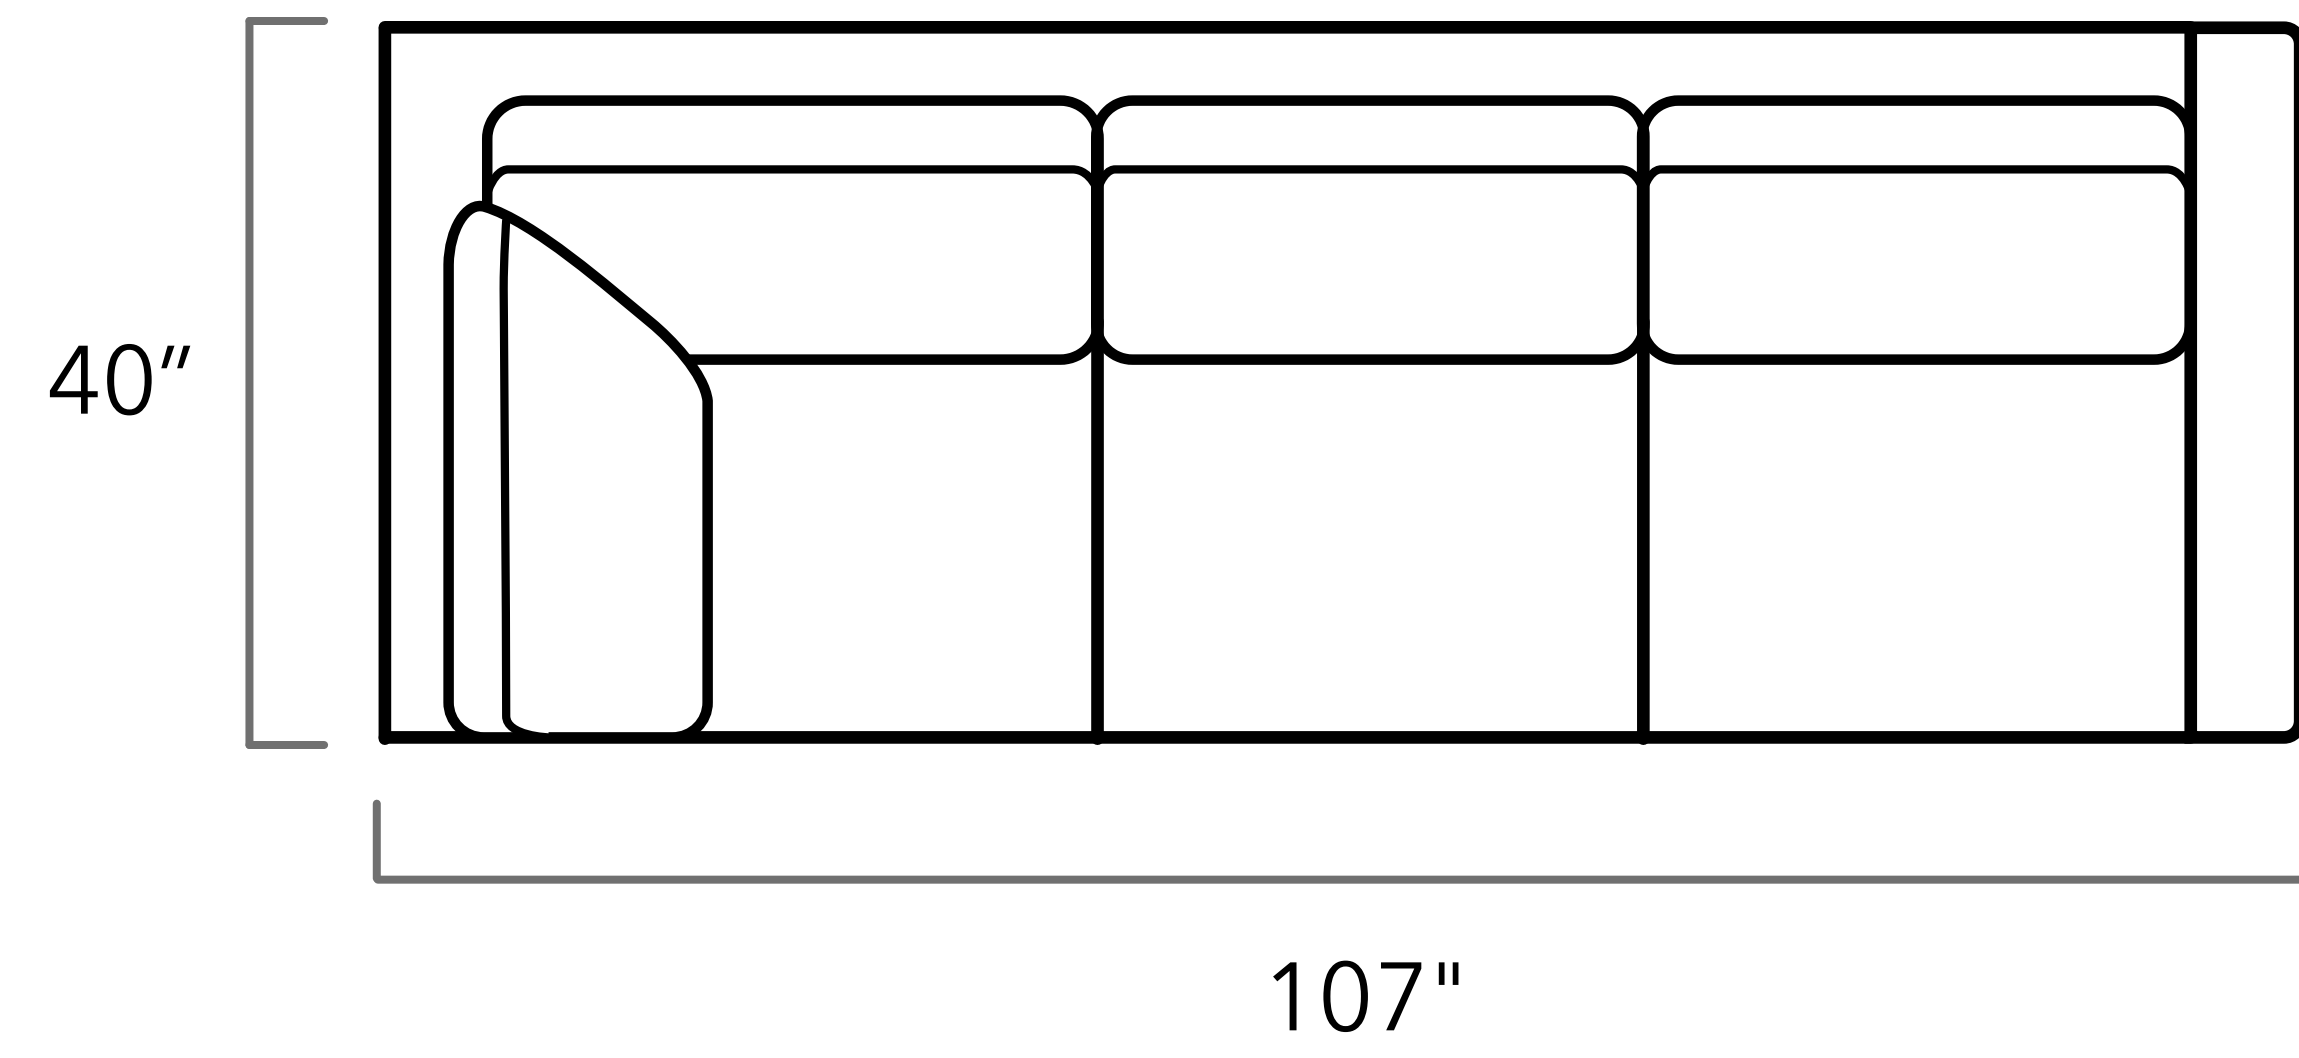

RAF SOFA WITH RETURN (4/3)