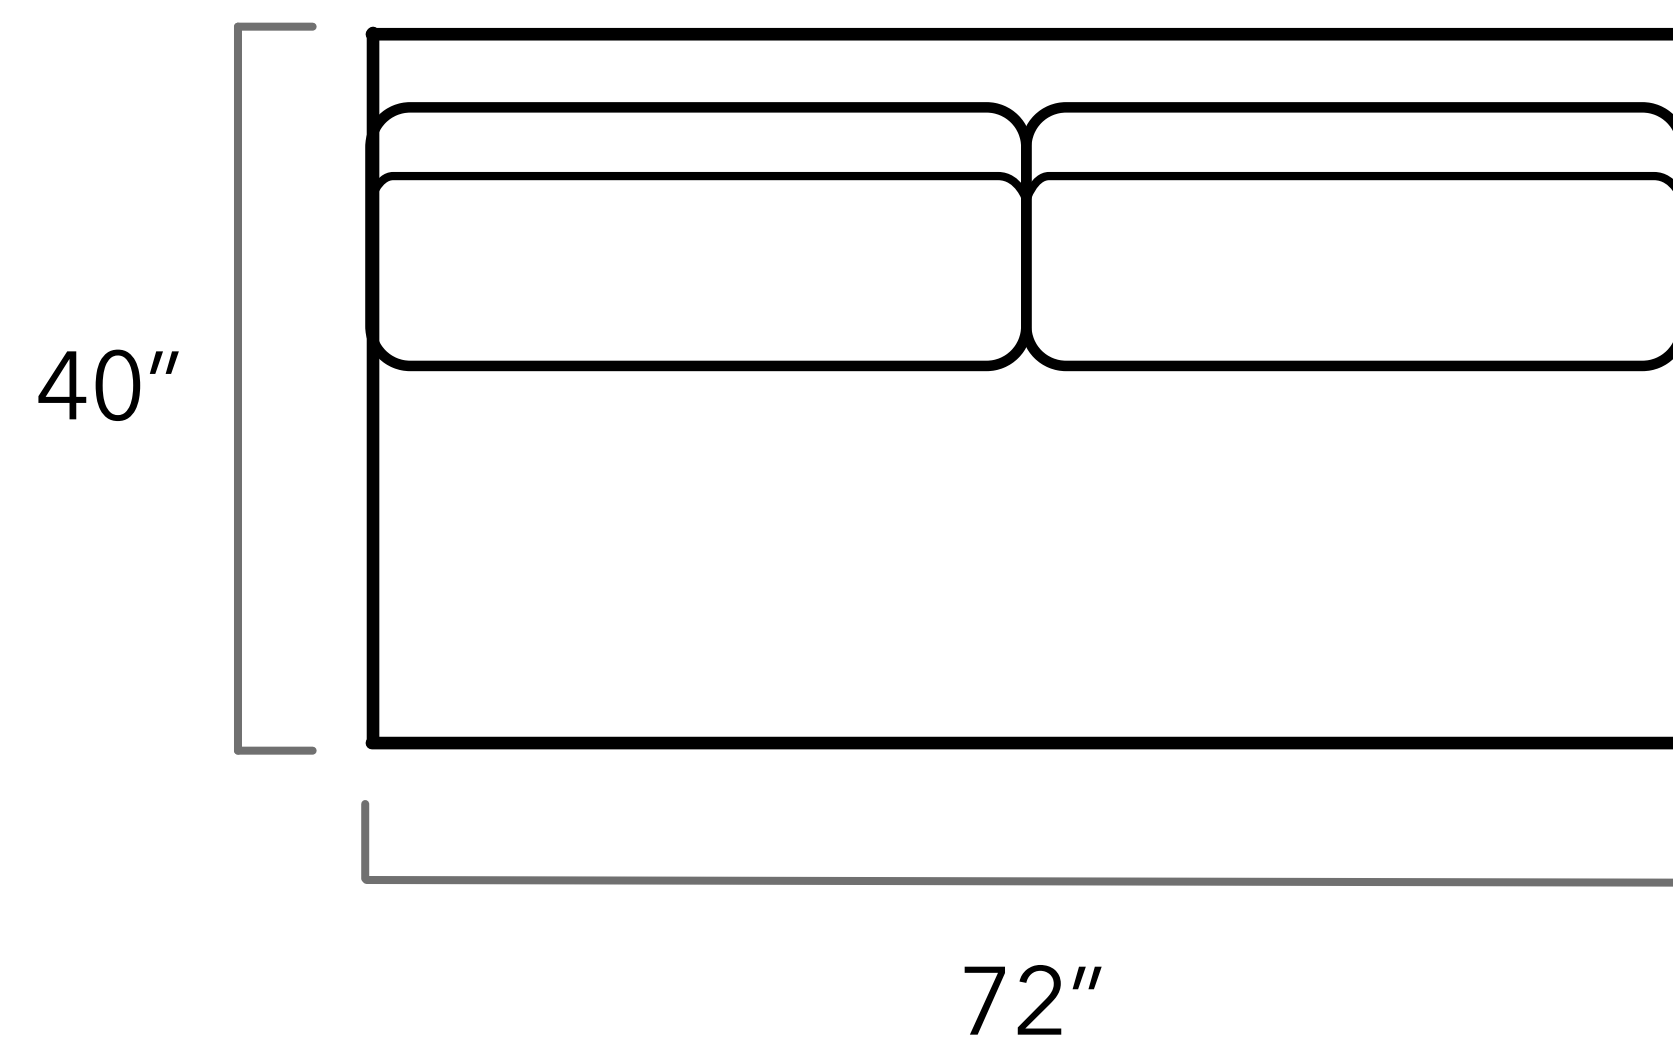

ARMLESS SOFA (2/1)