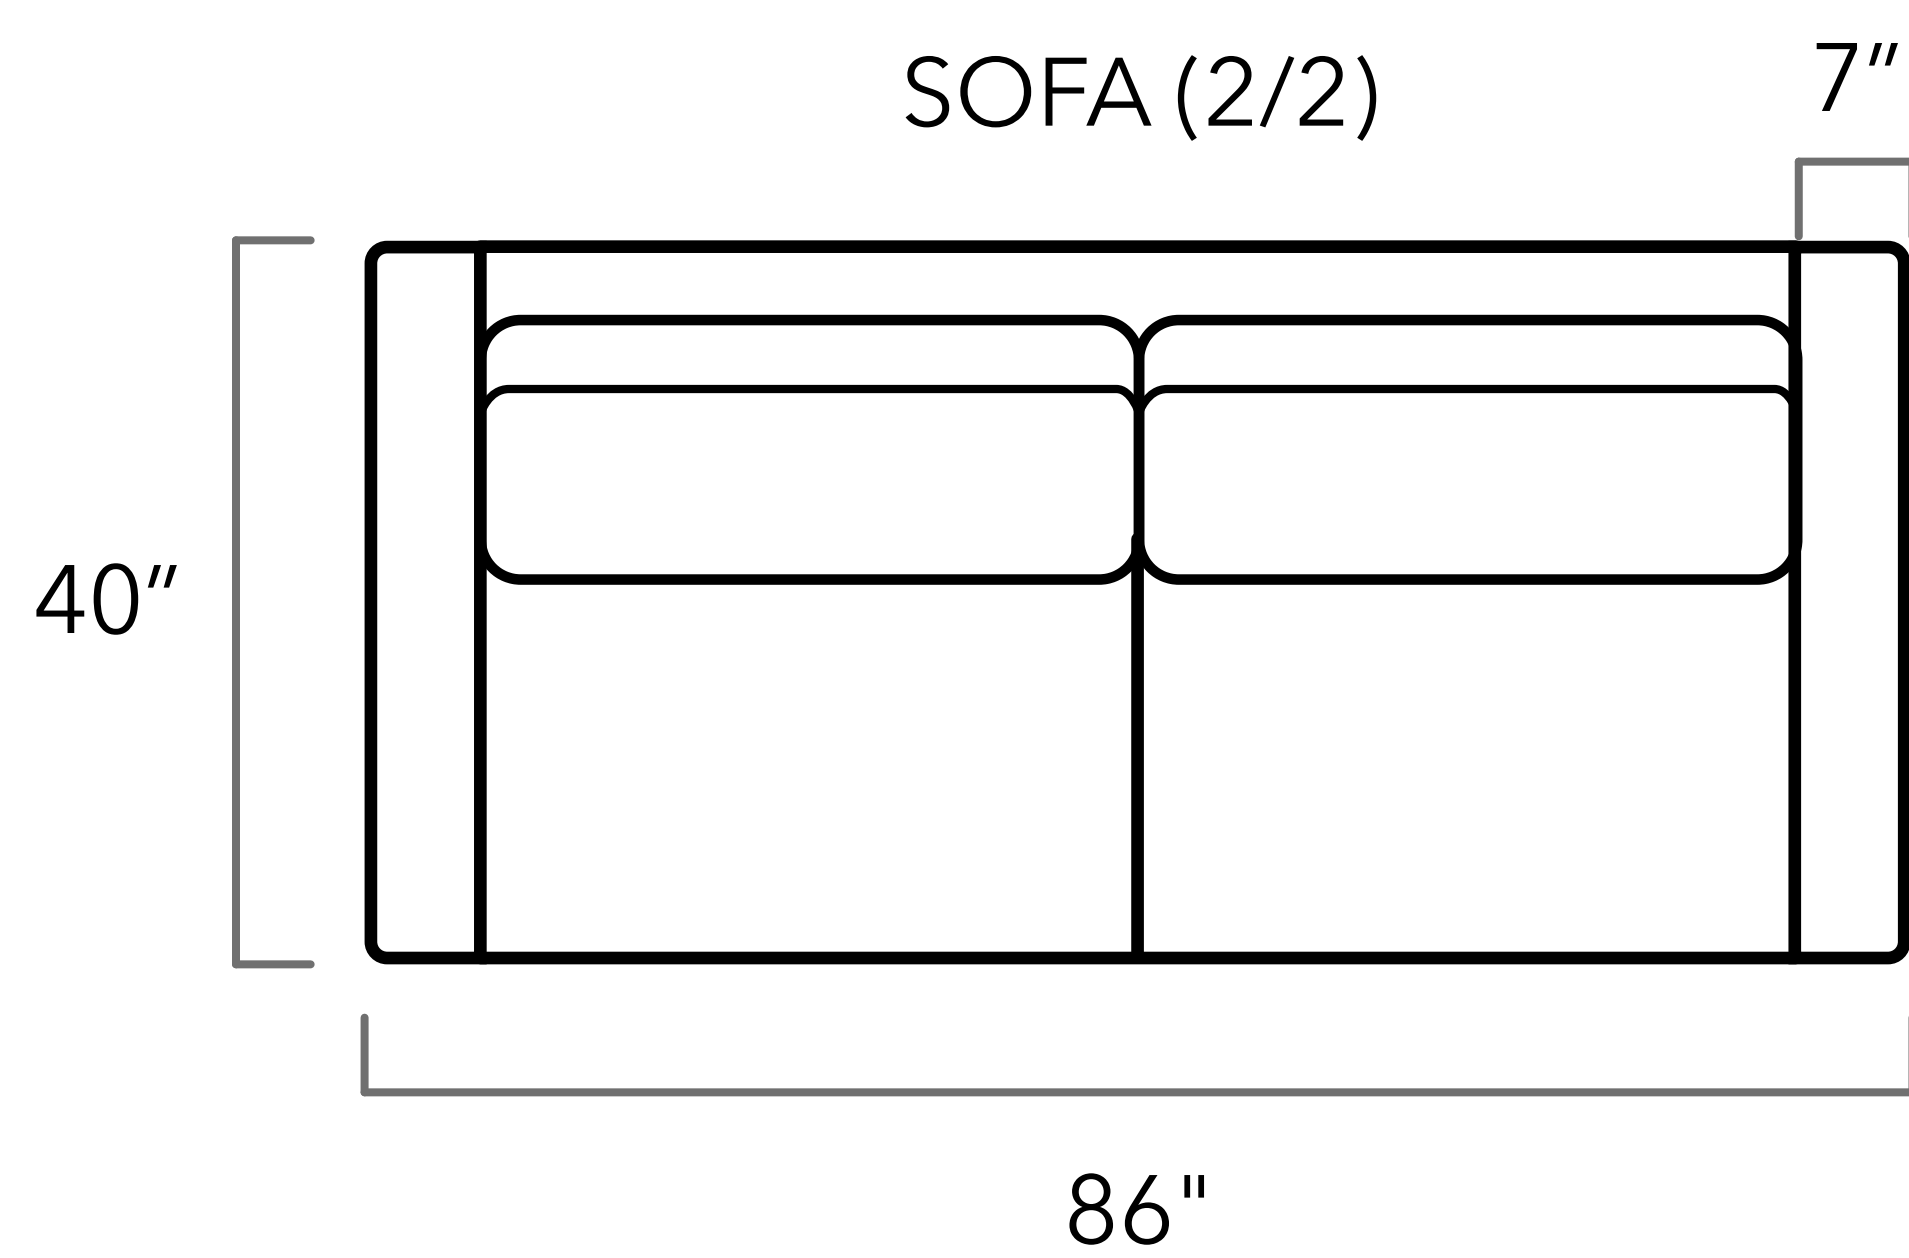

CLASSIX

Trevor

Scan the QR code to access our product page online.

CUSTOM SIZING AVAILABLE

Top View Specifications | Scale: 1/4" = 1 ft.

All dimensions are approximate as everything is crafted by hand.

Trevor

LAF 1ARM SOFA (2/2)

ARMLESS SOFA (2/2)

RAF 1ARM SOFA (2/2)

LAF 1ARM SOFA (2/1)

ARMLESS SOFA (2/1)

RAF 1ARM SOFA (2/1)

LAF 1ARM LOVESEAT (2/2)

ARMLESS LOVESEAT (2/2)

SQUARE OTTOMAN

RECTANGULAR OTTOMAN