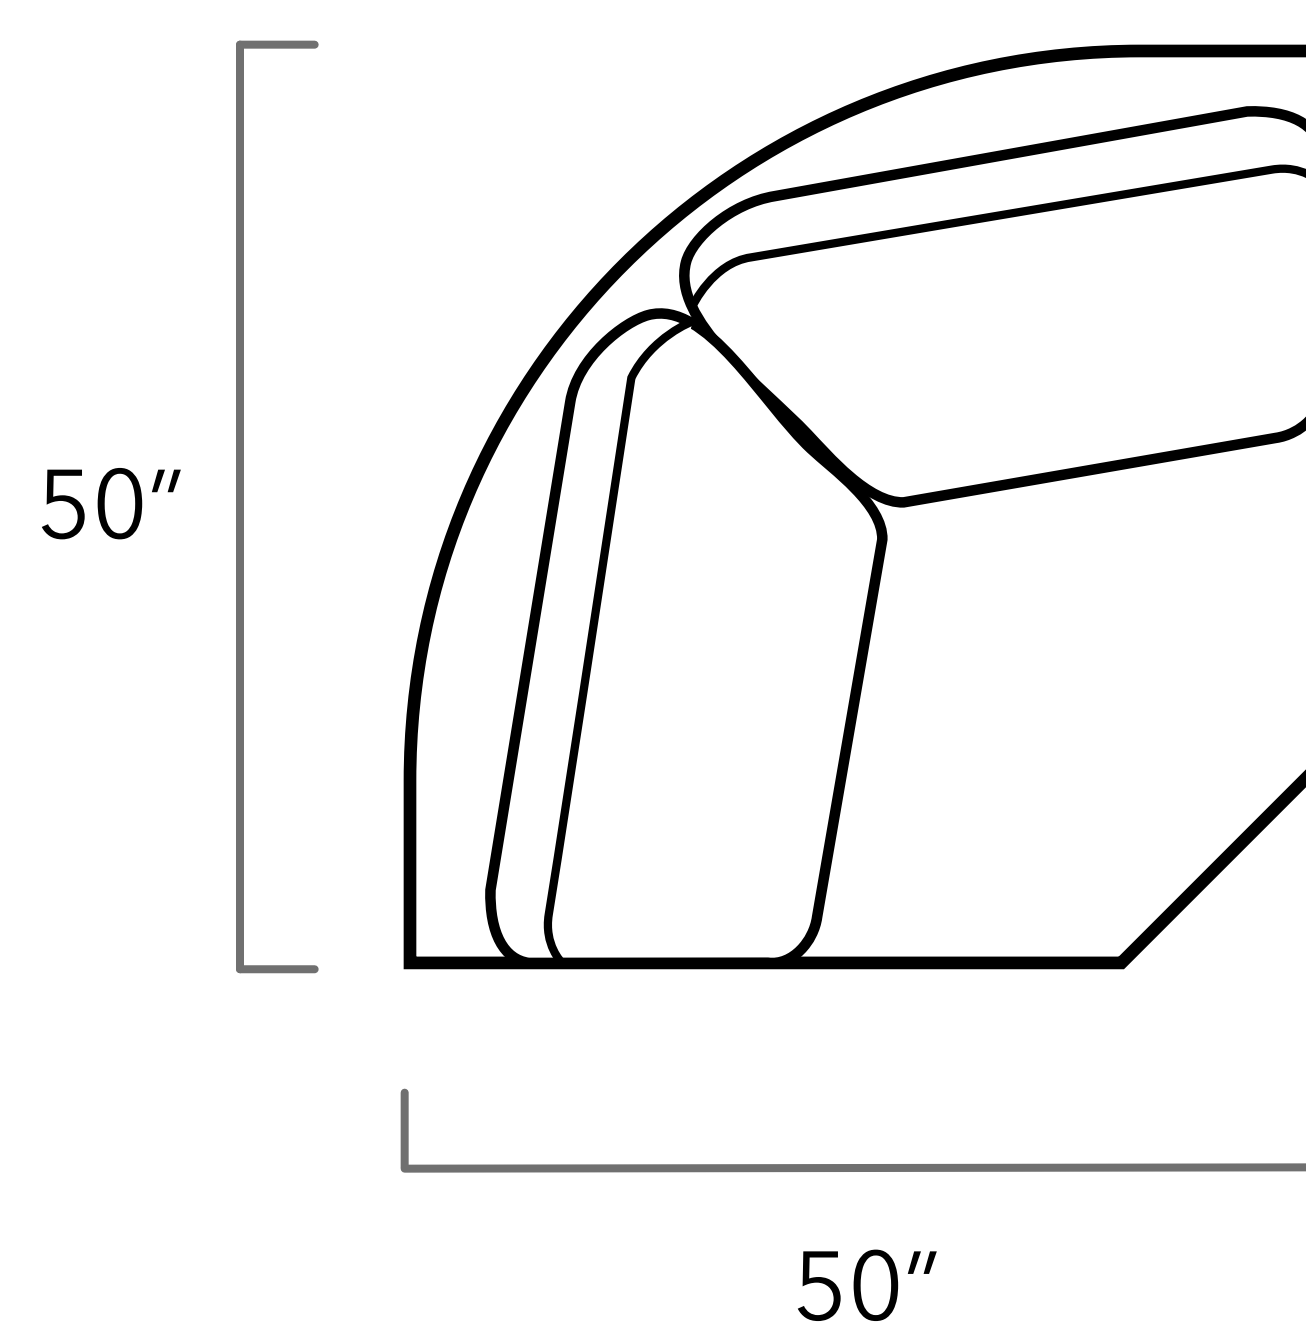

ARMLESS CHAISE

ROUND WEDGE