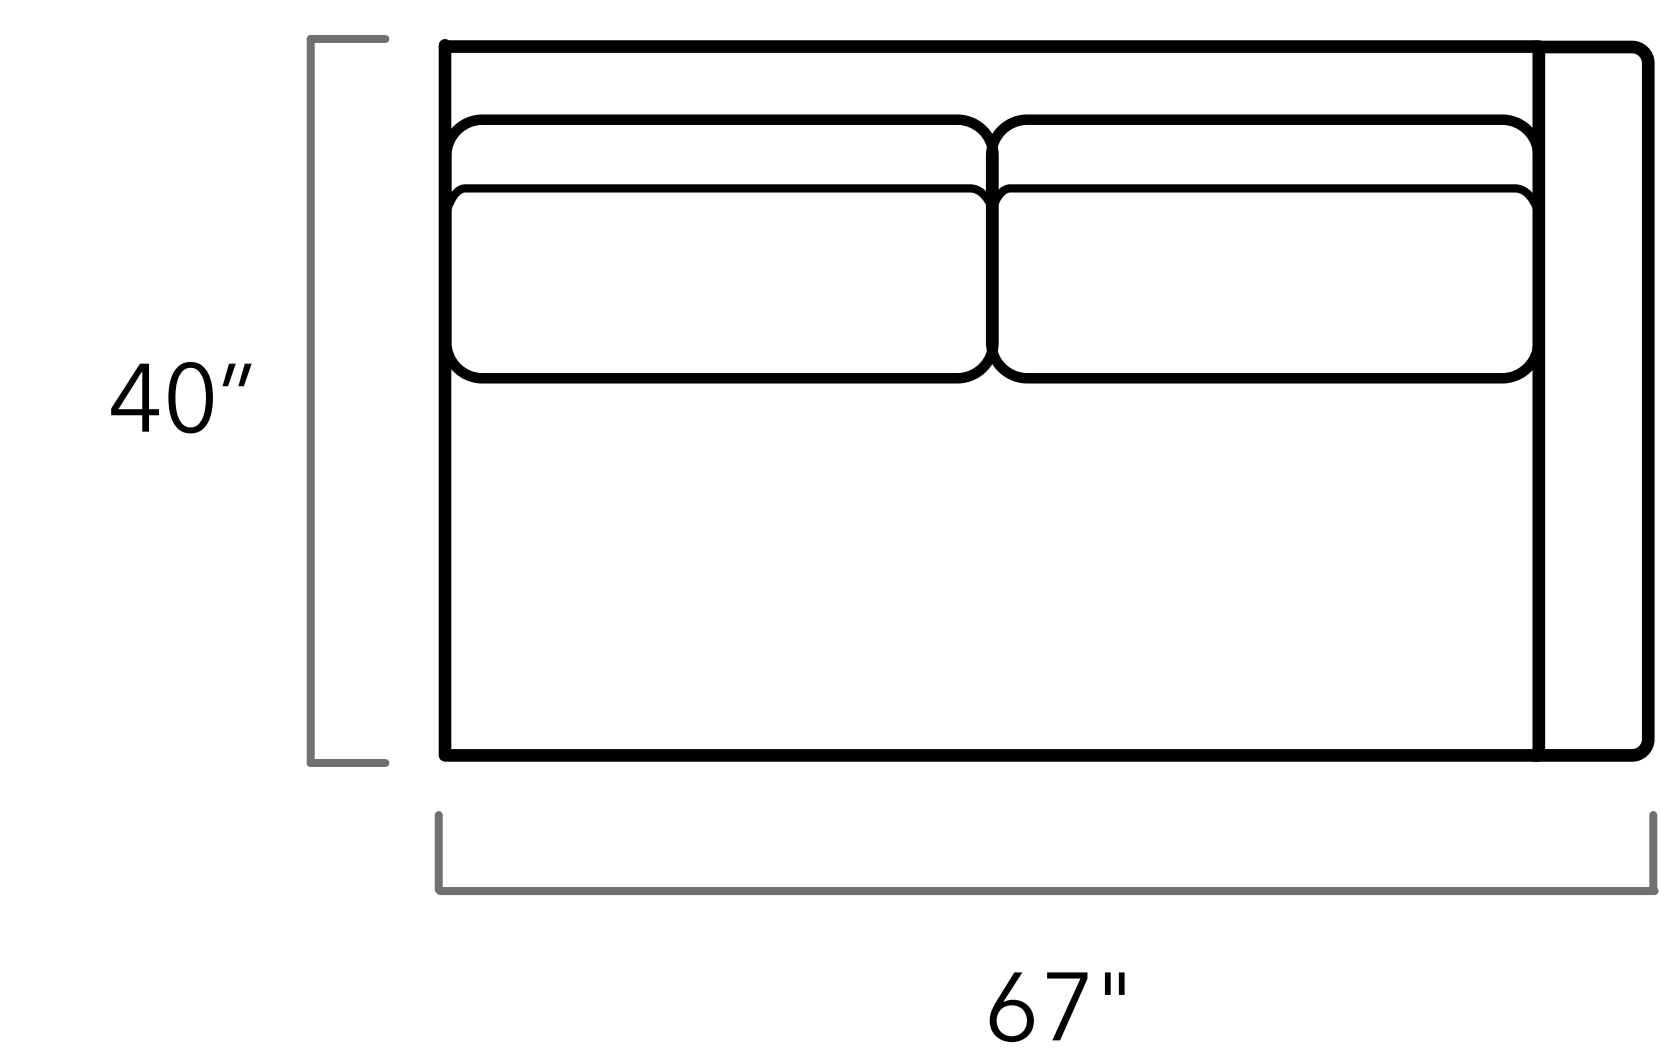

RAF 1ARM LOVESEAT (2/1)