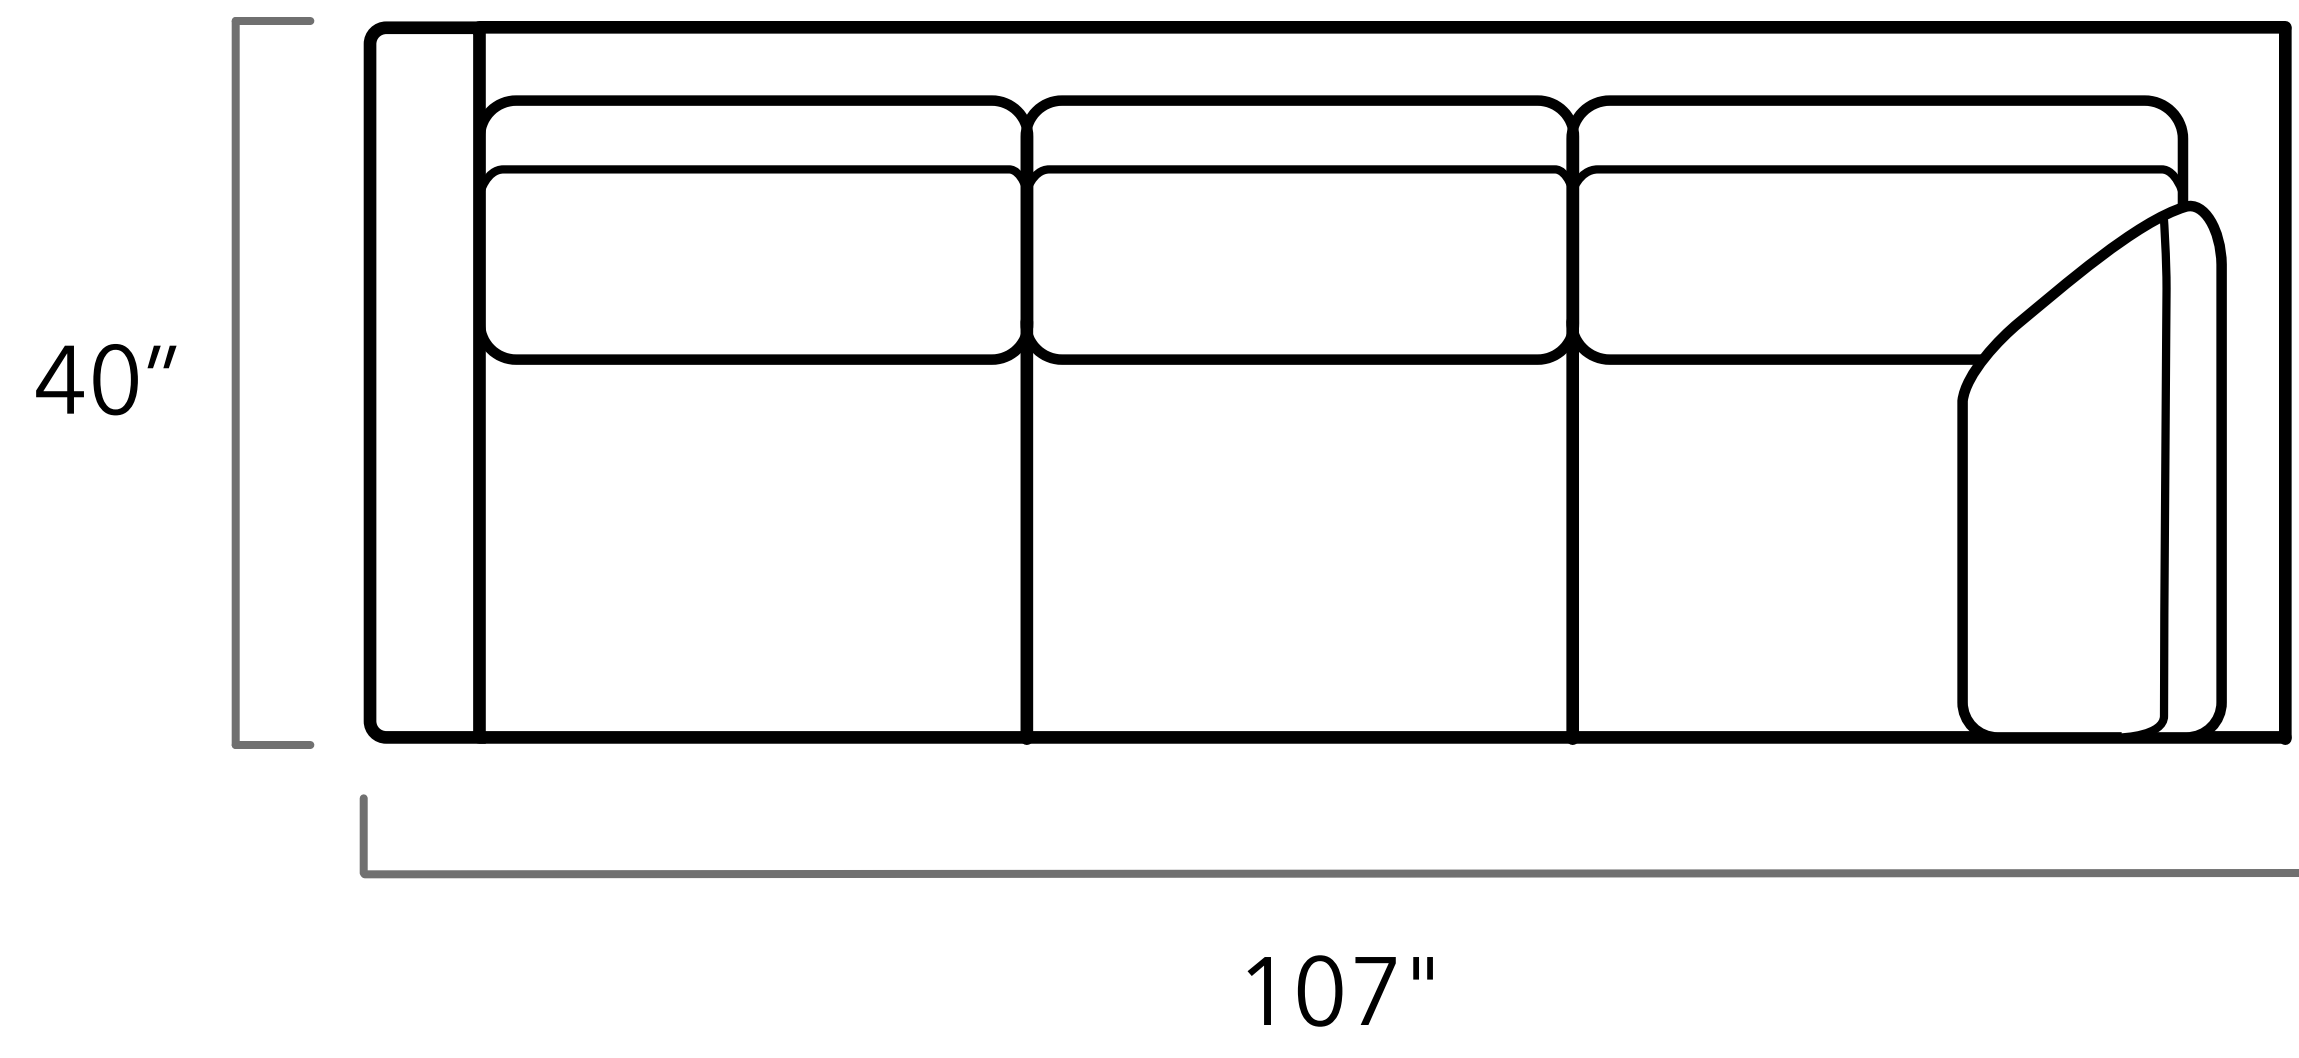

Trevor

LAF SOFA WITH RETURN (4/3)