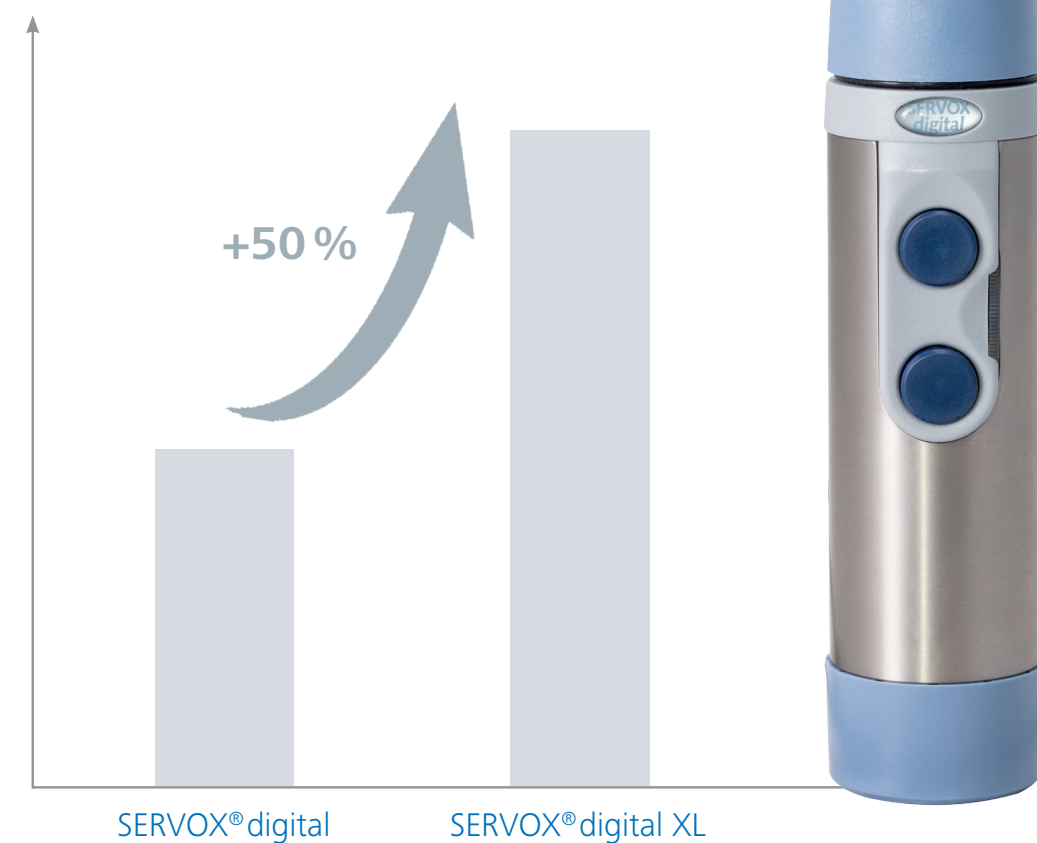

SERVOX® digital XL

Are you ready to speak?

XL Performance – XL Flexibility – XL Quality

The **SERVOX® digital XL** speech aid is a high-quality new edition of the well-known **SERVOX® digital**. With its modern power management the battery performance has been significantly increased, extending speaking time by more than 50%* compared to the previous model. **SERVOX® digital XL** provides up-to-date vocal rehabilitation for laryngectomized and tracheotomized patients.

Battery life

* Average battery life under factory settings in continuous operation

Optimization of the battery performance

The new power management of the **SERVOX® digital XL** includes rechargeable batteries, which leads to the 50%*- increase in battery life compared to the previous model. The standard AAA-batteries create new form of freedom and flexibility.

Smart charging management

The new high-end charger of **SERVOX® digital XL** is easy to handle and has an integrated USB-Out port to charge external devices simultaneously with the batteries.

Easy travelling in focus

The travel adapter included in the set of **SERVOX® digital XL** guarantees easy and fast recharging of the **SERVOX® digital XL** in nearly every country in the world. The high quality materials and easy operation make it a reliable companion during your travels.

Individuality with sound frequency and quality

The **SERVOX® digital XL** speech aid offers the possibility to adjust and save a variety of individual settings. A more advanced fine-tuning of the sound parameters can be done with the help of our software, designed specifically for this purpose.

Variability of the sound nuances

The two screw caps of **SERVOX® digital XL** offer additional customization of the sound nuances. With the hard and soft screw cap you will find the right tone.

Variety in application

A diverse selection of mouth tube adapters gives an opportunity to use the **SERVOX® digital XL** speech aid immediately after a surgery or during a radiation therapy.

Mobile Companion

The **SERVOX® digital** belt pouch rounds off the **SERVOX® digital XL** set. It provides additional protection and is an ideal companion in everyday life. The integrated compartment can hold a second set of batteries as well as the additional battery holder as a backup.