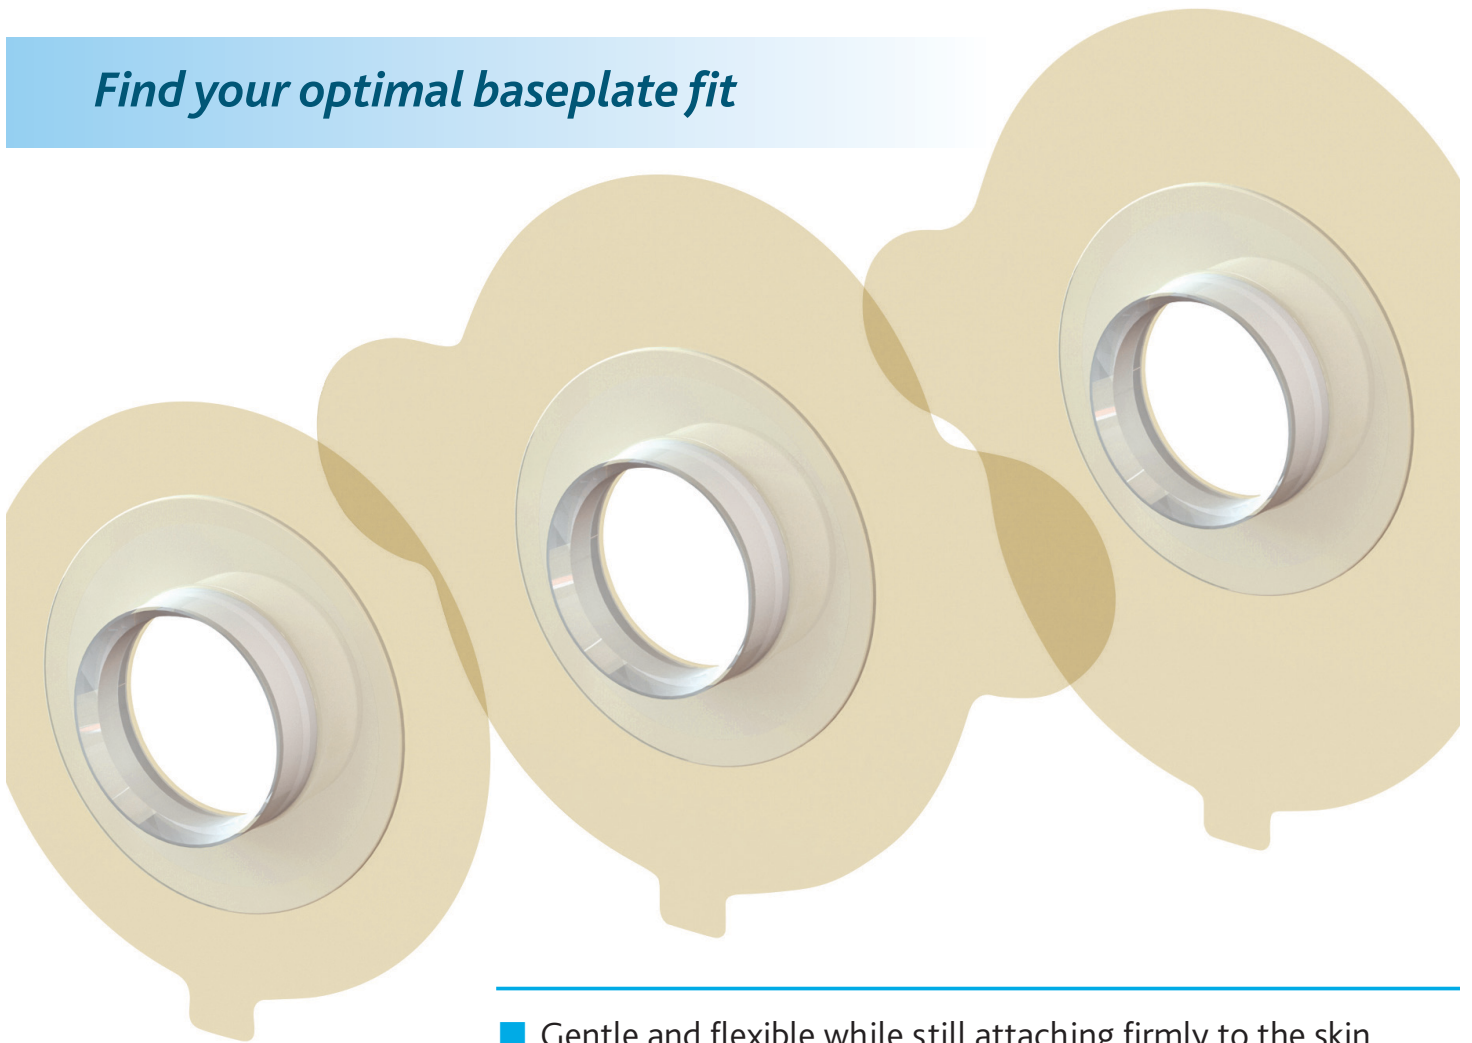

INHEALTH

TECHNOLOGIES®

NEW Blom-Singer®

HydroFit™

ADHESIVE HOUSINGS

Find your optimal baseplate fit

-
- Gentle and flexible while still attaching firmly to the skin
 - Strong adhesion yet easily removable
 - Absorbs sweat while still maintaining adhesion
 - Moist environment for optimized healing

HydroFit™ Adhesive Housings are available in three shapes to help you find your best fit

HydroFit™

NEW

Round
BE 6085

Oval
BE 6086

Oval Extra
BE 6087

INHEALTH
TECHNOLOGIES®

1110 Mark Ave, Carpinteria, CA 93013, USA
Toll Free: 800.477.5969
Toll Free Fax: 888.371.1530