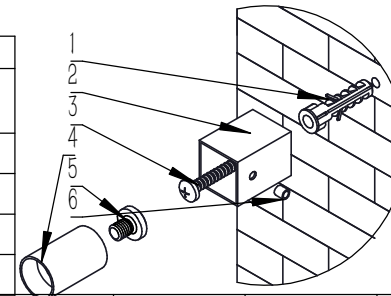

SQUARE

SUPPLIED INSTALLATION ACCESSORIES

INSERT 4PCS

SCREW 4PCS

BRACKET 4PCS

WALL PLUG 4PCS

GRAB SCREW 4PCS

SCREW 4PCS

ALIEN KEYS 1PCS

- Vertical Mounting
- Optional 304 QUALITY STAINLESS STEEL RADIATOR (RNS-SQR4545:SQUARE RADIATOR)
- POLISHED
- MAX Operational Pressure:10Bar
- Inlet/Outlet:1/2"Female Pipe Thread
- All Dimensions are in mm

Product Name	Product Cude	Height	Width	Thick Ness	Plumbing Axes Center to Center	Hanger Axes Horizontal	Hanger To Bottom of the Product	Hanger Axes Vertical	Water Volume	Empty Weight	Thermal Output
		H	W	D	C	S	F	G	-	-	Wat-Btu/hr(Δ50°)
		mm	mm	mm	mm	mm	mm	mm	mm	L	kg
SQUARE	RNS-SQR4545	450	450	30	390	390	420	390			