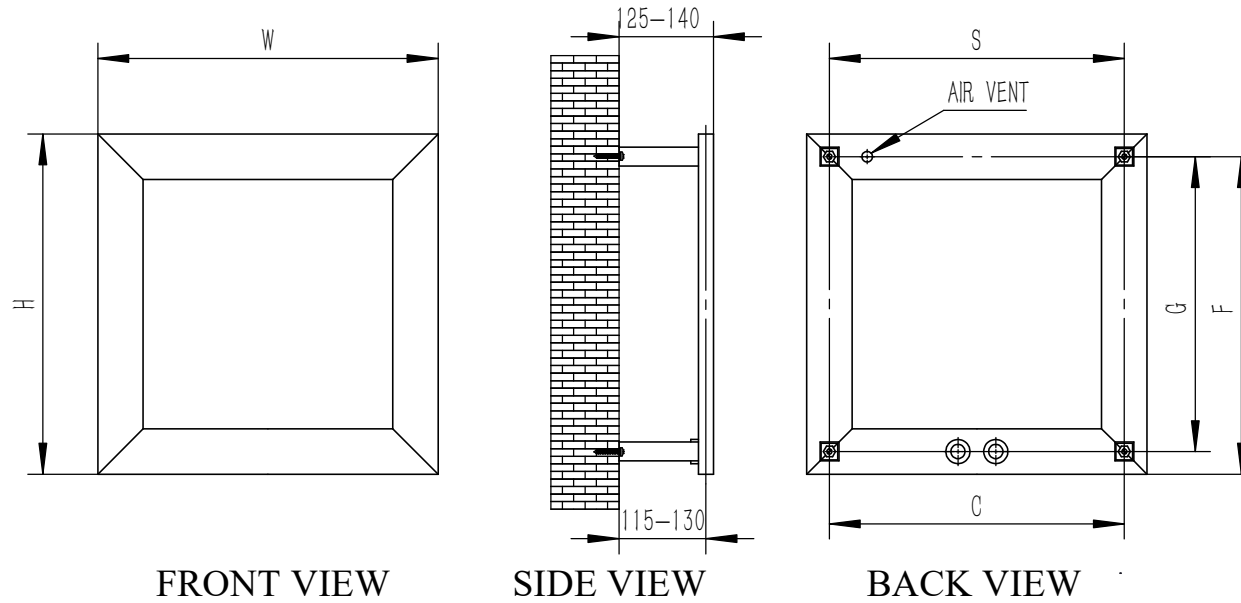

SQUARE

SUPPLIED INSTALLATION ACCESSORIES

INSERT 4PCS

SCREW 4PCS

BRACKET 4PCS

WALL PLUG 4PCS

GRAB SCREW 4PCS

SCREW 4PCS

ALIEN KEYS 1PCS

- Vertical Mounting
- Optional 304 QUALITY STAINLESS STEEL RADIATOR (RNS-SQR4545:SQUARE RADIATOR)
- POLISHED
- MAX Operational Pressure:10Bar
- Inlet/Outlet:1/2"Female Pipe Thread
- All Dimensions are in mm

Product Name	Product Cude	Height	Width	Thick Ness	Plumbing Axes Center to Center	Hanger Axes Horizontal	Hanger To Bottom of the Product	Hanger Axes Vertical	Water Volume	Empty Weight	Thermal Output
		H	W	D	C	S	F	G	-	-	Wat-Btu/hr(Δ50°)
		mm	mm	mm	mm	mm	mm	mm	mm	L	kg
SQUARE	RNS-SQR4545	450	450	30	390	390	420	390			