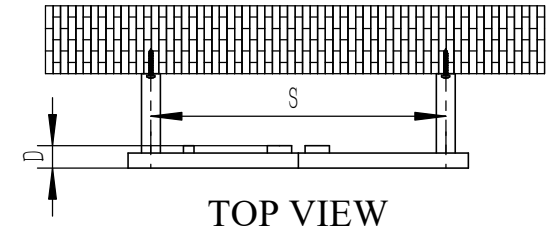

SQUARE

SUPPLIED INSTALLATION ACCESSORIES

INSERT 4PCS

SCREW 4PCS

BRACKET 4PCS

WALL PLUG 4PCS

GRAB SCREW 4PCS

SCREW 4PCS

ALIEN KEYS 1PCS

- Vertical Mounting
- Optional 304 QUALITY STAINLESS STEEL RADIATOR (RNS-SQR4545:SQUARE RADIATOR)
- POLISHED
- MAX Operational Pressure:10Bar
- Inlet/Outlet:1/2"Female Pipe Thread
- All Dimensions are in mm

Product Name	Product Cude	Height	Width	Thick Ness	Plumbing Axes Center to Center	Hanger Axes Horizontal	Hanger To Bottom of the Product	Hanger Axes Vertical	Water Volume	Empty Weight	Thermal Output
		H	W	D	C	S	F	G	-	-	Wat-Btu/hr(Δ50°)
		mm	mm	mm	mm	mm	mm	mm	mm	L	kg
SQUARE	RNS-SQR4545	450	450	30	390	390	420	390			