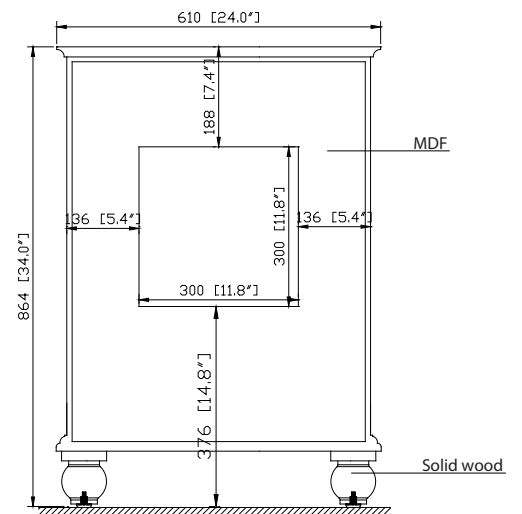

Avanity

THOMPSON-V24-CL
THOMPSON-V24-FW

Features

- Solid poplar frame, plywood drawer and MDF
- 2 soft-close doors
- 1 soft-close drawer
- Black bronze finish hardware
- Adjustable height levelers

Colors / Finishes

- Charcoal Glaze
- French White

Nominal Dimension

- 24W x 21D x 34H (inches)

Related Items

Mirror	THOMPSON-M24-CL	THOMPSON-M24-FW	
Vanity Top	SUT25BK	SUT25GB	SUT25CW
	SUT25BK-R	SUT25GB-R	SUT25CW-R
Sink	CUM18WT	CUM18LN	CUM20WT-R
Linen Tower	THOMPSON-LT24-CL	THOMPSON-LT24-FW	

Product Diagrams

Front

Back

Side

Top

Avanity

CUM18LN / CUM18WT

Features

- Vitreous China
- Undermount application
- 1.8 in. drain opening
- Overflow outlet

Colors / Finishes

- LN - Linen
- WT - White

Nominal Dimension

- 18.1W x 15D x 7.9H inches
- 458 x 380 x 200 mm

Components