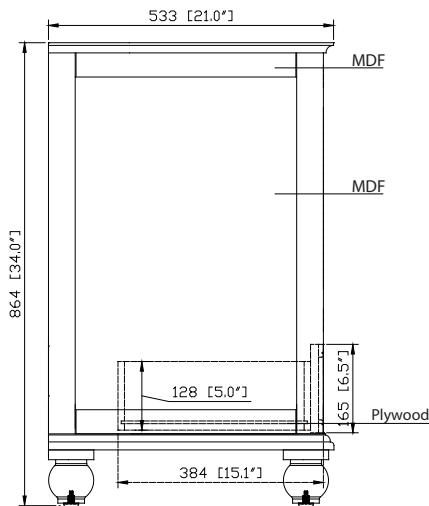

- Charcoal Glaze
- French White

Nominal Dimension

- 24W x 21D x 34H (inches)

Related Items

Mirror	THOMPSON-M24-CL	THOMPSON-M24-FW	
Vanity Top	SUT25BK	SUT25GB	SUT25CW
	SUT25BK-R	SUT25GB-R	SUT25CW-R
Sink	CUM18WT	CUM18LN	CUM20WT-R
Linen Tower	THOMPSON-LT24-CL	THOMPSON-LT24-FW	

Product Diagrams

Front

Back

Side

Top

Avanity

CUM18LN / CUM18WT

Features

- Vitreous China
- Undermount application
- 1.8 in. drain opening
- Overflow outlet

Colors / Finishes

- LN - Linen
- WT - White

Nominal Dimension

- 18.1W x 15D x 7.9H inches
- 458 x 380 x 200 mm

Components