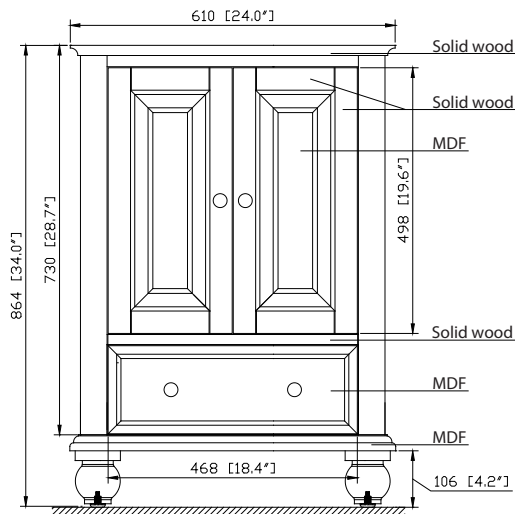

Avanity

THOMPSON-V24-CL
THOMPSON-V24-FW

Features

- Solid poplar frame, plywood drawer and MDF
- 2 soft-close doors
- 1 soft-close drawer
- Black bronze finish hardware
- Adjustable height levelers

Colors / Finishes

- Charcoal Glaze
- French White

Nominal Dimension

- 24W x 21D x 34H (inches)

Related Items

Mirror	THOMPSON-M24-CL	THOMPSON-M24-FW	
Vanity Top	SUT25BK	SUT25GB	SUT25CW
	SUT25BK-R	SUT25GB-R	SUT25CW-R
Sink	CUM18WT	CUM18LN	CUM20WT-R
Linen Tower	THOMPSON-LT24-CL	THOMPSON-LT24-FW	

Product Diagrams

Front

Back

Side

Top

Avanity

CUM18LN / CUM18WT

Features

- Vitreous China
- Undermount application
- 1.8 in. drain opening
- Overflow outlet

Colors / Finishes

- LN - Linen
- WT - White

Nominal Dimension

- 18.1W x 15D x 7.9H inches
- 458 x 380 x 200 mm

Components