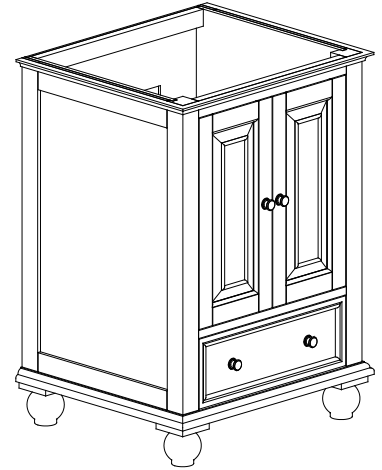

Avanity

THOMPSON-V24-CL
THOMPSON-V24-FW

Features

- Solid poplar frame, plywood drawer and MDF
- 2 soft-close doors
- 1 soft-close drawer
- Black bronze finish hardware
- Adjustable height levelers

Colors / Finishes

- Charcoal Glaze
- French White

Nominal Dimension

- 24W x 21D x 34H (inches)

Related Items

Mirror	THOMPSON-M24-CL	THOMPSON-M24-FW	
Vanity Top	SUT25BK	SUT25GB	SUT25CW
	SUT25BK-R	SUT25GB-R	SUT25CW-R
Sink	CUM18WT	CUM18LN	CUM20WT-R
Linen Tower	THOMPSON-LT24-CL	THOMPSON-LT24-FW	

- Vitreous China
- Undermount application
- 1.8 in. drain opening
- Overflow outlet

Colors / Finishes

- LN - Linen
- WT - White

Nominal Dimension

- 18.1W x 15D x 7.9H inches
- 458 x 380 x 200 mm

Components