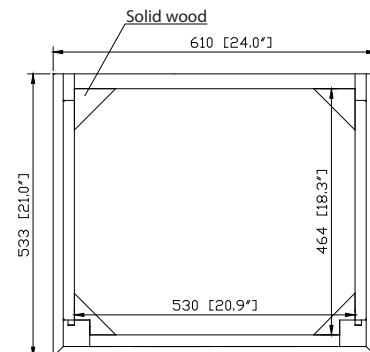

- Charcoal Glaze
- French White

Nominal Dimension

- 24W x 21D x 34H (inches)

Related Items

Mirror	THOMPSON-M24-CL	THOMPSON-M24-FW	
Vanity Top	SUT25BK	SUT25GB	SUT25CW
	SUT25BK-R	SUT25GB-R	SUT25CW-R
Sink	CUM18WT	CUM18LN	CUM20WT-R
Linen Tower	THOMPSON-LT24-CL	THOMPSON-LT24-FW	

Product Diagrams

Front

Back

Side

Top

Avanity

CUM18LN / CUM18WT

Features

- Vitreous China
- Undermount application
- 1.8 in. drain opening
- Overflow outlet

Colors / Finishes

- LN - Linen
- WT - White

Nominal Dimension

- 18.1W x 15D x 7.9H inches
- 458 x 380 x 200 mm

Components