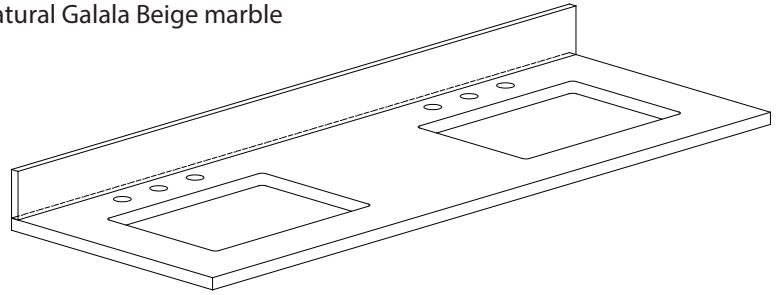

## Nominal Dimension / Dimension Nominale

- 72W x 21D x 34H inches | 1828 x 533 x 864 mm

## Features

- Top cutout for dual undermount sinks
- Top pre-drilled for 8" widespread faucet
- 4" backsplash included

## Nominal Dimension

- 73W x 22D x 1H inches
- 1853 x 560 x 25 mm