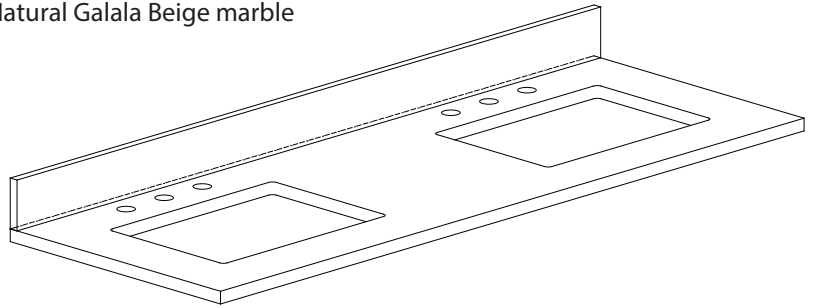

## Nominal Dimension / Dimension Nominale

- 60W x 21D x 34H inches | 1524 x 533 x 864 mm

### Features

- Top cutout for dual undermount sinks
- Top pre-drilled for 8" widespread faucet
- 4" backsplash included

### Nominal Dimension

- 61W x 22D x 1H inches
- 1549 x 560 x 25 mm