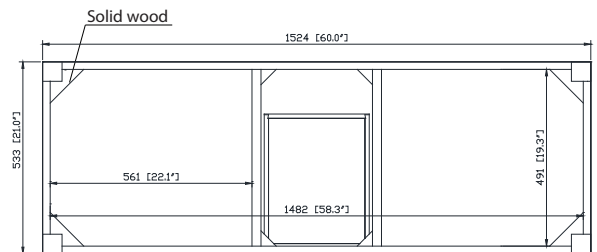

Avanity

MODERO-V60-CG
MODERO-V60-WT
MODERO-V60-NB

Features

- Solid poplar wood frame, Poplar veneer MDF
- 4 soft-close doors
- 5 soft-close drawers
- Brushed nickel finish hardware (CG & WT)
- Matte gold finish hardware (NB)
- Vanity accommodates dual undermount sinks
- Adjustable height levelers

Caractéristiques

- Marco de madera de álamo sólido, chapa de álamo MDF
- 4 puertas de cierre suave
- 5 cajones de cierre suave
- Hardware de acabado de níquel cepillado (CG y WT)
- Hardware de acabado de oro mate (NB)
- El tocador acomoda fregaderos de doble influencia
- Niveladores de altura ajustables

Colors / Couleurs

- Chilled Gray / Gris frais
- White / Blanc
- Navy Blue / Bleu marine

Nominal Dimension / Dimension Nominale

- 60W x 21D x 34H inches | 1524 x 533 x 864 mm

Product Diagrams / Diagrammes Produit