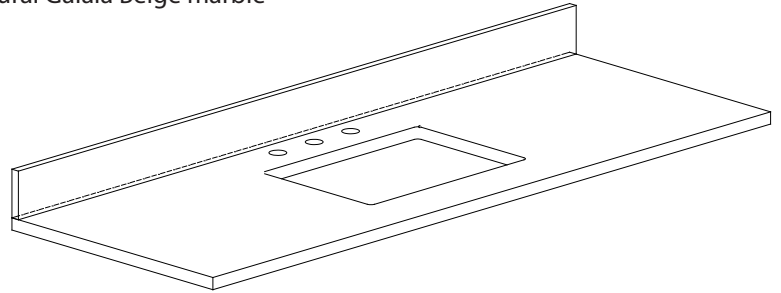

## Features

- Top cutout for dual undermount sinks
- Top pre-drilled for 8" widespread faucet
- 4" backsplash included

## Nominal Dimension

- 61W x 22D x 1H inches
- 1549 x 560 x 25 mm