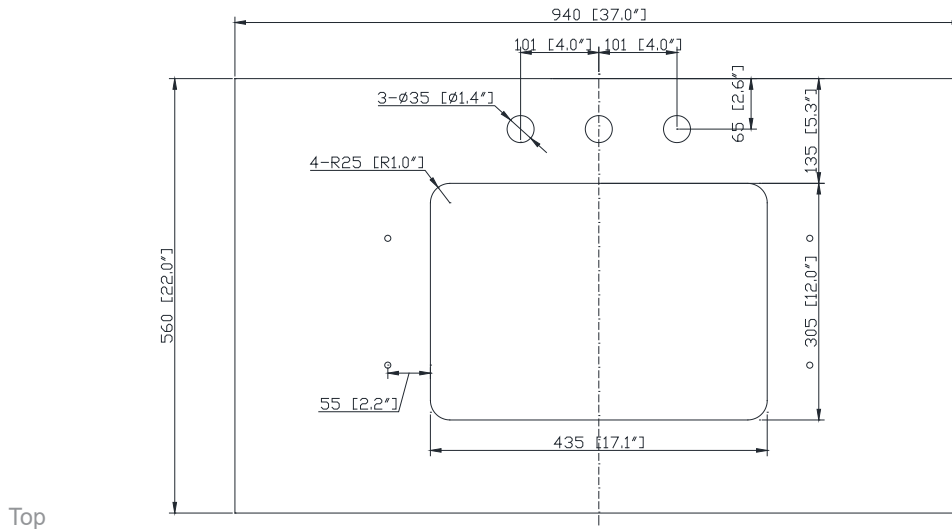

Colors / Couleurs

- Chilled Gray / Gris frais
- White / Blanc
- Navy Blue / Bleu marine

Nominal Dimension / Dimension Nominale

- 36W x 21D x 34H inches | 914 x 533 x 864 mm

Product Diagrams / Diagrammes Produit

- BK - Natural Black Granite
- CW - Natural Carrera White marble
- GB - Natural Galala Beige marble

Nominal Dimension

- 37W x 22D x 1H inches
- 940 x 560 x 25 mm

Related Items

Sink	CUM20WT-R			
Vanity	ALLIE-V36	BROOKS-V36	COLTON-V36	DELANO-V36
	HEPBURN-V36	KELLY-V36	LAYLA-V36	MADISON-V36
	MODERO-V36	THOMPSON-V36		

Product Diagrams

Top

Side

Avanity

CUM20WT-R

Features

- Vitreous China
- Undermount application

Components

Drain	VC-DRAIN-CP	VC-DRAIN-BN
-------	-------------	-------------

Colors / Finishes

- White

Nominal Dimension

- 20W x 15D x 7.7H inches
- 510 x 381 x 196mm

Product Diagrams

Top

Front