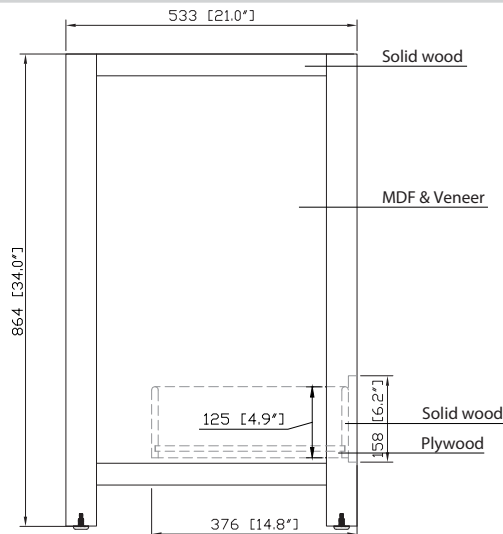

Colors / Couleurs

- Chilled Gray / Gris frais
- White / Blanc
- Navy Blue / Bleu marine

Nominal Dimension / Dimension Nominale

- 36W x 21D x 34H inches | 914 x 533 x 864 mm

Product Diagrams / Diagrammes Produit

Front / Devant

Back / Derrière

Side / Côté

Top / Haut

SUT37BK-R / SUT37CW -R / SUT37GB-R

Features

- Top cutout for single undermount sink
- Top pre-drilled for 8" widespread faucet
- 4" backsplash included

Colors / Finishes

- BK - Natural Black Granite
- CW - Natural Carrera White marble
- GB - Natural Galala Beige marble

Nominal Dimension

- 37W x 22D x 1H inches
- 940 x 560 x 25 mm

Related Items

Sink	CUM20WT-R			
Vanity	ALLIE-V36	BROOKS-V36	COLTON-V36	DELANO-V36
	HEPBURN-V36	KELLY-V36	LAYLA-V36	MADISON-V36
	MODERO-V36	THOMPSON-V36		

Drain	VC-DRAIN-CP	VC-DRAIN-BN
-------	-------------	-------------

Colors / Finishes

- White

Nominal Dimension

- 20W x 15D x 7.7H inches
- 510 x 381 x 196mm

Product Diagrams

Top

Front