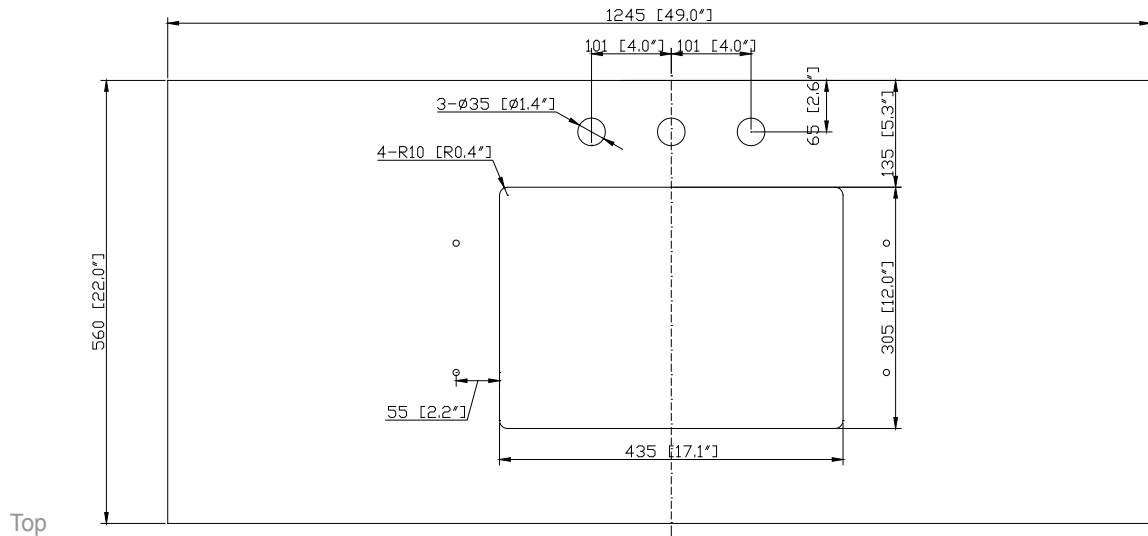

Front / Devant

Product Diagrams