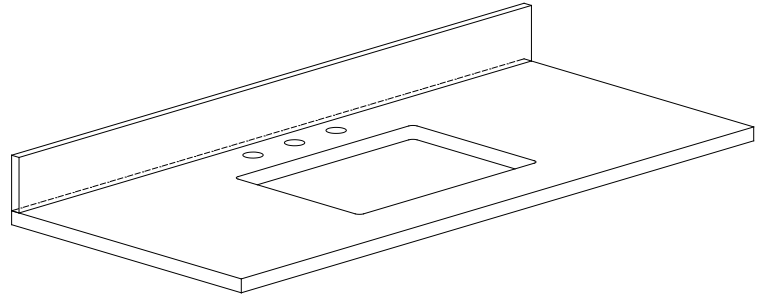

## Nominal Dimension / Dimension Nominale

- 48W x 21D x 34H inches | 1219 x 534 x 864 mm

### Features

- Top cutout for single undermount sink
- Top pre-drilled for 8" widespread faucet
- 4" backsplash included

### Nominal Dimension

- 49W x 22D x 1H inches
- 1244 x 560 x 25 mm