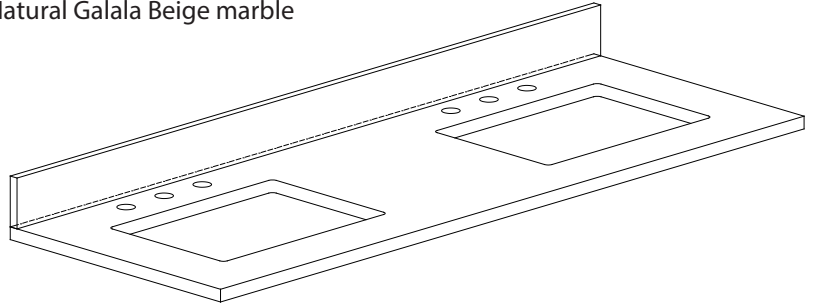

Nominal Dimension / Dimension Nominale

- 60W x 21.5D x 34H inches | 1524 x 546 x 864 mm

Product Diagrams / Diagrammes Produit

Front / Devant

Back / Derrière

Side / Côté

Top / Haut

SUT61BK-R / SUT61CW -R / SUT61GB-R

Features

- Top cutout for dual undermount sinks
- Top pre-drilled for 8" widespread faucet
- 4" backsplash included

Colors / Finishes

- BK - Natural Black Granite
- CW - Natural Carrera White marble
- GB - Natural Galala Beige marble

Nominal Dimension

- 61W x 22D x 1H inches
- 1549 x 560 x 25 mm

Related Items

Sink	CUM20WT-R			
Vanity	AUSTEN-V60	BRENTWOOD-V61	BROOKS-V60	COLTON-V60
	EMMA-V60	HAMILTON-V60	HEPBURN-V60	LAYLA-V60
	MADISON-V60	MODERO-V60	THOMPSON-V60	