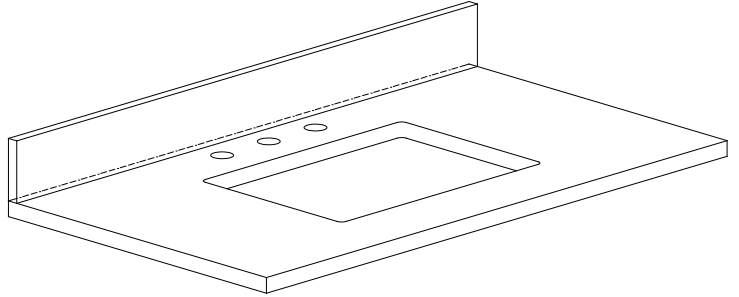

Nominal Dimension / Dimension Nominale

- 42W x 21.5D x 34H inches | 1068 x 546 x 864 mm

Product Diagrams / Diagrammes Produit

Front / Devant

Back / Derrière

Side / Côté

Top / Haut

SUT43BK-R / SUT43CW -R / SUT43GB-R

Features

- Top cutout for single undermount sink
- Top pre-drilled for 8" widespread faucet
- 4" backsplash included

Colors / Finishes

- BK - Natural Black Granite
- CW - Natural Carrera White marble
- GB - Natural Galala Beige marble

Nominal Dimension

- 43W x 22D x 1H inches
- 1092 x 560 x 25 mm

Components

Sink	CUM20WT-R		
Vanity	ALLIE-V42	BROOKS-V42	DEXTER-V43
	EMMA-V42	HAMILTON-V42	

Product Diagrams

Top

Side

Avanity

- 20W x 15D x 7.7H inches
- 510 x 381 x 196mm

Product Diagrams

Top

Front

Side