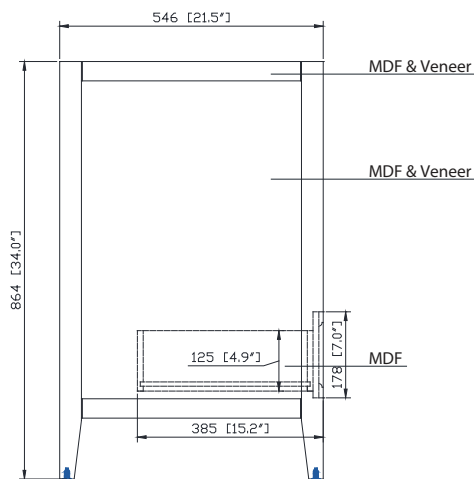

Nominal Dimension / Dimension Nominale

- 42W x 21.5D x 34H inches | 1068 x 546 x 864 mm

Product Diagrams / Diagrammes Produit

Front / Devant

Back / Derrière

Side / Côté

Top / Haut

SUT43BK-R / SUT43CW -R / SUT43GB-R

Nominal Dimension

- 43W x 22D x 1H inches
- 1092 x 560 x 25 mm

Components

Sink	CUM20WT-R		
Vanity	ALLIE-V42	BROOKS-V42	DEXTER-V43
	EMMA-V42	HAMILTON-V42	

Product Diagrams

Top

Side

Avanity

CUM20WT-R

Features

- Vitreous China
- Undermount application

Components

Drain	VC-DRAIN-CP	VC-DRAIN-BN
-------	-------------	-------------

Colors / Finishes

- White

Nominal Dimension

- 20W x 15D x 7.7H inches
- 510 x 381 x 196mm

Product Diagrams

Top

Front

Side