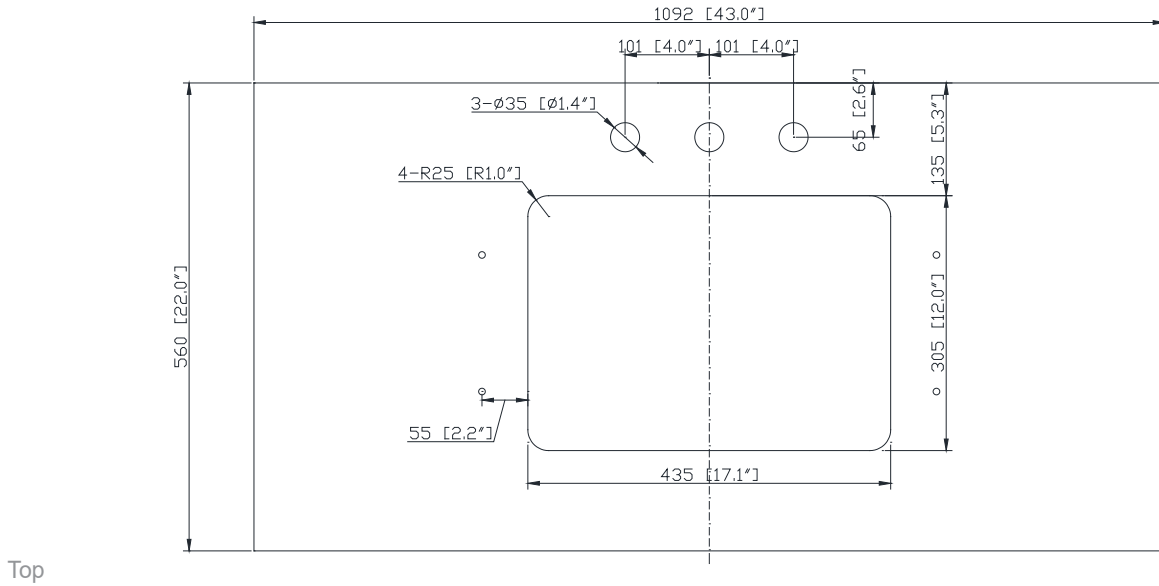

Nominal Dimension / Dimension Nominale

- 42W x 21.5D x 34H inches | 1068 x 546 x 864 mm

Product Diagrams / Diagrammes Produit

Front / Devant

Back / Derrière

Side / Côté

Top / Haut

SUT43BK-R / SUT43CW -R / SUT43GB-R

Nominal Dimension

- 43W x 22D x 1H inches
- 1092 x 560 x 25 mm

Components

Sink	CUM20WT-R		
Vanity	ALLIE-V42	BROOKS-V42	DEXTER-V43
	EMMA-V42	HAMILTON-V42	

Product Diagrams

Top

Side

Avanity

CUM20WT-R

Features

- Vitreous China
- Undermount application

Components

Drain	VC-DRAIN-CP	VC-DRAIN-BN
-------	-------------	-------------

Colors / Finishes

- White

Nominal Dimension

- 20W x 15D x 7.7H inches
- 510 x 381 x 196mm

Product Diagrams

Top

Front

Side