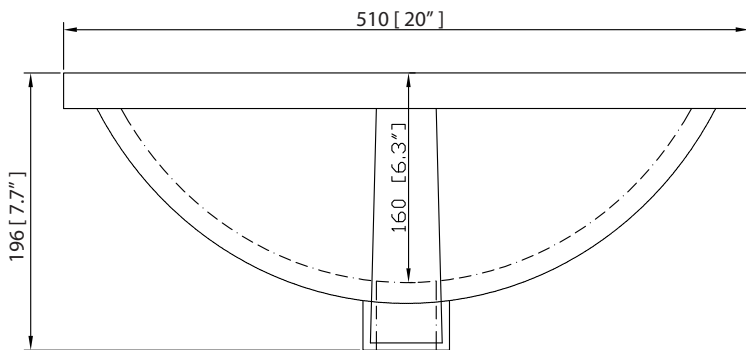

Nominal Dimension / Dimension Nominale

- 42W x 21.5D x 34H inches | 1068 x 546 x 864 mm

Product Diagrams / Diagrammes Produit

Front / Devant

Back / Derrière

Side / Côté

Top / Haut

SUT43BK-R / SUT43CW -R / SUT43GB-R

Nominal Dimension

- 43W x 22D x 1H inches
- 1092 x 560 x 25 mm

Components

Sink	CUM20WT-R		
Vanity	ALLIE-V42	BROOKS-V42	DEXTER-V43
	EMMA-V42	HAMILTON-V42	

Product Diagrams

Top

Side

Avanity

CUM20WT-R

Features

- Vitreous China
- Undermount application

Components

Drain	VC-DRAIN-CP	VC-DRAIN-BN
-------	-------------	-------------

Colors / Finishes

- White

Nominal Dimension

- 20W x 15D x 7.7H inches
- 510 x 381 x 196mm

Product Diagrams

Top

Front

Side