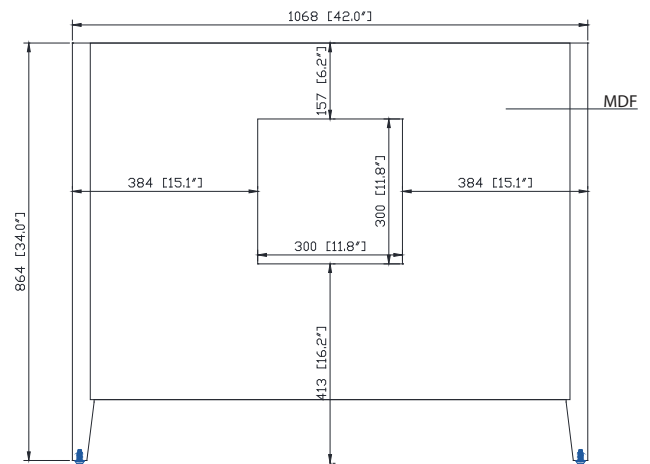

Nominal Dimension / Dimension Nominale

- 42W x 21.5D x 34H inches | 1068 x 546 x 864 mm

Product Diagrams / Diagrammes Produit

Front / Devant

Back / Derrière

Side / Côté

Top / Haut

SUT43BK-R / SUT43CW -R / SUT43GB-R

Nominal Dimension

- 43W x 22D x 1H inches
- 1092 x 560 x 25 mm

Components

Sink	CUM20WT-R		
Vanity	ALLIE-V42	BROOKS-V42	DEXTER-V43
	EMMA-V42	HAMILTON-V42	

Product Diagrams

Top

Side

Avanity

CUM20WT-R

Features

- Vitreous China
- Undermount application

Components

Drain	VC-DRAIN-CP	VC-DRAIN-BN
-------	-------------	-------------

Colors / Finishes

- White

Nominal Dimension

- 20W x 15D x 7.7H inches
- 510 x 381 x 196mm

Product Diagrams

Top

Front

Side