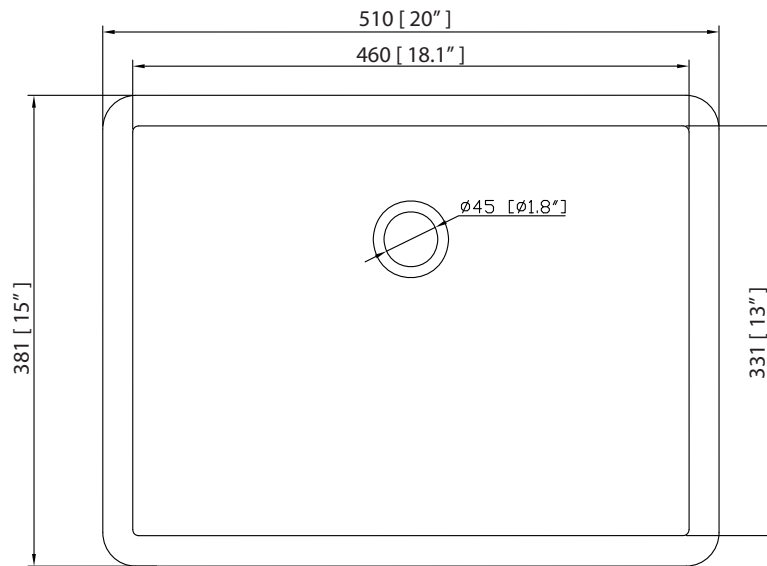

Nominal Dimension / Dimension Nominale

- 30W x 21.5D x 34H inches | 762 x 546 x 864 mm

Product Diagrams / Diagrammes Produit

Front / Devant

Back / Derrière

Side / Côté

Top / Haut

SUT31BK-R / SUT31CW -R / SUT31GB-R

Features

- Top cutout for single undermount sink
- Top pre-drilled for 8" widespread faucet
- 4" backsplash included

Colors / Finishes

- BK - Natural Black Granite
- CW - Natural Carrera White marble
- GB - Natural Galala Beige marble

Nominal Dimension

- 31W x 22D x 1H inches
- 787 x 560 x 25 mm

Related Items

Sink	CUM20WT-R		
Vanity	ALLIE-V30	BRENTWOOD-V31	BROOKS-V30
	COLTON-V30	DELANO-V30	EMMA-V30
	KELLY-V30	MODERO-V30	THOMPSON-V30

Product Diagrams

Nominal Dimension

- 20W x 15D x 7.7H inches
- 510 x 381 x 196mm

Product Diagrams

Top

Front

Side