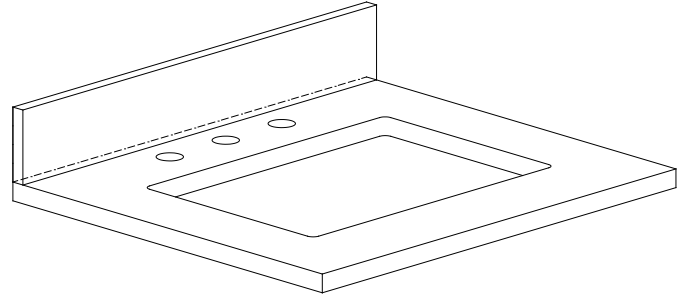

Nominal Dimension / Dimension Nominale

- 24W x 21.5D x 34H inches | 610 x 546 x 864 mm

Product Diagrams / Diagrammes Produit

SUT25BK-R / SUT25CW -R / SUT25GB-R

Features

- Top cutout for single undermount sink
- Top pre-drilled for 8" widespread faucet
- 4" backsplash included

Colors / Finishes

- BK - Natural Black Granite
- CW - Natural Carrera White marble
- GB - Natural Galala Beige marble

Nominal Dimension

- 25W x 22D x 1H inches
- 635 x 560 x 25 mm

Related Items

Sink	CUM20WT-R	
Vanity	ALLIE-V24	BROOKS-V24
	DELANO-V24	

Product Diagrams

Top

Side

Avanity

CUM20WT-R

Features

- Vitreous China
- Undermount application

Components

Drain	VC-DRAIN-CP	VC-DRAIN-BN
-------	-------------	-------------

Colors / Finishes

- White

Nominal Dimension

- 20W x 15D x 7.7H inches
- 510 x 381 x 196mm

Product Diagrams

Top

Front