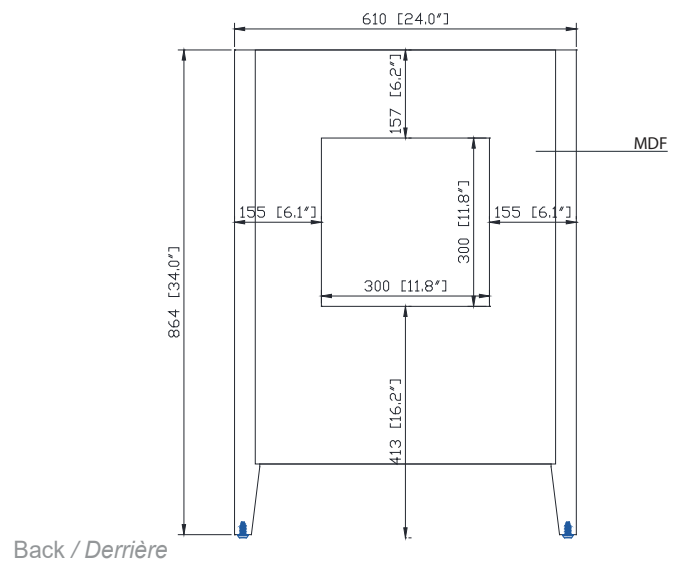

Avanity

EVERETTE-V24-WD

Features

- Solid rubberwood wood frame
- MDF rubberwood veneer
- 2 soft-close doors
- 1 soft-close drawer
- Brushed nickel finish hardware
- Adjustable height levelers

Caractéristiques

Nominal Dimension / Dimension Nominale

- 24W x 21.5D x 34H inches | 610 x 546 x 864 mm

Product Diagrams / Diagrammes Produit

SUT25BK-R / SUT25CW -R / SUT25GB-R

Features

- Top cutout for single undermount sink
- Top pre-drilled for 8" widespread faucet
- 4" backsplash included

Colors / Finishes

- BK - Natural Black Granite
- CW - Natural Carrera White marble
- GB - Natural Galala Beige marble

Nominal Dimension

- 25W x 22D x 1H inches
- 635 x 560 x 25 mm

Related Items

Sink	CUM20WT-R	
Vanity	ALLIE-V24	BROOKS-V24
	DELANO-V24	

Drain	VC-DRAIN-CP	VC-DRAIN-BN
-------	-------------	-------------

Colors / Finishes

- White

Nominal Dimension

- 20W x 15D x 7.7H inches
- 510 x 381 x 196mm

Product Diagrams

Top

Front