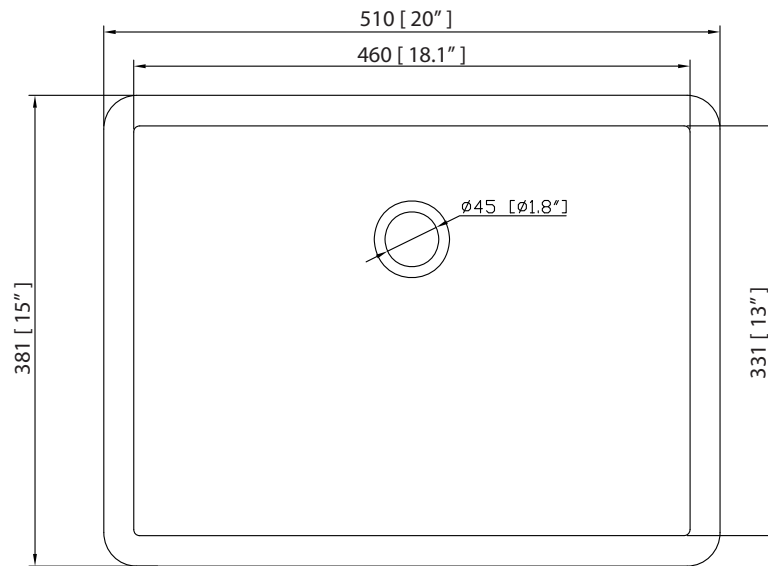

Nominal Dimension / Dimension Nominale

- 24W x 21.5D x 34H inches | 610 x 546 x 864 mm

Product Diagrams / Diagrammes Produit

SUT25BK-R / SUT25CW -R / SUT25GB-R

Features

- Top cutout for single undermount sink
- Top pre-drilled for 8" widespread faucet
- 4" backsplash included

Colors / Finishes

- BK - Natural Black Granite
- CW - Natural Carrera White marble
- GB - Natural Galala Beige marble

Nominal Dimension

- 25W x 22D x 1H inches
- 635 x 560 x 25 mm

Related Items

Sink	CUM20WT-R	
Vanity	ALLIE-V24	BROOKS-V24
	DELANO-V24	

Drain	VC-DRAIN-CP	VC-DRAIN-BN
-------	-------------	-------------

Colors / Finishes

- White

Nominal Dimension

- 20W x 15D x 7.7H inches
- 510 x 381 x 196mm

Product Diagrams

Top

Front

Side