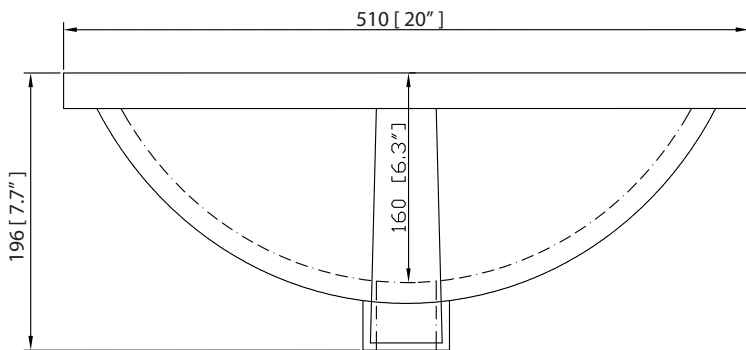

Nominal Dimension / Dimension Nominale

- 24W x 21.5D x 34H inches | 610 x 546 x 864 mm

Product Diagrams / Diagrammes Produit

SUT25BK-R / SUT25CW -R / SUT25GB-R

Features

- Top cutout for single undermount sink
- Top pre-drilled for 8" widespread faucet
- 4" backsplash included

Colors / Finishes

- BK - Natural Black Granite
- CW - Natural Carrera White marble
- GB - Natural Galala Beige marble

Nominal Dimension

- 25W x 22D x 1H inches
- 635 x 560 x 25 mm

Related Items

Sink	CUM20WT-R	
Vanity	ALLIE-V24	BROOKS-V24
	DELANO-V24	

Drain	VC-DRAIN-CP	VC-DRAIN-BN
-------	-------------	-------------

Colors / Finishes

- White

Nominal Dimension

- 20W x 15D x 7.7H inches
- 510 x 381 x 196mm

Product Diagrams

Top

Front

Side