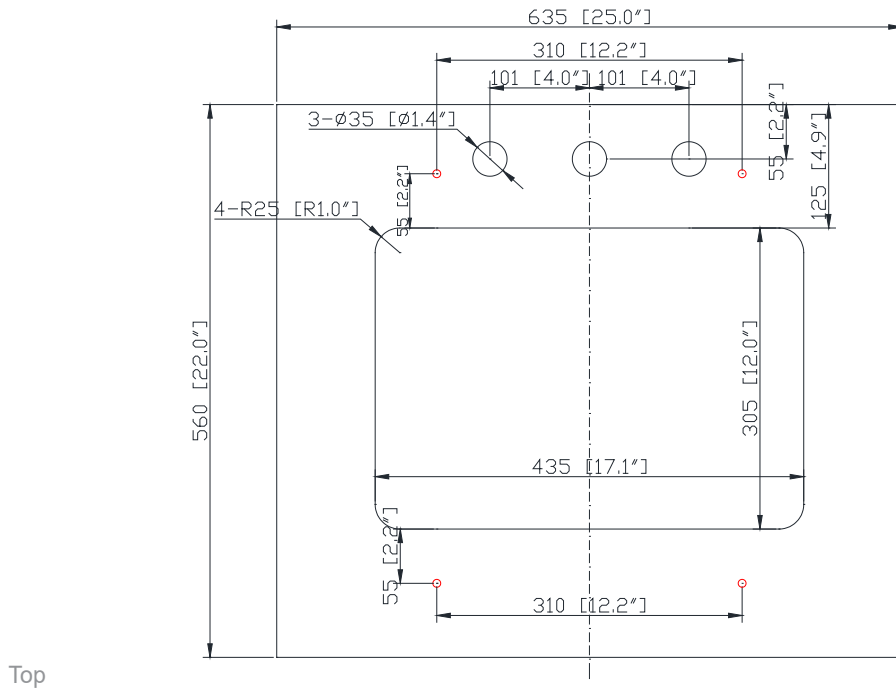

Nominal Dimension / Dimension Nominale

- 24W x 21.5D x 34H inches | 610 x 546 x 864 mm

Product Diagrams / Diagrammes Produit

SUT25BK-R / SUT25CW -R / SUT25GB-R

Features

- Top cutout for single undermount sink
- Top pre-drilled for 8" widespread faucet
- 4" backsplash included

Colors / Finishes

- BK - Natural Black Granite
- CW - Natural Carrera White marble
- GB - Natural Galala Beige marble

Nominal Dimension

- 25W x 22D x 1H inches
- 635 x 560 x 25 mm

Related Items

Sink	CUM20WT-R	
Vanity	ALLIE-V24	BROOKS-V24
	DELANO-V24	

Product Diagrams

Top

Side

Avanity

CUM20WT-R

Features

- Vitreous China
- Undermount application

Components

Drain	VC-DRAIN-CP	VC-DRAIN-BN
-------	-------------	-------------

Colors / Finishes

- White

Nominal Dimension

- 20W x 15D x 7.7H inches
- 510 x 381 x 196mm

Product Diagrams

Top

Front