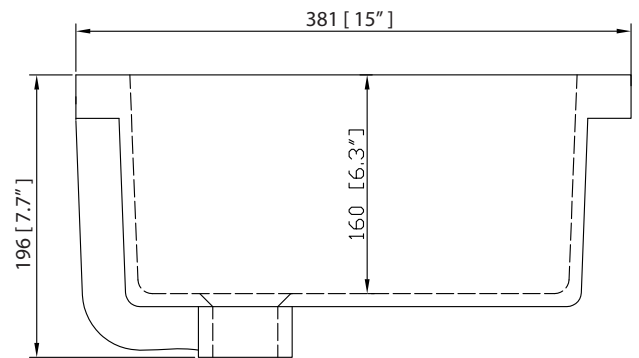

Nominal Dimension / Dimension Nominale

- 24W x 21.5D x 34H inches | 610 x 546 x 864 mm

Product Diagrams / Diagrammes Produit

SUT25BK-R / SUT25CW -R / SUT25GB-R

Features

- Top cutout for single undermount sink
- Top pre-drilled for 8" widespread faucet
- 4" backsplash included

Colors / Finishes

- BK - Natural Black Granite
- CW - Natural Carrera White marble
- GB - Natural Galala Beige marble

Nominal Dimension

- 25W x 22D x 1H inches
- 635 x 560 x 25 mm

Related Items

Sink	CUM20WT-R	
Vanity	ALLIE-V24	BROOKS-V24
	DELANO-V24	

Drain	VC-DRAIN-CP	VC-DRAIN-BN
-------	-------------	-------------

Colors / Finishes

- White

Nominal Dimension

- 20W x 15D x 7.7H inches
- 510 x 381 x 196mm

Product Diagrams

Top

Front

Side