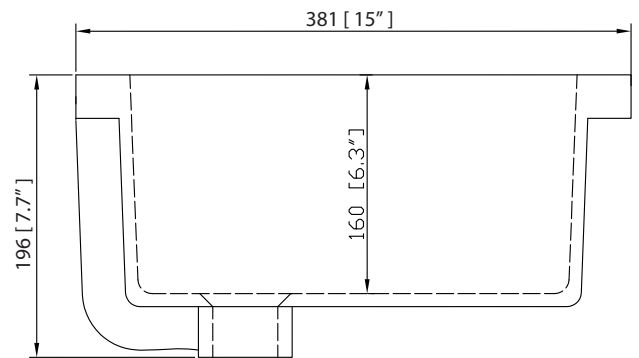

- BK - Natural Black Granite
- CW - Natural Carrera White marble
- GB - Natural Galala Beige marble

Nominal Dimension

- 73W x 22D x 1H inches
- 1853 x 560 x 25 mm

Related Items

Sink	CUM20WT-R		
Vanity	MADISON-V72	MODERO-V72	THOMPSON-V72

Drain	VC-DRAIN-CP	VC-DRAIN-BN
-------	-------------	-------------

Colors / Finishes

- White

Nominal Dimension

- 20W x 15D x 7.7H inches
- 510 x 381 x 196mm

Product Diagrams

Top

Front

Side