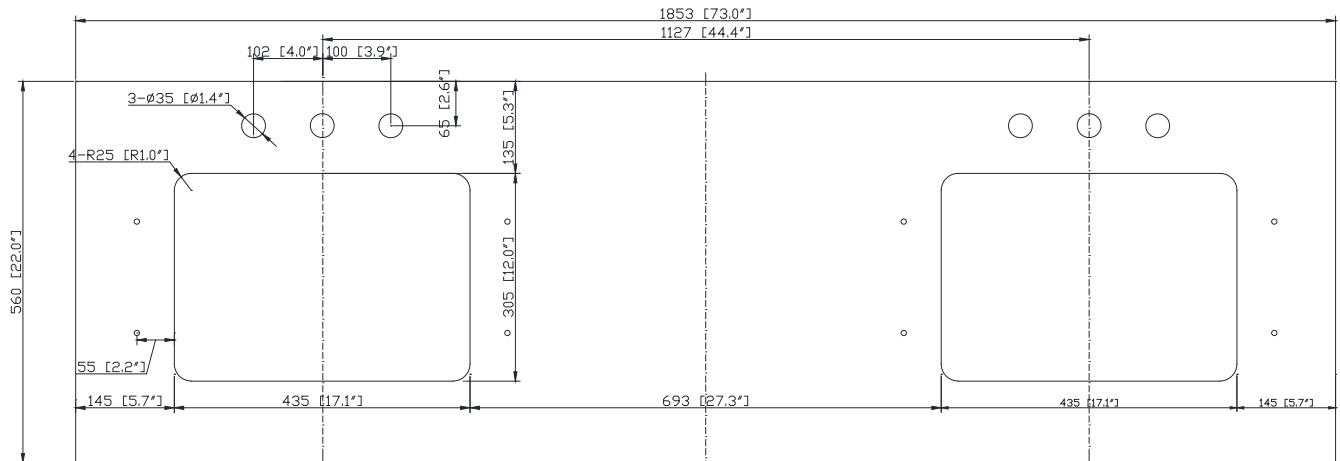

- BK - Natural Black Granite
- CW - Natural Carrera White marble
- GB - Natural Galala Beige marble

Nominal Dimension

- 73W x 22D x 1H inches
- 1853 x 560 x 25 mm

Related Items

Sink	CUM20WT-R		
Vanity	MADISON-V72	MODERO-V72	THOMPSON-V72

Product Diagrams

Top

Side

Avanity

CUM20WT-R

Features

- Vitreous China
- Undermount application

Components

Drain	VC-DRAIN-CP	VC-DRAIN-BN
-------	-------------	-------------

Colors / Finishes

- White

Nominal Dimension

- 20W x 15D x 7.7H inches
- 510 x 381 x 196mm

Product Diagrams

Top

Front