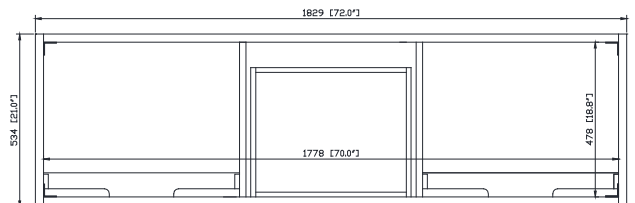

Colors / Couleurs

- Gray Teak finish / Fini teck gris
- Natural Teak finish / Fini teck naturel

Nominal Dimension / Dimension Nominale

- 72W x 21D x 34H inches | 1829 x 534 x 864 mm

Product Diagrams / Diagrammes Produit

Front / Devant

Back / Derrière

Side / Côté

Top / Haut

SUT73BK-R / SUT73CW -R / SUT73GB-R

Features

- Top cutout for dual undermount sinks
- Top pre-drilled for 8" widespread faucet
- 4" backsplash included

Colors / Finishes

- BK - Natural Black Granite
- CW - Natural Carrera White marble
- GB - Natural Galala Beige marble

Nominal Dimension

- 73W x 22D x 1H inches
- 1853 x 560 x 25 mm

Related Items

Sink	CUM20WT-R		
Vanity	MADISON-V72	MODERO-V72	THOMPSON-V72

Drain	VC-DRAIN-CP	VC-DRAIN-BN
-------	-------------	-------------

Colors / Finishes

- White

Nominal Dimension

- 20W x 15D x 7.7H inches
- 510 x 381 x 196mm

Product Diagrams

Top

Front