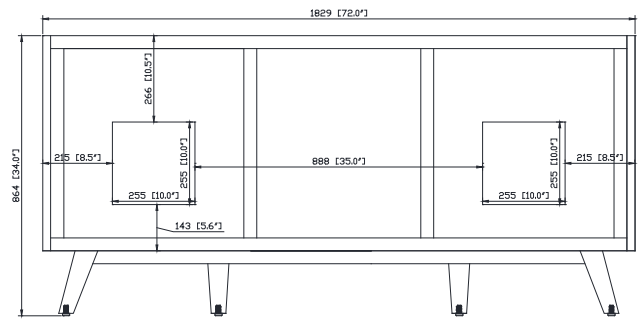

Colors / Couleurs

- Gray Teak finish / Fini teck gris
- Natural Teak finish / Fini teck naturel

Nominal Dimension / Dimension Nominale

- 72W x 21D x 34H inches | 1829 x 534 x 864 mm

Product Diagrams / Diagrammes Produit

Front / Devant

Back / Derrière

Side / Côté

Top / Haut

SUT73BK-R / SUT73CW -R / SUT73GB-R

Features

- Top cutout for dual undermount sinks
- Top pre-drilled for 8" widespread faucet
- 4" backsplash included

Colors / Finishes

- BK - Natural Black Granite
- CW - Natural Carrera White marble
- GB - Natural Galala Beige marble

Nominal Dimension

- 73W x 22D x 1H inches
- 1853 x 560 x 25 mm

Related Items

Sink	CUM20WT-R		
Vanity	MADISON-V72	MODERO-V72	THOMPSON-V72

Drain	VC-DRAIN-CP	VC-DRAIN-BN
-------	-------------	-------------

Colors / Finishes

- White

Nominal Dimension

- 20W x 15D x 7.7H inches
- 510 x 381 x 196mm

Product Diagrams

Top

Front