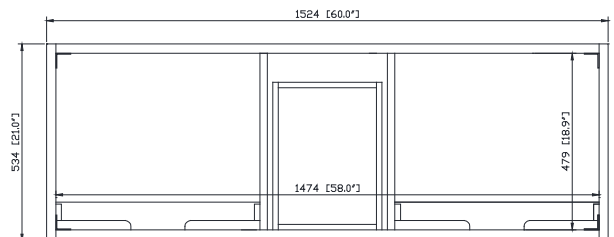

Colors / Couleurs

- Gray Teak finish / Fini teck gris
- Natural Teak finish / Fini teck naturel

Nominal Dimension / Dimension Nominale

- 60W x 21D x 34H inches | 1524 x 534 x 864 mm

Product Diagrams / Diagrammes Produit

Front / Devant

Back / Derrière

Side / Côté

Top / Haut

SUT61BK-R / SUT61CW -R / SUT61GB-R

Features

- Top cutout for dual undermount sinks
- Top pre-drilled for 8" widespread faucet
- 4" backsplash included

Colors / Finishes

- BK - Natural Black Granite
- CW - Natural Carrera White marble
- GB - Natural Galala Beige marble

Nominal Dimension

- 61W x 22D x 1H inches
- 1549 x 560 x 25 mm

Related Items

Sink	CUM20WT-R			
Vanity	BRENTWOOD-V61	BROOKS-V60	HAMILTON-V60	
	LEXINGTON-V60	MADISON-V60	MODERO-V60	THOMPSON-V60

Drain	VC-DRAIN-CP	VC-DRAIN-BN
-------	-------------	-------------

Colors / Finishes

- White

Nominal Dimension

- 20W x 15D x 7.7H inches
- 510 x 381 x 196mm

Product Diagrams

Top

Front