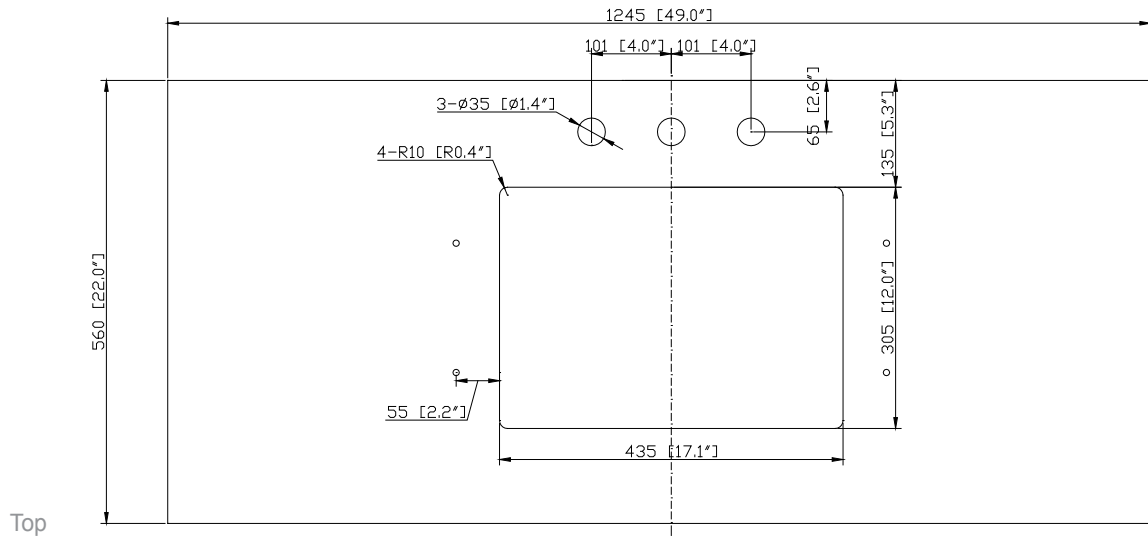

Front / Devant

Product Diagrams

Side