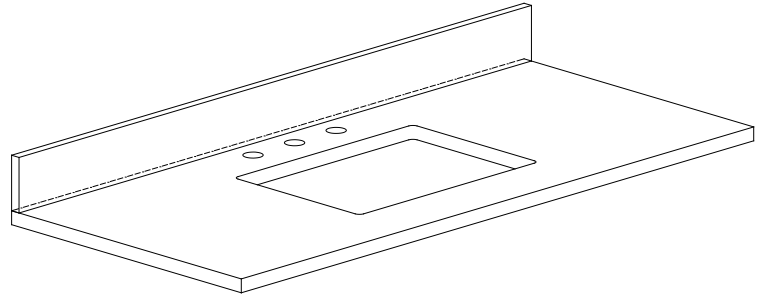

## Nominal Dimension / Dimension Nominale

- 48W x 21D x 34H inches | 1220 x 534 x 864 mm

### Features

- Top cutout for single undermount sink
- Top pre-drilled for 8" widespread faucet
- 4" backsplash included

### Nominal Dimension

- 49W x 22D x 1H inches
- 1244 x 560 x 25 mm