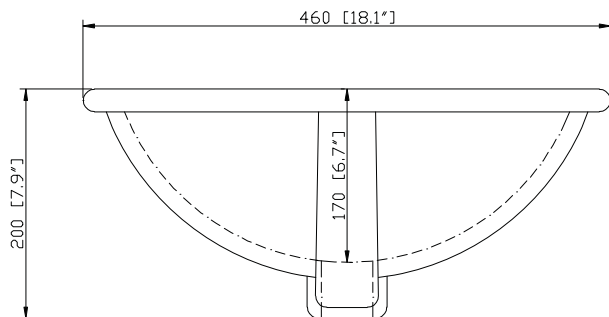

## Nominal Dimension

- 61W x 22D x 1H inches
- 1550 x 560 x 25 mm

## Product Diagrams

Top

Side

*Avanity*

CUM18LN / CUM18WT

**Features**

- Vitreous China
- Undermount application
- 1.8 in. drain opening
- Overflow outlet

**Colors / Finishes**

- LN - Linen
- WT - White

**Nominal Dimension**

- 18.1W x 15D x 7.9H inches
- 458 x 380 x 200 mm

**Components**

<b>Drain</b>	VC-DRAIN-CP	VC-DRAIN-BN					
<b>Vanity Top</b>	SUT25BK	SUT25CW	SUT25GB	SUT31BK	SUT31CW	SUT31GB	SUT37BK
	SUT37GB	SUT37CW	SUT49CW	SUT49GB	SUT49BK	SUT61BK	SUT61CW
	SUT61GB	SUT73BK	SUT73CW	SUT73GB			

**Product Diagrams**

Front

Side