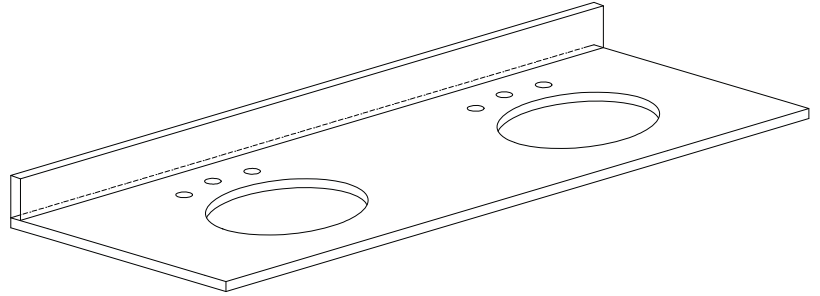

## Features

- Top cutout for dual undermount sinks
- Top pre-drilled for 8" widespread faucet
- 4" backsplash included

## Nominal Dimension

- 61W x 22D x 1H inches
- 1550 x 560 x 25 mm

- LN - Linen
- WT - White

**Nominal Dimension**

- 18.1W x 15D x 7.9H inches
- 458 x 380 x 200 mm

**Components**

<b>Drain</b>	VC-DRAIN-CP	VC-DRAIN-BN					
<b>Vanity Top</b>	SUT25BK	SUT25CW	SUT25GB	SUT31BK	SUT31CW	SUT31GB	SUT37BK
	SUT37GB	SUT37CW	SUT49CW	SUT49GB	SUT49BK	SUT61BK	SUT61CW
	SUT61GB	SUT73BK	SUT73CW	SUT73GB			