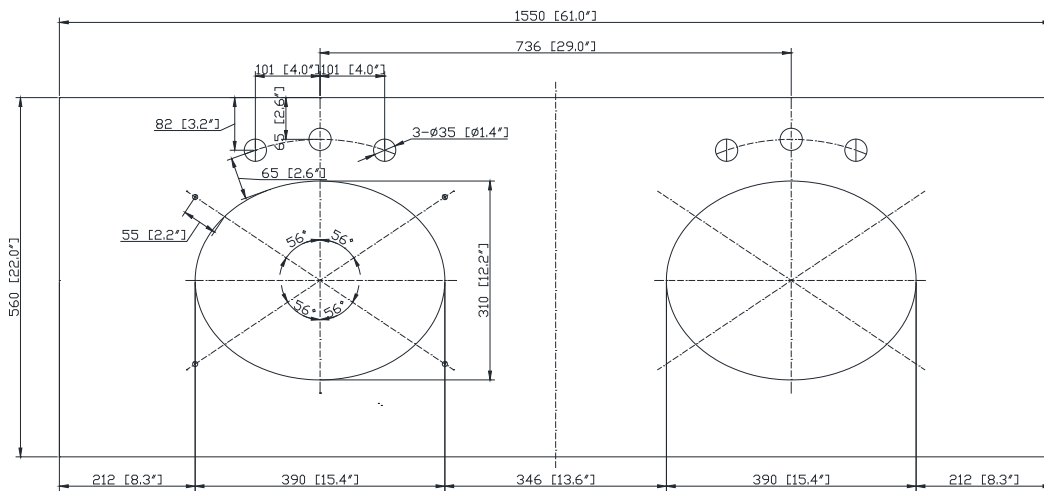

## Nominal Dimension

- 61W x 22D x 1H inches
- 1550 x 560 x 25 mm

## Product Diagrams

Top

Side

*Avanity*

CUM18LN / CUM18WT

**Features**

- Vitreous China
- Undermount application
- 1.8 in. drain opening
- Overflow outlet

**Colors / Finishes**

- LN - Linen
- WT - White

**Nominal Dimension**

- 18.1W x 15D x 7.9H inches
- 458 x 380 x 200 mm

**Components**

<b>Drain</b>	VC-DRAIN-CP	VC-DRAIN-BN					
<b>Vanity Top</b>	SUT25BK	SUT25CW	SUT25GB	SUT31BK	SUT31CW	SUT31GB	SUT37BK
	SUT37GB	SUT37CW	SUT49CW	SUT49GB	SUT49BK	SUT61BK	SUT61CW
	SUT61GB	SUT73BK	SUT73CW	SUT73GB			