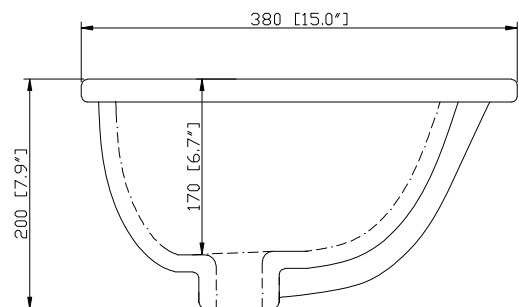

## Nominal Dimension

- 61W x 22D x 1H inches
- 1550 x 560 x 25 mm

## Product Diagrams

Top

Side

*Avanity*

CUM18LN / CUM18WT

**Features**

- Vitreous China
- Undermount application
- 1.8 in. drain opening
- Overflow outlet

**Colors / Finishes**

- LN - Linen
- WT - White

**Nominal Dimension**

- 18.1W x 15D x 7.9H inches
- 458 x 380 x 200 mm

**Components**

<b>Drain</b>	VC-DRAIN-CP	VC-DRAIN-BN					
<b>Vanity Top</b>	SUT25BK	SUT25CW	SUT25GB	SUT31BK	SUT31CW	SUT31GB	SUT37BK
	SUT37GB	SUT37CW	SUT49CW	SUT49GB	SUT49BK	SUT61BK	SUT61CW
	SUT61GB	SUT73BK	SUT73CW	SUT73GB			

**Product Diagrams**

Front

Side