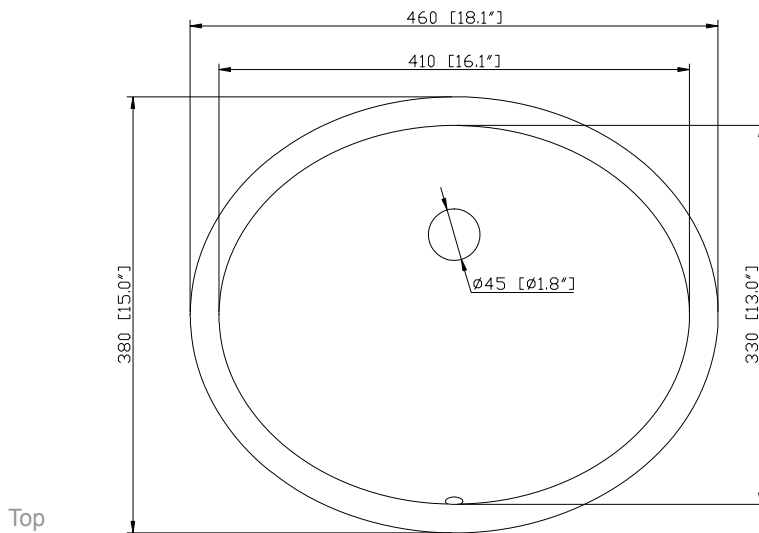

## Nominal Dimension

- 61W x 22D x 1H inches
- 1550 x 560 x 25 mm

## Product Diagrams

Top

Side

*Avanity*

CUM18LN / CUM18WT

**Features**

- Vitreous China
- Undermount application
- 1.8 in. drain opening
- Overflow outlet

**Colors / Finishes**

- LN - Linen
- WT - White

**Nominal Dimension**

- 18.1W x 15D x 7.9H inches
- 458 x 380 x 200 mm

**Components**

<b>Drain</b>	VC-DRAIN-CP	VC-DRAIN-BN					
<b>Vanity Top</b>	SUT25BK	SUT25CW	SUT25GB	SUT31BK	SUT31CW	SUT31GB	SUT37BK
	SUT37GB	SUT37CW	SUT49CW	SUT49GB	SUT49BK	SUT61BK	SUT61CW
	SUT61GB	SUT73BK	SUT73CW	SUT73GB			

**Product Diagrams**

Front

Side