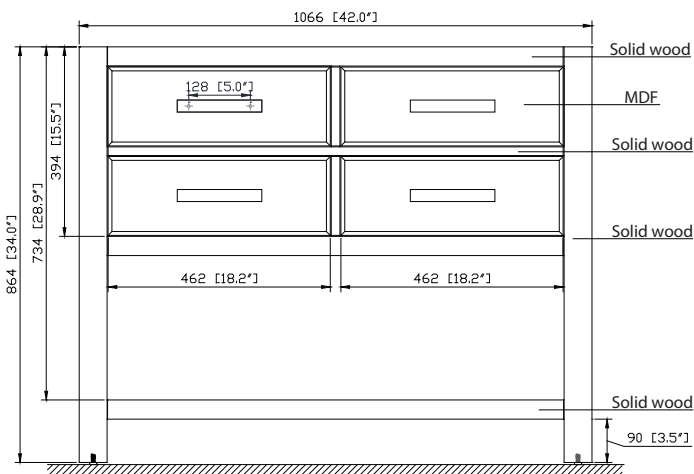

Product Diagrams

Front