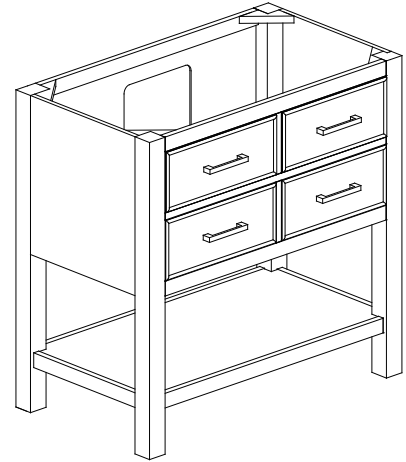

## Features

- Solid poplar wood frame, Birch veneer plywood
- 2 soft-close drawer, 1 open shelf
- Brushed nickel or matte gold finish hardware
- Adjustable height levelers
- 2 Flip-down drawers

## Nominal Dimension

- 42W x 21.5D x 34H inches

### Nominal Dimension

- 18.1W x 15D x 7.9H inches
- 458 x 380 x 200 mm