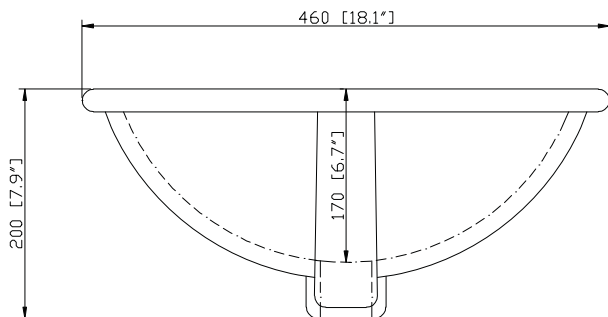

Top

Side

Product Diagrams

Front