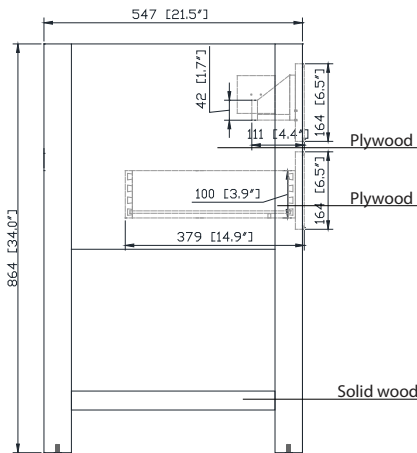

Avanity

BROOKS-V42-CG
BROOKS-V42-WT
BROOKS-V42-NB

Features

- Solid poplar wood frame, Birch veneer plywood
- 2 soft-close drawer, 1 open shelf
- Brushed nickel or matte gold finish hardware
- Adjustable height levelers
- 2 Flip-down drawers

Colors / Finishes

- Chilled Gray
- White
- Navy Blue

Nominal Dimension

- 42W x 21.5D x 34H inches

Components

Mirror	14000-M28-CG	14000-MC28-CG	14000-MC24-NB
	14000-M28-WT	14000-MC28-WT	14000-M24-NB
Vanity Top	SUT43BK-R	SUT43GB-R	SUT43CW-R
	SUT43BK	SUT43GB	SUT43CW
Sink	CUM20WT-R	CUM18WT	CUM18LN

Product Diagrams

Side