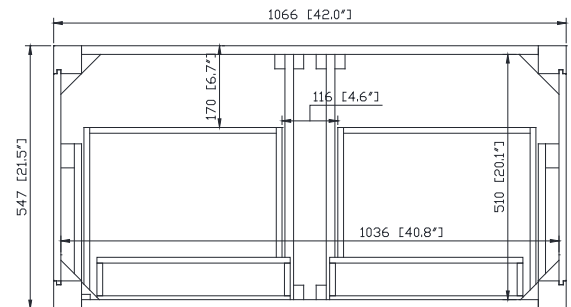

Avanity

BROOKS-V42-CG
BROOKS-V42-WT
BROOKS-V42-NB

Features

- Solid poplar wood frame, Birch veneer plywood
- 2 soft-close drawer, 1 open shelf
- Brushed nickel or matte gold finish hardware
- Adjustable height levelers
- 2 Flip-down drawers

Colors / Finishes

- Chilled Gray
- White
- Navy Blue

Nominal Dimension

- 42W x 21.5D x 34H inches

Components

Mirror	14000-M28-CG	14000-MC28-CG	14000-MC24-NB
	14000-M28-WT	14000-MC28-WT	14000-M24-NB
Vanity Top	SUT43BK-R	SUT43GB-R	SUT43CW-R
	SUT43BK	SUT43GB	SUT43CW
Sink	CUM20WT-R	CUM18WT	CUM18LN

Product Diagrams

Side