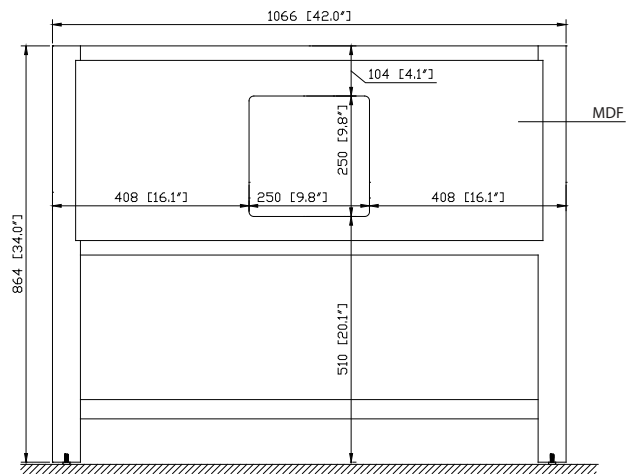

Avanity

BROOKS-V42-CG
BROOKS-V42-WT
BROOKS-V42-NB

Features

- Solid poplar wood frame, Birch veneer plywood
- 2 soft-close drawer, 1 open shelf
- Brushed nickel or matte gold finish hardware
- Adjustable height levelers
- 2 Flip-down drawers

Colors / Finishes

- Chilled Gray
- White
- Navy Blue

Nominal Dimension

- 42W x 21.5D x 34H inches

Components

Mirror	14000-M28-CG	14000-MC28-CG	14000-MC24-NB
	14000-M28-WT	14000-MC28-WT	14000-M24-NB
Vanity Top	SUT43BK-R	SUT43GB-R	SUT43CW-R
	SUT43BK	SUT43GB	SUT43CW
Sink	CUM20WT-R	CUM18WT	CUM18LN

Product Diagrams

Back

Side