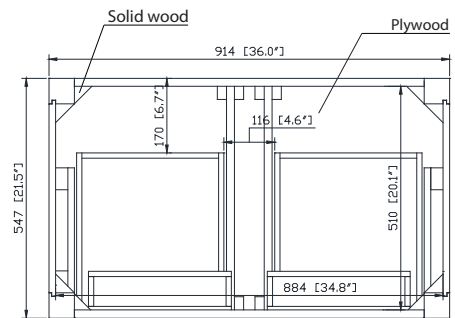

Colors / Finishes

- Chilled Gray
- White
- Navy Blue

Nominal Dimension

- 36W x 21.5D x 34H (inches)

Related Items

Mirror	14000-M24-CG	14000-MC24-CG	14000-M28-CG	14000-M24-NB
	14000-M24-WT	14000-MC24-WT	14000-M28-WT	14000-MC24-NB
Vanity Top	SUT37BK-R	SUT37GB-R	SUT37CW-R	
	SUT37BK	SUT37GB	SUT37CW	
Sink	CUM20WT-R	CUM18WT	CUM18LN	

Product Diagrams

Front

Back

Side

Top

For customer support please call 866 522 5578 weekdays 9:00 to 6:00 PST

Avanity

SUT37BK / SUT37CW / SUT37GB

Nominal Dimension

- 37W x 22D x 1H inches
- 940 x 560 x 25 mm

KELLY-V36

Related Items

Sink	CUM18WT	CUM18LN	
Vanity	ALLIE-V36	BROOKS-V36	COLTON-V36
	DELANO-V36	KELLY-V36	LAYLA-V36
	MADISON-V36	MODERO-V36	THOMPSON-V36

Nominal Dimension

- 18.1W x 15D x 7.9H inches
- 458 x 380 x 200 mm

Components

Drain	VC-DRAIN-CP	VC-DRAIN-BN					
Vanity Top	SUT25BK	SUT25CW	SUT25GB	SUT31BK	SUT31CW	SUT31GB	SUT37BK
	SUT37GB	SUT37CW	SUT49CW	SUT49GB	SUT49BK	SUT61BK	SUT61CW
	SUT61GB	SUT73BK	SUT73CW	SUT73GB			