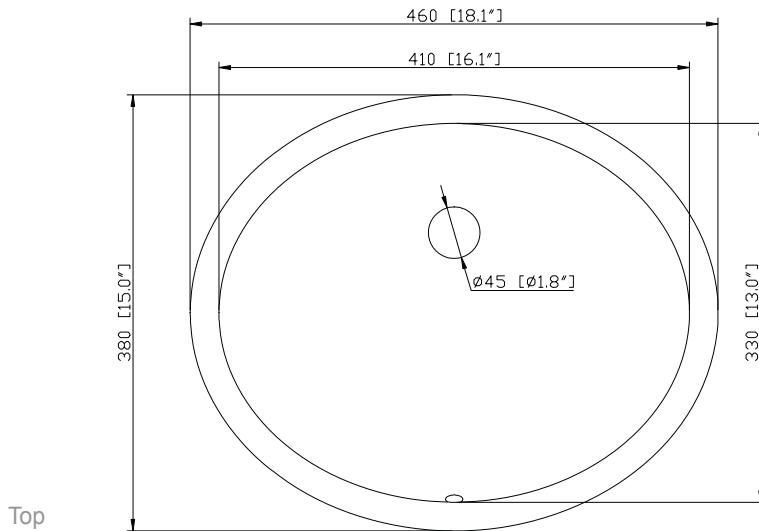

Nominal Dimension

- 37W x 22D x 1H inches
- 940 x 560 x 25 mm

KELLY-V36

Related Items

Sink	CUM18WT	CUM18LN	
Vanity	ALLIE-V36	BROOKS-V36	COLTON-V36
	DELANO-V36	KELLY-V36	LAYLA-V36
	MADISON-V36	MODERO-V36	THOMPSON-V36

Product Diagrams

Top

Side

CUM18LN / CUM18WT

Features

- Vitreous China
- Undermount application
- 1.8 in. drain opening
- Overflow outlet

Colors / Finishes

- LN - Linen
- WT - White

Nominal Dimension

- 18.1W x 15D x 7.9H inches
- 458 x 380 x 200 mm

Components

Drain	VC-DRAIN-CP	VC-DRAIN-BN					
Vanity Top	SUT25BK	SUT25CW	SUT25GB	SUT31BK	SUT31CW	SUT31GB	SUT37BK
	SUT37GB	SUT37CW	SUT49CW	SUT49GB	SUT49BK	SUT61BK	SUT61CW
	SUT61GB	SUT73BK	SUT73CW	SUT73GB			

Product Diagrams

Front

Side