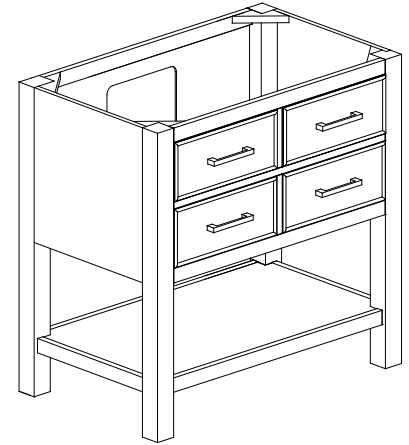

BROOKS-V36-CG
 BROOKS-V36-WT
 BROOKS-V36-NB

Features

- Solid poplar frame and birch veneer plywood
- 2 soft-close drawer
- Brushed nickel or matte gold finish hardware
- Adjustable height levelers
- Under counter application
- 2 Flip-down drawers

Colors / Finishes

- Chilled Gray
- White
- Navy Blue

Nominal Dimension

- 36W x 21.5D x 34H (inches)

Related Items

Mirror	14000-M24-CG	14000-MC24-CG	14000-M28-CG	14000-M24-NB
	14000-M24-WT	14000-MC24-WT	14000-M28-WT	14000-MC24-NB
Vanity Top	SUT37BK-R	SUT37GB-R	SUT37CW-R	
	SUT37BK	SUT37GB	SUT37CW	
Sink	CUM20WT-R	CUM18WT	CUM18LN	

Nominal Dimension

- 37W x 22D x 1H inches
- 940 x 560 x 25 mm

KELLY-V36

Related Items

Sink	CUM18WT	CUM18LN	
Vanity	ALLIE-V36	BROOKS-V36	COLTON-V36
	DELANO-V36	KELLY-V36	LAYLA-V36
	MADISON-V36	MODERO-V36	THOMPSON-V36

Nominal Dimension

- 18.1W x 15D x 7.9H inches
- 458 x 380 x 200 mm

Components

Drain	VC-DRAIN-CP	VC-DRAIN-BN					
Vanity Top	SUT25BK	SUT25CW	SUT25GB	SUT31BK	SUT31CW	SUT31GB	SUT37BK
	SUT37GB	SUT37CW	SUT49CW	SUT49GB	SUT49BK	SUT61BK	SUT61CW
	SUT61GB	SUT73BK	SUT73CW	SUT73GB			