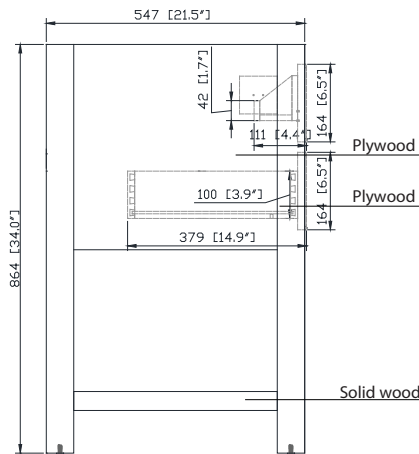

Colors / Finishes

- Chilled Gray
- White
- Navy Blue

Nominal Dimension

- 36W x 21.5D x 34H (inches)

Related Items

Mirror	14000-M24-CG	14000-MC24-CG	14000-M28-CG	14000-M24-NB
	14000-M24-WT	14000-MC24-WT	14000-M28-WT	14000-MC24-NB
Vanity Top	SUT37BK-R	SUT37GB-R	SUT37CW-R	
	SUT37BK	SUT37GB	SUT37CW	
Sink	CUM20WT-R	CUM18WT	CUM18LN	

Product Diagrams

Front

Back

Side

Top

For customer support please call 866 522 5578 weekdays 9:00 to 6:00 PST

Avanity

SUT37BK / SUT37CW / SUT37GB

Nominal Dimension

- 37W x 22D x 1H inches
- 940 x 560 x 25 mm

KELLY-V36

Related Items

Sink	CUM18WT	CUM18LN	
Vanity	ALLIE-V36	BROOKS-V36	COLTON-V36
	DELANO-V36	KELLY-V36	LAYLA-V36
	MADISON-V36	MODERO-V36	THOMPSON-V36

Nominal Dimension

- 18.1W x 15D x 7.9H inches
- 458 x 380 x 200 mm

Components

Drain	VC-DRAIN-CP	VC-DRAIN-BN					
Vanity Top	SUT25BK	SUT25CW	SUT25GB	SUT31BK	SUT31CW	SUT31GB	SUT37BK
	SUT37GB	SUT37CW	SUT49CW	SUT49GB	SUT49BK	SUT61BK	SUT61CW
	SUT61GB	SUT73BK	SUT73CW	SUT73GB			