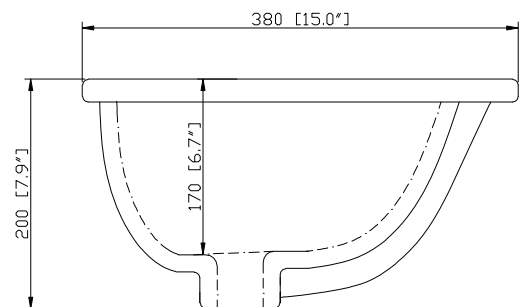

Nominal Dimension

- 37W x 22D x 1H inches
- 940 x 560 x 25 mm

KELLY-V36

Related Items

Sink	CUM18WT	CUM18LN	
Vanity	ALLIE-V36	BROOKS-V36	COLTON-V36
	DELANO-V36	KELLY-V36	LAYLA-V36
	MADISON-V36	MODERO-V36	THOMPSON-V36

Product Diagrams

Top

Side

CUM18LN / CUM18WT

Features

- Vitreous China
- Undermount application
- 1.8 in. drain opening
- Overflow outlet

Colors / Finishes

- LN - Linen
- WT - White

Nominal Dimension

- 18.1W x 15D x 7.9H inches
- 458 x 380 x 200 mm

Components

Drain	VC-DRAIN-CP	VC-DRAIN-BN					
Vanity Top	SUT25BK	SUT25CW	SUT25GB	SUT31BK	SUT31CW	SUT31GB	SUT37BK
	SUT37GB	SUT37CW	SUT49CW	SUT49GB	SUT49BK	SUT61BK	SUT61CW
	SUT61GB	SUT73BK	SUT73CW	SUT73GB			

Product Diagrams

Front

Side