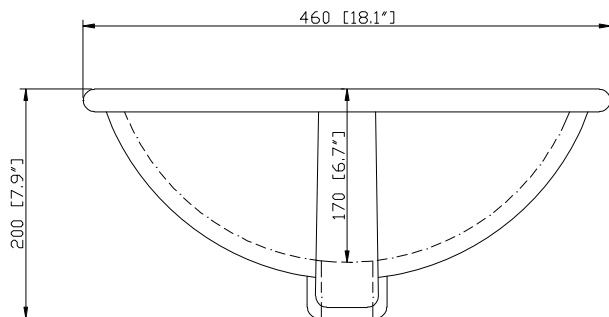

Nominal Dimension

- 37W x 22D x 1H inches
- 940 x 560 x 25 mm

KELLY-V36

Related Items

Sink	CUM18WT	CUM18LN	
Vanity	ALLIE-V36	BROOKS-V36	COLTON-V36
	DELANO-V36	KELLY-V36	LAYLA-V36
	MADISON-V36	MODERO-V36	THOMPSON-V36

Product Diagrams

Top

Side

CUM18LN / CUM18WT

Features

- Vitreous China
- Undermount application
- 1.8 in. drain opening
- Overflow outlet

Colors / Finishes

- LN - Linen
- WT - White

Nominal Dimension

- 18.1W x 15D x 7.9H inches
- 458 x 380 x 200 mm

Components

Drain	VC-DRAIN-CP	VC-DRAIN-BN					
Vanity Top	SUT25BK	SUT25CW	SUT25GB	SUT31BK	SUT31CW	SUT31GB	SUT37BK
	SUT37GB	SUT37CW	SUT49CW	SUT49GB	SUT49BK	SUT61BK	SUT61CW
	SUT61GB	SUT73BK	SUT73CW	SUT73GB			

Product Diagrams

Front

Side