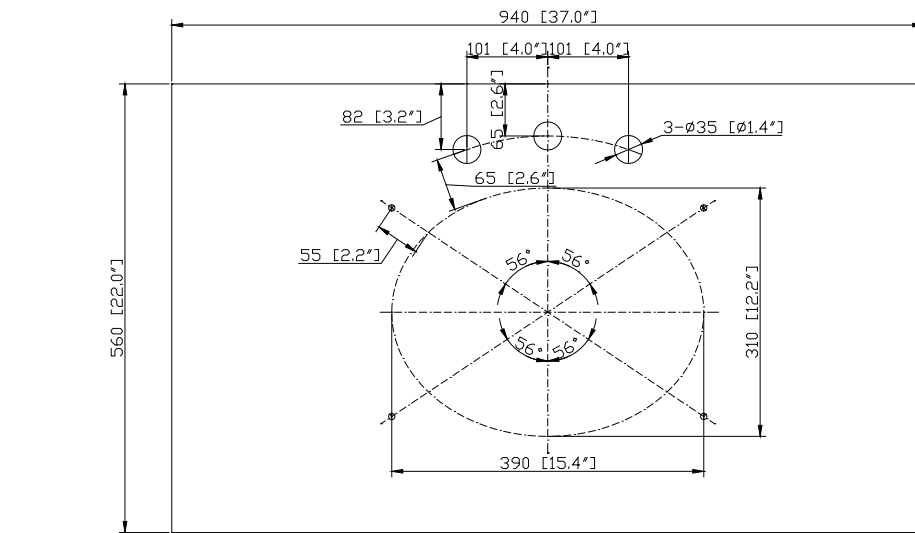

Colors / Finishes

- Chilled Gray
- White
- Navy Blue

Nominal Dimension

- 36W x 21.5D x 34H (inches)

Related Items

Mirror	14000-M24-CG	14000-MC24-CG	14000-M28-CG	14000-M24-NB
	14000-M24-WT	14000-MC24-WT	14000-M28-WT	14000-MC24-NB
Vanity Top	SUT37BK-R	SUT37GB-R	SUT37CW-R	
	SUT37BK	SUT37GB	SUT37CW	
Sink	CUM20WT-R	CUM18WT	CUM18LN	

Nominal Dimension

- 37W x 22D x 1H inches
- 940 x 560 x 25 mm

KELLY-V36

Related Items

Sink	CUM18WT	CUM18LN	
Vanity	ALLIE-V36	BROOKS-V36	COLTON-V36
	DELANO-V36	KELLY-V36	LAYLA-V36
	MADISON-V36	MODERO-V36	THOMPSON-V36

Product Diagrams

Top

Side

CUM18LN / CUM18WT

Features

- Vitreous China
- Undermount application
- 1.8 in. drain opening
- Overflow outlet

Colors / Finishes

- LN - Linen
- WT - White

Nominal Dimension

- 18.1W x 15D x 7.9H inches
- 458 x 380 x 200 mm

Components

Drain	VC-DRAIN-CP	VC-DRAIN-BN					
Vanity Top	SUT25BK	SUT25CW	SUT25GB	SUT31BK	SUT31CW	SUT31GB	SUT37BK
	SUT37GB	SUT37CW	SUT49CW	SUT49GB	SUT49BK	SUT61BK	SUT61CW
	SUT61GB	SUT73BK	SUT73CW	SUT73GB			