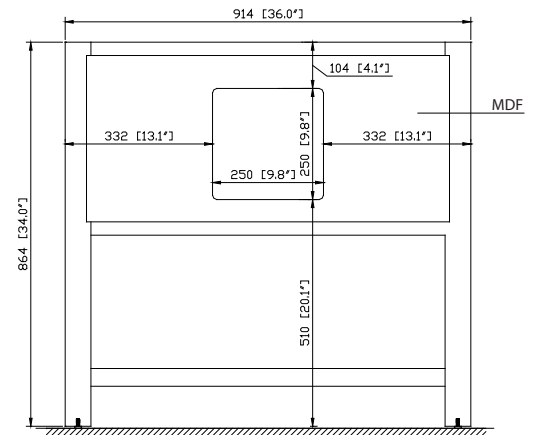

BROOKS-V36-CG
BROOKS-V36-WT
BROOKS-V36-NB

Features

- Solid poplar frame and birch veneer plywood
- 2 soft-close drawer
- Brushed nickel or matte gold finish hardware
- Adjustable height levelers
- Under counter application
- 2 Flip-down drawers

Colors / Finishes

- Chilled Gray
- White
- Navy Blue

Nominal Dimension

- 36W x 21.5D x 34H (inches)

Related Items

Mirror	14000-M24-CG	14000-MC24-CG	14000-M28-CG	14000-M24-NB
	14000-M24-WT	14000-MC24-WT	14000-M28-WT	14000-MC24-NB
Vanity Top	SUT37BK-R	SUT37GB-R	SUT37CW-R	
	SUT37BK	SUT37GB	SUT37CW	
Sink	CUM20WT-R	CUM18WT	CUM18LN	

Product Diagrams

Back

Side

Top

For customer support please call 866 522 5578 weekdays 9:00 to 6:00 PST