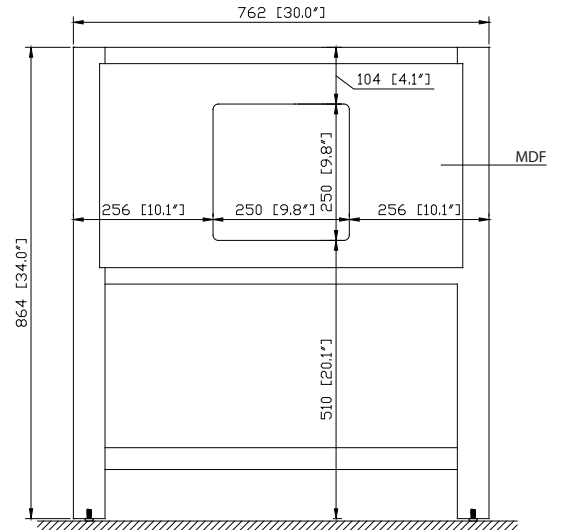

Avanity

BROOKS-V30-CG
BROOKS-V30-WT
BROOKS-V30-NB

Features

- Solid poplar wood frame, Birch veneer plywood
- 2 soft-close drawer, 1 open shelf
- Brushed nickel or matte gold finish hardware
- Adjustable height levelers
- 2 Flip-down drawers

Colors / Finishes

- Chilled Gray
- White
- Navy Blue

Nominal Dimension

- 30W x 21.5D x 34H inches

Components

Mirror	14000-M24-CG	14000-MC24-CG	14000-M24-NB
	14000-M24-WT	14000-MC24-WT	14000-MC24-NB
Vanity Top	SUT31BK-R	SUT31GB-R	SUT31CW-R
	SUT31BK	SUT31GB	SUT31CW
Sink	CUM20WT-R	CUM18WT	CUM18LN

Product Diagrams

Back

Top