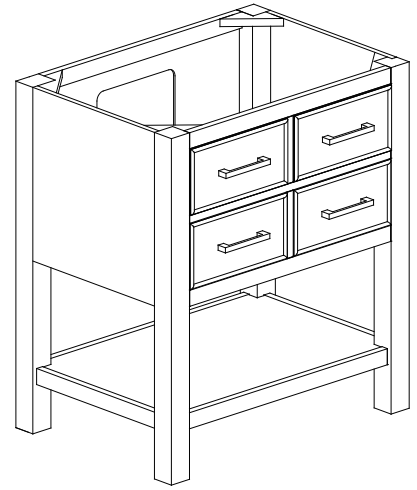

Avanity

BROOKS-V30-CG
 BROOKS-V30-WT
 BROOKS-V30-NB

Features

- Solid poplar wood frame, Birch veneer plywood
- 2 soft-close drawer, 1 open shelf
- Brushed nickel or matte gold finish hardware
- Adjustable height levelers
- 2 Flip-down drawers

Colors / Finishes

- Chilled Gray
- White
- Navy Blue

Nominal Dimension

- 30W x 21.5D x 34H inches

Components

Mirror	14000-M24-CG	14000-MC24-CG	14000-M24-NB
	14000-M24-WT	14000-MC24-WT	14000-MC24-NB
Vanity Top	SUT31BK-R	SUT31GB-R	SUT31CW-R
	SUT31BK	SUT31GB	SUT31CW
Sink	CUM20WT-R	CUM18WT	CUM18LN

Product Diagrams

Front

Back

Side

Top

Avanity

BROOKS-V30-CG
BROOKS-V30-WT
BROOKS-V30-NB

Features

Nominal Dimension

- 30W x 21.5D x 34H inches

Components

Mirror	14000-M24-CG	14000-MC24-CG	14000-M24-NB
	14000-M24-WT	14000-MC24-WT	14000-MC24-NB
Vanity Top	SUT31BK-R	SUT31GB-R	SUT31CW-R
	SUT31BK	SUT31GB	SUT31CW
Sink	CUM20WT-R	CUM18WT	CUM18LN