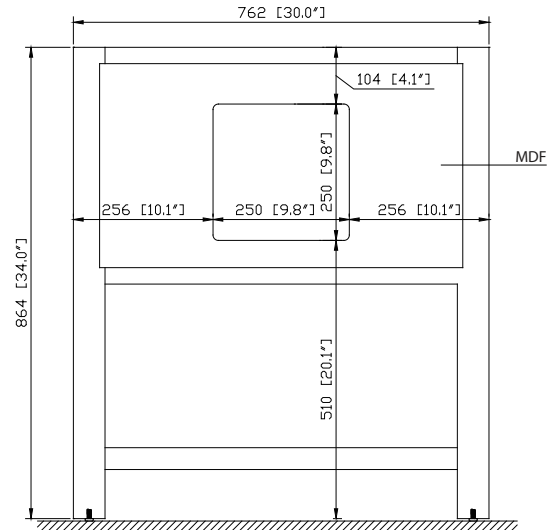

Avanity

BROOKS-V30-CG
BROOKS-V30-WT
BROOKS-V30-NB

Features

- Solid poplar wood frame, Birch veneer plywood
- 2 soft-close drawer, 1 open shelf
- Brushed nickel or matte gold finish hardware
- Adjustable height levelers

Colors / Finishes

- Chilled Gray
- White
- Navy Blue

Nominal Dimension

- 30W x 21.5D x 34H inches

Components

Mirror	14000-M24-CG	14000-MC24-CG	14000-M24-NB
	14000-M24-WT	14000-MC24-WT	14000-MC24-NB
Vanity Top	SUT31BK-R	SUT31GB-R	SUT31CW-R
	SUT31BK	SUT31GB	SUT31CW
Sink	CUM20WT-R	CUM18WT	CUM18LN

Product Diagrams

Back

Top