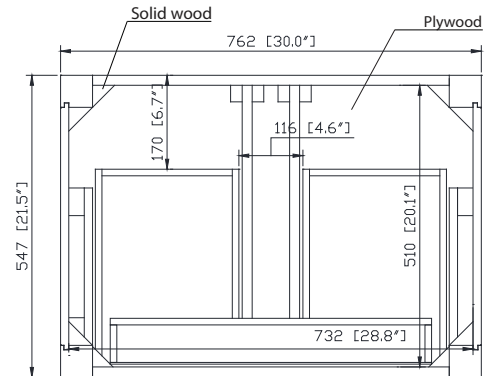

Avanity

BROOKS-V30-CG
BROOKS-V30-WT
BROOKS-V30-NB

Features

- Solid poplar wood frame, Birch veneer plywood
- 2 soft-close drawer, 1 open shelf
- Brushed nickel or matte gold finish hardware
- Adjustable height levelers
- 2 Flip-down drawers

Colors / Finishes

- Chilled Gray
- White
- Navy Blue

Nominal Dimension

- 30W x 21.5D x 34H inches

Components

Mirror	14000-M24-CG	14000-MC24-CG	14000-M24-NB
	14000-M24-WT	14000-MC24-WT	14000-MC24-NB
Vanity Top	SUT31BK-R	SUT31GB-R	SUT31CW-R
	SUT31BK	SUT31GB	SUT31CW
Sink	CUM20WT-R	CUM18WT	CUM18LN

Product Diagrams

Top