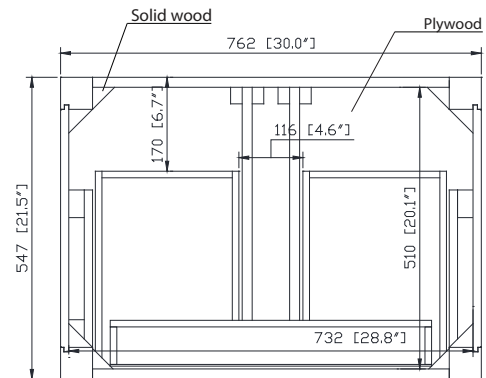

Nominal Dimension

- 30W x 21.5D x 34H inches

Components

Mirror	14000-M24-CG	14000-MC24-CG	14000-M24-NB
	14000-M24-WT	14000-MC24-WT	14000-MC24-NB
Vanity Top	SUT31BK-R	SUT31GB-R	SUT31CW-R
	SUT31BK	SUT31GB	SUT31CW
Sink	CUM20WT-R	CUM18WT	CUM18LN

Product Diagrams

Front

Back

Side

Top

Avanity

SUT31BK / SUT31CW / SUT31GB

Features

Nominal Dimension

- 31W x 22D x 1H inches
- 787 x 560 x 25 mm

Related Items

Sink	CUM18WT	CUM18LN	
Vanity	ALLIE-V30	BRENTWOOD-V31	BROOKS-V30
	DELANO-V30	EMMA-V30	KELLY-V30
	MILANO-V30	MODERO-V30	THOMPSON-V30

- LN - Linen
- WT - White

Nominal Dimension

- 18.1W x 15D x 7.9H inches
- 458 x 380 x 200 mm

Components

Drain	VC-DRAIN-CP	VC-DRAIN-BN					
Vanity Top	SUT25BK	SUT25CW	SUT25GB	SUT31BK	SUT31CW	SUT31GB	SUT37BK
	SUT37GB	SUT37CW	SUT49CW	SUT49GB	SUT49BK	SUT61BK	SUT61CW
	SUT61GB	SUT73BK	SUT73CW	SUT73GB			