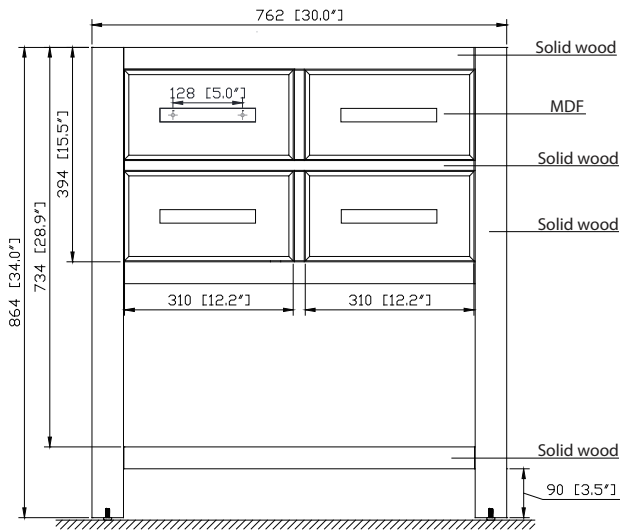

Product Diagrams

Front