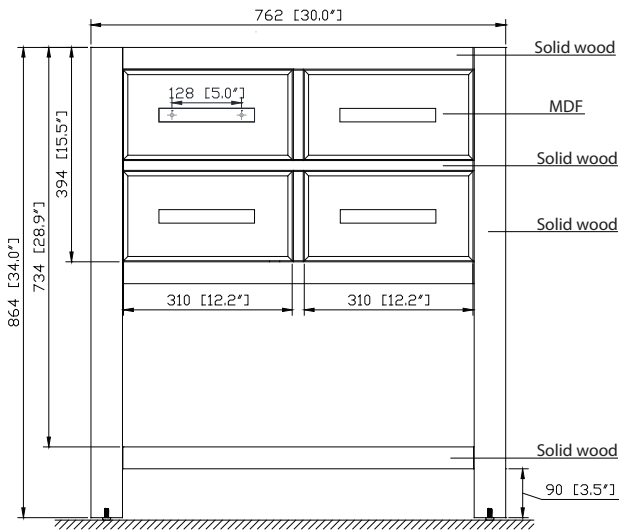

Product Diagrams

Front