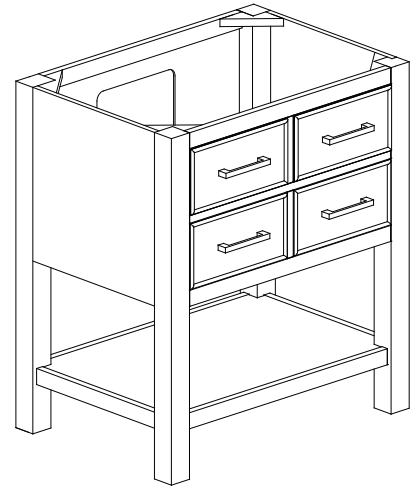

Product Diagrams

Front

Back

Side

Top

Avanity

BROOKS-V30-CG
BROOKS-V30-WT
BROOKS-V30-NB

Features

- Solid poplar wood frame, Birch veneer plywood
- 2 soft-close drawer, 1 open shelf
- Brushed nickel or matte gold finish hardware
- Adjustable height levelers

Colors / Finishes

- Chilled Gray
- White
- Navy Blue

Nominal Dimension

- 30W x 21.5D x 34H inches

Components

Mirror	14000-M24-CG	14000-MC24-CG	14000-M24-NB
	14000-M24-WT	14000-MC24-WT	14000-MC24-NB
Vanity Top	SUT31BK-R	SUT31GB-R	SUT31CW-R
	SUT31BK	SUT31GB	SUT31CW
Sink	CUM20WT-R	CUM18WT	CUM18LN