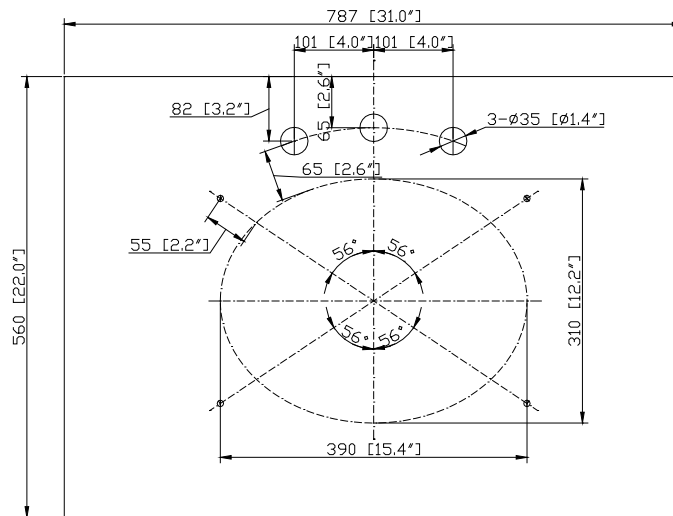

Nominal Dimension

- 30W x 21.5D x 34H inches

Components

Mirror	14000-M24-CG	14000-MC24-CG	14000-M24-NB
	14000-M24-WT	14000-MC24-WT	14000-MC24-NB
Vanity Top	SUT31BK-R	SUT31GB-R	SUT31CW-R
	SUT31BK	SUT31GB	SUT31CW
Sink	CUM20WT-R	CUM18WT	CUM18LN

Nominal Dimension

- 31W x 22D x 1H inches
- 787 x 560 x 25 mm

Related Items

Sink	CUM18WT	CUM18LN	
Vanity	ALLIE-V30	BRENTWOOD-V31	BROOKS-V30
	DELANO-V30	EMMA-V30	KELLY-V30
	MILANO-V30	MODERO-V30	THOMPSON-V30

Product Diagrams

Top

Side

Avanity

CUM18LN / CUM18WT

Features

- Vitreous China
- Undermount application
- 1.8 in. drain opening
- Overflow outlet

Colors / Finishes

- LN - Linen
- WT - White

Nominal Dimension

- 18.1W x 15D x 7.9H inches
- 458 x 380 x 200 mm

Components

Drain	VC-DRAIN-CP	VC-DRAIN-BN					
Vanity Top	SUT25BK	SUT25CW	SUT25GB	SUT31BK	SUT31CW	SUT31GB	SUT37BK
	SUT37GB	SUT37CW	SUT49CW	SUT49GB	SUT49BK	SUT61BK	SUT61CW
	SUT61GB	SUT73BK	SUT73CW	SUT73GB			