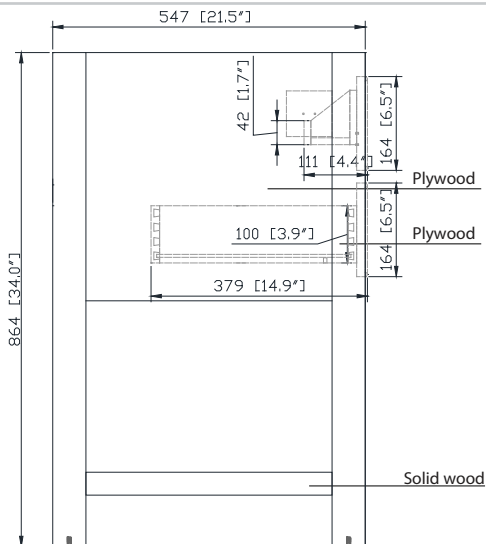

Avanity

BROOKS-V30-CG
BROOKS-V30-WT
BROOKS-V30-NB

Features

- Solid poplar wood frame, Birch veneer plywood
- 2 soft-close drawer, 1 open shelf
- Brushed nickel or matte gold finish hardware
- Adjustable height levelers
- 2 Flip-down drawers

Colors / Finishes

- Chilled Gray
- White
- Navy Blue

Nominal Dimension

- 30W x 21.5D x 34H inches

Components

Mirror	14000-M24-CG	14000-MC24-CG	14000-M24-NB
	14000-M24-WT	14000-MC24-WT	14000-MC24-NB
Vanity Top	SUT31BK-R	SUT31GB-R	SUT31CW-R
	SUT31BK	SUT31GB	SUT31CW
Sink	CUM20WT-R	CUM18WT	CUM18LN

Product Diagrams

Side

Top