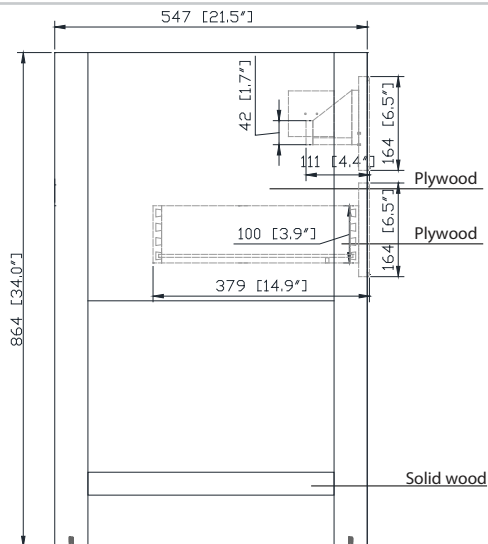

Avanity

BROOKS-V30-CG
BROOKS-V30-WT
BROOKS-V30-NB

Features

- Solid poplar wood frame, Birch veneer plywood
- 2 soft-close drawer, 1 open shelf
- Brushed nickel or matte gold finish hardware
- Adjustable height levelers

Colors / Finishes

- Chilled Gray
- White
- Navy Blue

Nominal Dimension

- 30W x 21.5D x 34H inches

Components

Mirror	14000-M24-CG	14000-MC24-CG	14000-M24-NB
	14000-M24-WT	14000-MC24-WT	14000-MC24-NB
Vanity Top	SUT31BK-R	SUT31GB-R	SUT31CW-R
	SUT31BK	SUT31GB	SUT31CW
Sink	CUM20WT-R	CUM18WT	CUM18LN

Product Diagrams

Side

Top