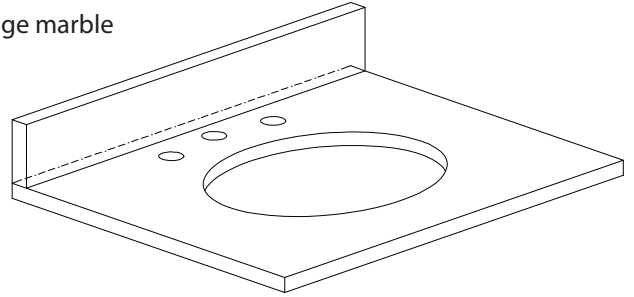

Colors / Finishes

- Chilled Gray
- White
- Navy Blue

Nominal Dimension

- 24W x 21.5D x 34H inches

Components

Mirror	14000-M24-CG	14000-MC24-CG	14000-M24-NB
	14000-M24-WT	14000-MC24-WT	14000-MC24-NB
Vanity Top	SUT25BK-R	SUT25GB-R	SUT25CW-R
	SUT25BK	SUT25GB	SUT25CW
Sink	CUM20WT-R	CUM18WT	CUM18LN

Product Diagrams

SUT25BK / SUT25CW / SUT25GB

Features

- Top cutout for single undermount sink
- Top pre-drilled for 8" widespread faucet
- 4" backsplash included

Colors / Finishes

- BK - Natural Black granite
- CW - Natural Carrera White marble
- GB - Natural Galala Beige marble

Nominal Dimension

- 25W x 22D x 1H inches
- 635 x 560 x 25 mm

Related Items

Sink	CUM18WT	CUM18LN		
Vanity	ALLIE-V24	BROOKS-V24	DELANO-V24	HAMILTON-V24
	KELLY-V24	LAYLA-V24	THOMPSON-V24	WESTWOOD-V24

Product Diagrams

CUM18LN / CUM18WT

Features

- Vitreous China
- Undermount application
- 1.8 in. drain opening
- Overflow outlet

Colors / Finishes

- LN - Linen
- WT - White

Nominal Dimension

- 18.1W x 15D x 7.9H inches
- 458 x 380 x 200 mm