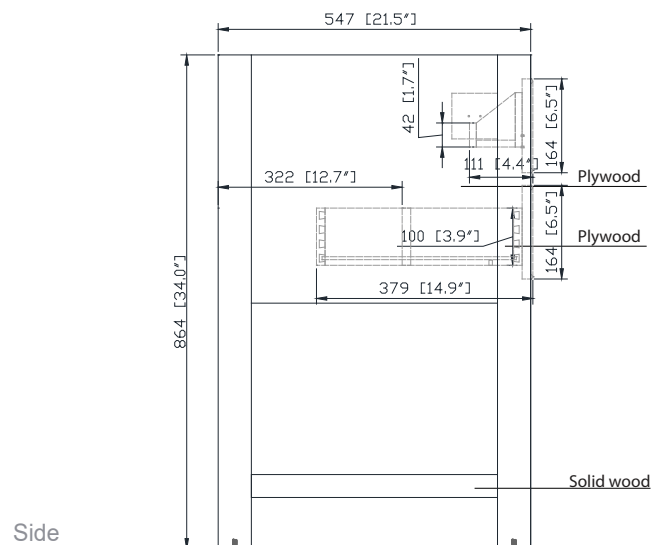

Colors / Finishes

- Chilled Gray
- White
- Navy Blue

Nominal Dimension

- 24W x 21.5D x 34H inches

Components

Mirror	14000-M24-CG	14000-MC24-CG	14000-M24-NB
	14000-M24-WT	14000-MC24-WT	14000-MC24-NB
Vanity Top	SUT25BK-R	SUT25GB-R	SUT25CW-R
	SUT25BK	SUT25GB	SUT25CW
Sink	CUM20WT-R	CUM18WT	CUM18LN

Product Diagrams

SUT25BK / SUT25CW / SUT25GB

Features

- Top cutout for single undermount sink
- Top pre-drilled for 8" widespread faucet
- 4" backsplash included

Colors / Finishes

- BK - Natural Black granite
- CW - Natural Carrera White marble
- GB - Natural Galala Beige marble

Nominal Dimension

- 25W x 22D x 1H inches
- 635 x 560 x 25 mm

Related Items

Sink	CUM18WT	CUM18LN		
Vanity	ALLIE-V24	BROOKS-V24	DELANO-V24	HAMILTON-V24
	KELLY-V24	LAYLA-V24	THOMPSON-V24	WESTWOOD-V24

Product Diagrams

CUM18LN / CUM18WT

Features

- Vitreous China
- Undermount application
- 1.8 in. drain opening
- Overflow outlet

Colors / Finishes

- LN - Linen
- WT - White

Nominal Dimension

- 18.1W x 15D x 7.9H inches
- 458 x 380 x 200 mm