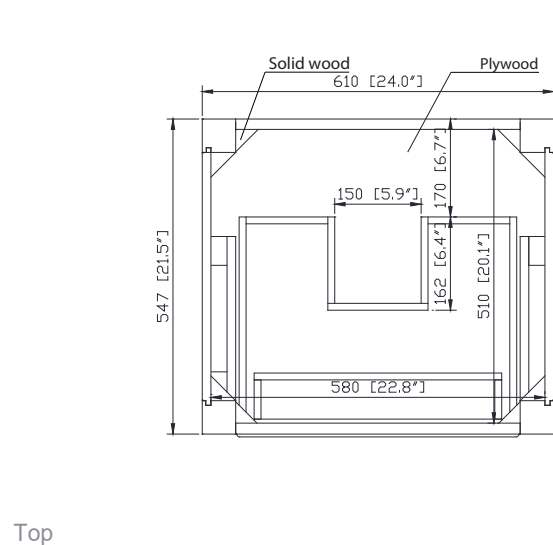

Colors / Finishes

- Chilled Gray
- White
- Navy Blue

Nominal Dimension

- 24W x 21.5D x 34H inches

Components

Mirror	14000-M24-CG	14000-MC24-CG	14000-M24-NB
	14000-M24-WT	14000-MC24-WT	14000-MC24-NB
Vanity Top	SUT25BK-R	SUT25GB-R	SUT25CW-R
	SUT25BK	SUT25GB	SUT25CW
Sink	CUM20WT-R	CUM18WT	CUM18LN

Product Diagrams

SUT25BK / SUT25CW / SUT25GB

Features

- Top cutout for single undermount sink
- Top pre-drilled for 8" widespread faucet
- 4" backsplash included

Colors / Finishes

- BK - Natural Black granite
- CW - Natural Carrera White marble
- GB - Natural Galala Beige marble

Nominal Dimension

- 25W x 22D x 1H inches
- 635 x 560 x 25 mm

Related Items

Sink	CUM18WT	CUM18LN		
Vanity	ALLIE-V24	BROOKS-V24	DELANO-V24	HAMILTON-V24
	KELLY-V24	LAYLA-V24	THOMPSON-V24	WESTWOOD-V24

Product Diagrams

CUM18LN / CUM18WT

Features

- Vitreous China
- Undermount application
- 1.8 in. drain opening
- Overflow outlet

Colors / Finishes

- LN - Linen
- WT - White

Nominal Dimension

- 18.1W x 15D x 7.9H inches
- 458 x 380 x 200 mm