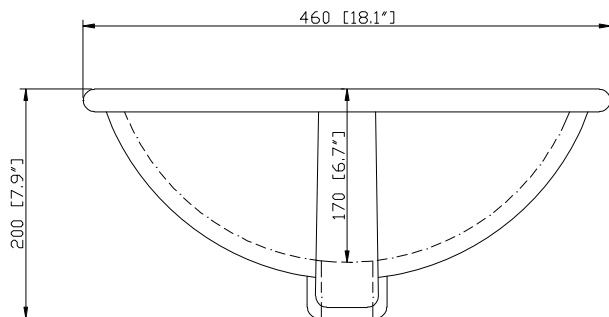

Product Diagrams

Front