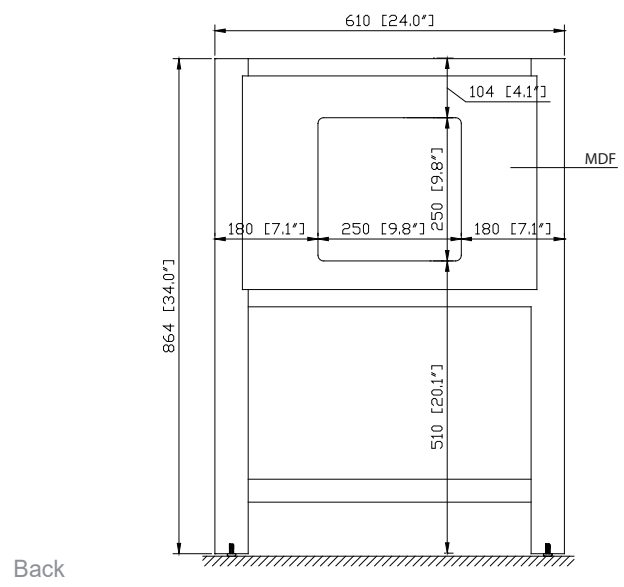

Colors / Finishes

- Chilled Gray
- White
- Navy Blue

Nominal Dimension

- 24W x 21.5D x 34H inches

Components

Mirror	14000-M24-CG	14000-MC24-CG	14000-M24-NB
	14000-M24-WT	14000-MC24-WT	14000-MC24-NB
Vanity Top	SUT25BK-R	SUT25GB-R	SUT25CW-R
	SUT25BK	SUT25GB	SUT25CW
Sink	CUM20WT-R	CUM18WT	CUM18LN

Product Diagrams

SUT25BK / SUT25CW / SUT25GB

Features

- Top cutout for single undermount sink
- Top pre-drilled for 8" widespread faucet
- 4" backsplash included

Colors / Finishes

- BK - Natural Black granite
- CW - Natural Carrera White marble
- GB - Natural Galala Beige marble

Nominal Dimension

- 25W x 22D x 1H inches
- 635 x 560 x 25 mm

Related Items

Sink	CUM18WT	CUM18LN		
Vanity	ALLIE-V24	BROOKS-V24	DELANO-V24	HAMILTON-V24
	KELLY-V24	LAYLA-V24	THOMPSON-V24	WESTWOOD-V24

Product Diagrams

CUM18LN / CUM18WT

Features

- Vitreous China
- Undermount application
- 1.8 in. drain opening
- Overflow outlet

Colors / Finishes

- LN - Linen
- WT - White

Nominal Dimension

- 18.1W x 15D x 7.9H inches
- 458 x 380 x 200 mm