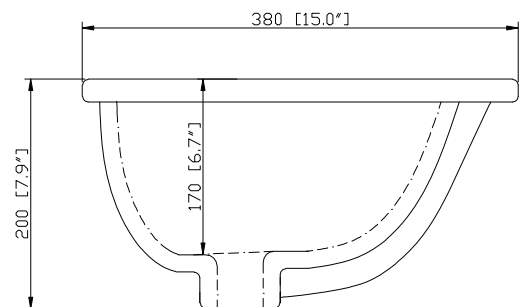

CUM18LN / CUM18WT

Features

- Vitreous China
- Undermount application
- 1.8 in. drain opening
- Overflow outlet

Colors / Finishes

- LN - Linen
- WT - White

Nominal Dimension

- 18.1W x 15D x 7.9H inches
- 458 x 380 x 200 mm

Components

Drain	VC-DRAIN-CP	VC-DRAIN-BN					
Vanity Top	SUT25BK	SUT25CW	SUT25GB	SUT31BK	SUT31CW	SUT31GB	SUT37BK
	SUT37GB	SUT37CW	SUT49CW	SUT49GB	SUT49BK	SUT61BK	SUT61CW
	SUT61GB	SUT73BK	SUT73CW	SUT73GB			

Product Diagrams

Front

Side