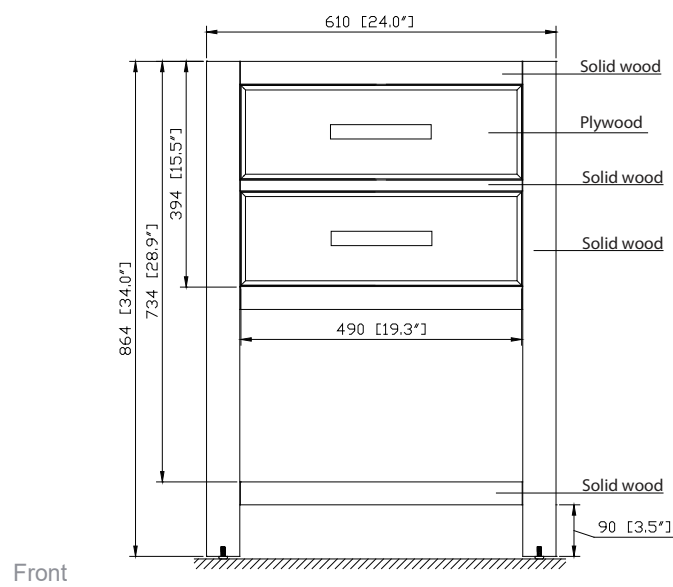

Colors / Finishes

- Chilled Gray
- White
- Navy Blue

Nominal Dimension

- 24W x 21.5D x 34H inches

Components

Mirror	14000-M24-CG	14000-MC24-CG	14000-M24-NB
	14000-M24-WT	14000-MC24-WT	14000-MC24-NB
Vanity Top	SUT25BK-R	SUT25GB-R	SUT25CW-R
	SUT25BK	SUT25GB	SUT25CW
Sink	CUM20WT-R	CUM18WT	CUM18LN

Product Diagrams

SUT25BK / SUT25CW / SUT25GB

Features

- Top cutout for single undermount sink
- Top pre-drilled for 8" widespread faucet
- 4" backsplash included

Colors / Finishes

- BK - Natural Black granite
- CW - Natural Carrera White marble
- GB - Natural Galala Beige marble

Nominal Dimension

- 25W x 22D x 1H inches
- 635 x 560 x 25 mm

Related Items

Sink	CUM18WT	CUM18LN		
Vanity	ALLIE-V24	BROOKS-V24	DELANO-V24	HAMILTON-V24
	KELLY-V24	LAYLA-V24	THOMPSON-V24	WESTWOOD-V24

Product Diagrams

CUM18LN / CUM18WT

Features

- Vitreous China
- Undermount application
- 1.8 in. drain opening
- Overflow outlet

Colors / Finishes

- LN - Linen
- WT - White

Nominal Dimension

- 18.1W x 15D x 7.9H inches
- 458 x 380 x 200 mm