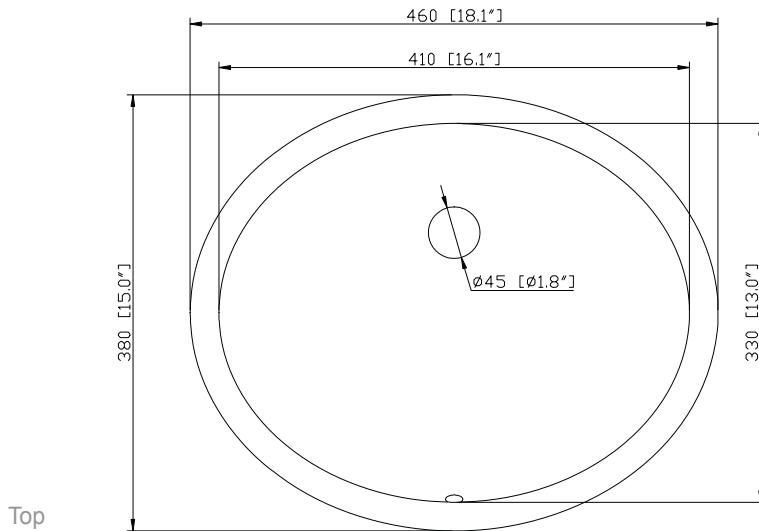

Product Diagrams

Front