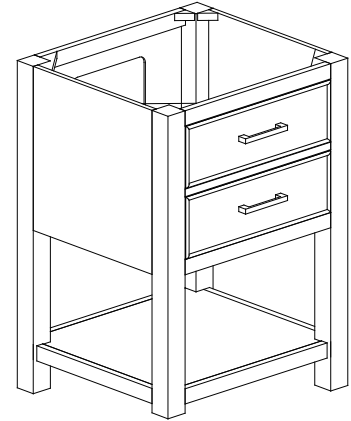

Avanity

BROOKS-V24-CG
 BROOKS-V24-WT
 BROOKS-V24-NB

Features

- Solid poplar wood frame, Birch veneer plywood
- 1 soft-close drawer, 1 open shelf
- Brushed nickel or matte gold finish hardware
- Adjustable height levelers
- 1 Flip-down drawer

Colors / Finishes

- Chilled Gray
- White
- Navy Blue

Nominal Dimension

- 24W x 21.5D x 34H inches

Components

Mirror	14000-M24-CG	14000-MC24-CG	14000-M24-NB
	14000-M24-WT	14000-MC24-WT	14000-MC24-NB
Vanity Top	SUT25BK-R	SUT25GB-R	SUT25CW-R
	SUT25BK	SUT25GB	SUT25CW
Sink	CUM20WT-R	CUM18WT	CUM18LN

Nominal Dimension

- 25W x 22D x 1H inches
- 635 x 560 x 25 mm

Related Items

Sink	CUM18WT	CUM18LN		
Vanity	ALLIE-V24	BROOKS-V24	DELANO-V24	HAMILTON-V24
	KELLY-V24	LAYLA-V24	THOMPSON-V24	WESTWOOD-V24

Product Diagrams

CUM18LN / CUM18WT

Features

- Vitreous China
- Undermount application
- 1.8 in. drain opening
- Overflow outlet

Colors / Finishes

- LN - Linen
- WT - White

Nominal Dimension

- 18.1W x 15D x 7.9H inches
- 458 x 380 x 200 mm