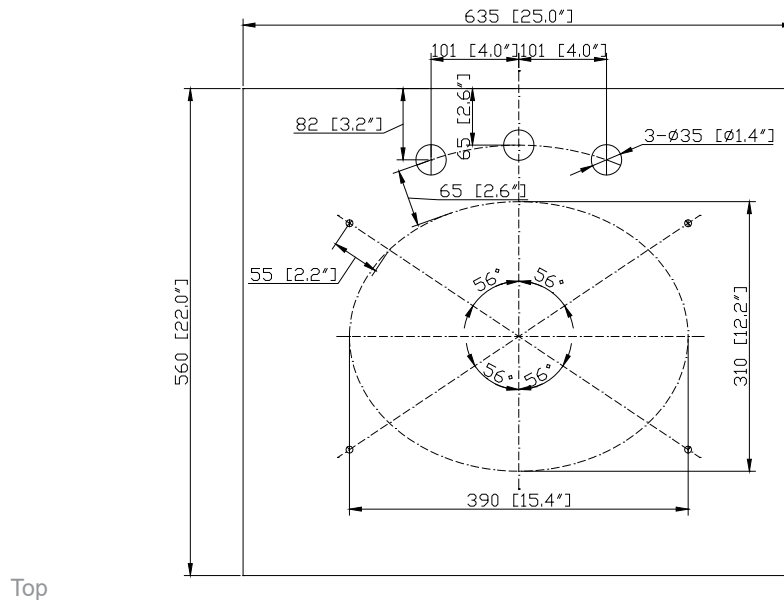

Colors / Finishes

- Chilled Gray
- White
- Navy Blue

Nominal Dimension

- 24W x 21.5D x 34H inches

Components

Mirror	14000-M24-CG	14000-MC24-CG	14000-M24-NB
	14000-M24-WT	14000-MC24-WT	14000-MC24-NB
Vanity Top	SUT25BK-R	SUT25GB-R	SUT25CW-R
	SUT25BK	SUT25GB	SUT25CW
Sink	CUM20WT-R	CUM18WT	CUM18LN

Nominal Dimension

- 25W x 22D x 1H inches
- 635 x 560 x 25 mm

Related Items

Sink	CUM18WT	CUM18LN		
Vanity	ALLIE-V24	BROOKS-V24	DELANO-V24	HAMILTON-V24
	KELLY-V24	LAYLA-V24	THOMPSON-V24	WESTWOOD-V24

Product Diagrams

CUM18LN / CUM18WT

Features

- Vitreous China
- Undermount application
- 1.8 in. drain opening
- Overflow outlet

Colors / Finishes

- LN - Linen
- WT - White

Nominal Dimension

- 18.1W x 15D x 7.9H inches
- 458 x 380 x 200 mm