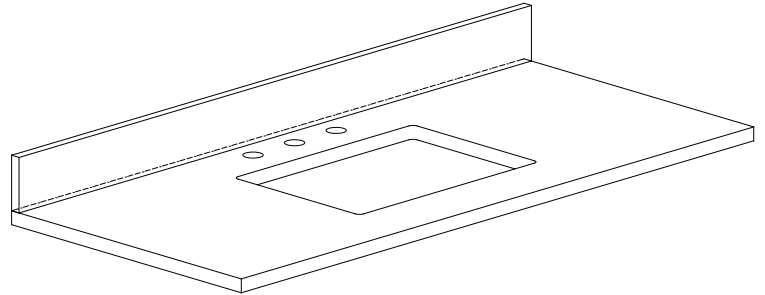

Colors / Finishes

- New Walnut

Nominal Dimension

- 49W x 22D x 33.6H inches

Components

Mirror	BRENTWOOD-M30-NW		
Vanity Top	SUT49BK-R	SUT49GB-R	SUT49CW-R
Sink	CUM20WT-R		

Product Diagrams

Front

Back

Side

Top

SUT49BK-R / SUT49CW -R / SUT49GB-R

Features

- Top cutout for single undermount sink
- Top pre-drilled for 8" widespread faucet
- 4" backsplash included

Colors / Finishes

- BK - Natural Black Granite
- CW - Natural Carrera White marble
- GB - Natural Galala Beige marble

Nominal Dimension

- 49W x 22D x 1H inches
- 1244 x 560 x 25 mm

Related Items

Sink	CUM20WT-R		
Vanity	BRENTWOOD-V49	LEXINGTON-V48	LOFT-V48
	MADISON-V48	MODERO-V48	THOMPSON-V48

Product Diagrams

Side

Avanity

CUM20WT-R

Features

- Vitreous China
- Undermount application

Components

Drain	VC-DRAIN-CP	VC-DRAIN-BN
-------	-------------	-------------

Colors / Finishes

- White

Nominal Dimension

- 20W x 15D x 7.7H inches
- 510 x 381 x 196mm