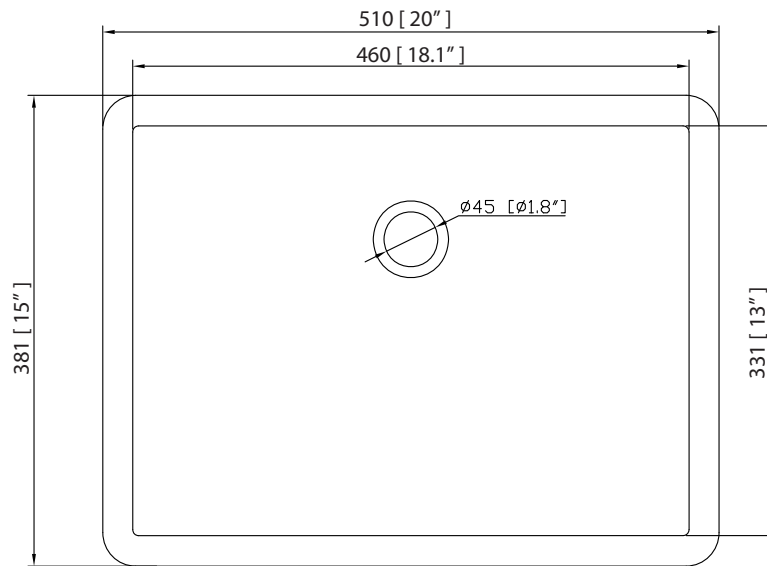

Colors / Finishes

- New Walnut

Nominal Dimension

- 49W x 22D x 33.6H inches

Components

Mirror	BRENTWOOD-M30-NW		
Vanity Top	SUT49BK-R	SUT49GB-R	SUT49CW-R
Sink	CUM20WT-R		

Product Diagrams

Front

Nominal Dimension

- 49W x 22D x 1H inches
- 1244 x 560 x 25 mm

Related Items

Sink	CUM20WT-R		
Vanity	BRENTWOOD-V49	LEXINGTON-V48	LOFT-V48
	MADISON-V48	MODERO-V48	THOMPSON-V48

Product Diagrams

Side

Avanity

CUM20WT-R

Features

- Vitreous China
- Undermount application

Components

Drain	VC-DRAIN-CP	VC-DRAIN-BN
-------	-------------	-------------

Colors / Finishes

- White

Nominal Dimension

- 20W x 15D x 7.7H inches
- 510 x 381 x 196mm

Product Diagrams

Top

Front

Side