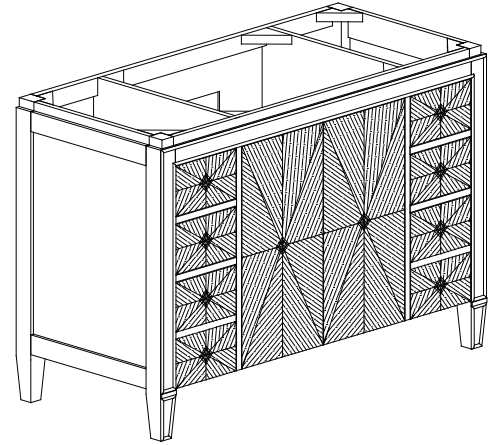

Avanity

BRENTWOOD-V49-NW

Features

- Solid poplar wood frame, Elm veneer MDF
- Hand crafted details
- 2 soft-close doors
- 6 soft-close drawers
- 1 interior shelf
- Antique nickel finished hardware
- Adjustable height levelers

Colors / Finishes

- New Walnut

Nominal Dimension

- 49W x 22D x 33.6H inches

Components

Mirror	BRENTWOOD-M30-NW		
Vanity Top	SUT49BK-R	SUT49GB-R	SUT49CW-R
Sink	CUM20WT-R		

Product Diagrams

Front

Back

Side

Top

SUT49BK-R / SUT49CW -R / SUT49GB-R

Features

- Top cutout for single undermount sink
- Top pre-drilled for 8" widespread faucet
- 4" backsplash included

Colors / Finishes

- BK - Natural Black Granite
- CW - Natural Carrera White marble
- GB - Natural Galala Beige marble

Nominal Dimension

- 49W x 22D x 1H inches
- 1244 x 560 x 25 mm

Related Items

Sink	CUM20WT-R		
Vanity	BRENTWOOD-V49	LEXINGTON-V48	LOFT-V48
	MADISON-V48	MODERO-V48	THOMPSON-V48

Product Diagrams

Side

Avanity

CUM20WT-R