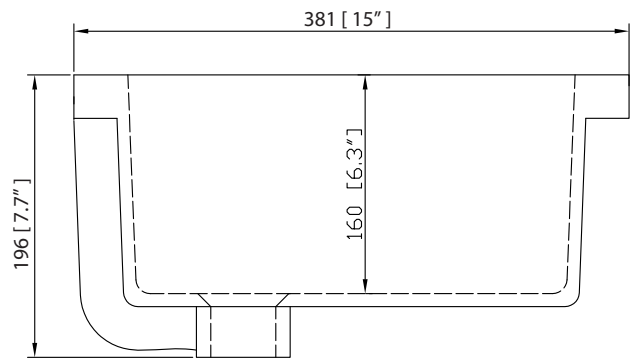

Colors / Finishes

- New Walnut

Nominal Dimension

- 49W x 22D x 33.6H inches

Components

Mirror	BRENTWOOD-M30-NW		
Vanity Top	SUT49BK-R	SUT49GB-R	SUT49CW-R
Sink	CUM20WT-R		

Product Diagrams

Front

Nominal Dimension

- 49W x 22D x 1H inches
- 1244 x 560 x 25 mm

Related Items

Sink	CUM20WT-R		
Vanity	BRENTWOOD-V49	LEXINGTON-V48	LOFT-V48
	MADISON-V48	MODERO-V48	THOMPSON-V48

Product Diagrams

Side

Avanity

CUM20WT-R

Features

- Vitreous China
- Undermount application

Components

Drain	VC-DRAIN-CP	VC-DRAIN-BN
-------	-------------	-------------

Colors / Finishes

- White

Nominal Dimension

- 20W x 15D x 7.7H inches
- 510 x 381 x 196mm

Product Diagrams

Top

Front

Side