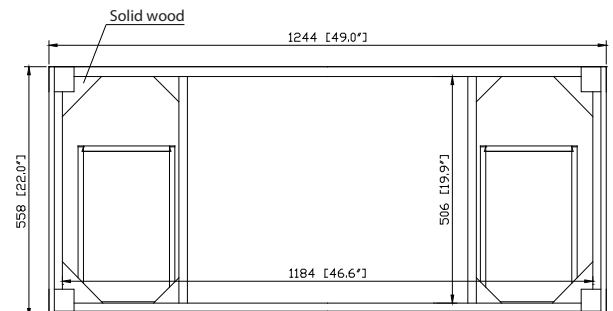

Avanity

BRENTWOOD-V49-NW

Features

- Solid poplar wood frame, Elm veneer MDF
- Hand crafted details
- 2 soft-close doors
- 6 soft-close drawers
- 1 interior shelf
- Antique nickel finished hardware
- Adjustable height levelers

Colors / Finishes

- New Walnut

Nominal Dimension

- 49W x 22D x 33.6H inches

Components

Mirror	BRENTWOOD-M30-NW		
Vanity Top	SUT49BK-R	SUT49GB-R	SUT49CW-R
Sink	CUM20WT-R		

Product Diagrams

Side