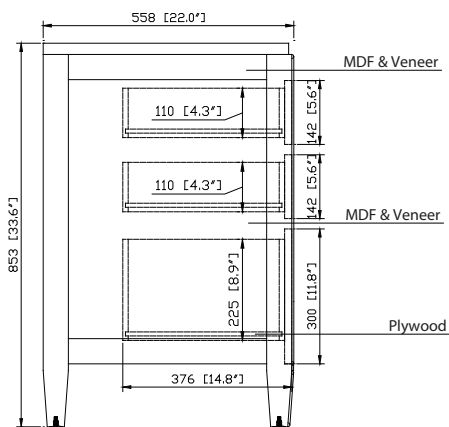

Avanity

BRENTWOOD-V49-NW

Features

- Solid poplar wood frame, Elm veneer MDF
- Hand crafted details
- 2 soft-close doors
- 6 soft-close drawers
- 1 interior shelf
- Antique nickel finished hardware
- Adjustable height levelers

Colors / Finishes

- New Walnut

Nominal Dimension

- 49W x 22D x 33.6H inches

Components

Mirror	BRENTWOOD-M30-NW		
Vanity Top	SUT49BK-R	SUT49GB-R	SUT49CW-R
Sink	CUM20WT-R		

Product Diagrams

Side