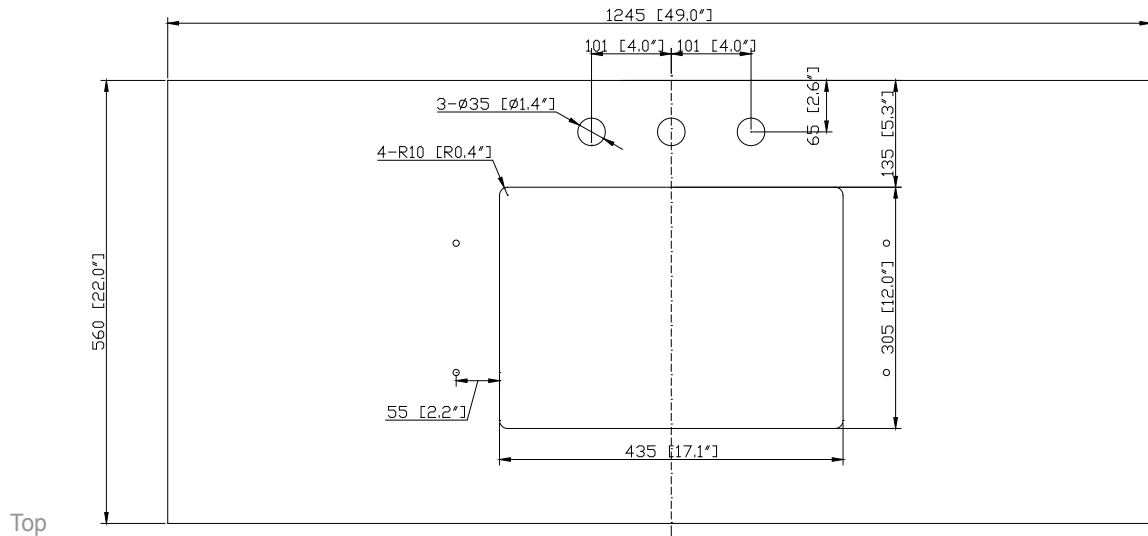

Colors / Finishes

- New Walnut

Nominal Dimension

- 49W x 22D x 33.6H inches

Components

Mirror	BRENTWOOD-M30-NW		
Vanity Top	SUT49BK-R	SUT49GB-R	SUT49CW-R
Sink	CUM20WT-R		

Product Diagrams

Front

Nominal Dimension

- 49W x 22D x 1H inches
- 1244 x 560 x 25 mm

Related Items

Sink	CUM20WT-R		
Vanity	BRENTWOOD-V49	LEXINGTON-V48	LOFT-V48
	MADISON-V48	MODERO-V48	THOMPSON-V48

Product Diagrams

Side

Avanity

CUM20WT-R

Features

- Vitreous China
- Undermount application

Components

Drain	VC-DRAIN-CP	VC-DRAIN-BN
-------	-------------	-------------

Colors / Finishes

- White

Nominal Dimension

- 20W x 15D x 7.7H inches
- 510 x 381 x 196mm