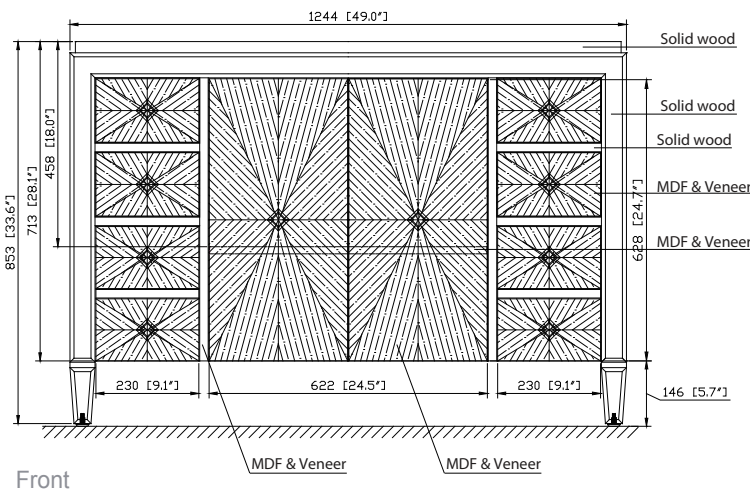

Avanity

BRENTWOOD-V49-NW

Features

- Solid poplar wood frame, Elm veneer MDF
- Hand crafted details
- 2 soft-close doors
- 6 soft-close drawers
- 1 interior shelf
- Antique nickel finished hardware
- Adjustable height levelers

Colors / Finishes

- New Walnut

Nominal Dimension

- 49W x 22D x 33.6H inches

Components

Mirror	BRENTWOOD-M30-NW		
Vanity Top	SUT49BK-R	SUT49GB-R	SUT49CW-R
Sink	CUM20WT-R		

Product Diagrams

Front

Nominal Dimension

- 49W x 22D x 1H inches
- 1244 x 560 x 25 mm

Related Items

Sink	CUM20WT-R		
Vanity	BRENTWOOD-V49	LEXINGTON-V48	LOFT-V48
	MADISON-V48	MODERO-V48	THOMPSON-V48

Product Diagrams

Side

Avanity

CUM20WT-R

Features

- Vitreous China
- Undermount application

Components

Drain	VC-DRAIN-CP	VC-DRAIN-BN
-------	-------------	-------------

Colors / Finishes

- White

Nominal Dimension

- 20W x 15D x 7.7H inches
- 510 x 381 x 196mm