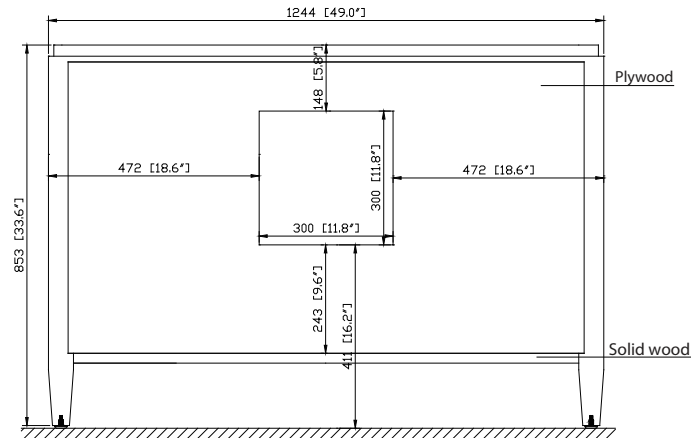

Avanity

BRENTWOOD-V49-NW

Features

- Solid poplar wood frame, Elm veneer MDF
- Hand crafted details
- 2 soft-close doors
- 6 soft-close drawers
- 1 interior shelf
- Antique nickel finished hardware
- Adjustable height levelers

Colors / Finishes

- New Walnut

Nominal Dimension

- 49W x 22D x 33.6H inches

Components

Mirror	BRENTWOOD-M30-NW		
Vanity Top	SUT49BK-R	SUT49GB-R	SUT49CW-R
Sink	CUM20WT-R		

Product Diagrams

Front

Nominal Dimension

- 49W x 22D x 1H inches
- 1244 x 560 x 25 mm

Related Items

Sink	CUM20WT-R		
Vanity	BRENTWOOD-V49	LEXINGTON-V48	LOFT-V48
	MADISON-V48	MODERO-V48	THOMPSON-V48

Product Diagrams

Side

Avanity

CUM20WT-R

Features

- Vitreous China
- Undermount application

Components

Drain	VC-DRAIN-CP	VC-DRAIN-BN
-------	-------------	-------------

Colors / Finishes

- White

Nominal Dimension

- 20W x 15D x 7.7H inches
- 510 x 381 x 196mm