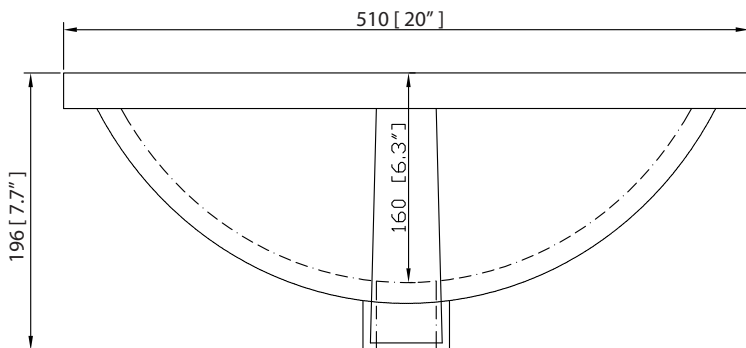

Colors / Finishes

- New Walnut

Nominal Dimension

- 49W x 22D x 33.6H inches

Components

Mirror	BRENTWOOD-M30-NW		
Vanity Top	SUT49BK-R	SUT49GB-R	SUT49CW-R
Sink	CUM20WT-R		

Product Diagrams

Front

Nominal Dimension

- 49W x 22D x 1H inches
- 1244 x 560 x 25 mm

Related Items

Sink	CUM20WT-R		
Vanity	BRENTWOOD-V49	LEXINGTON-V48	LOFT-V48
	MADISON-V48	MODERO-V48	THOMPSON-V48

Product Diagrams

Side

Avanity

CUM20WT-R

Features

- Vitreous China
- Undermount application

Components

Drain	VC-DRAIN-CP	VC-DRAIN-BN
-------	-------------	-------------

Colors / Finishes

- White

Nominal Dimension

- 20W x 15D x 7.7H inches
- 510 x 381 x 196mm

Product Diagrams

Top

Front

Side