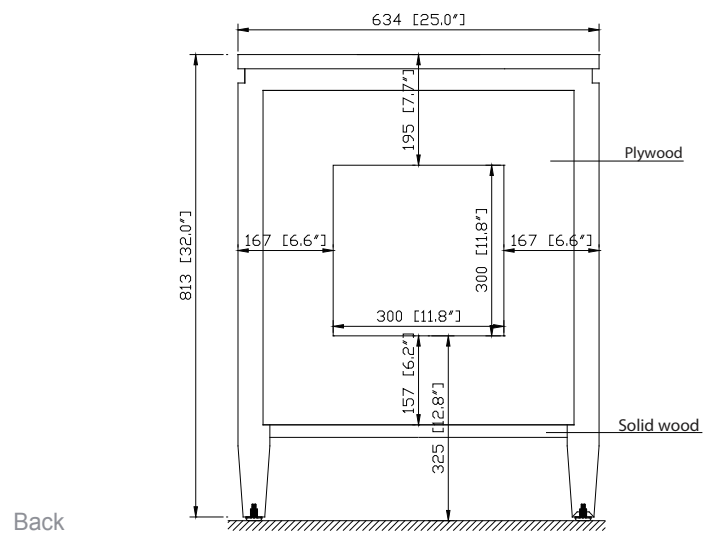

Avanity

BRENTWOOD-V25-NW

Features

- Solid poplar wood frame, MDF Elm veneer
- Hand crafted details
- 2 soft-close doors, 1 interior shelf
- Antique nickel finished hardware
- Adjustable height levelers

Colors / Finishes

- New Walnut

Nominal Dimension

- 25W x 21D x 32H inches

Components

Mirror	BRENTWOOD-M24-NW		
Sink	CVE550RE	CVE420SQ	CVE420RD
	CVE460SQ	CVE460RD	

Product Diagrams

Avanity

CVE550RE

Features

- Vitreous China
- Semi-recessed application
- Single faucet hole
- 1.8 in. drain opening
- Overflow outlet

Colors / Finishes

- White

Nominal Dimension

- 21.7W x 18.1D x 6.3H inches
- 550 x 460 x 160 mm