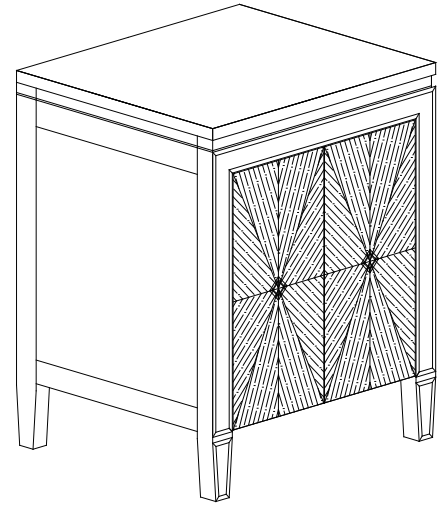

Avanity

BRENTWOOD-V25-NW

Features

- Solid poplar wood frame, MDF Elm veneer
- Hand crafted details
- 2 soft-close doors, 1 interior shelf
- Antique nickel finished hardware
- Adjustable height levelers

Colors / Finishes

- New Walnut

Nominal Dimension

- 25W x 21D x 32H inches

Components

Mirror	BRENTWOOD-M24-NW		
Sink	CVE550RE	CVE420SQ	CVE420RD
	CVE460SQ	CVE460RD	

Product Diagrams

Avanity

CVE550RE

Features

- Vitreous China
- Semi-recessed application
- Single faucet hole
- 1.8 in. drain opening
- Overflow outlet

Colors / Finishes

- White

Nominal Dimension

- 21.7W x 18.1D x 6.3H inches
- 550 x 460 x 160 mm