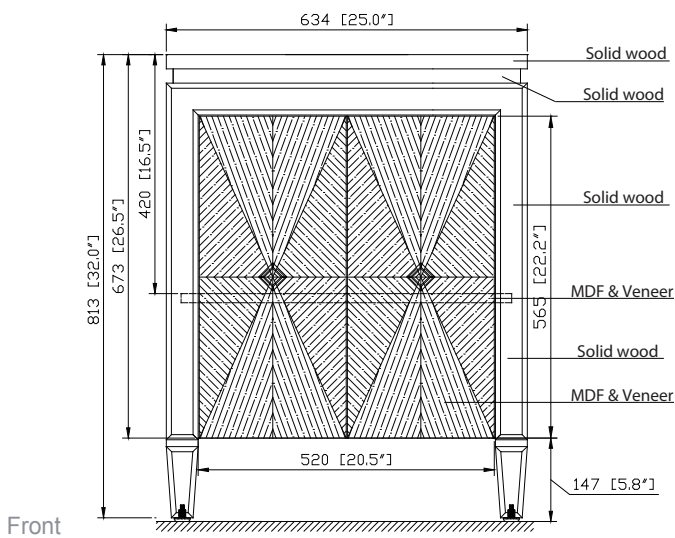

Avanity

BRENTWOOD-V25-NW

Features

- Solid poplar wood frame, MDF Elm veneer
- Hand crafted details
- 2 soft-close doors, 1 interior shelf
- Antique nickel finished hardware
- Adjustable height levelers

Colors / Finishes

- New Walnut

Nominal Dimension

- 25W x 21D x 32H inches

Components

Mirror	BRENTWOOD-M24-NW		
Sink	CVE550RE	CVE420SQ	CVE420RD
	CVE460SQ	CVE460RD	

Product Diagrams

Avanity

CVE550RE

Features

- Vitreous China
- Semi-recessed application
- Single faucet hole
- 1.8 in. drain opening
- Overflow outlet

Colors / Finishes

- White

Nominal Dimension

- 21.7W x 18.1D x 6.3H inches
- 550 x 460 x 160 mm