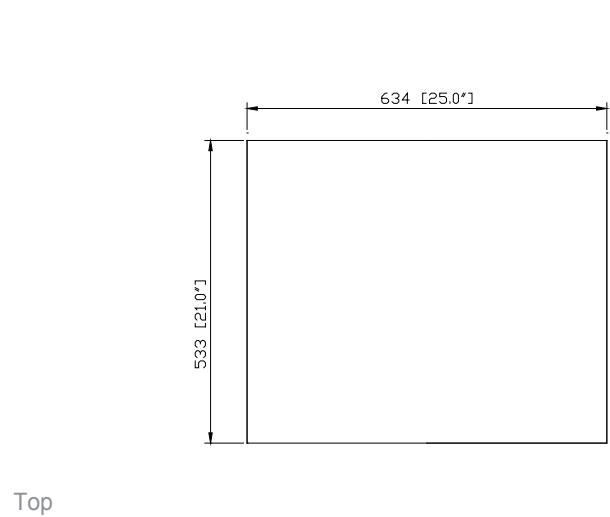

Avanity

BRENTWOOD-V25-NW

Features

- Solid poplar wood frame, MDF Elm veneer
- Hand crafted details
- 2 soft-close doors, 1 interior shelf
- Antique nickel finished hardware
- Adjustable height levelers

Colors / Finishes

- New Walnut

Nominal Dimension

- 25W x 21D x 32H inches

Components

Mirror	BRENTWOOD-M24-NW		
Sink	CVE550RE	CVE420SQ	CVE420RD
	CVE460SQ	CVE460RD	

Product Diagrams

Avanity

CVE550RE

Features

- Vitreous China
- Semi-recessed application
- Single faucet hole
- 1.8 in. drain opening
- Overflow outlet

Colors / Finishes

- White

Nominal Dimension

- 21.7W x 18.1D x 6.3H inches
- 550 x 460 x 160 mm