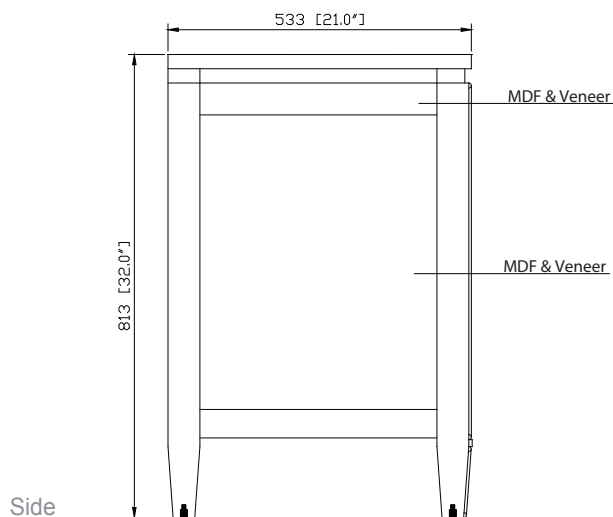

Avanity

BRENTWOOD-V25-NW

Features

- Solid poplar wood frame, MDF Elm veneer
- Hand crafted details
- 2 soft-close doors, 1 interior shelf
- Antique nickel finished hardware
- Adjustable height levelers

Colors / Finishes

- New Walnut

Nominal Dimension

- 25W x 21D x 32H inches

Components

Mirror	BRENTWOOD-M24-NW		
Sink	CVE550RE	CVE420SQ	CVE420RD
	CVE460SQ	CVE460RD	

Product Diagrams

Avanity

CVE550RE

Features

- Vitreous China
- Semi-recessed application
- Single faucet hole
- 1.8 in. drain opening
- Overflow outlet

Colors / Finishes

- White

Nominal Dimension

- 21.7W x 18.1D x 6.3H inches
- 550 x 460 x 160 mm