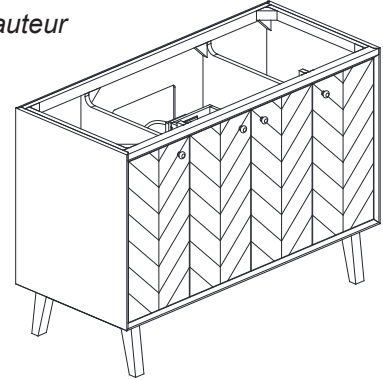

Avanity

ADELE-V48-BK
ADELE-V48-NO

Features

- Solid wood frame
- MDF OAK veneer
- 4 soft-close doors
- 1 pull out drawer with divider
- Adjustable height levelers

Colors / Couleurs

- Black OAK / Chêne Noir
- Natural OAK / OAK Naturel

Nominal Dimension / Dimension Nominale

- 48W x 21.1D x 34.2H inches | 1220 x 535 x 868 mm

Product Diagrams / Diagrammes Produit

Caractéristiques

- Cadre en bois massif
- Finition MDF Oak
- 4 portes fermées souples
- 1 tiroir avec séparateur
- Niveleuse réglable en hauteur

Front / Devant