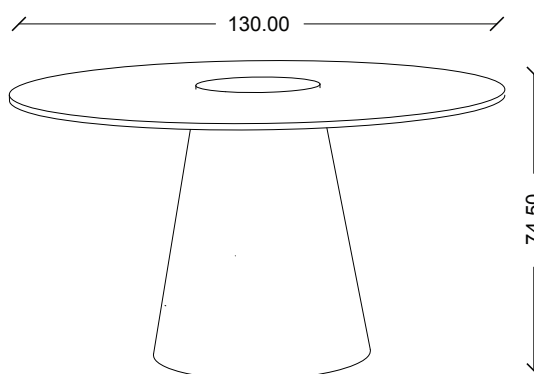

Maintenance: Our products are made of polylactic acid with the addition of natural dye. For normal cleaning of the plastic surfaces, use a soft scrub brush (no metallic) to remove dirt particles between the lines and then wash with a micro fiber cloth (or other lint-free cloth) and water. If heavier cleaning is required, use a mild soap along with the cloth and water.

Do not use solvents or abrasive cleaners. After cleaning, rinse with warm water and dry with a soft cloth.

*Only light colors are available for outdoor products.

Products left outside or with constant thermal differences could undergo deformations. Always protect products from atmospheric agents.

Prolonged exposure to sunlight may cause discoloration.