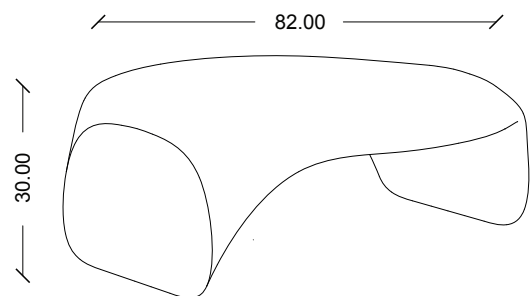

DIMENSIONS

cm

Maintenance: Our products are made of polylactic acid with the addition of natural dye. For normal cleaning of the plastic surfaces, use a soft scrub brush (no metallic) to remove dirt particles between the lines and then wash with a micro fiber cloth (or other lint-free cloth) and water. If heavier cleaning is required, use a mild soap along with the cloth and water.

Do not use solvents or abrasive cleaners. After cleaning, rinse with warm water and dry with a soft cloth.

*Only light colors are available for outdoor products.

Products left outside or with constant thermal differences could undergo deformations. Always protect products from atmospheric agents.

Prolonged exposure to sunlight may cause discoloration.