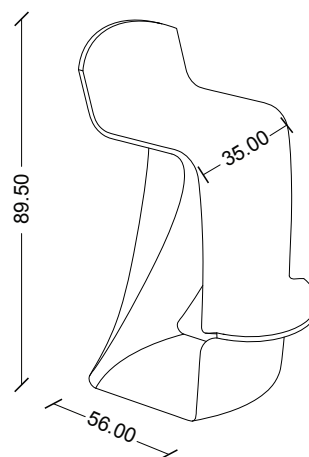

DIMENSIONS

cm

Maintenance: Our products are made of polylactic acid with the addition of natural dye. For normal cleaning of the plastic surfaces, use a soft scrub brush (no metallic) to remove dirt particles between the lines and then wash with a micro fiber cloth (or other lint-free cloth) and water. If heavier cleaning is required, use a mild soap along with the cloth and water.

Do not use solvents or abrasive cleaners. After cleaning, rinse with warm water and dry with a soft cloth.

*Only light colors are available for outdoor products.

Products left outside or with constant thermal differences could undergo deformations. Always protect products from atmospheric agents.

Prolonged exposure to sunlight may cause discoloration.