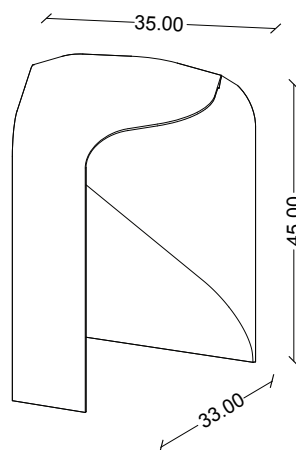

DIMENSIONS

cm

Maintenance: Our products are made of polylactic acid with the addition of natural dye. For normal cleaning of the plastic surfaces, use a soft scrub brush (no metallic) to remove dirt particles between the lines and then wash with a micro fiber cloth (or other lint-free cloth) and water. If heavier cleaning is required, use a mild soap along with the cloth and water.

Do not use solvents or abrasive cleaners. After cleaning, rinse with warm water and dry with a soft cloth.

*Only light colors are available for outdoor products.

Products left outside or with constant thermal differences could undergo deformations. Always protect products from atmospheric agents.

Prolonged exposure to sunlight may cause discoloration.